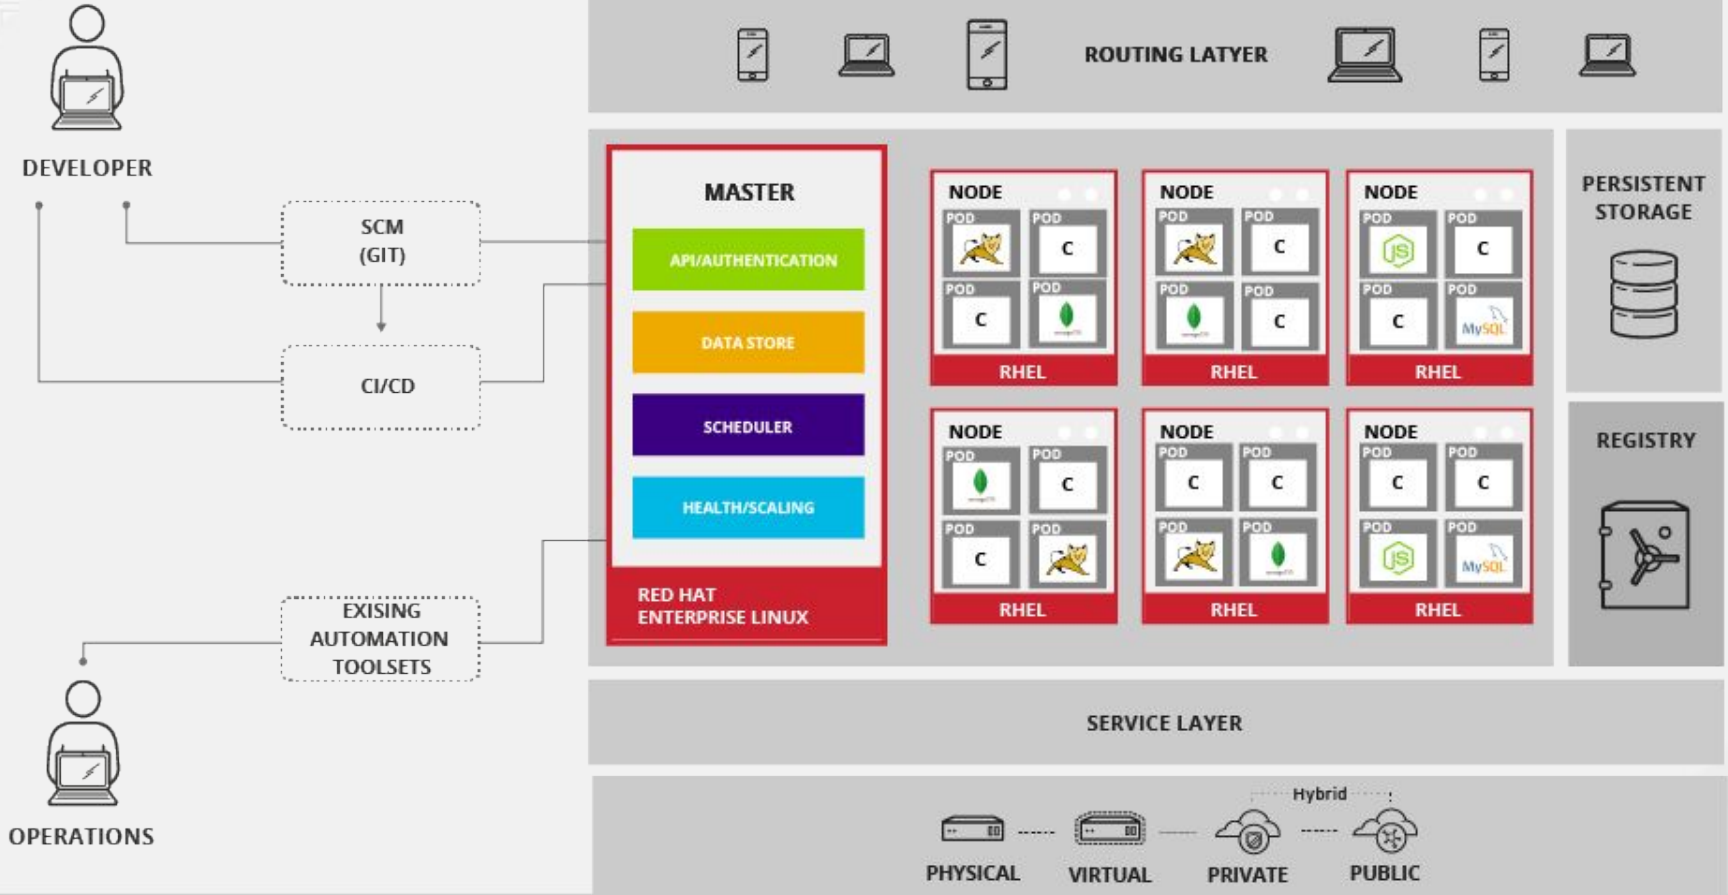

Red Hat OpenShift

Overview Deck

Name: Alfredo Quiroga
Title: Solutions Architect
Social Media Handle: @lawwton

Critical features for both Dev and Ops

Traditional, Stateful, and Microservices-based Apps

JBOSS EAP
JBOSS DATA GRID
JBOSS DATA VIRTUALIZATION
JBOSS AM-Q
JBOSS BRMS
JBOSS BPM
JBOSS FUSE
RED HAT MOBILE
3 Scale

10,000 foot overview

DevOps With Containers Across the Hybrid Cloud?

Comprehensive Cloud Suite

RED HAT® CLOUD SUITE

SYSTEM MANAGEMENT

RED HAT®
SATELLITE

MANAGEMENT

RED HAT®
CLOUDFORMS RED HAT **INSIGHTS**

CONTAINERS

RED HAT®
OPENSIFT | Kubernetes
Container Platform

VIRTUALIZATION

RED HAT®
VIRTUALIZATION

VMware
Microsoft Hyper-V

PRIVATE CLOUD

RED HAT®
OPENSTACK®
PLATFORM

PUBLIC CLOUD