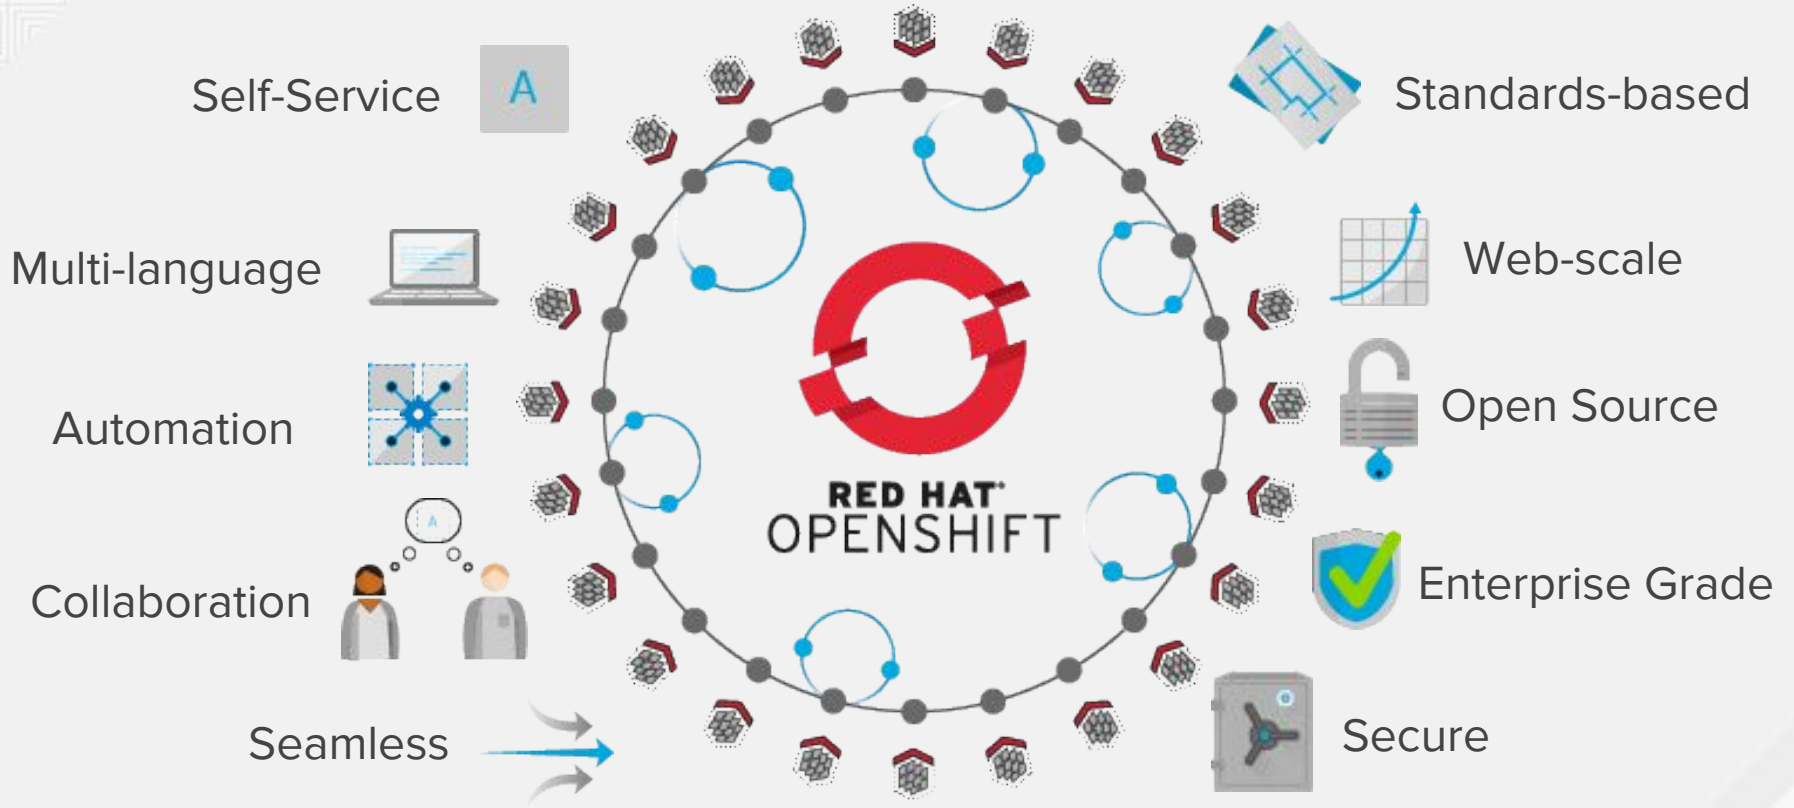

Red Hat OpenShift

Overview Deck

Name: Alfredo Quiroga
Title: Solutions Architect
Social Media Handle: @lawwton

Critical features for both Dev and Ops

Traditional, Stateful, and Microservices-based Apps

JBOSS EAP
JBOSS DATA GRID
JBOSS DATA VIRTUALIZATION
JBOSS AM-Q
JBOSS BRMS
JBOSS BPM
JBOSS FUSE
RED HAT MOBILE
3 Scale

10,000 foot overview

DevOps With Containers Across the Hybrid Cloud?

Comprehensive Cloud Suite

RED HAT® CLOUD SUITE

SYSTEM MANAGEMENT

RED HAT®
SATELLITE

MANAGEMENT

RED HAT®
CLOUDFORMS RED HAT **INSIGHTS**