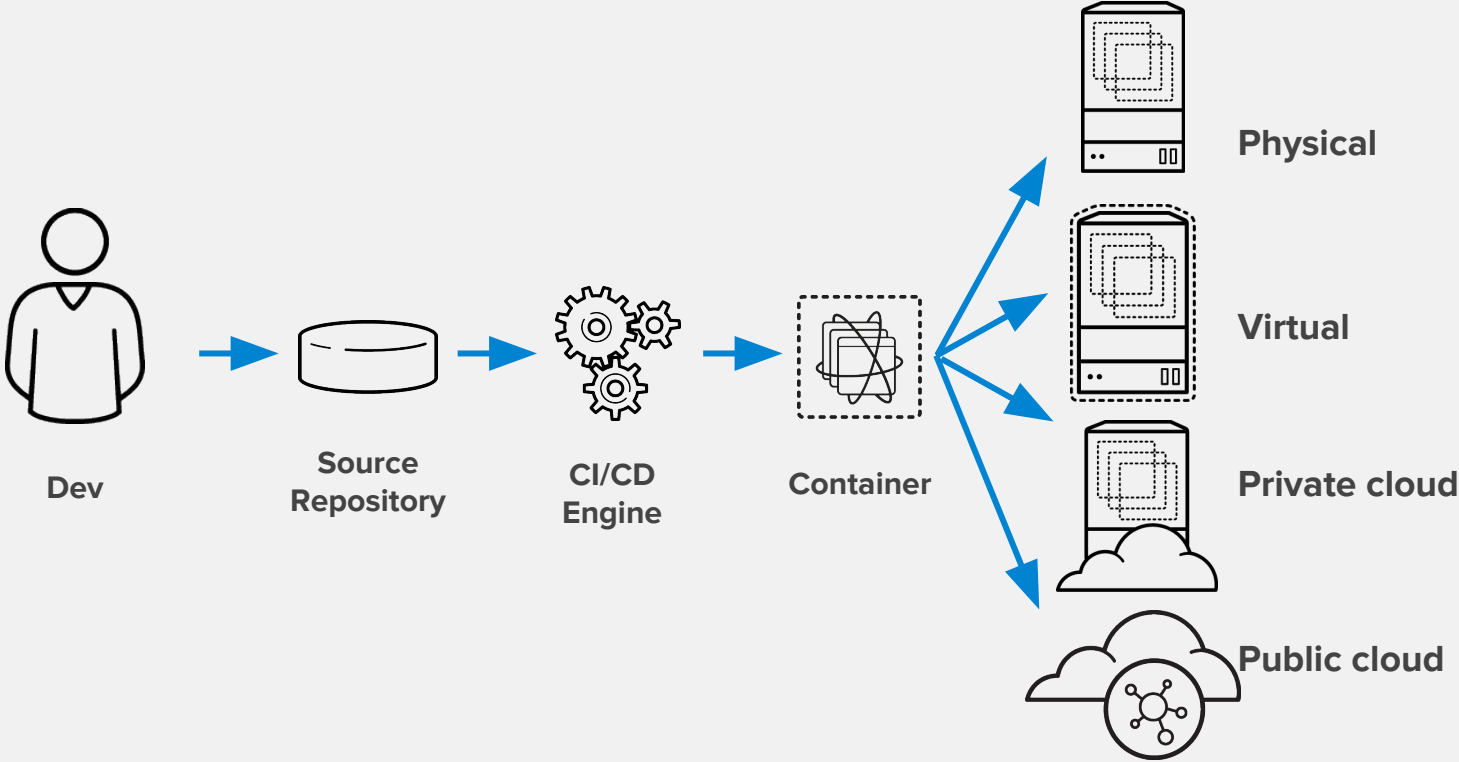

Red Hat OpenShift

Overview Deck

Name: Alfredo Quiroga
Title: Solutions Architect
Social Media Handle: @lawwton

Critical features for both Dev and Ops

Traditional, Stateful, and Microservices-based Apps

JBOSS EAP
JBOSS DATA GRID
JBOSS DATA VIRTUALIZATION
JBOSS AM-Q
JBOSS BRMS
JBOSS BPM
JBOSS FUSE
RED HAT MOBILE
3 Scale

10,000 foot overview

DevOps With Containers Across the Hybrid Cloud?

Comprehensive Cloud Suite

RED HAT® CLOUD SUITE

SYSTEM MANAGEMENT

RED HAT®
SATELLITE

MANAGEMENT

RED HAT®
CLOUDFORMS RED HAT **INSIGHTS**