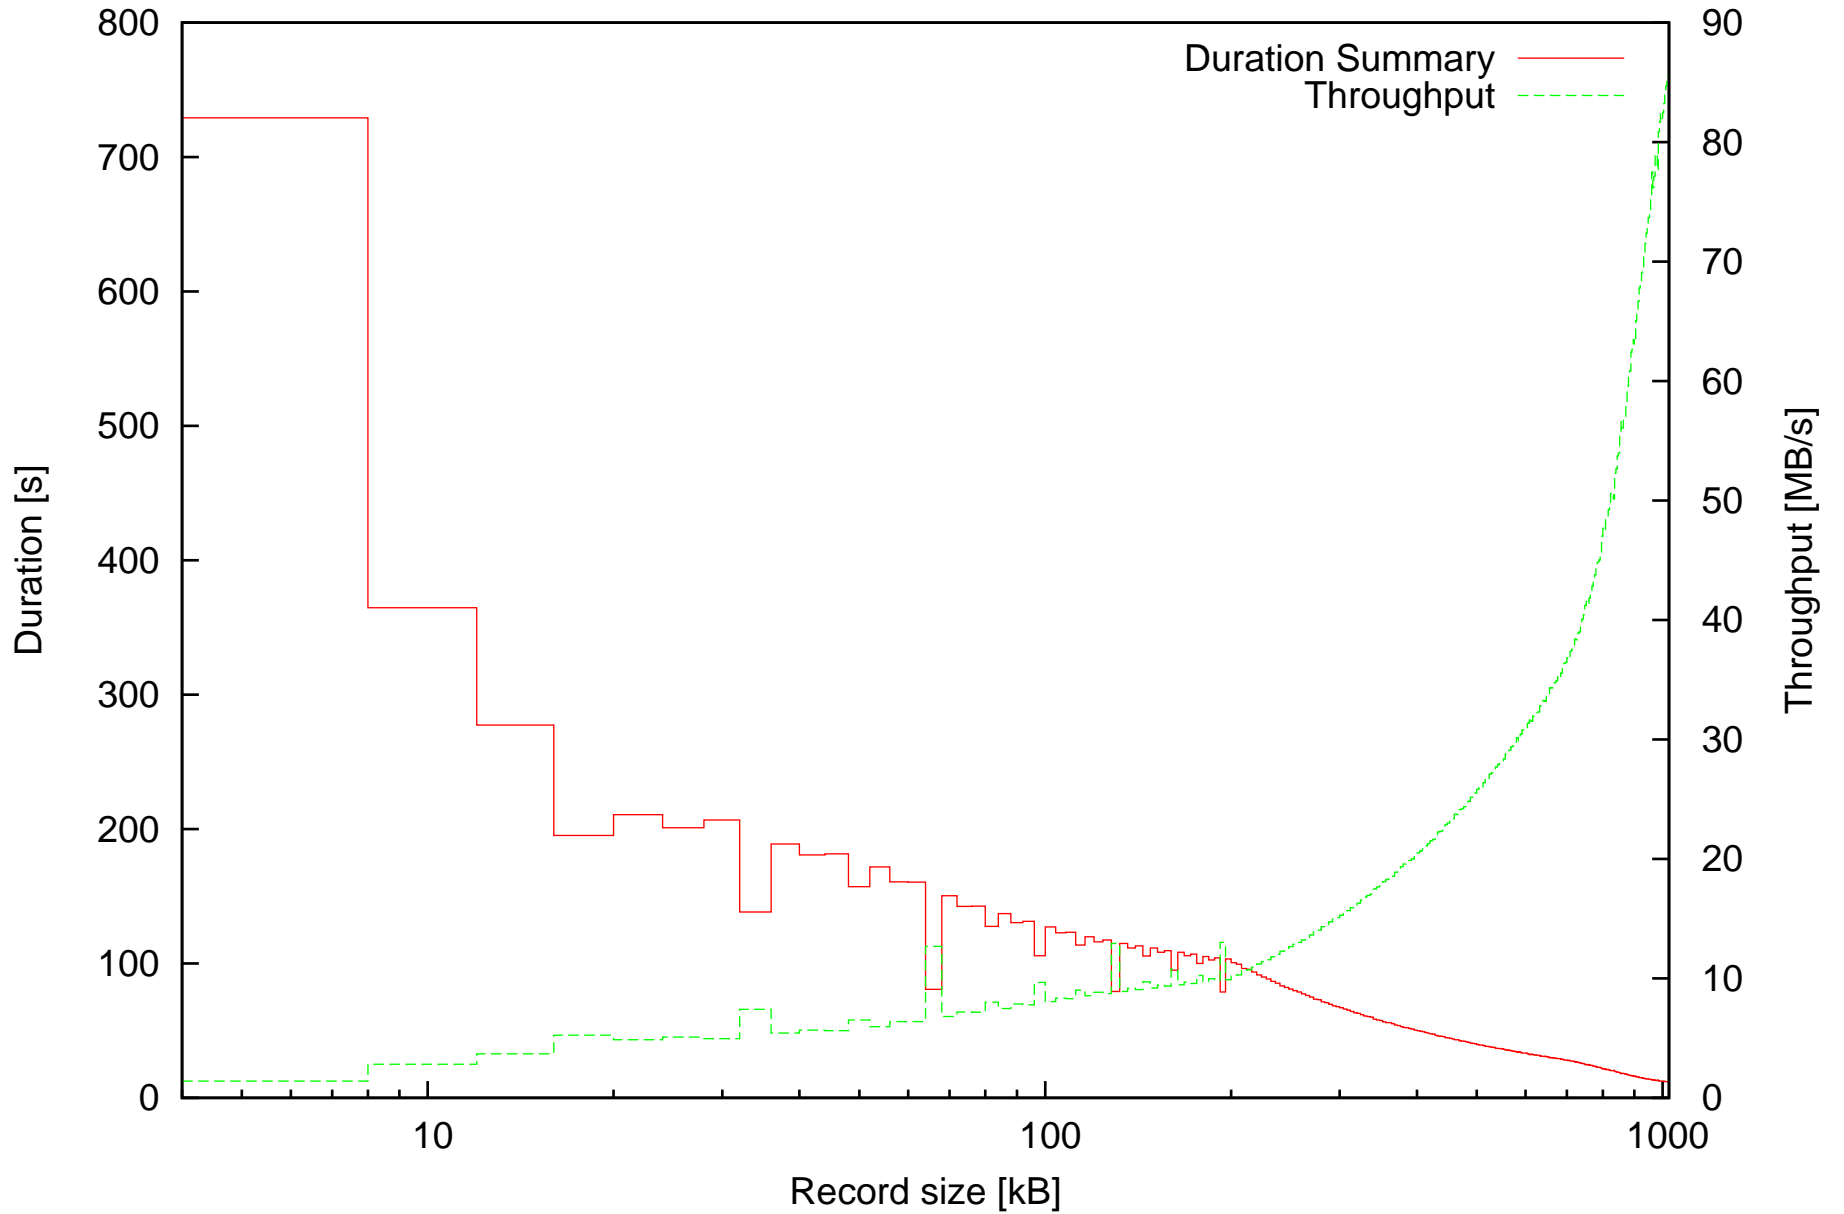

Average duration of discard operations and Throughput in MB/s depending on record size

Summary of duration of discard operations and Throughput in MB/s depending on record size

Minimal and maximal durations depending on record size