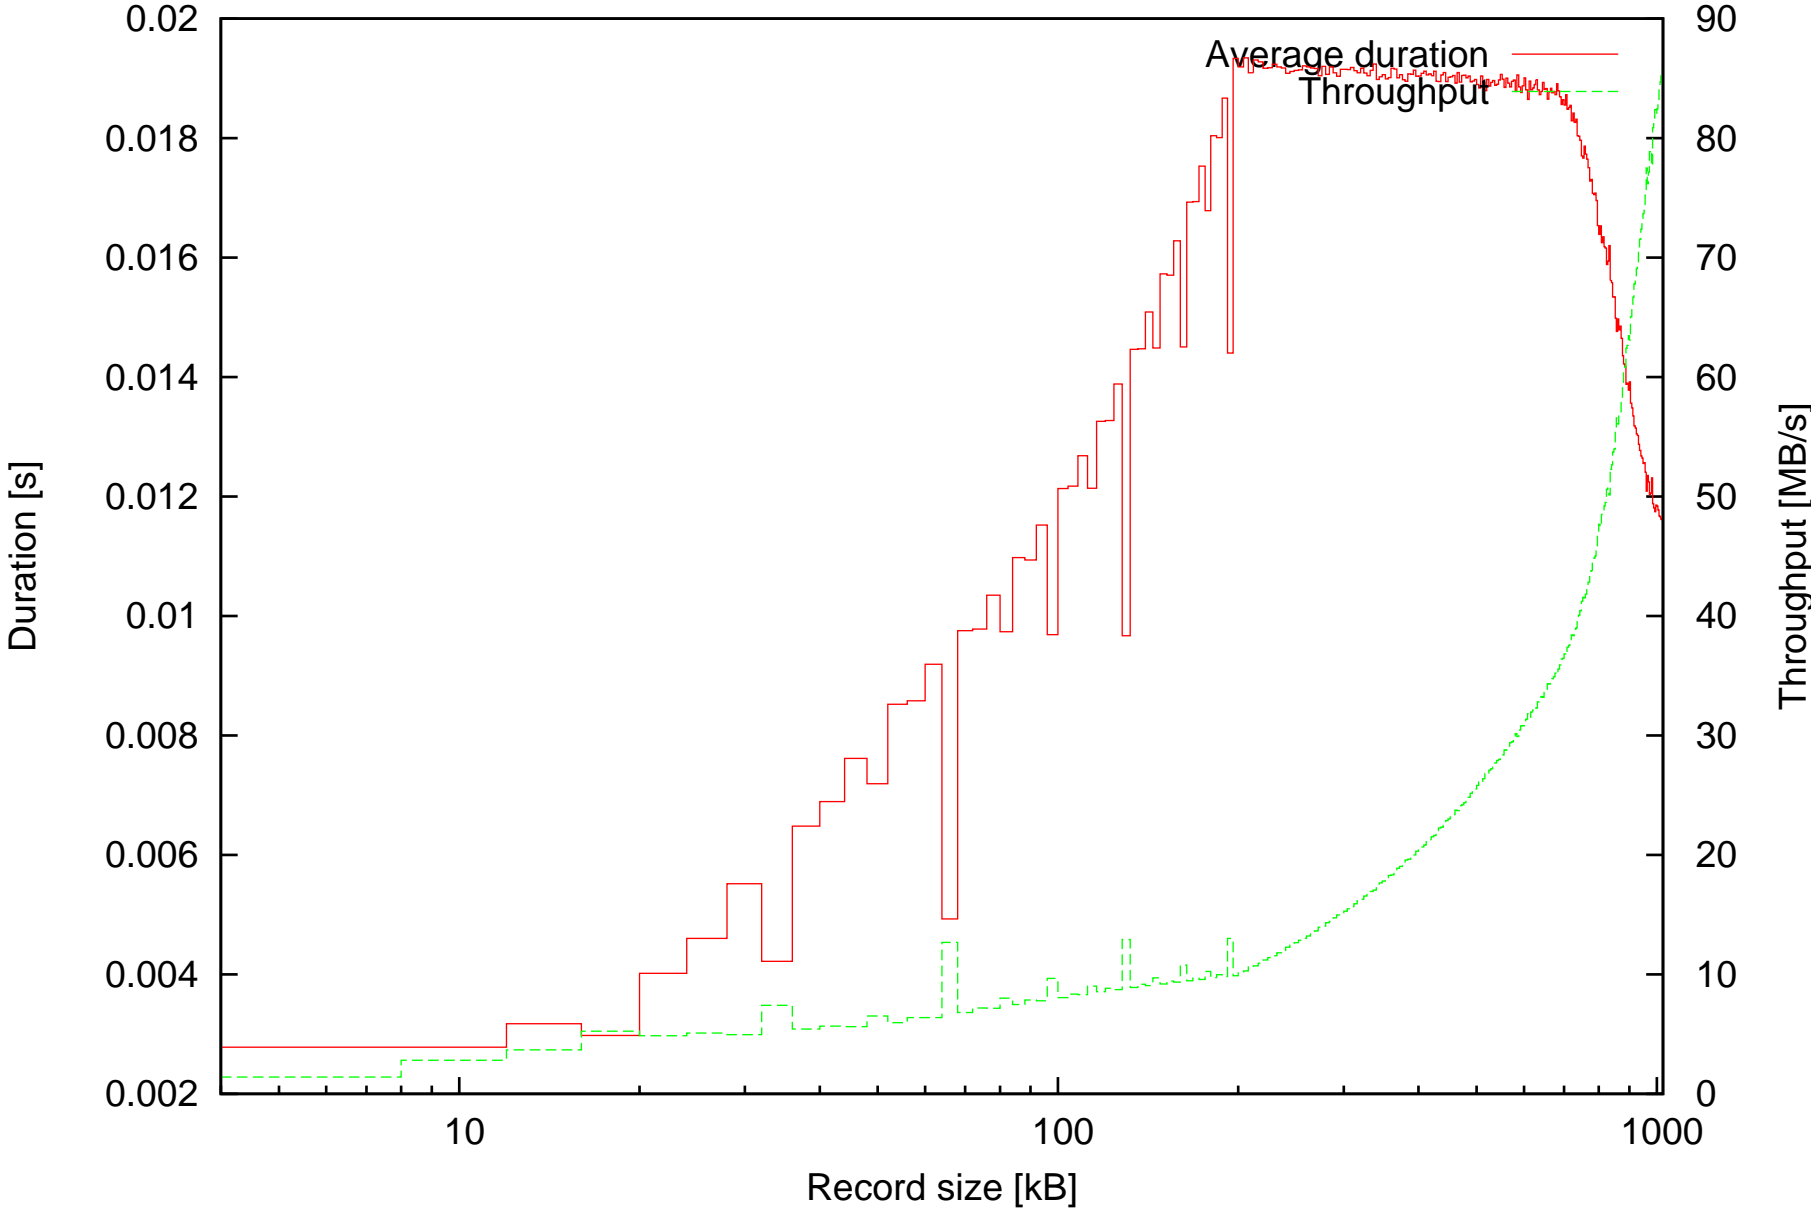

Average duration of discard operations and Throughput in MB/s depending on record size

Summary of duration of discard operations and Throughput in MB/s depending on record size

Minimal and maximal durations depending on record size