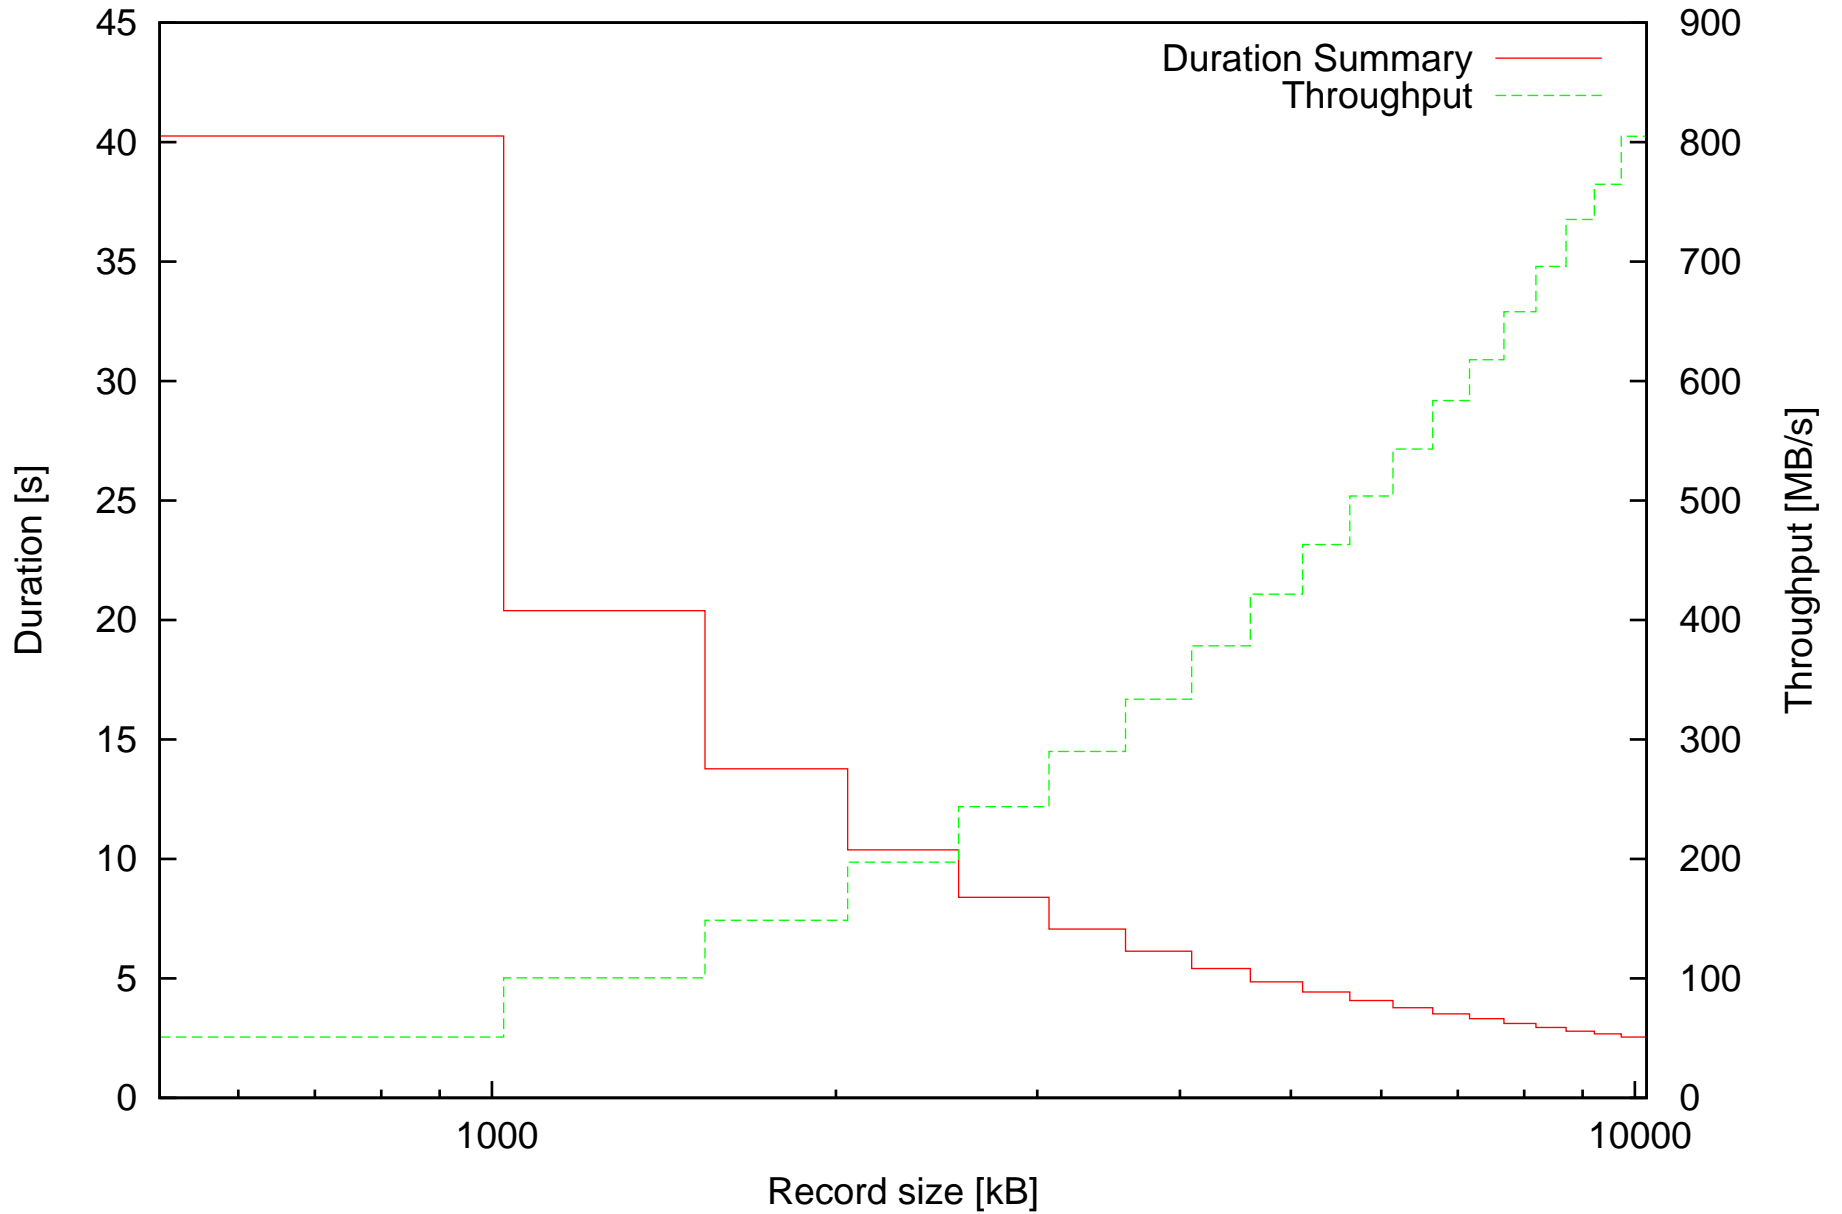

Average duration of discard operations and Throughput in MB/s depending on record size

Summary of duration of discard operations and Throughput in MB/s depending on record size

Minimal and maximal durations depending on record size