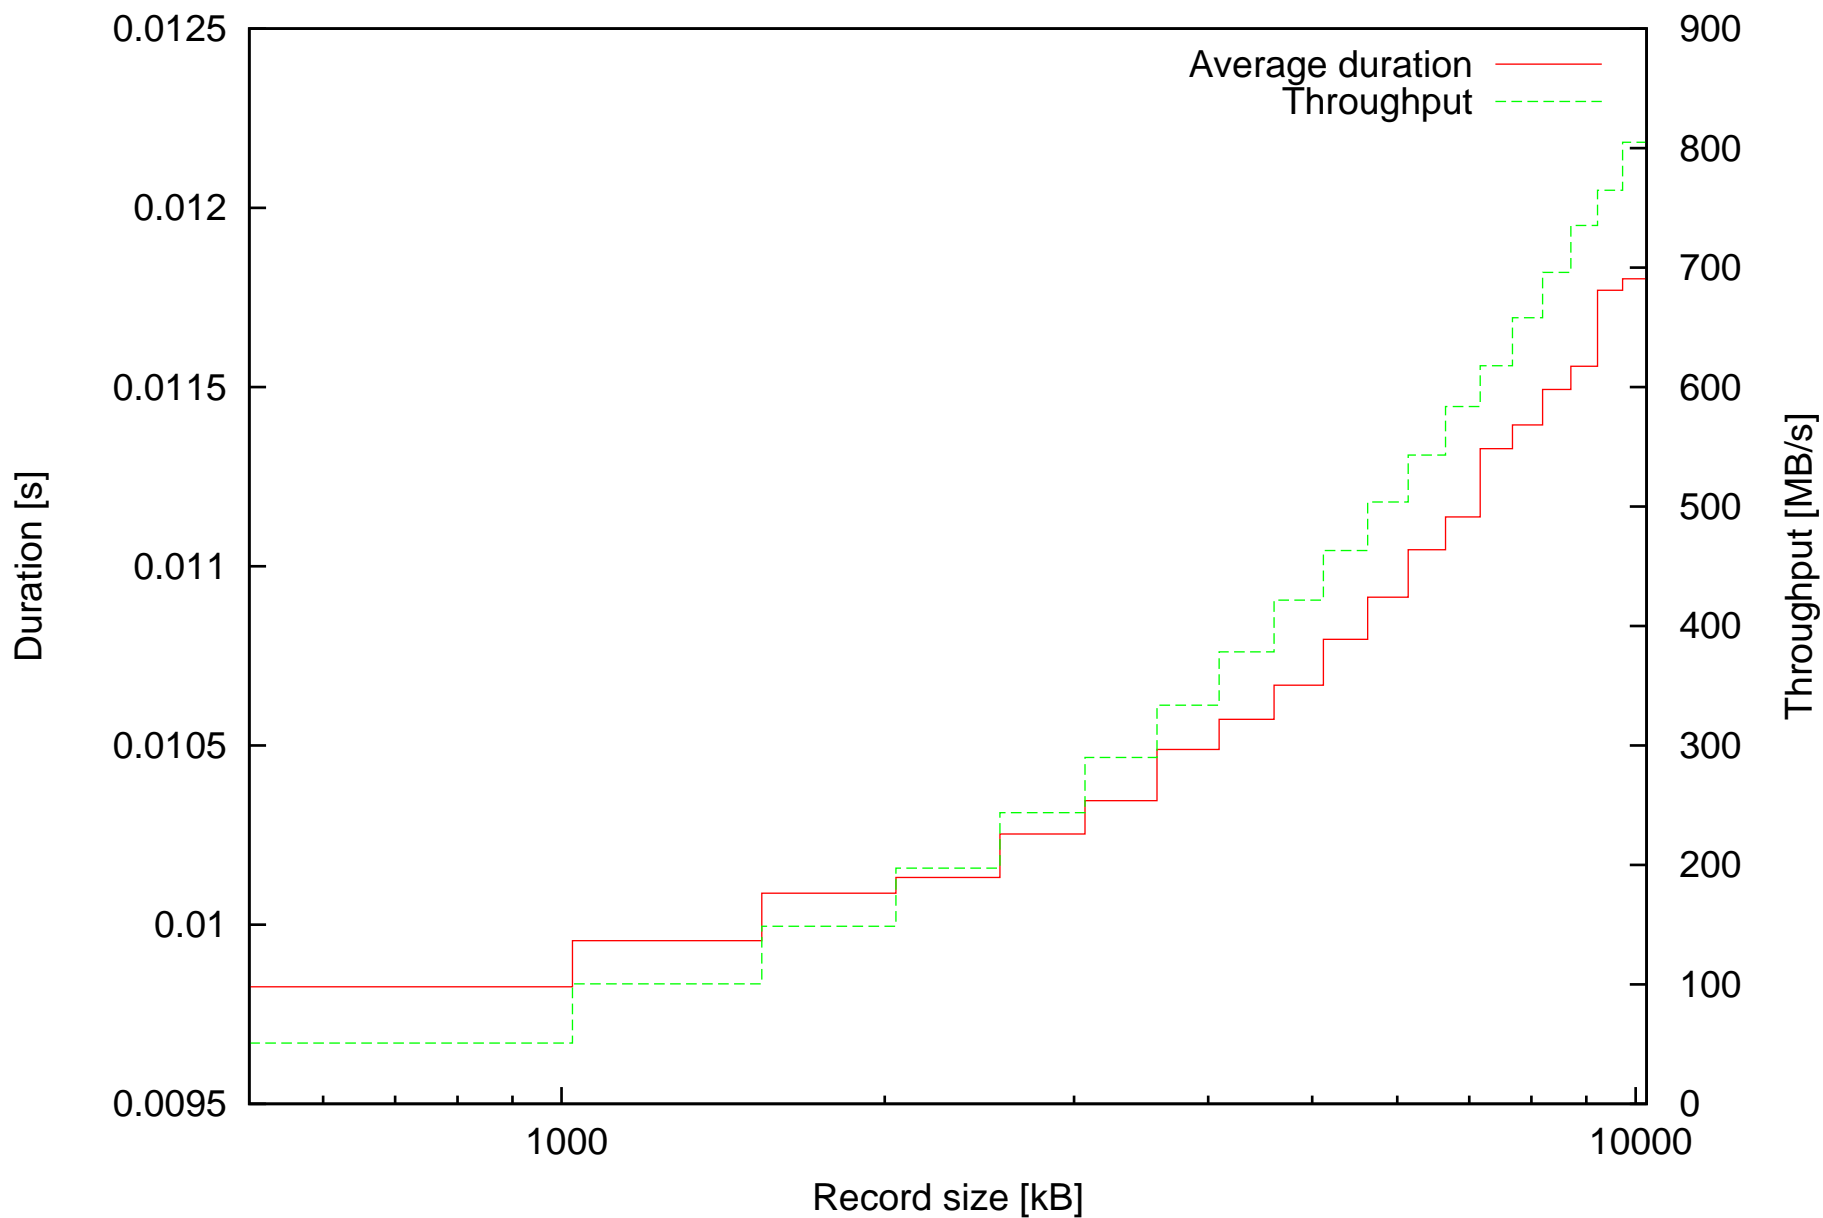

Average duration of discard operations and Throughput in MB/s depending on record size

Summary of duration of discard operations and Throughput in MB/s depending on record size

Minimal and maximal durations depending on record size