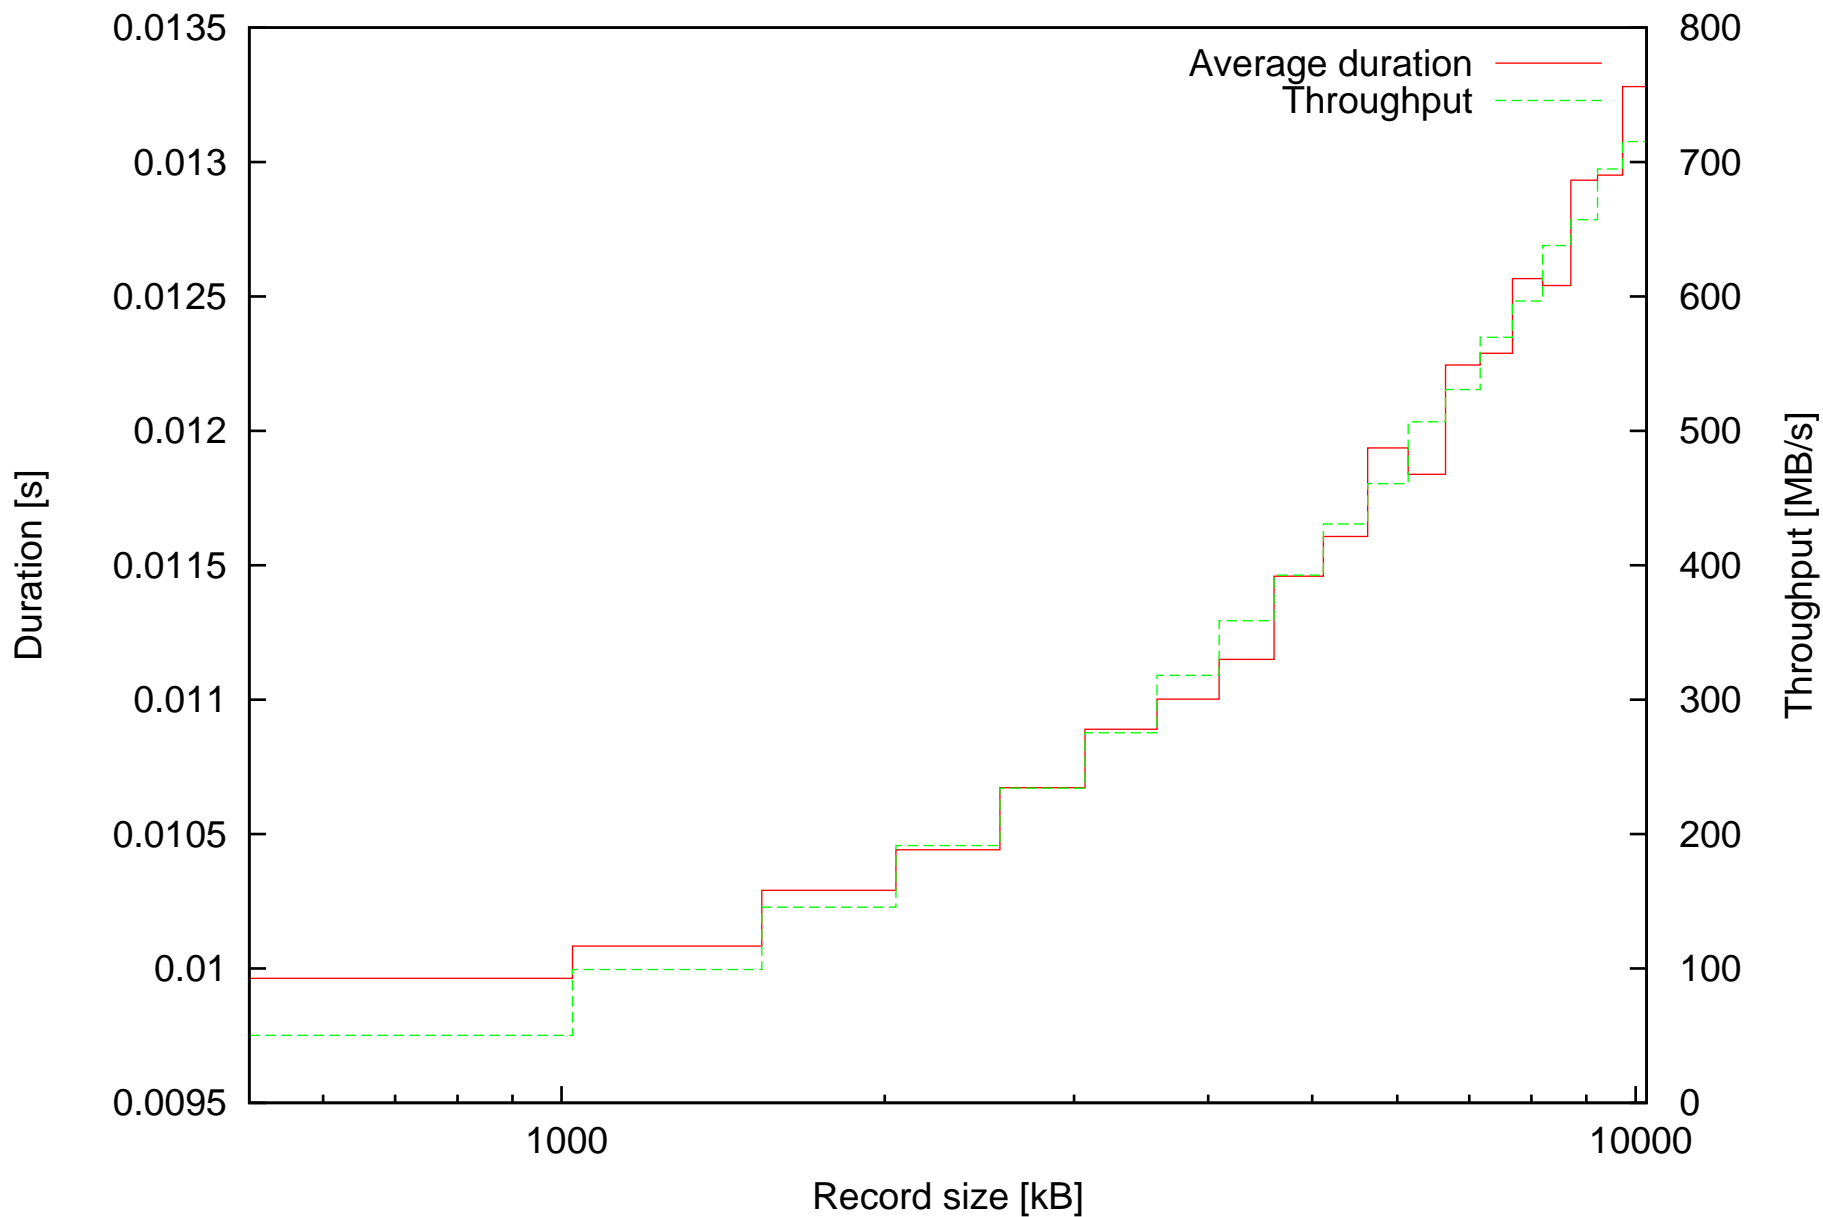

Average duration of discard operations and Throughput in MB/s depending on record size

Summary of duration of discard operations and Throughput in MB/s depending on record size

Minimal and maximal durations depending on record size