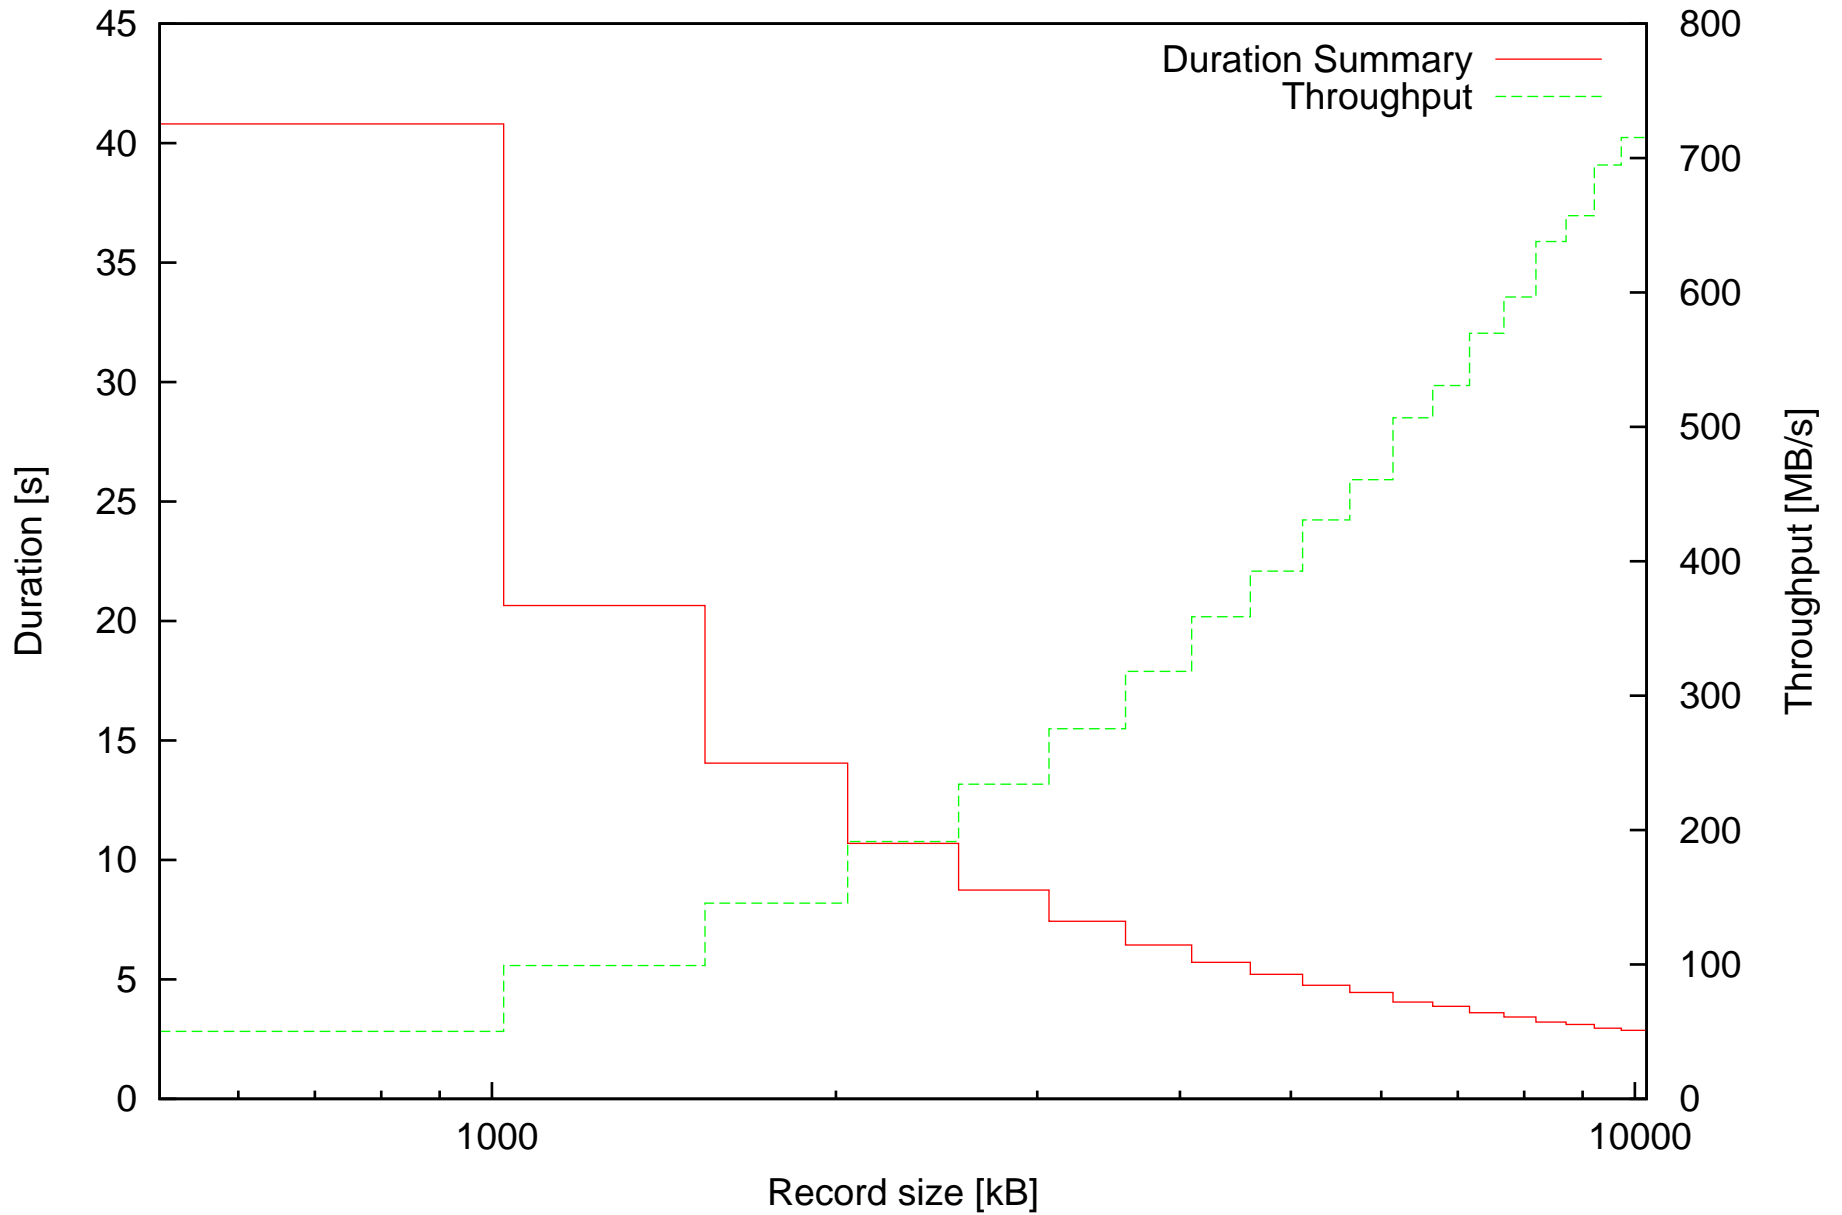

Average duration of discard operations and Throughput in MB/s depending on record size

Summary of duration of discard operations and Throughput in MB/s depending on record size

Minimal and maximal durations depending on record size