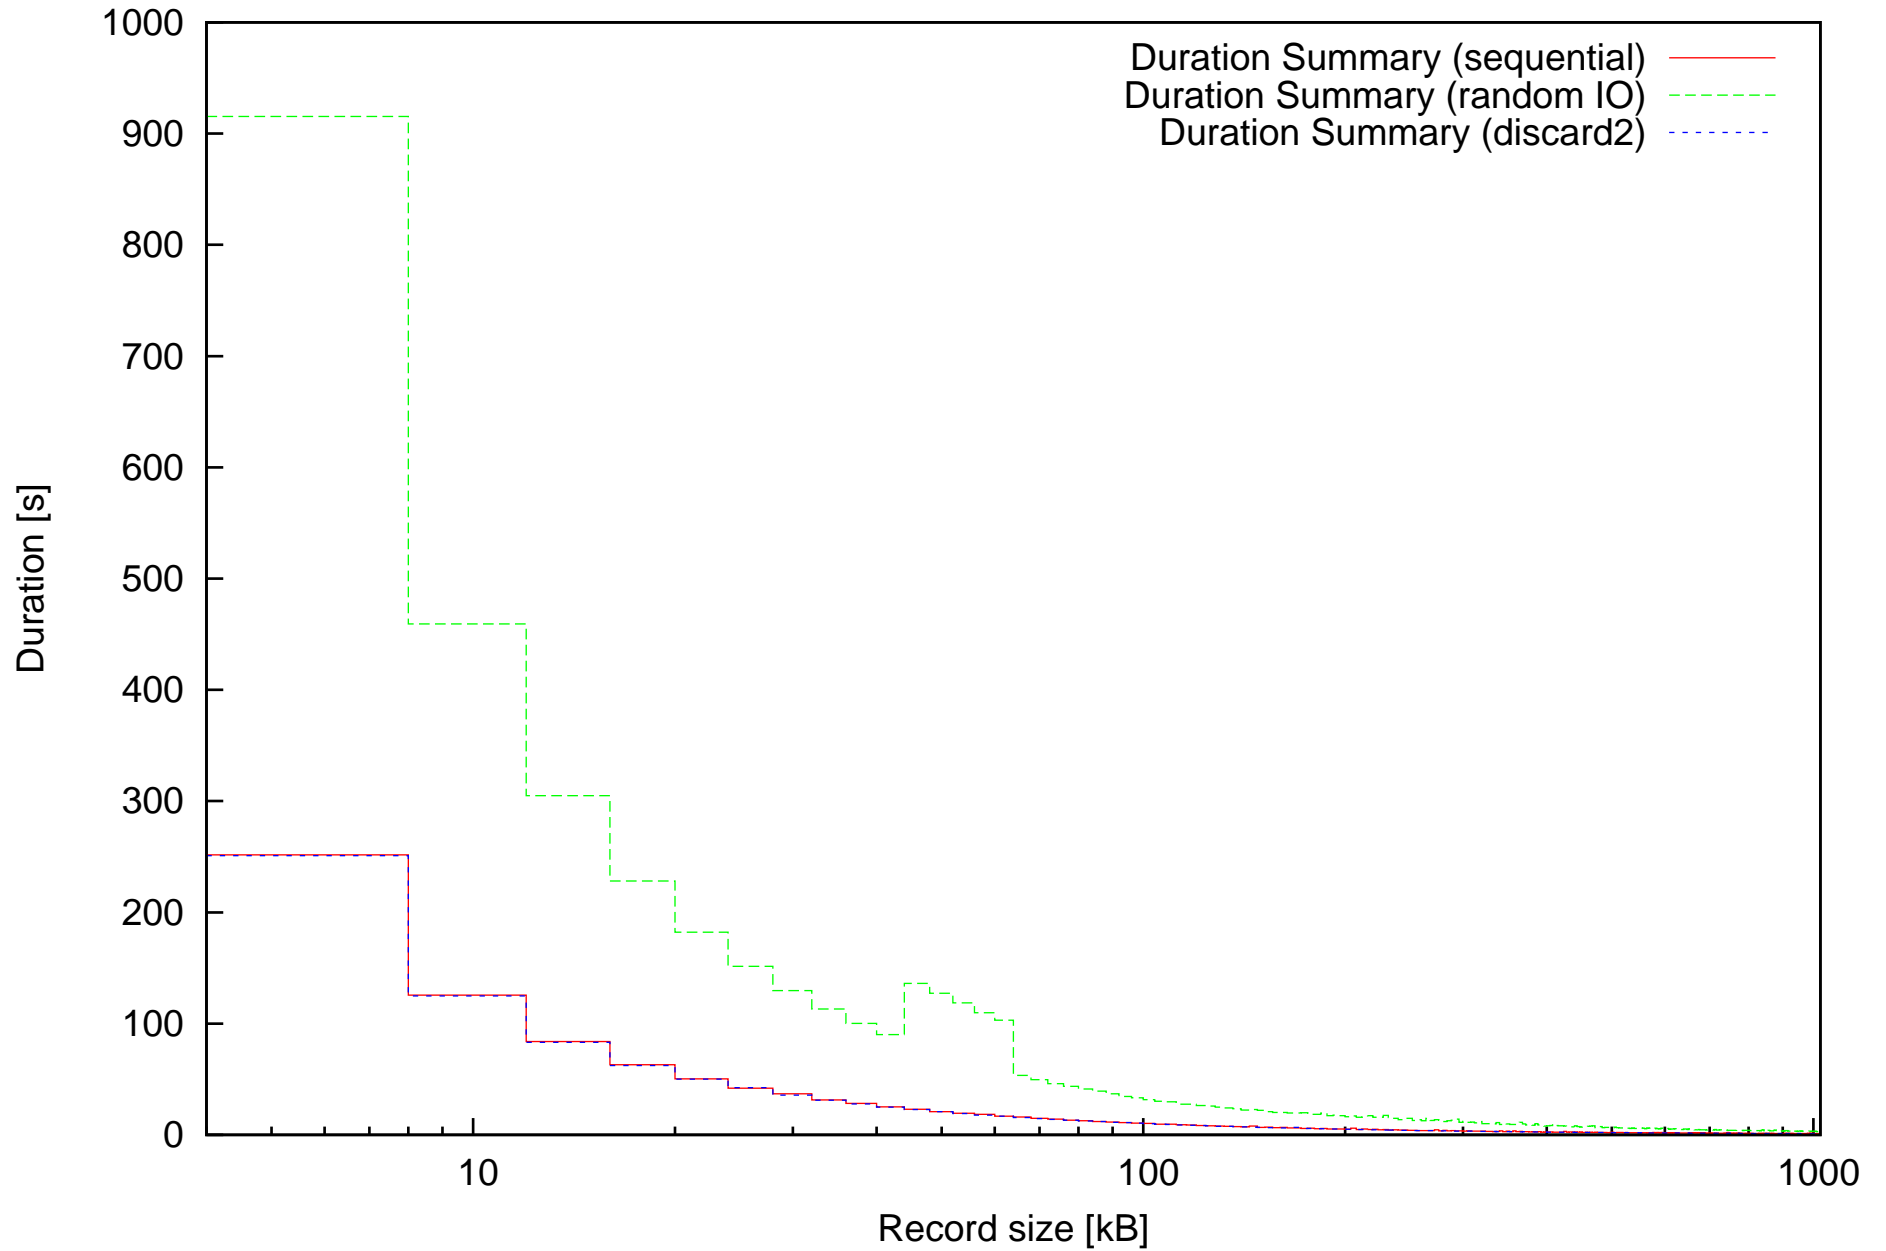

Comparison of Average duration in all modes

Comparison of Summary of duration in all modes

Comparison of Throughput in sequential and Random IO mode