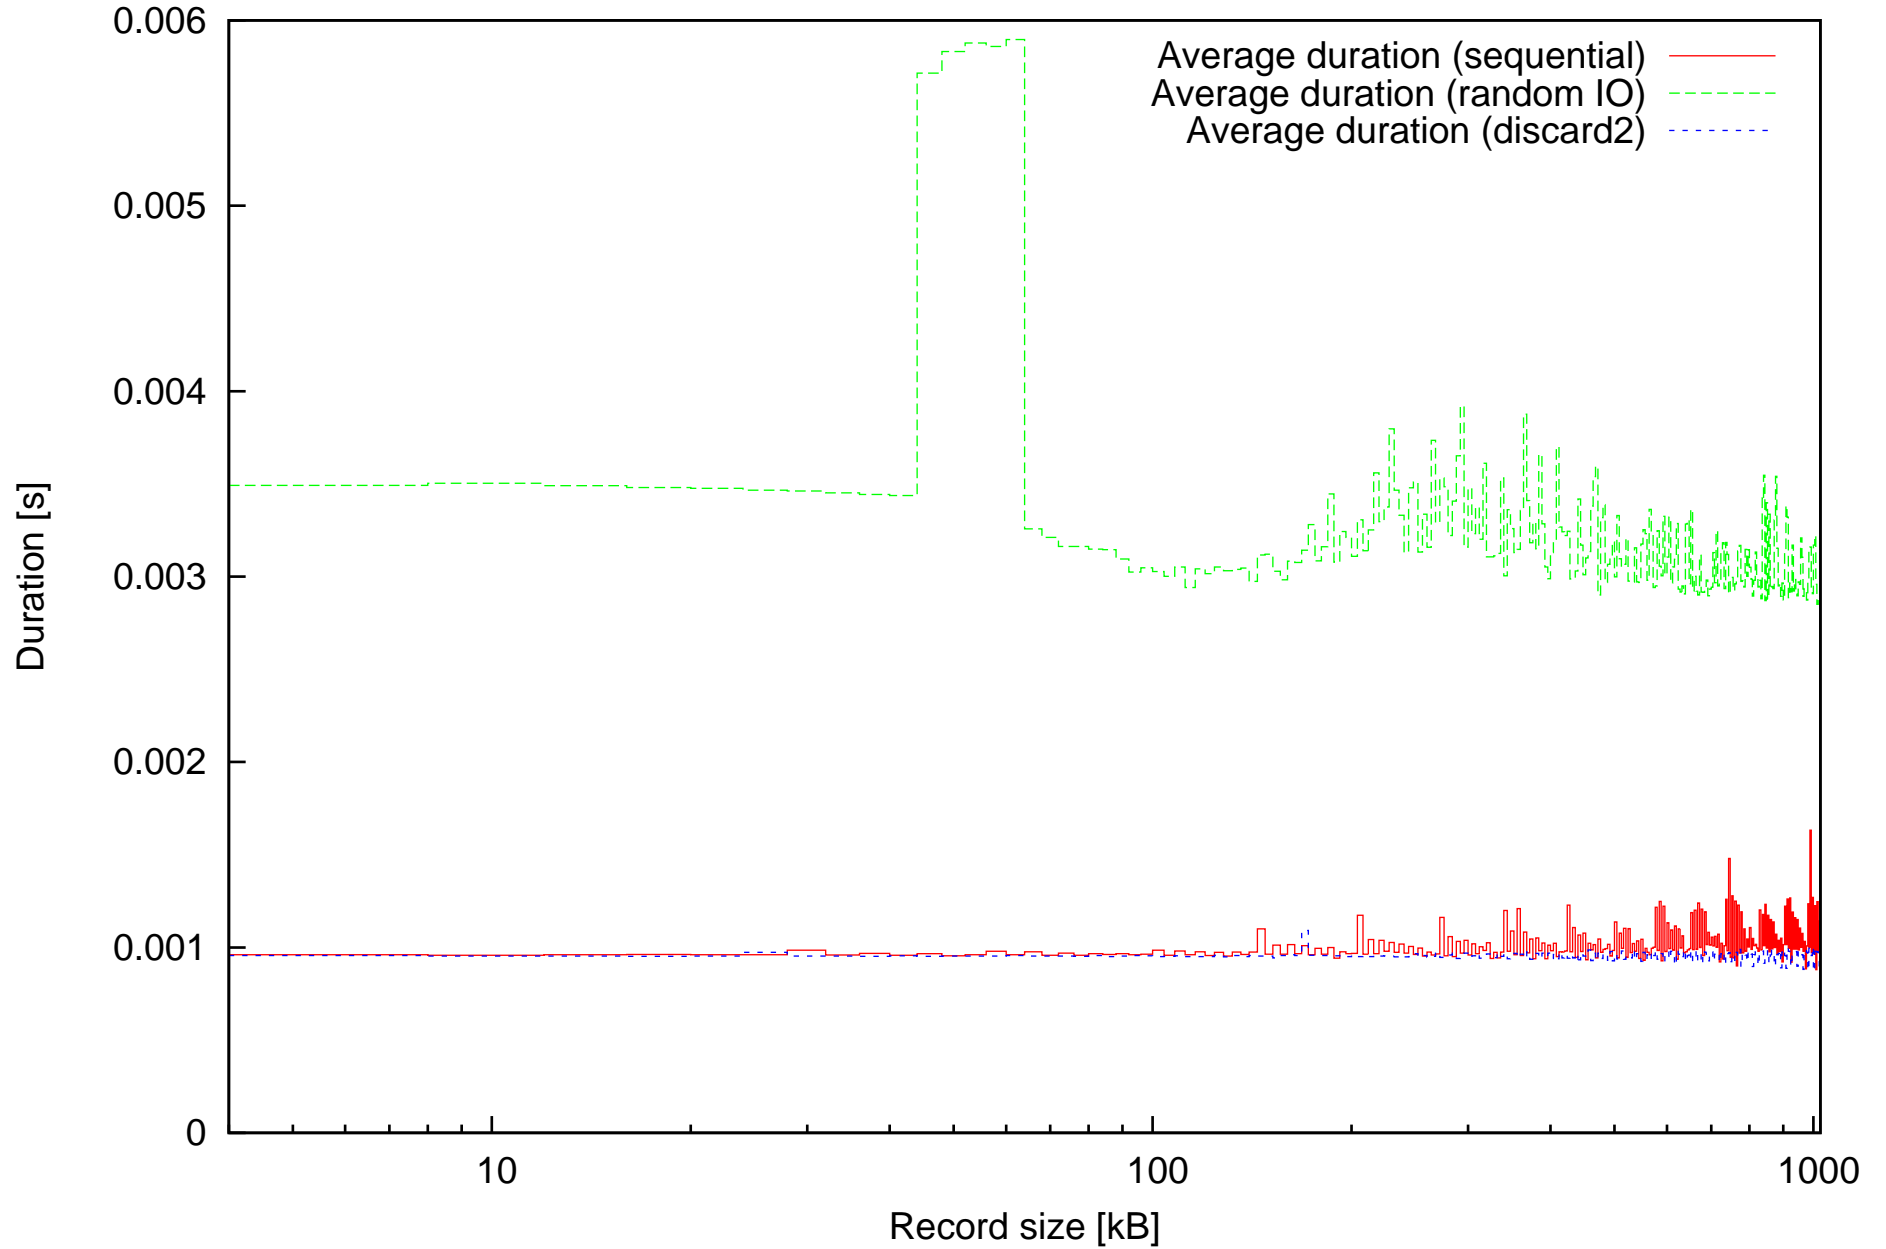

Comparison of Average duration in all modes

Comparison of Summary of duration in all modes

Comparison of Throughput in sequential and Random IO mode