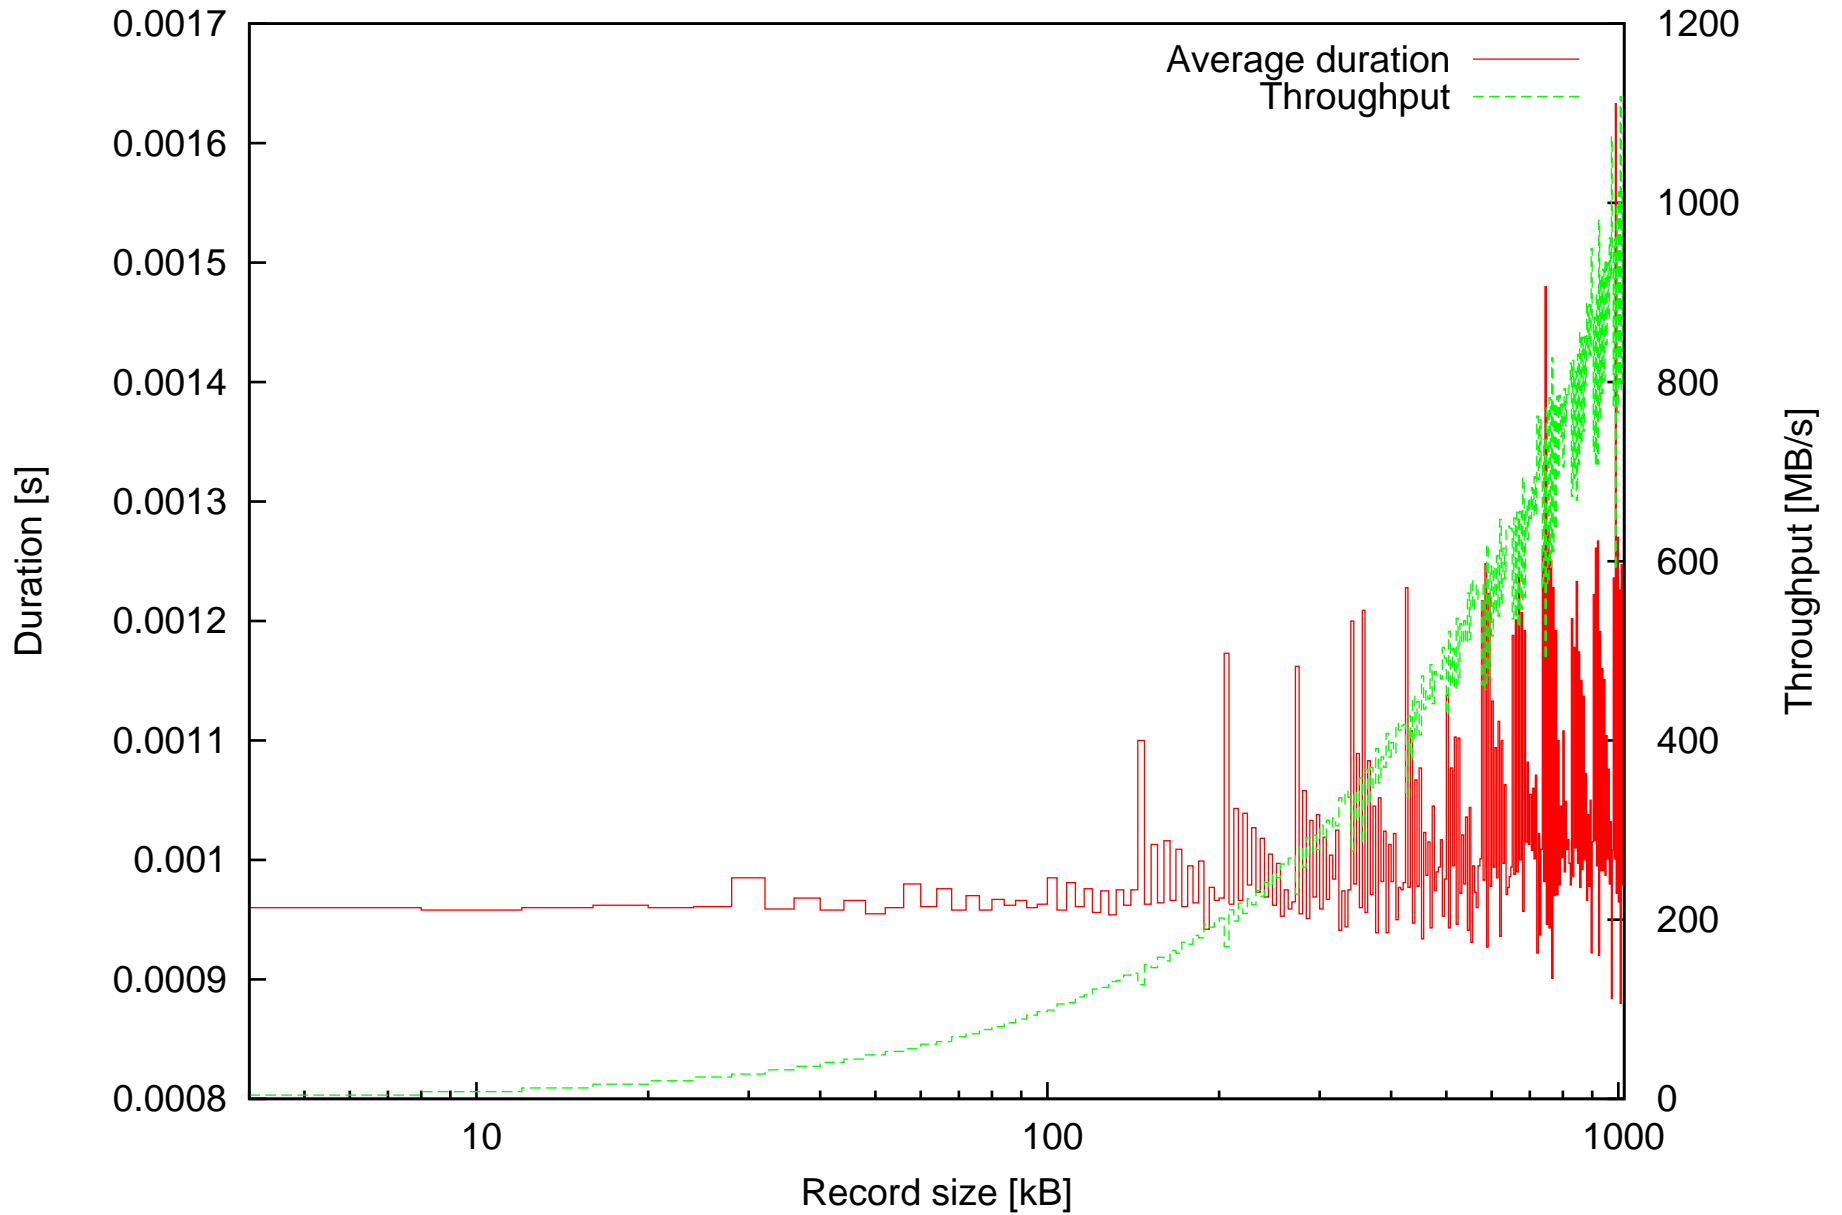

Average duration of discard operations and Throughput in MB/s depending on record size

Summary of duration of discard operations and Throughput in MB/s depending on record size

Minimal and maximal durations depending on record size