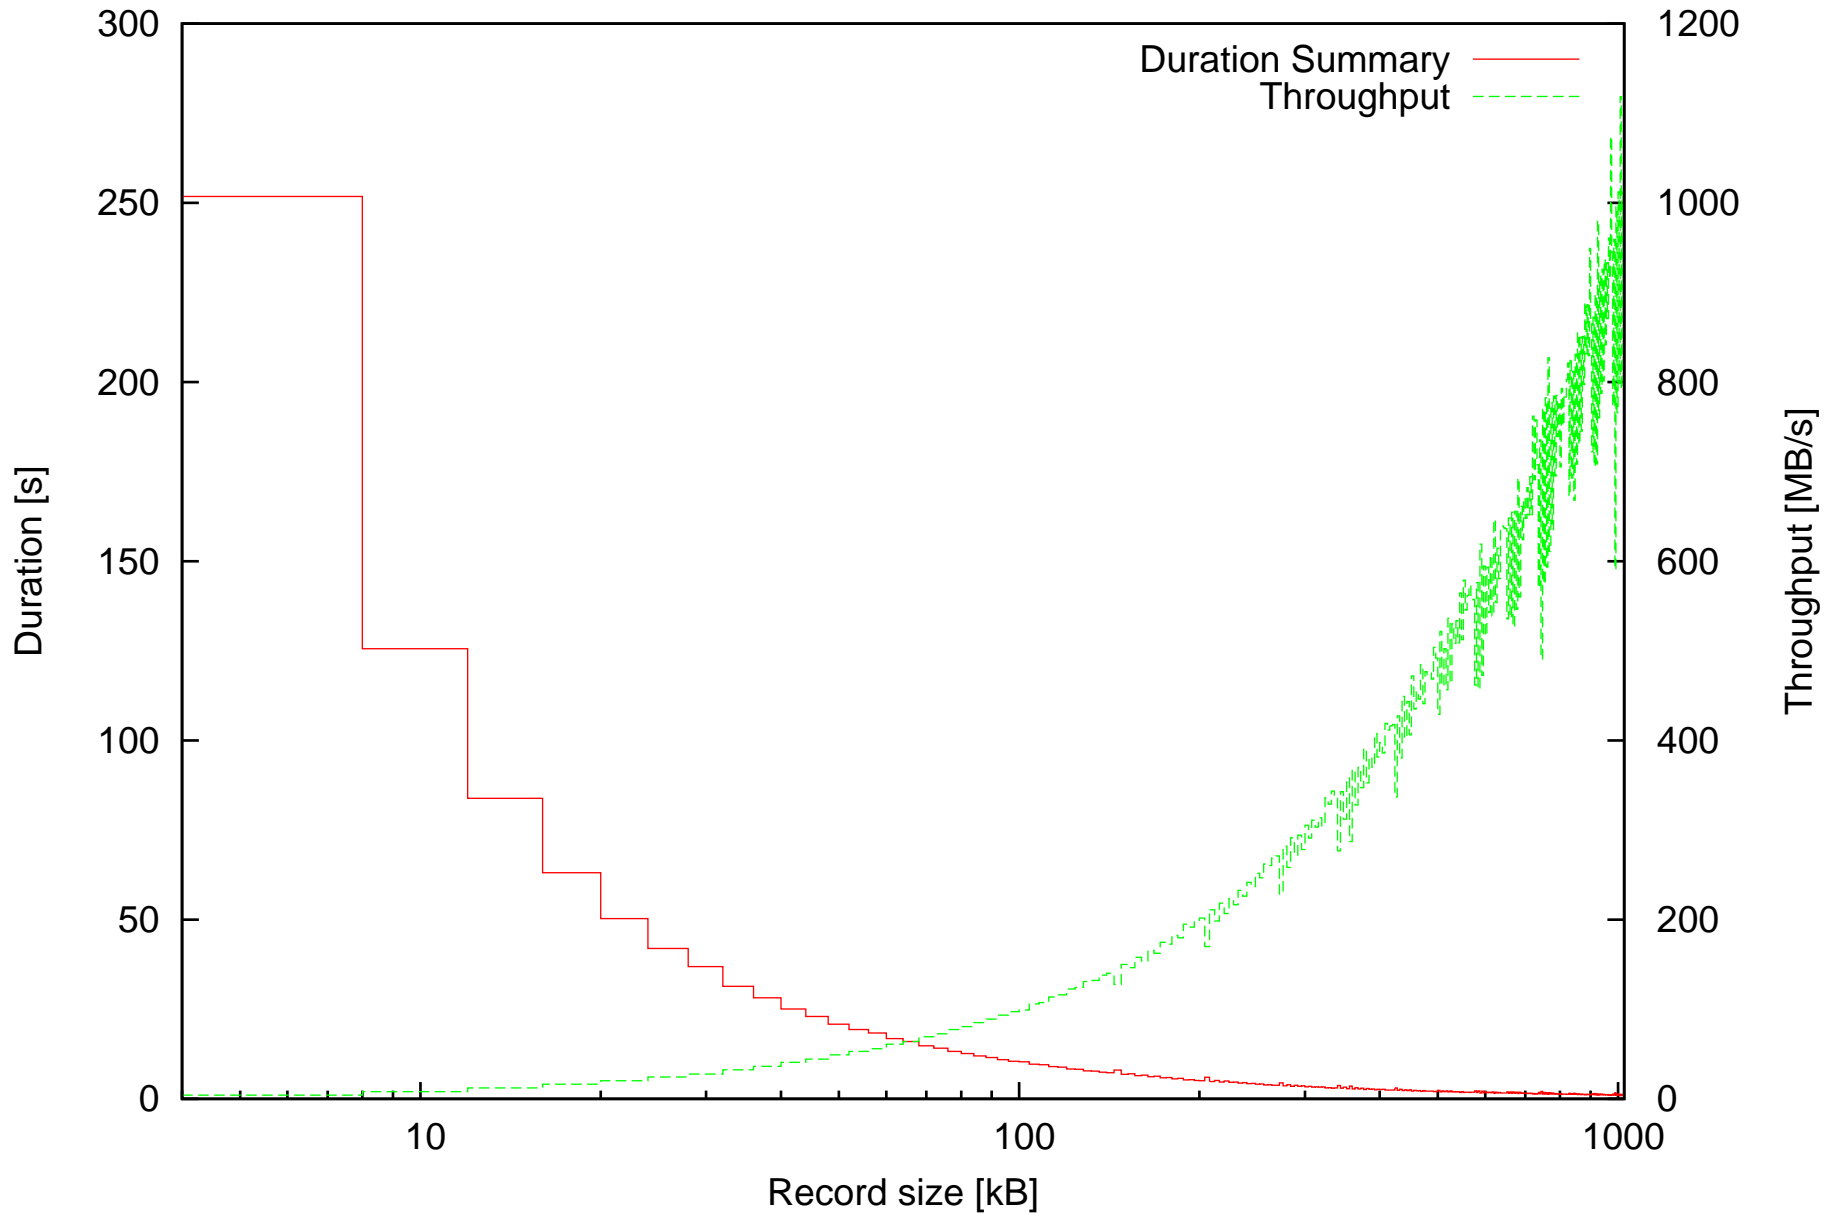

Average duration of discard operations and Throughput in MB/s depending on record size

Summary of duration of discard operations and Throughput in MB/s depending on record size

Minimal and maximal durations depending on record size