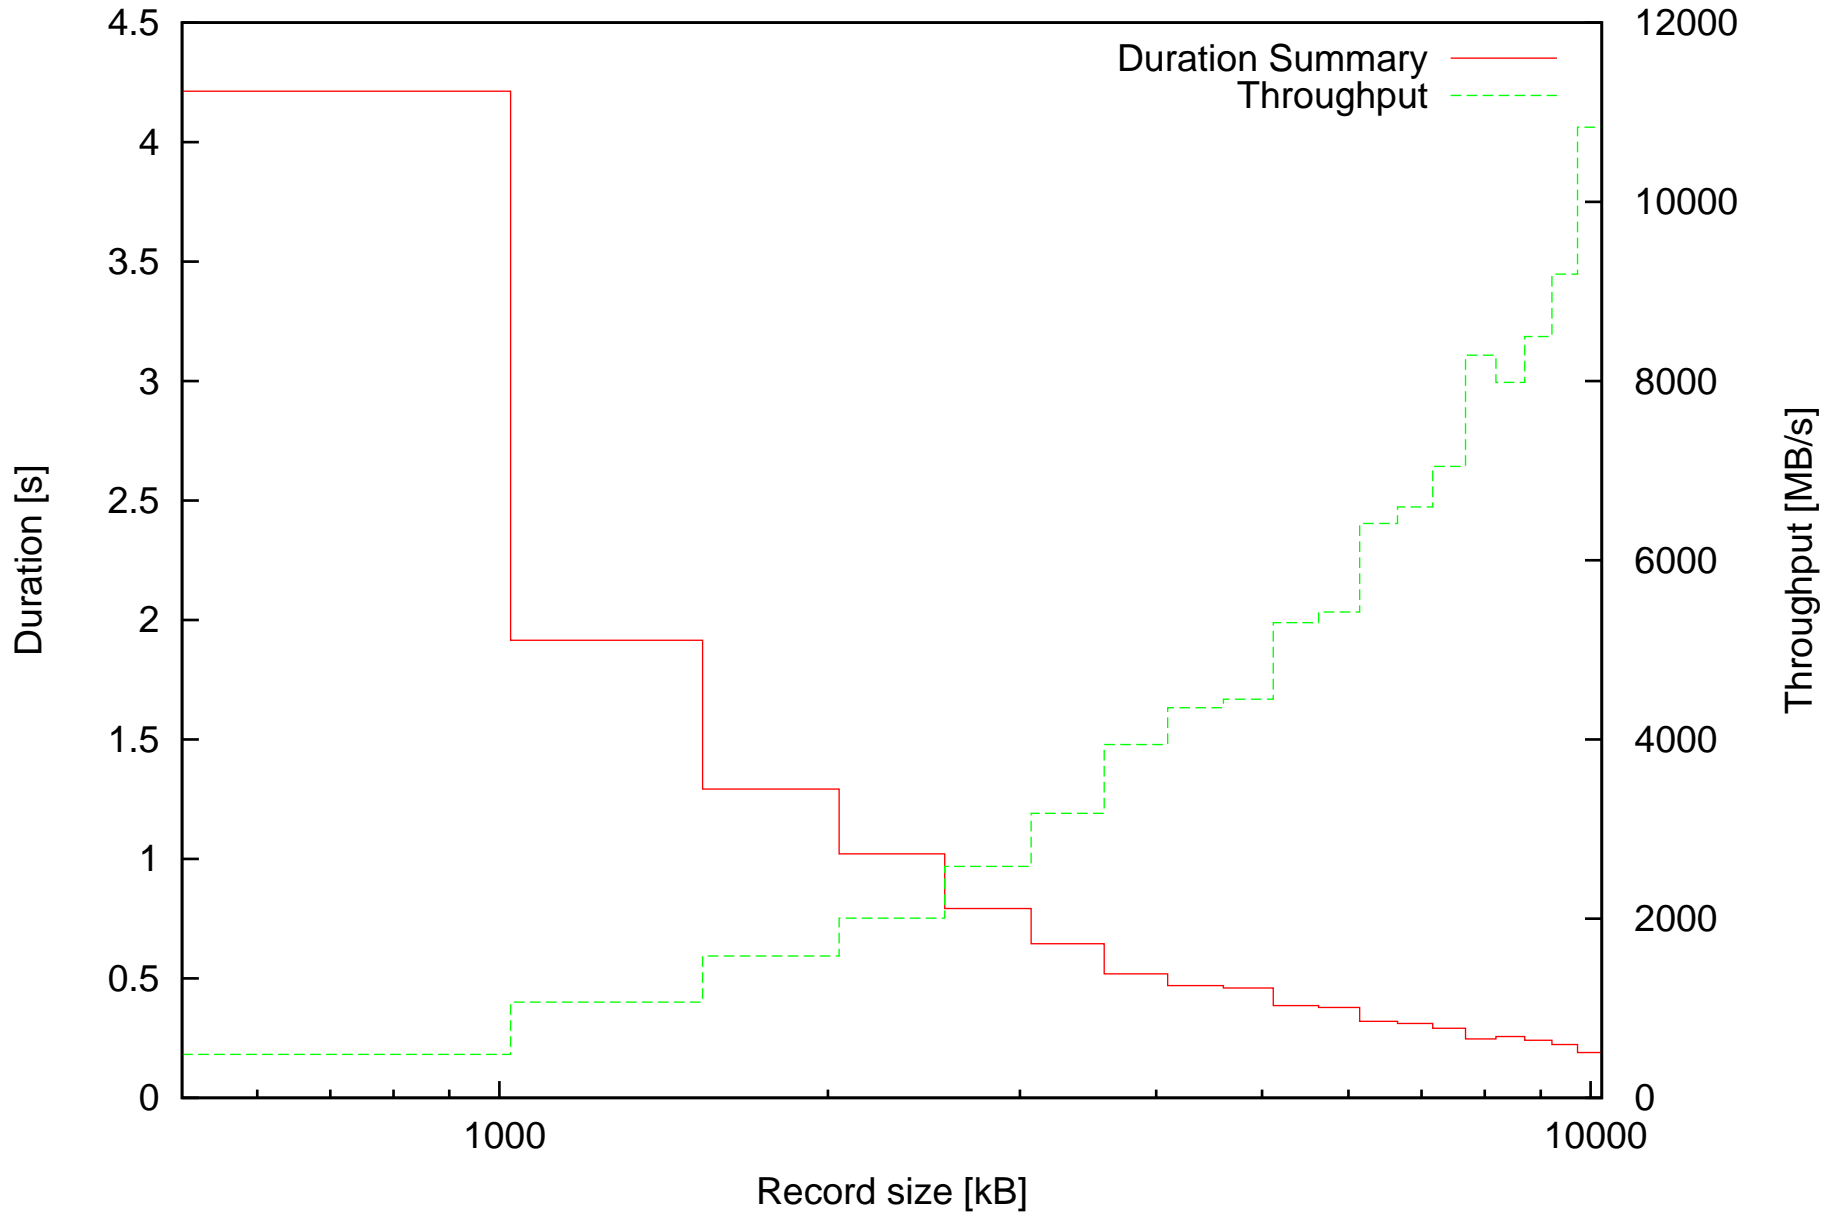

Average duration of discard operations and Throughput in MB/s depending on record size

Summary of duration of discard operations and Throughput in MB/s depending on record size

Minimal and maximal durations depending on record size