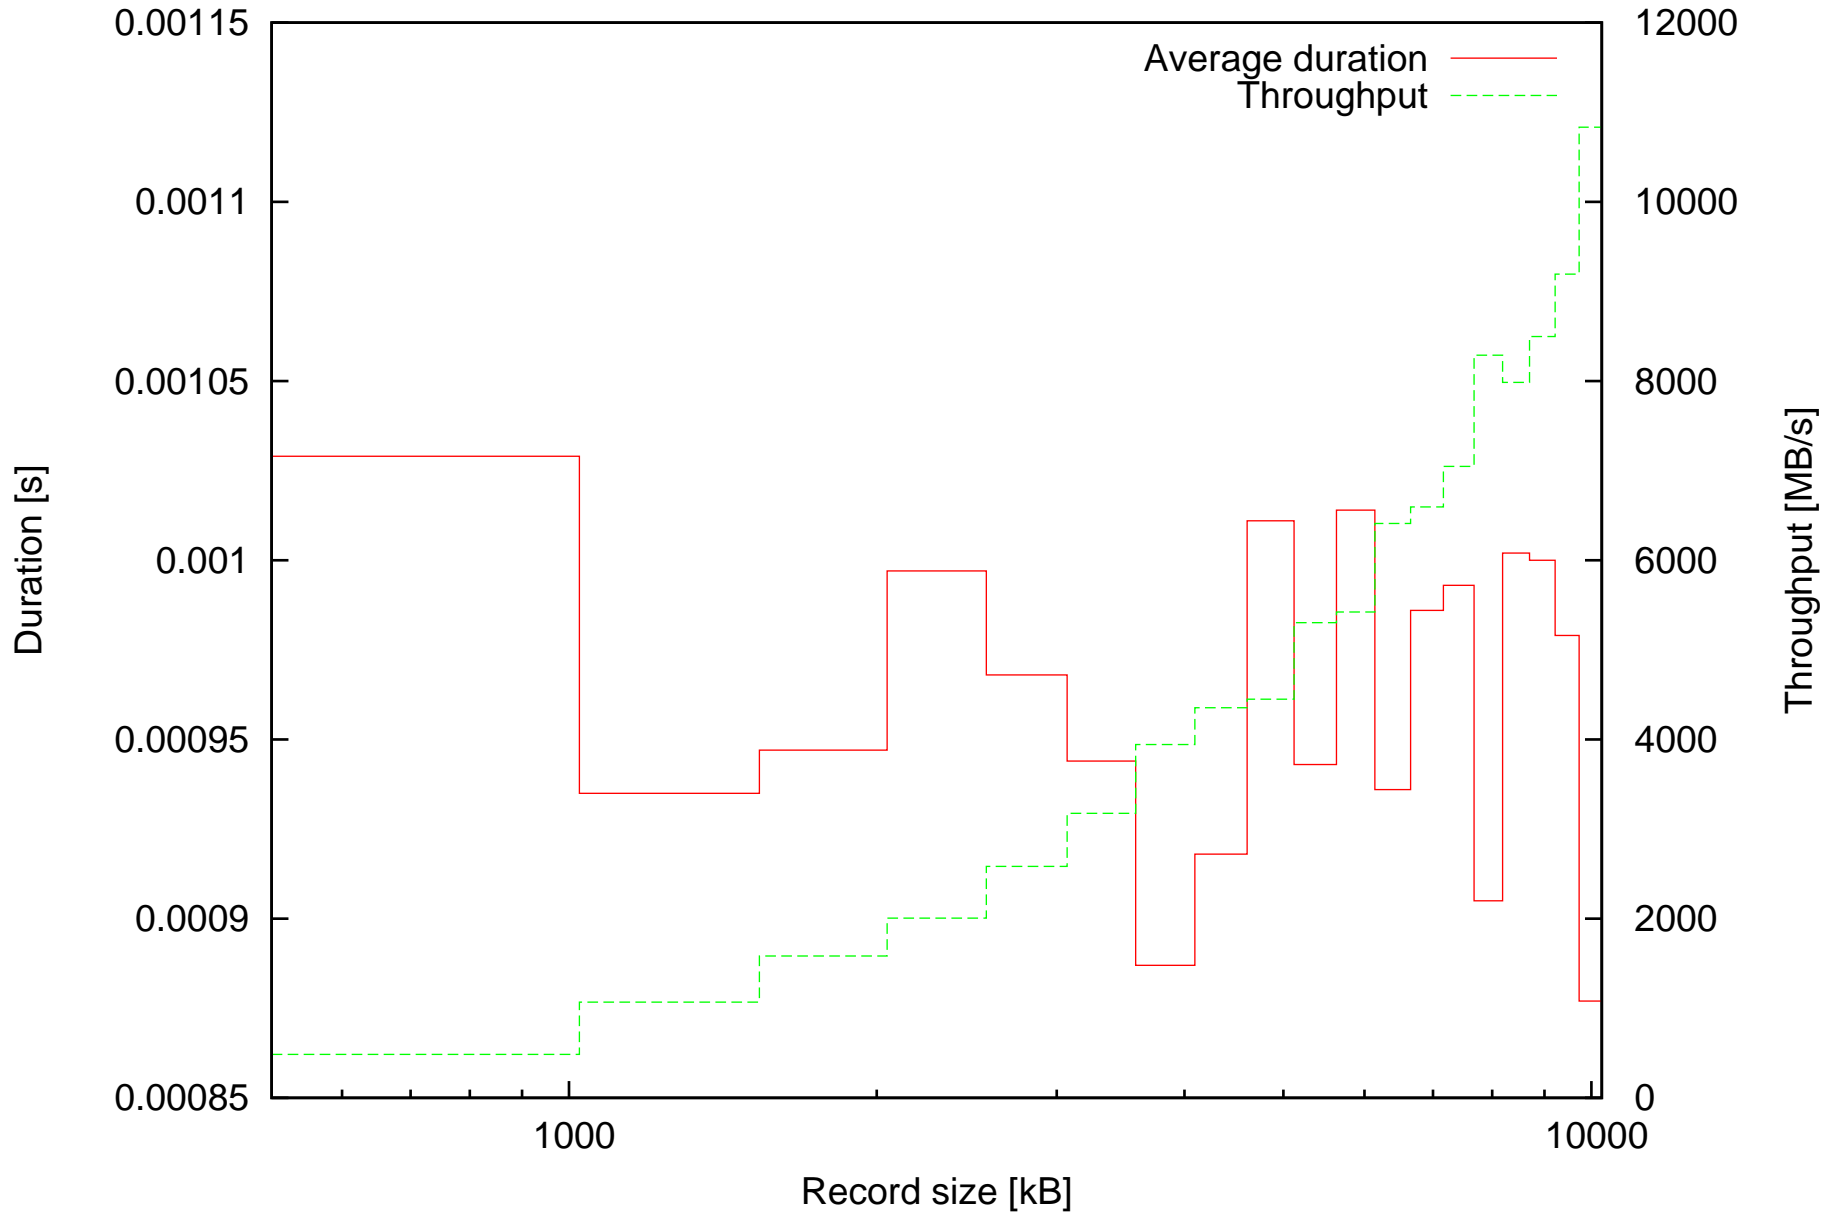

Average duration of discard operations and Throughput in MB/s depending on record size

Summary of duration of discard operations and Throughput in MB/s depending on record size

Minimal and maximal durations depending on record size