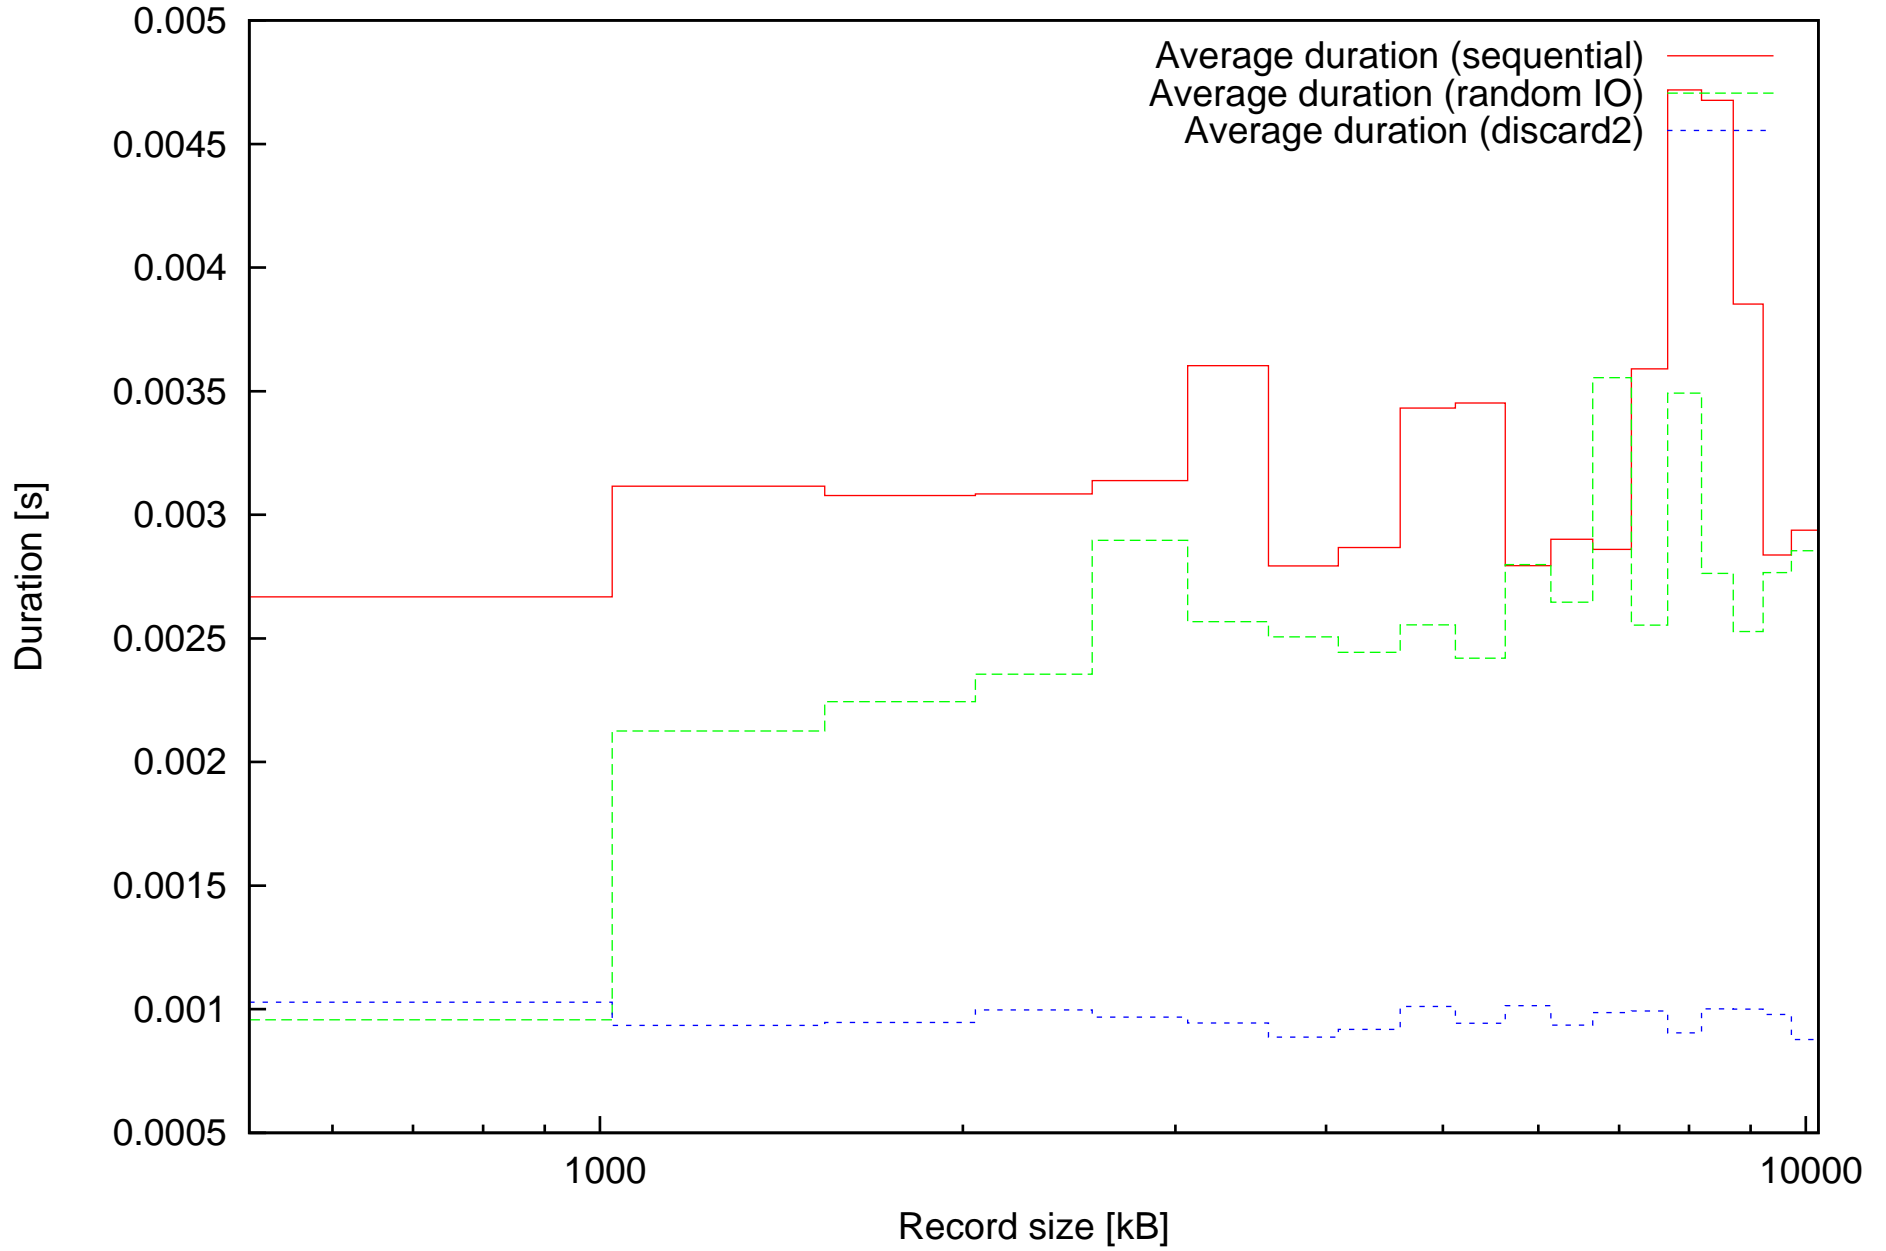

Comparison of Average duration in all modes

Comparison of Summary of duration in all modes

Comparison of Throughput in sequential and Random IO mode