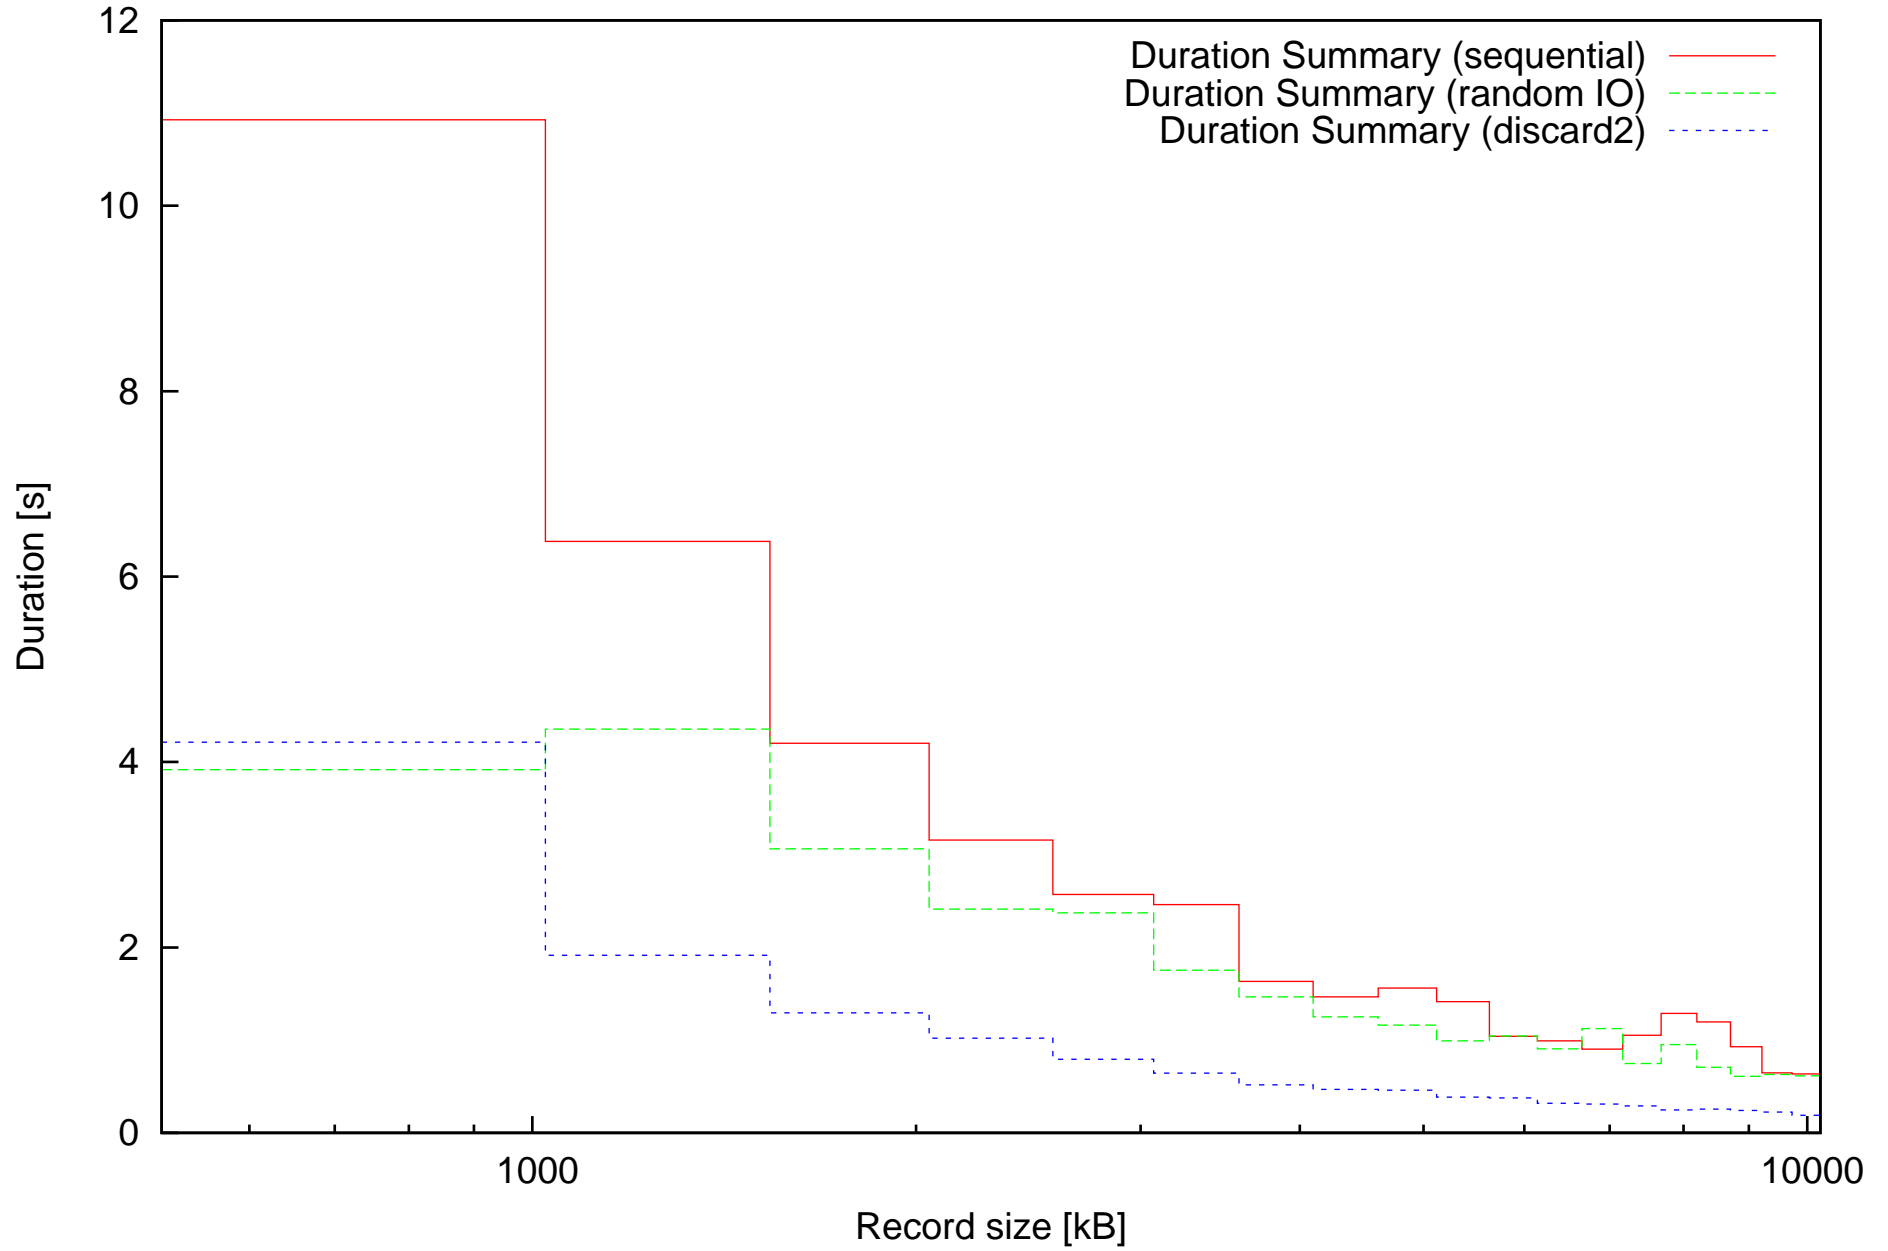

Comparison of Average duration in all modes

Comparison of Summary of duration in all modes

Comparison of Throughput in sequential and Random IO mode