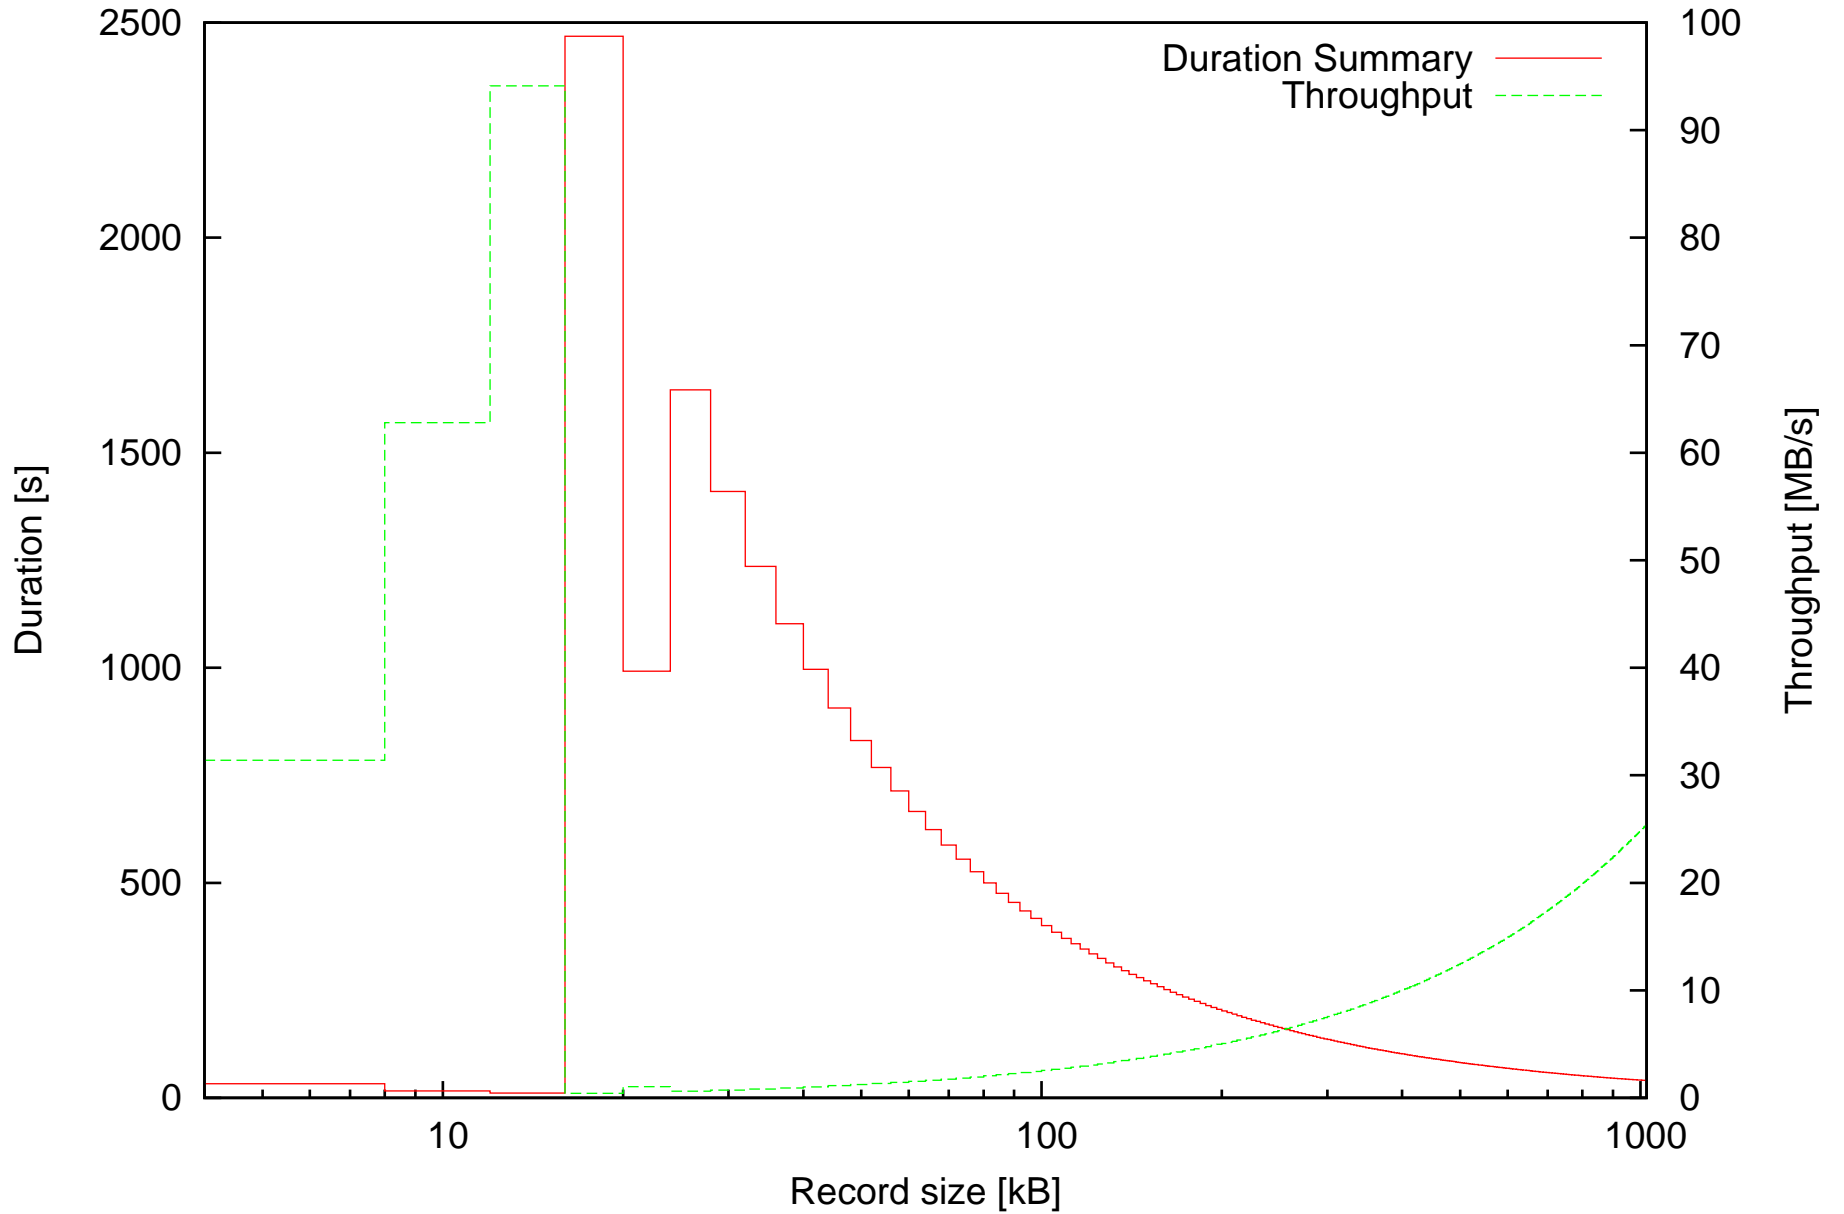

Average duration of discard operations and Throughput in MB/s depending on record size

Summary of duration of discard operations and Throughput in MB/s depending on record size

Minimal and maximal durations depending on record size