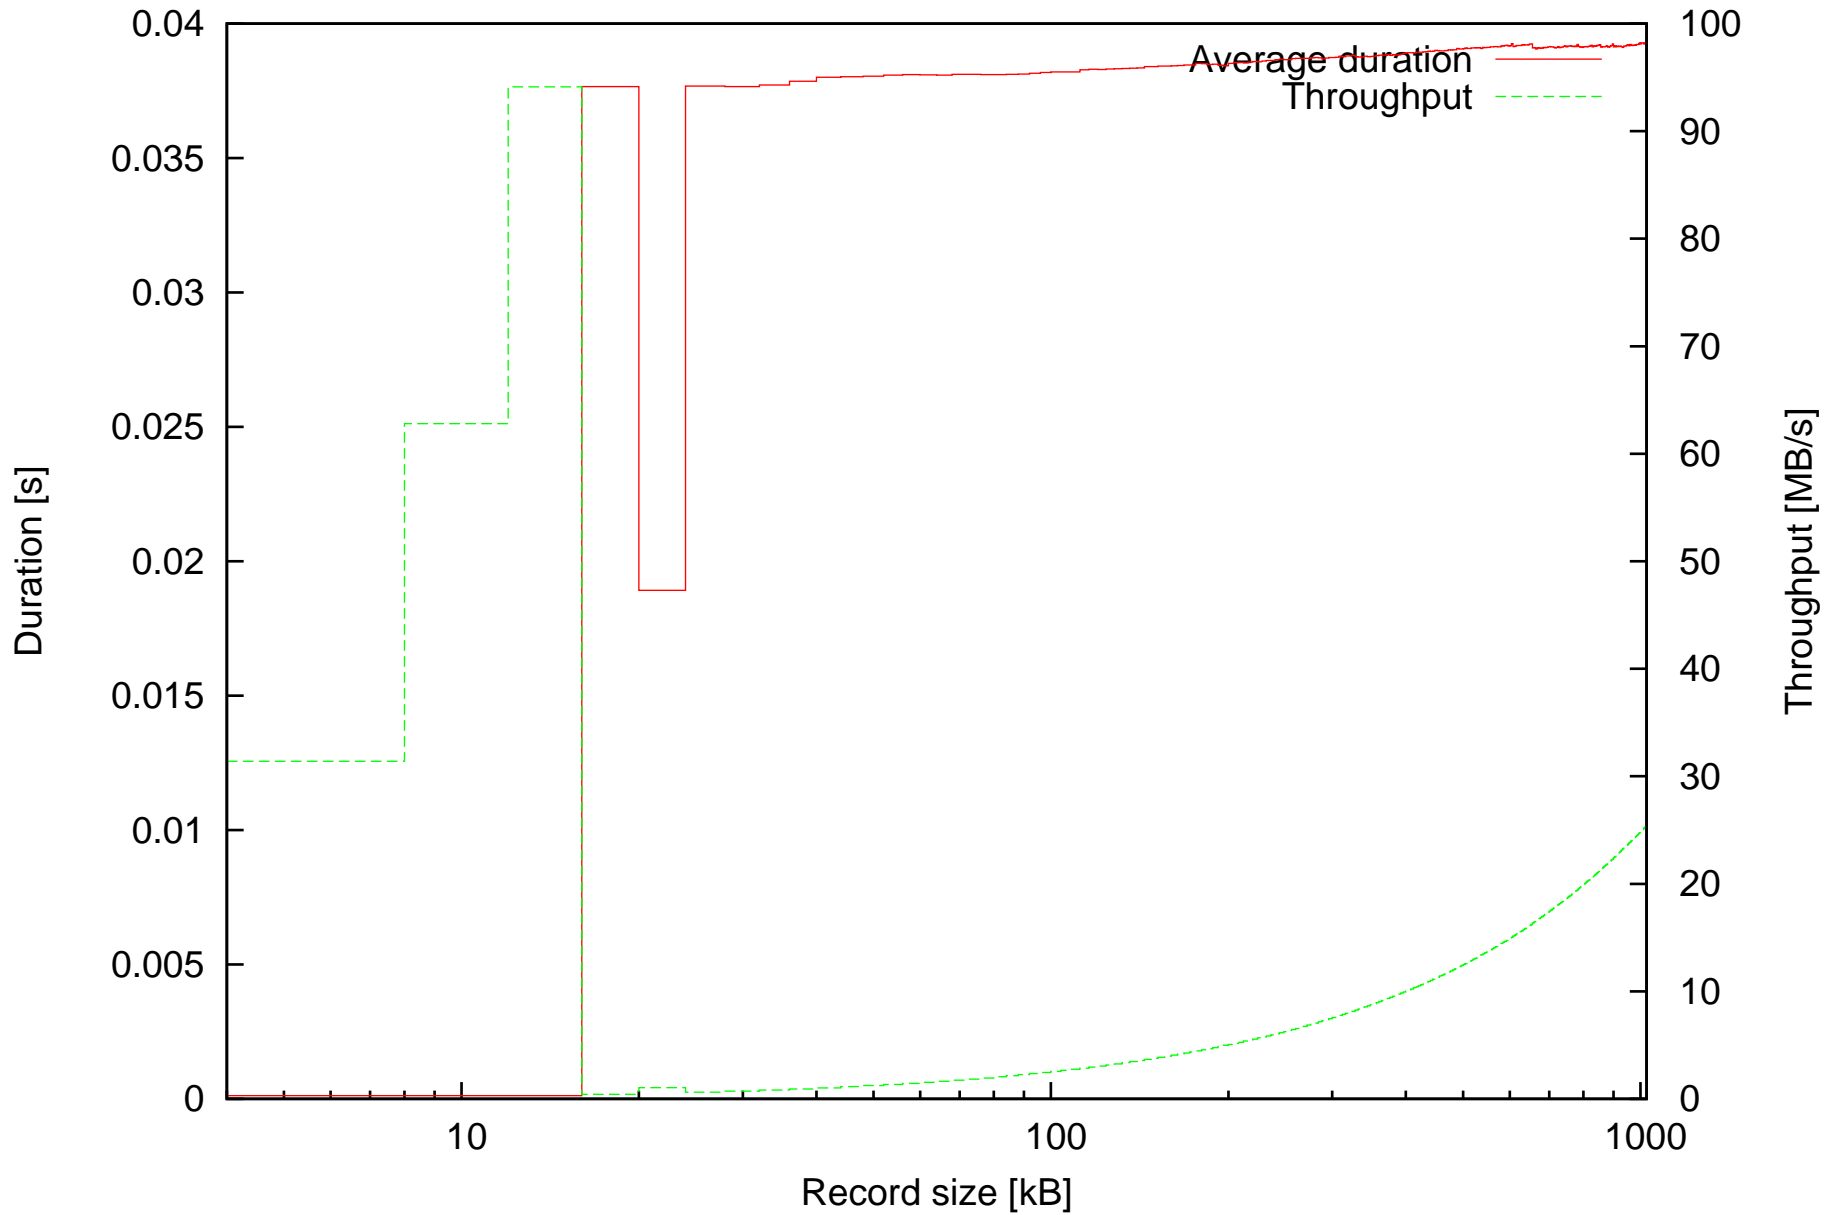

Average duration of discard operations and Throughput in MB/s depending on record size

Summary of duration of discard operations and Throughput in MB/s depending on record size

Minimal and maximal durations depending on record size