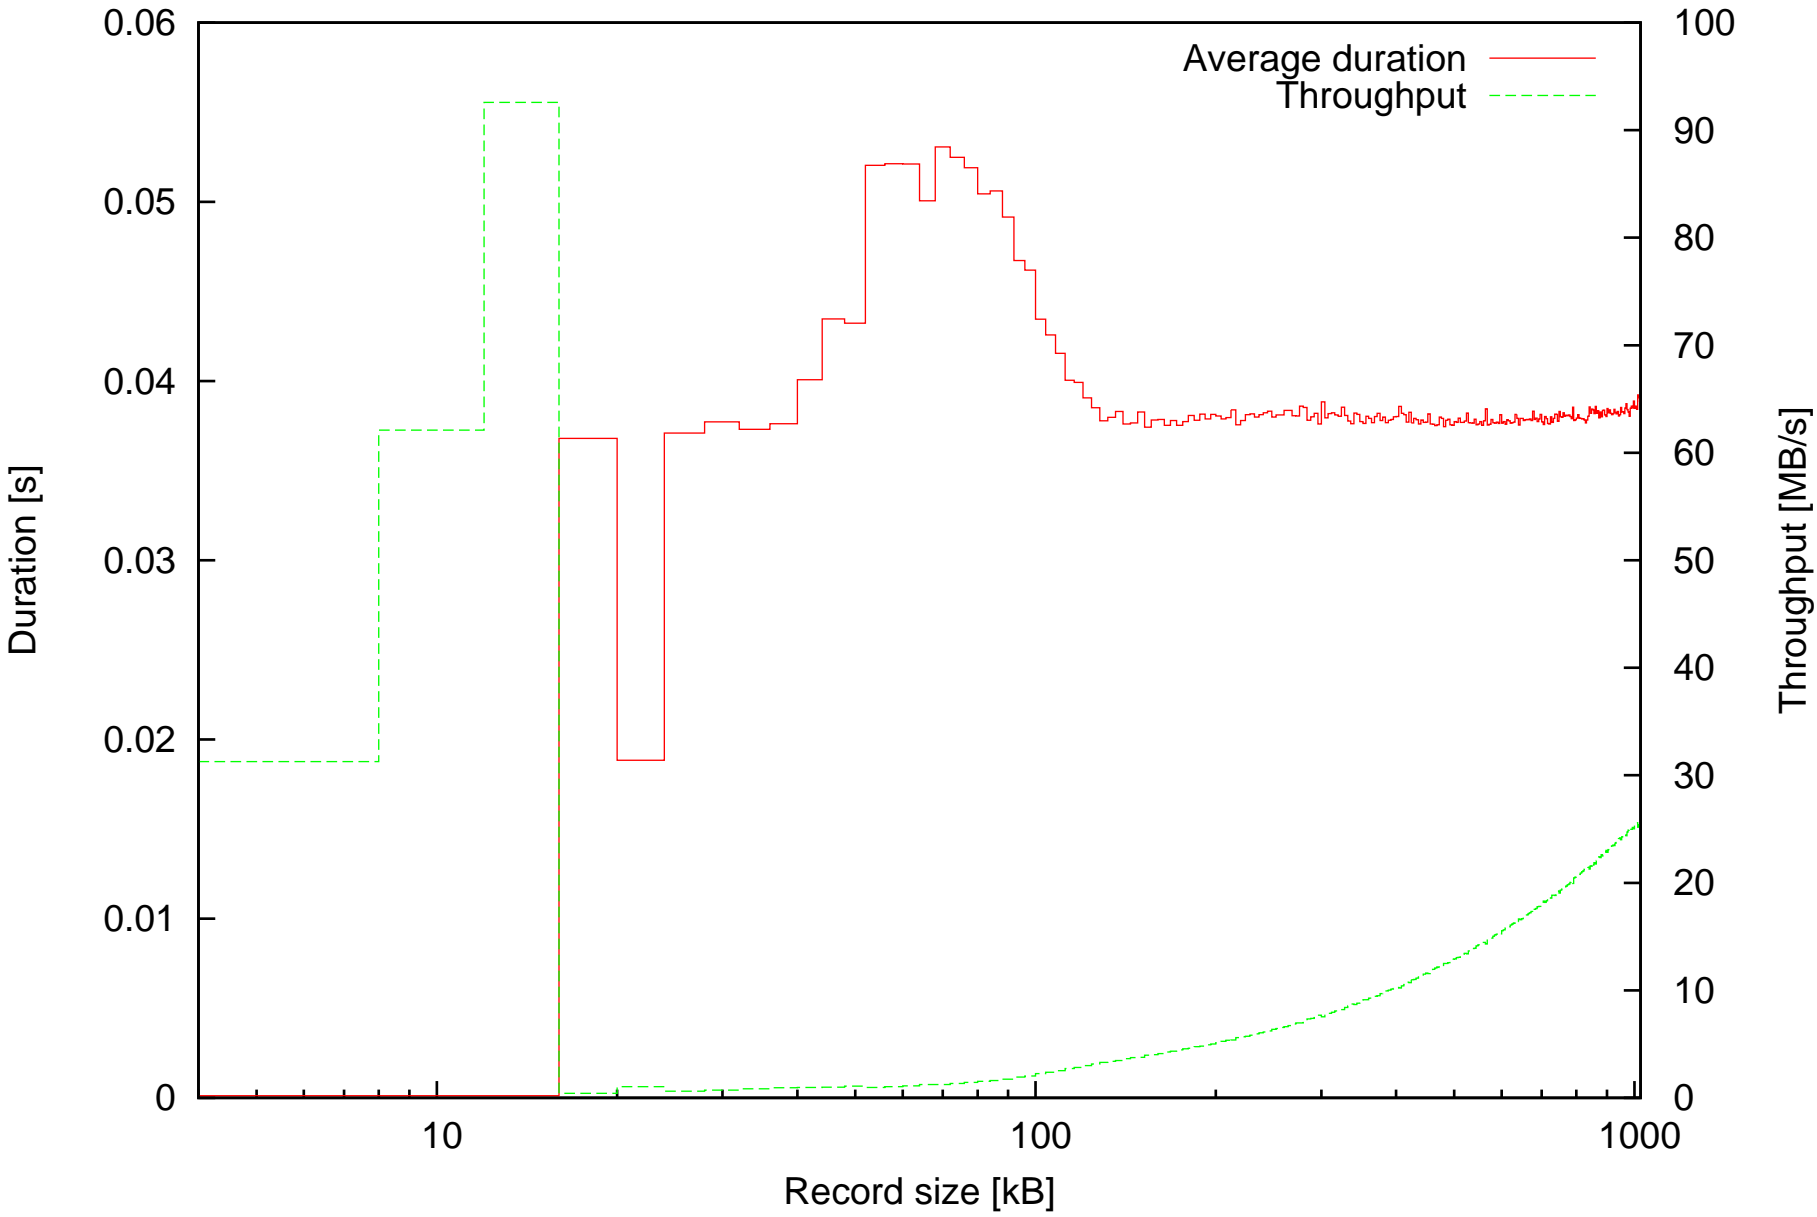

Average duration of discard operations and Throughput in MB/s depending on record size

Summary of duration of discard operations and Throughput in MB/s depending on record size

Minimal and maximal durations depending on record size