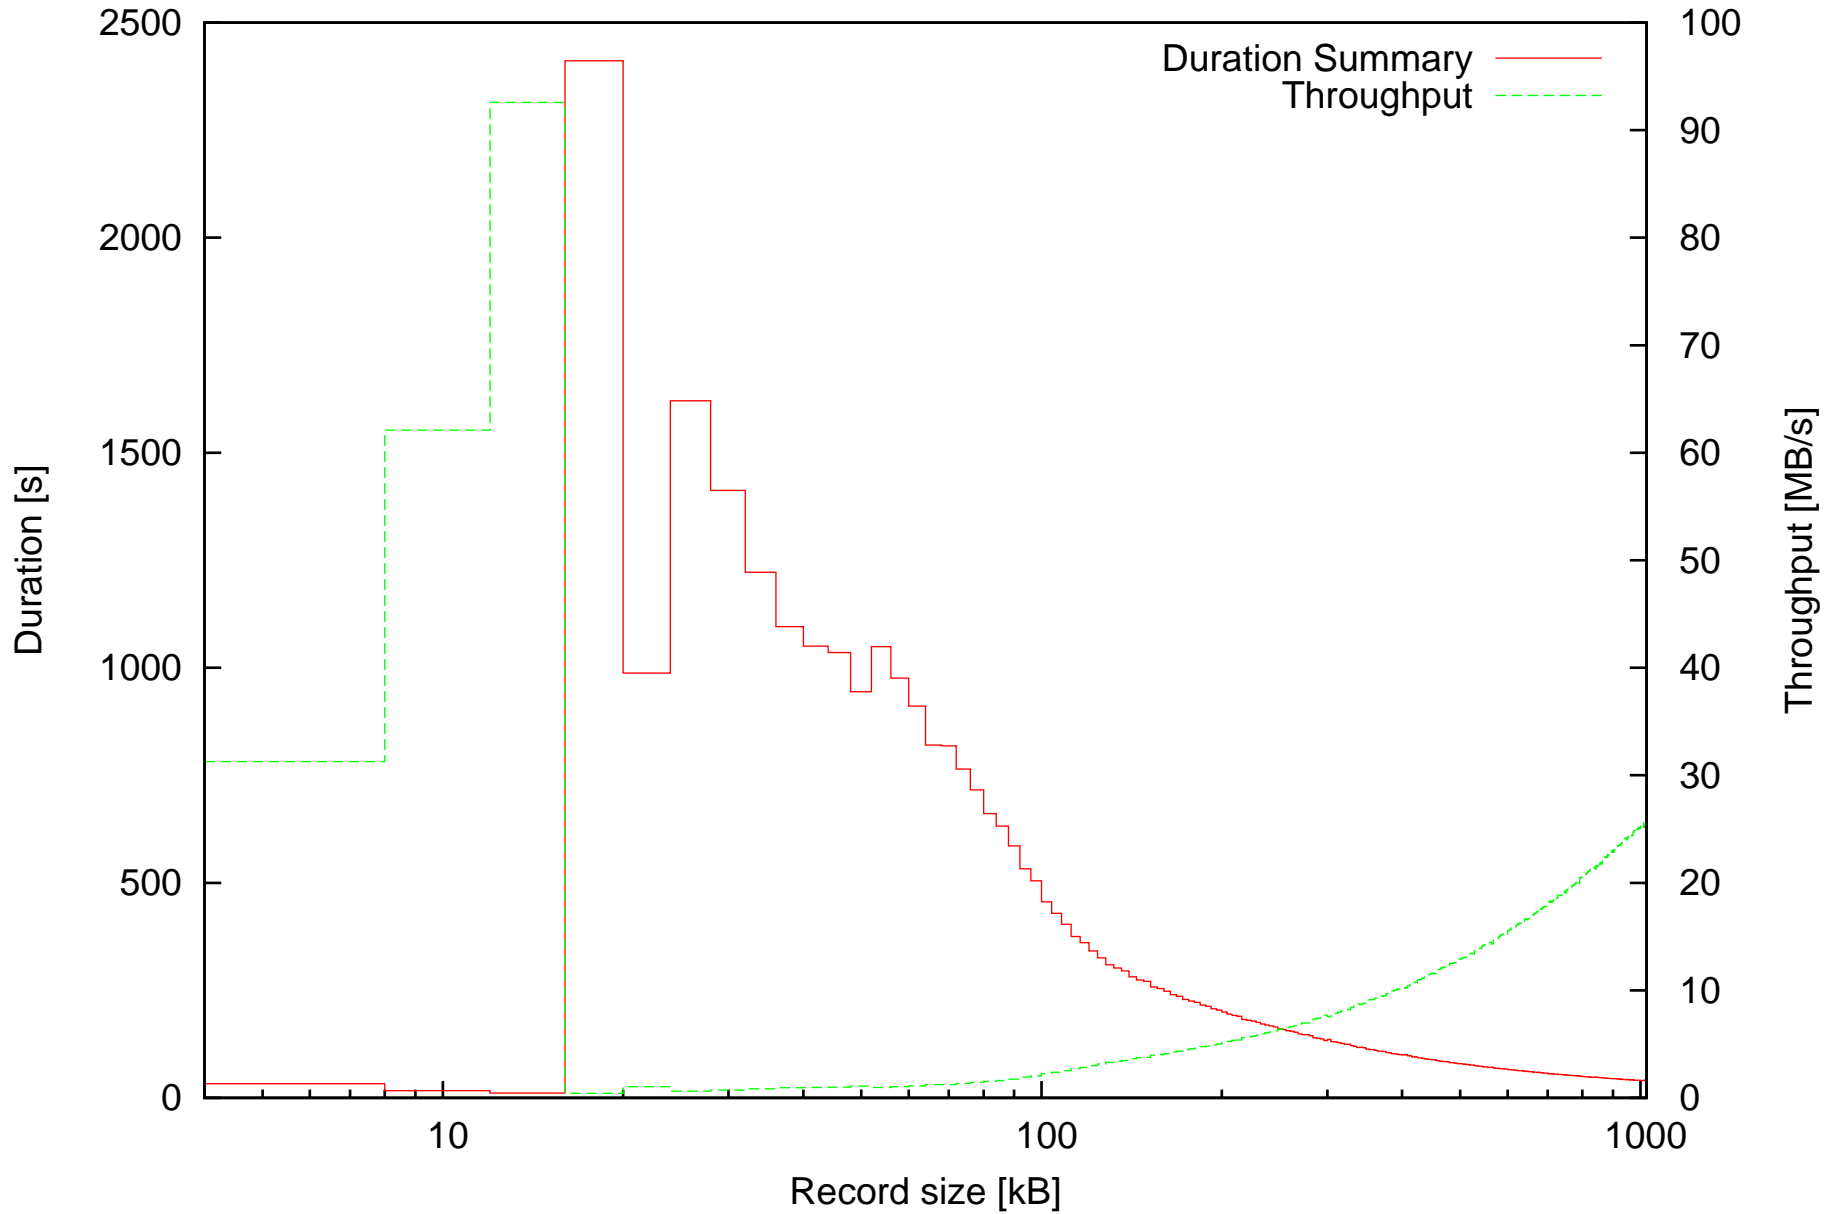

Average duration of discard operations and Throughput in MB/s depending on record size

Summary of duration of discard operations and Throughput in MB/s depending on record size

Minimal and maximal durations depending on record size