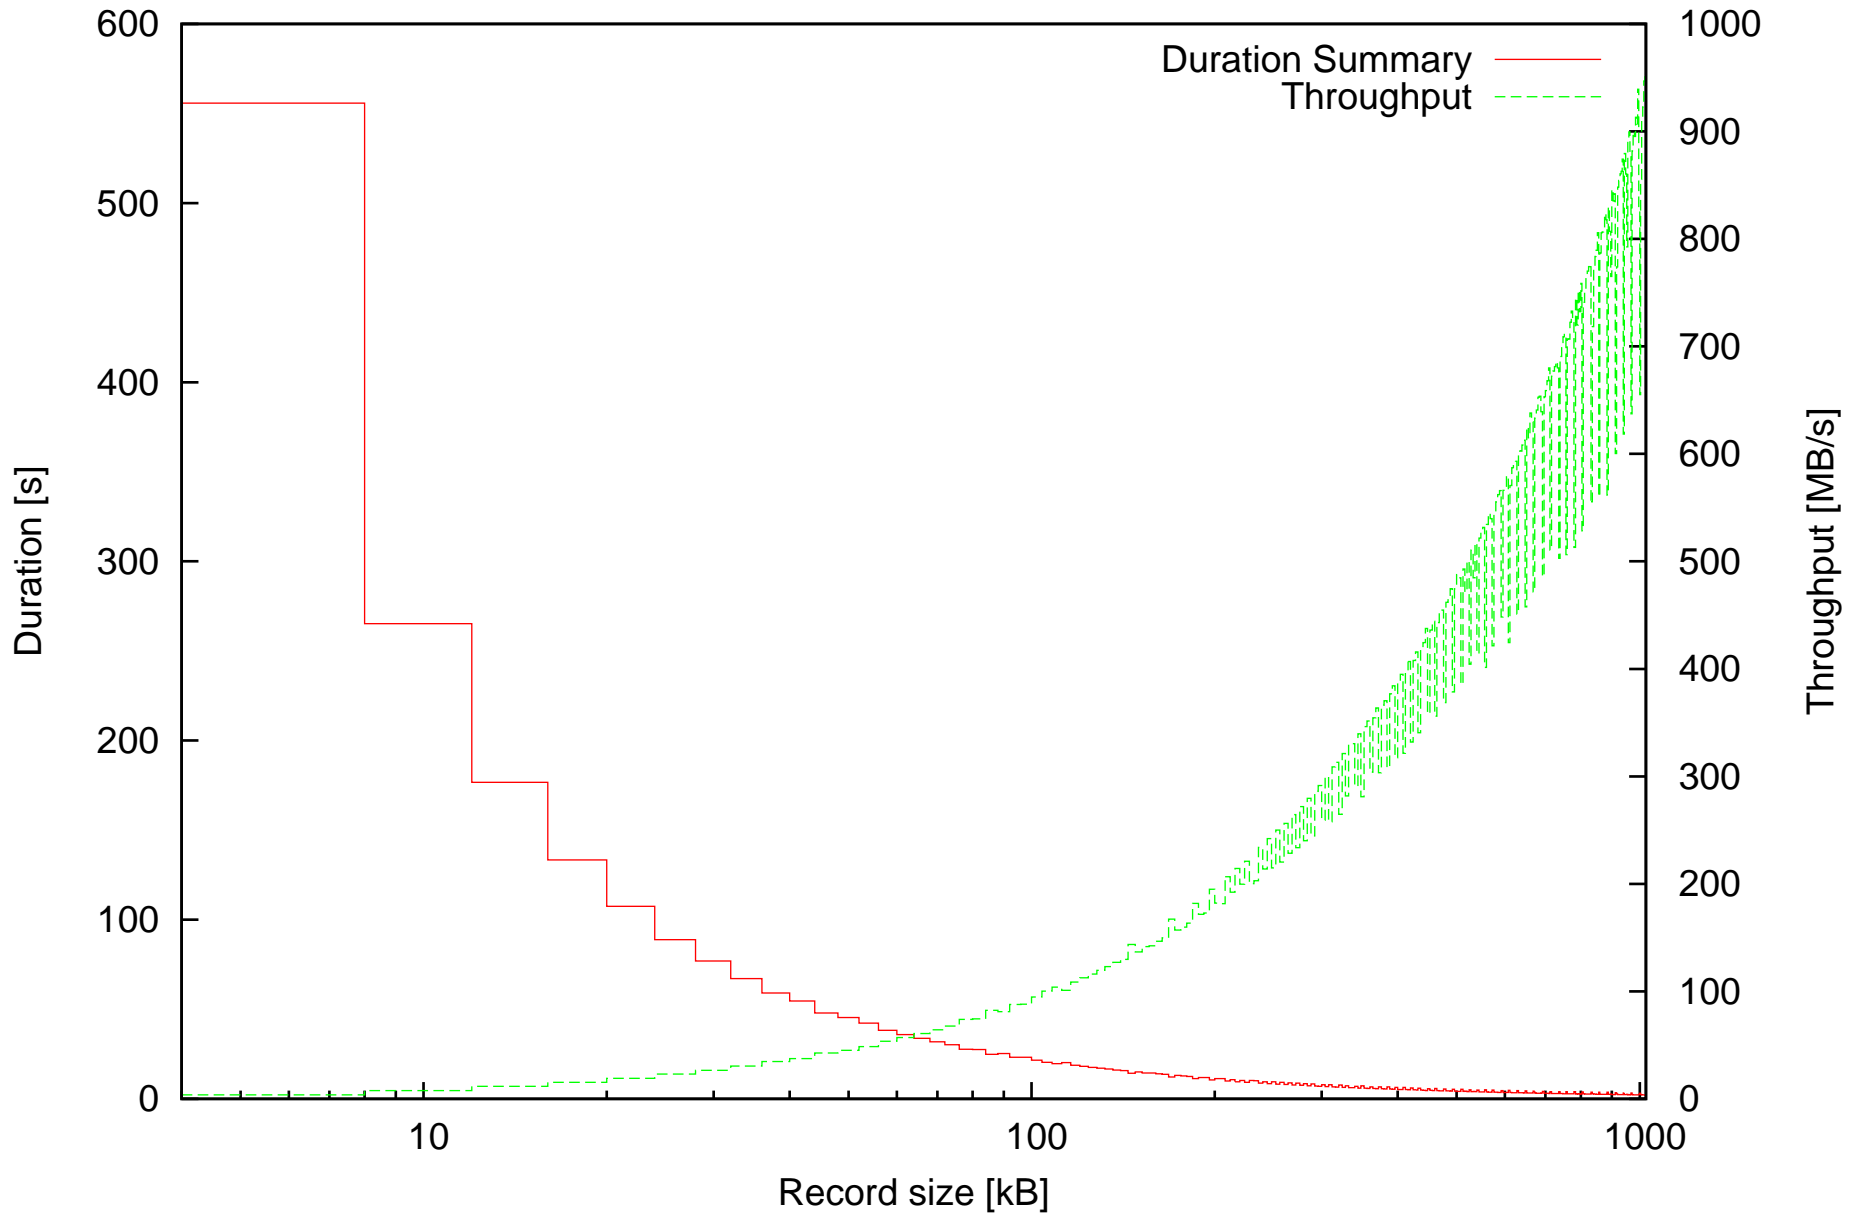

Average duration of discard operations and Throughput in MB/s depending on record size

Summary of duration of discard operations and Throughput in MB/s depending on record size

Minimal and maximal durations depending on record size