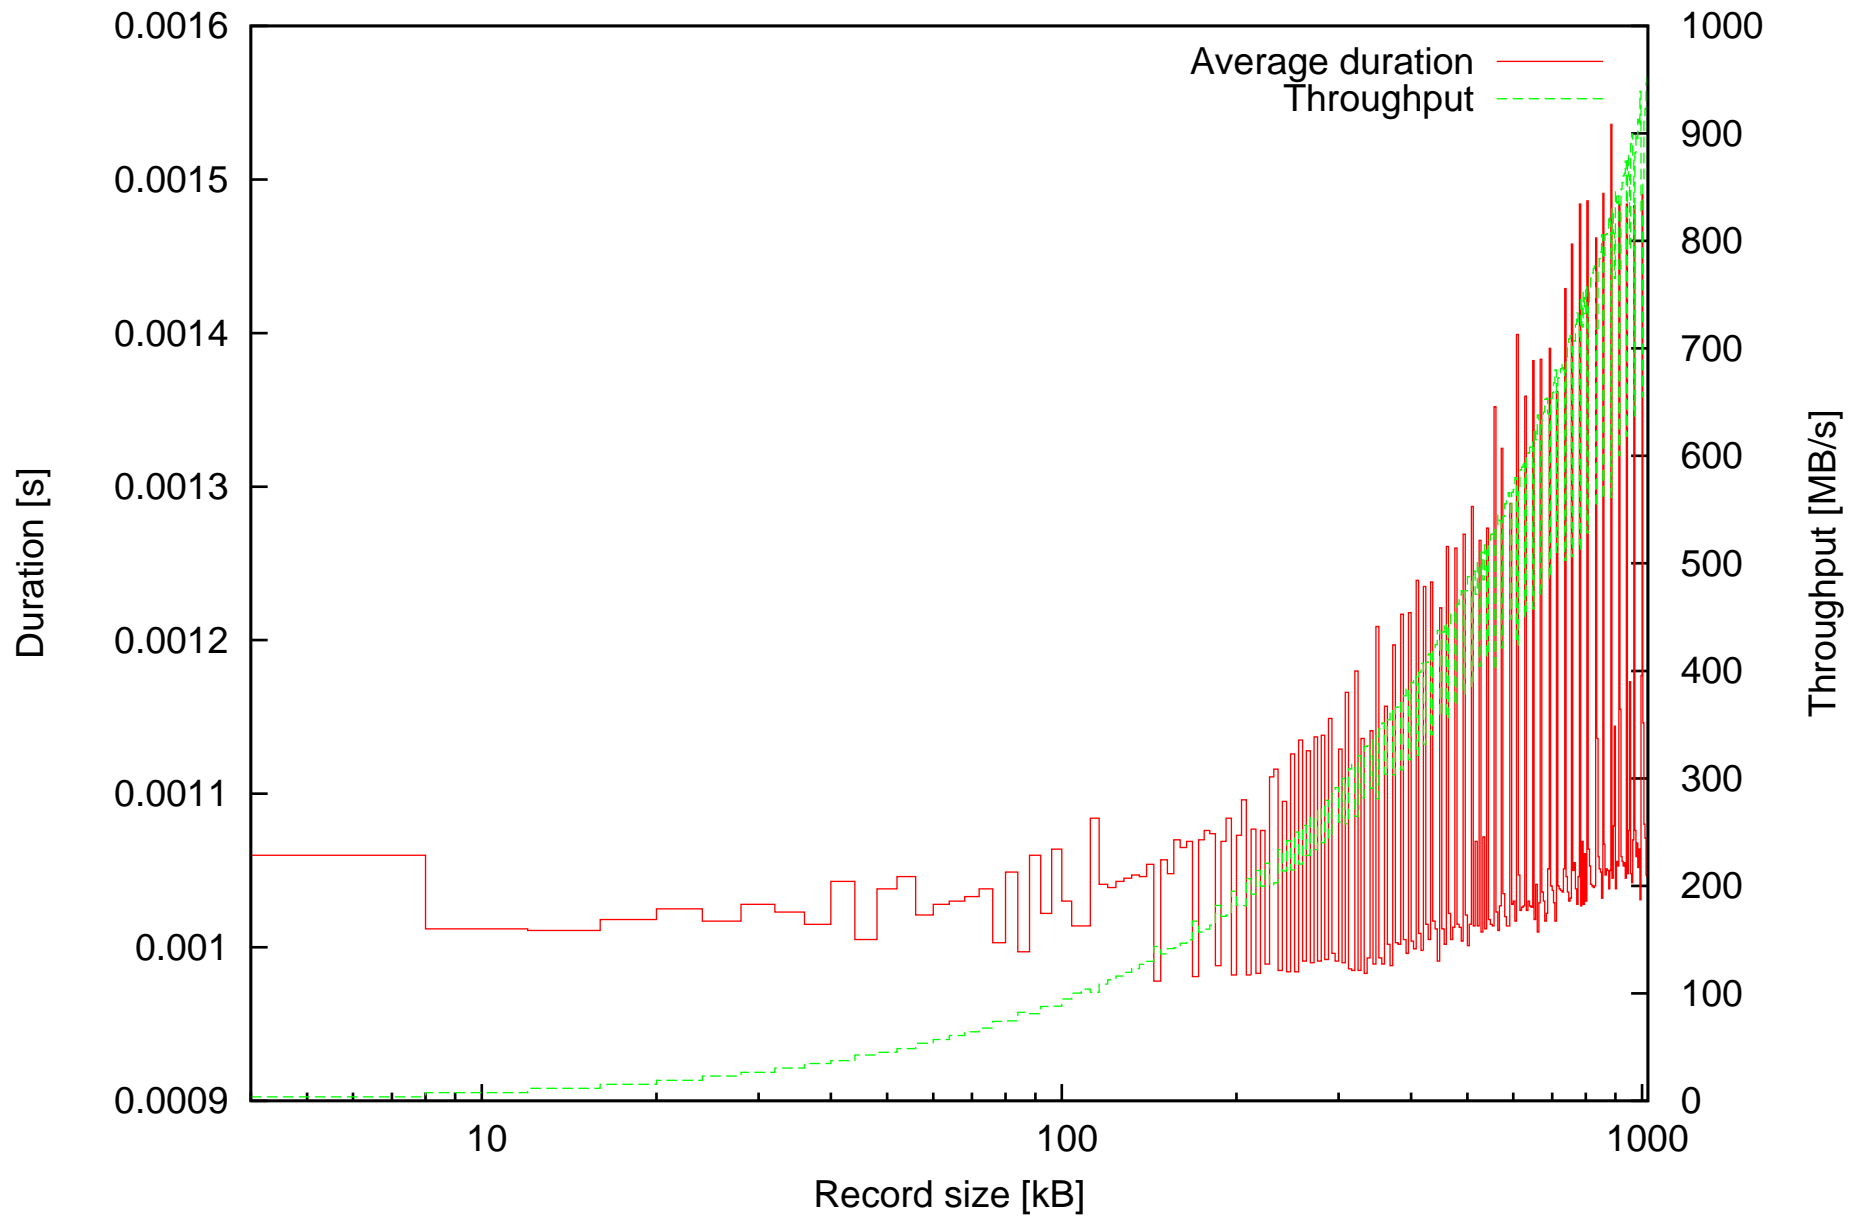

Average duration of discard operations and Throughput in MB/s depending on record size

Summary of duration of discard operations and Throughput in MB/s depending on record size

Minimal and maximal durations depending on record size