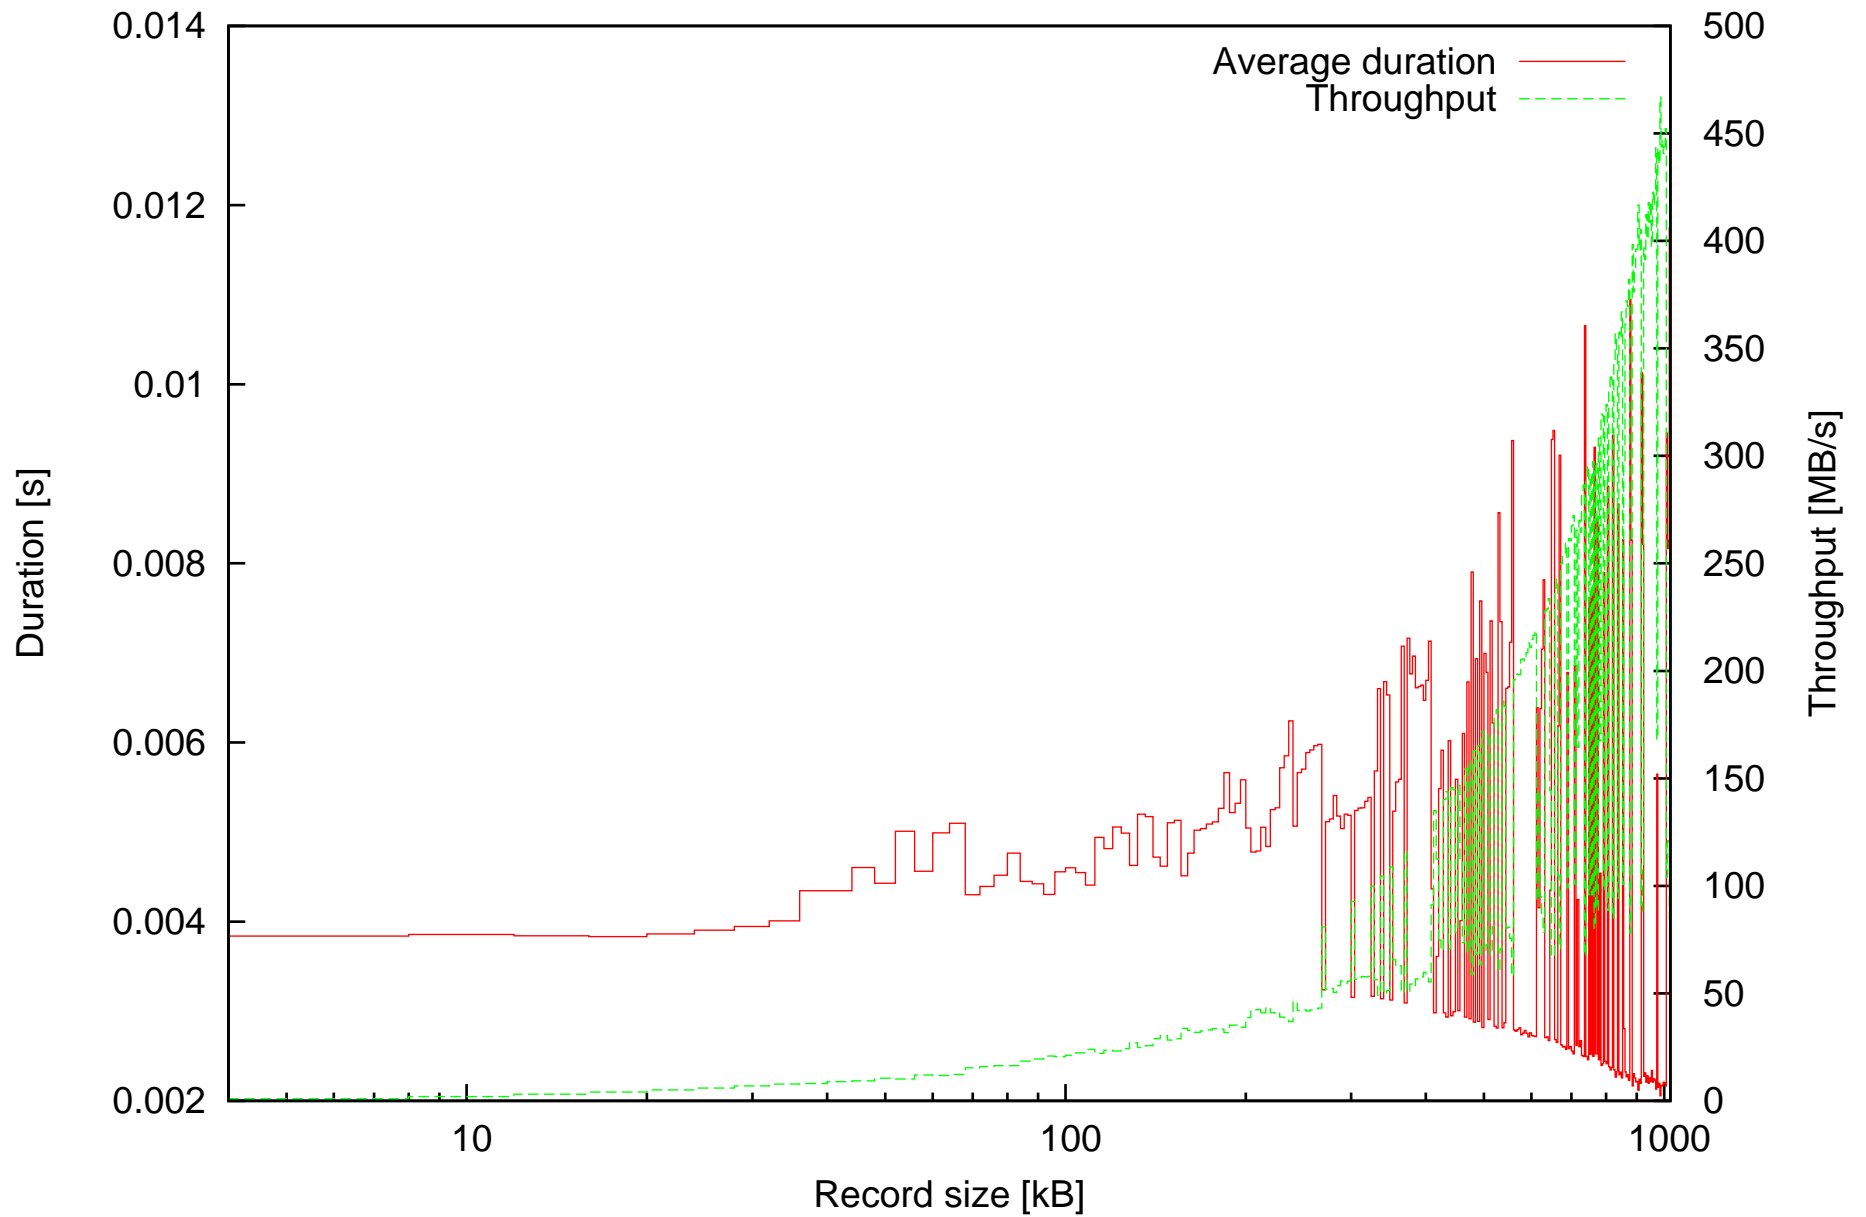

Average duration of discard operations and Throughput in MB/s depending on record size

Summary of duration of discard operations and Throughput in MB/s depending on record size

Minimal and maximal durations depending on record size