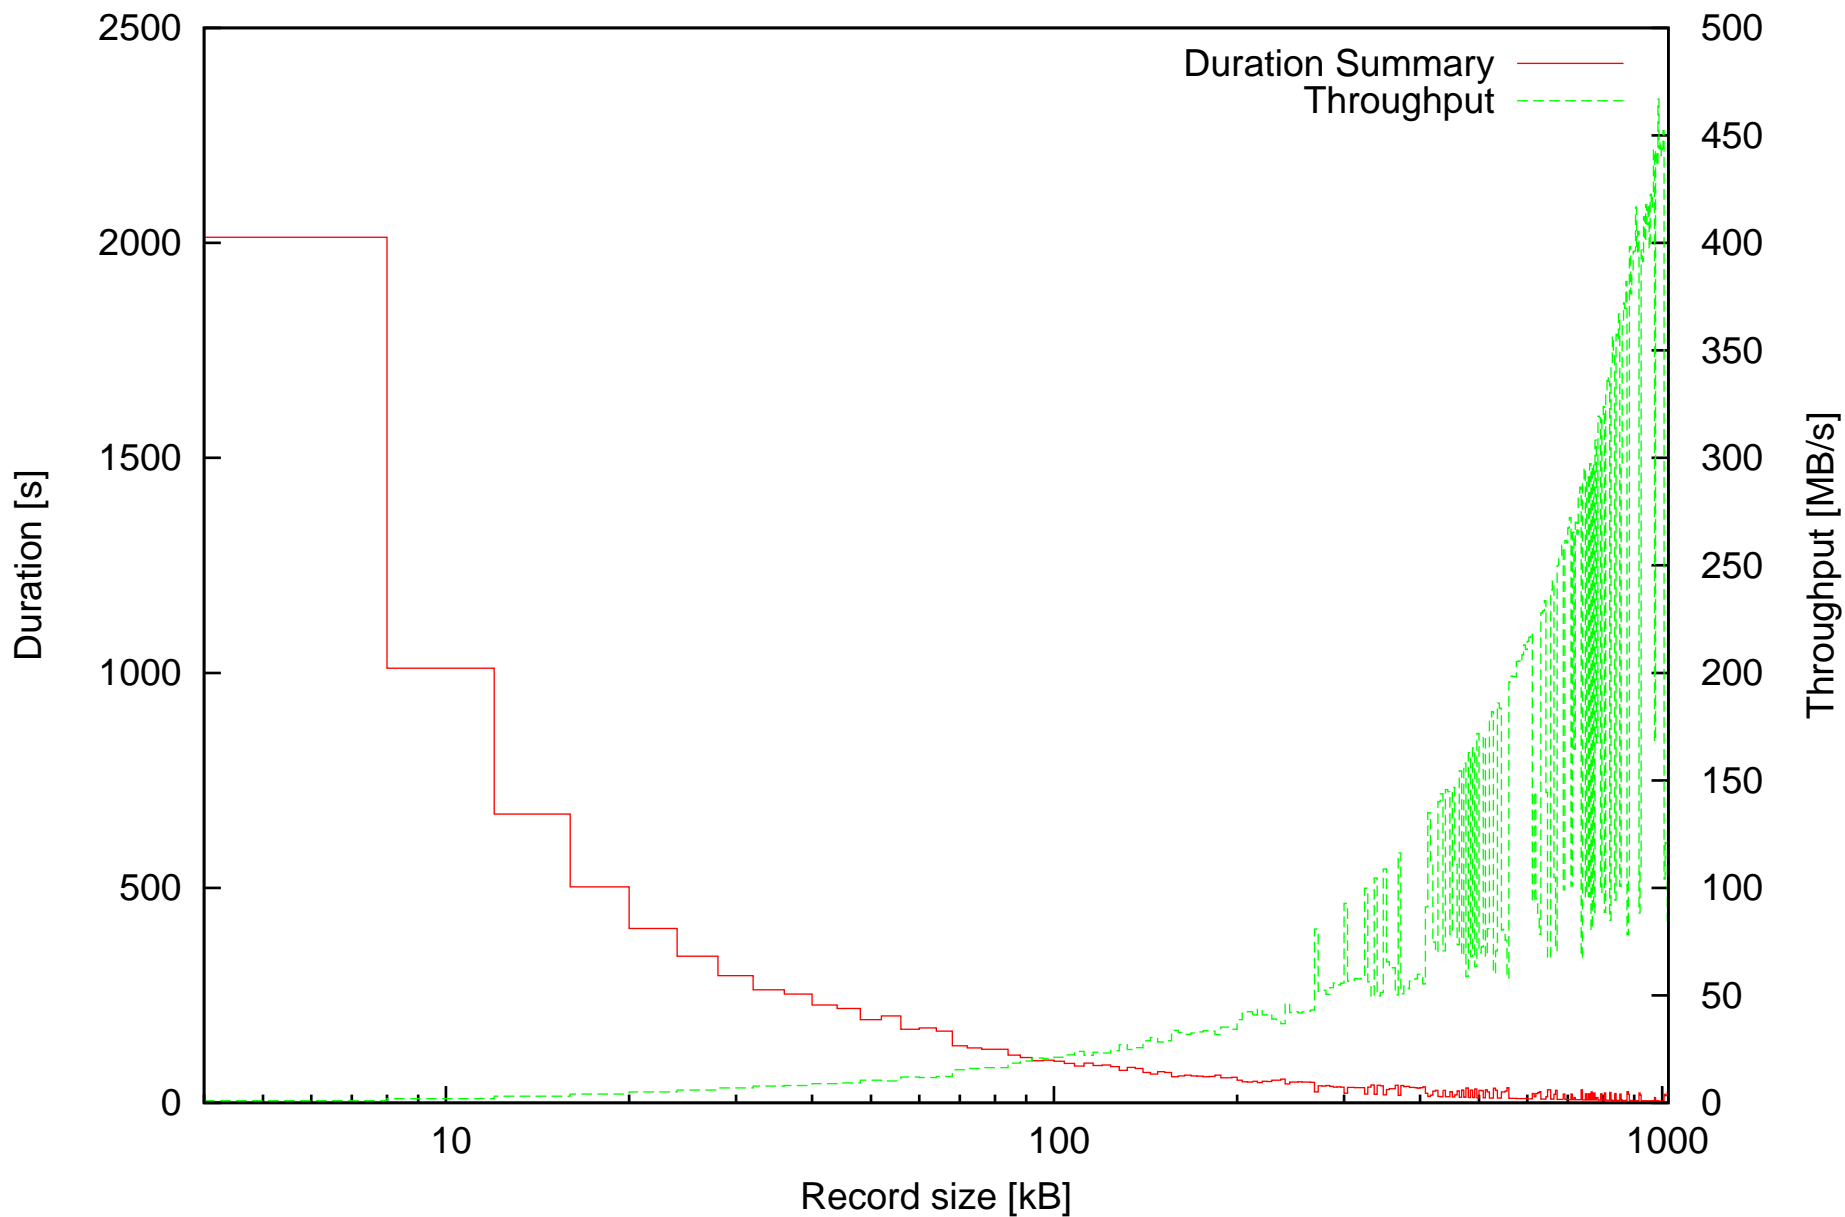

Average duration of discard operations and Throughput in MB/s depending on record size

Summary of duration of discard operations and Throughput in MB/s depending on record size

Minimal and maximal durations depending on record size