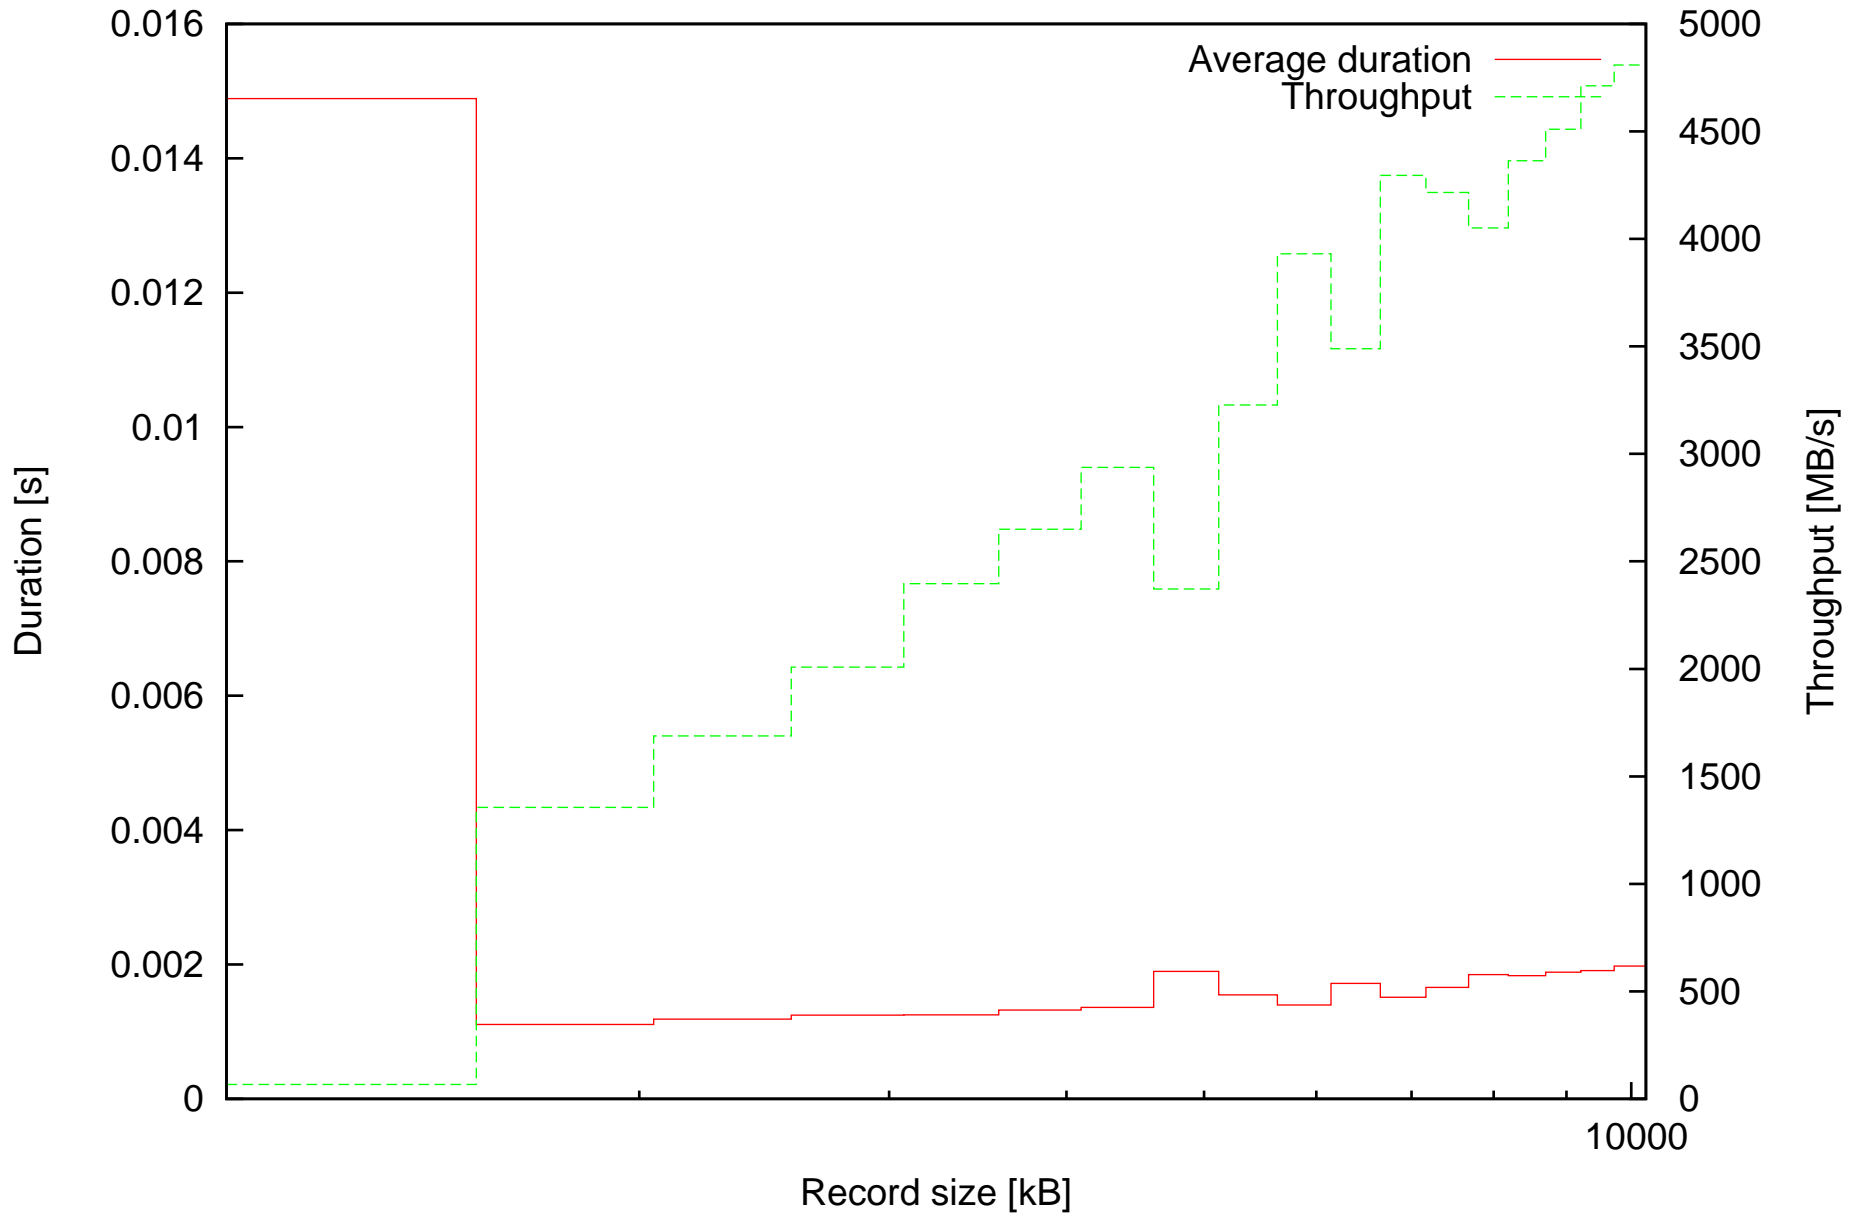

Average duration of discard operations and Throughput in MB/s depending on record size

Summary of duration of discard operations and Throughput in MB/s depending on record size

Minimal and maximal durations depending on record size