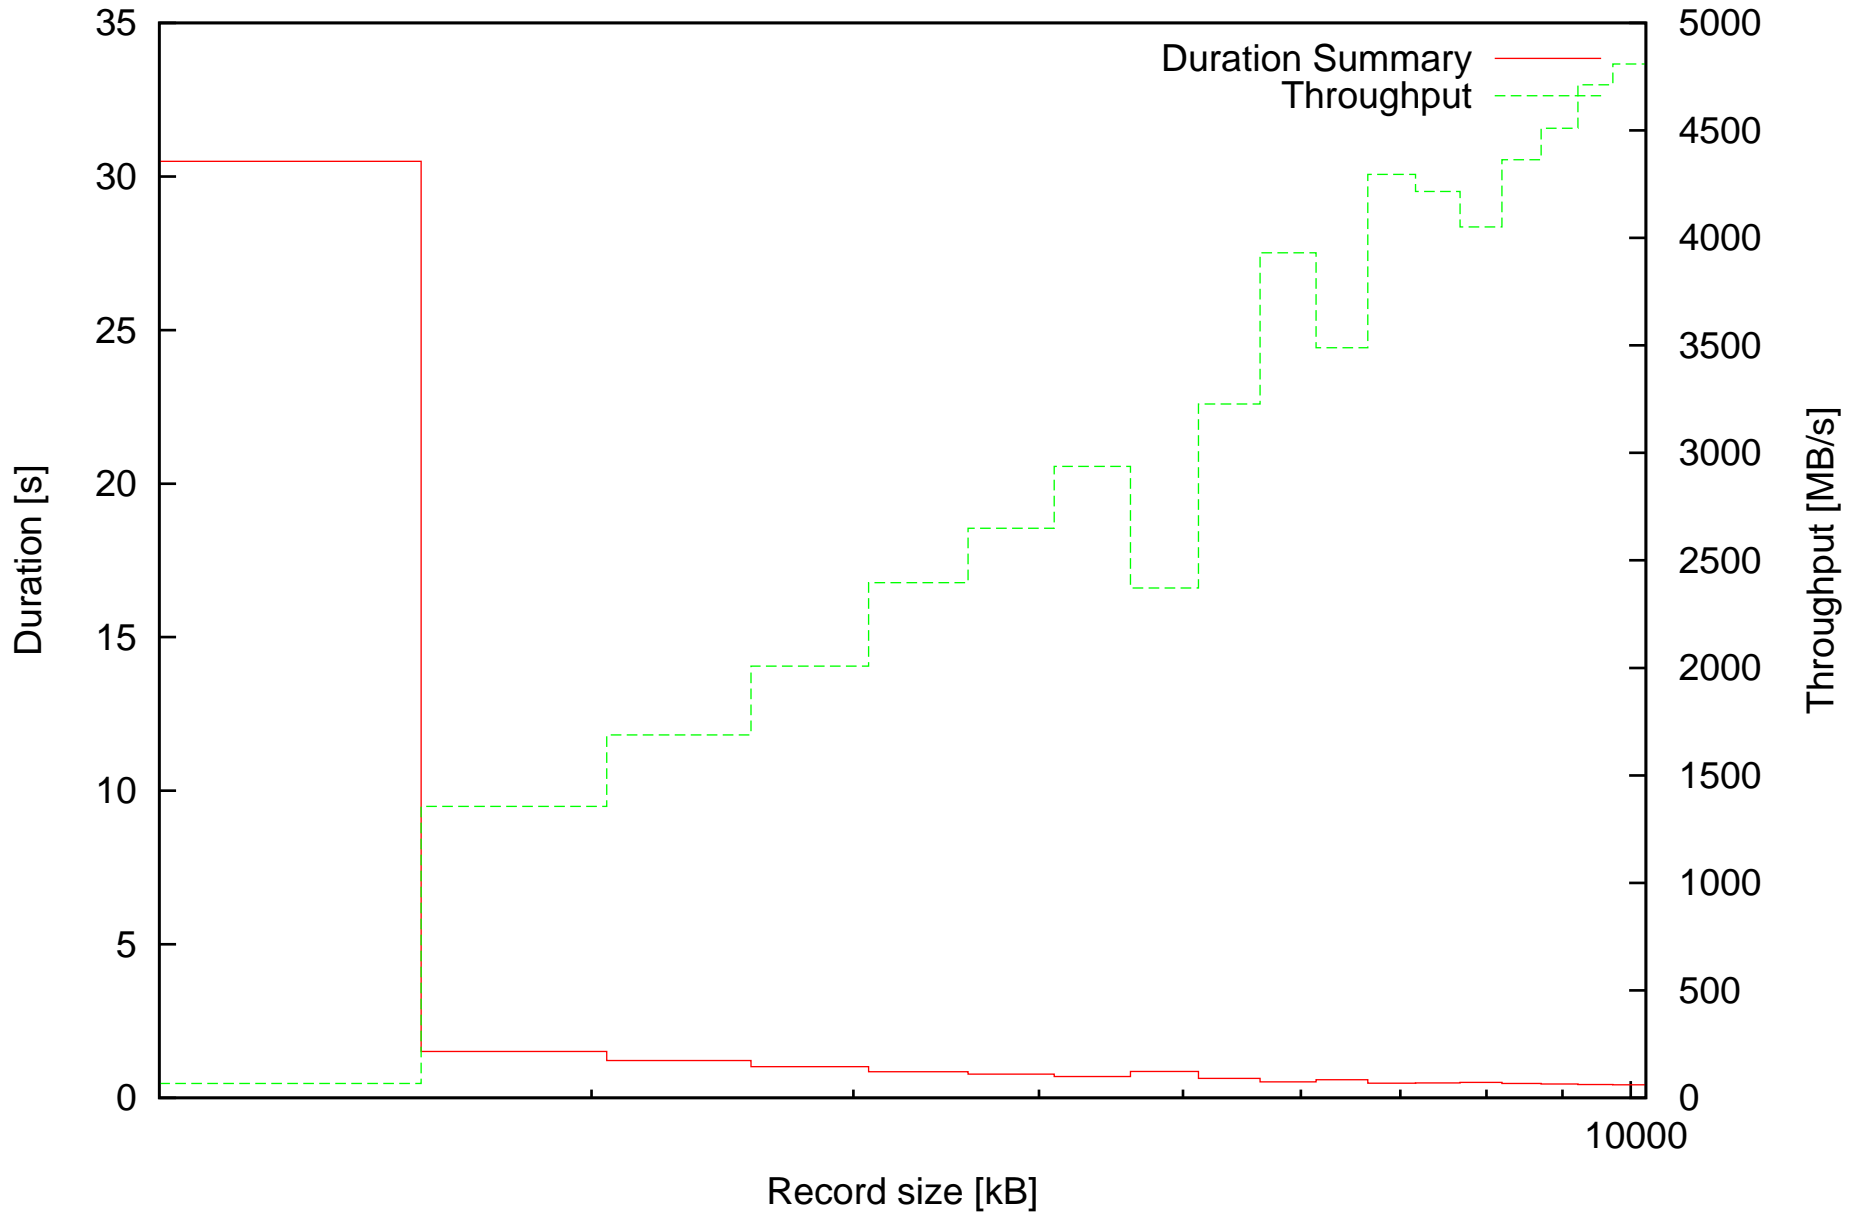

Average duration of discard operations and Throughput in MB/s depending on record size

Summary of duration of discard operations and Throughput in MB/s depending on record size

Minimal and maximal durations depending on record size