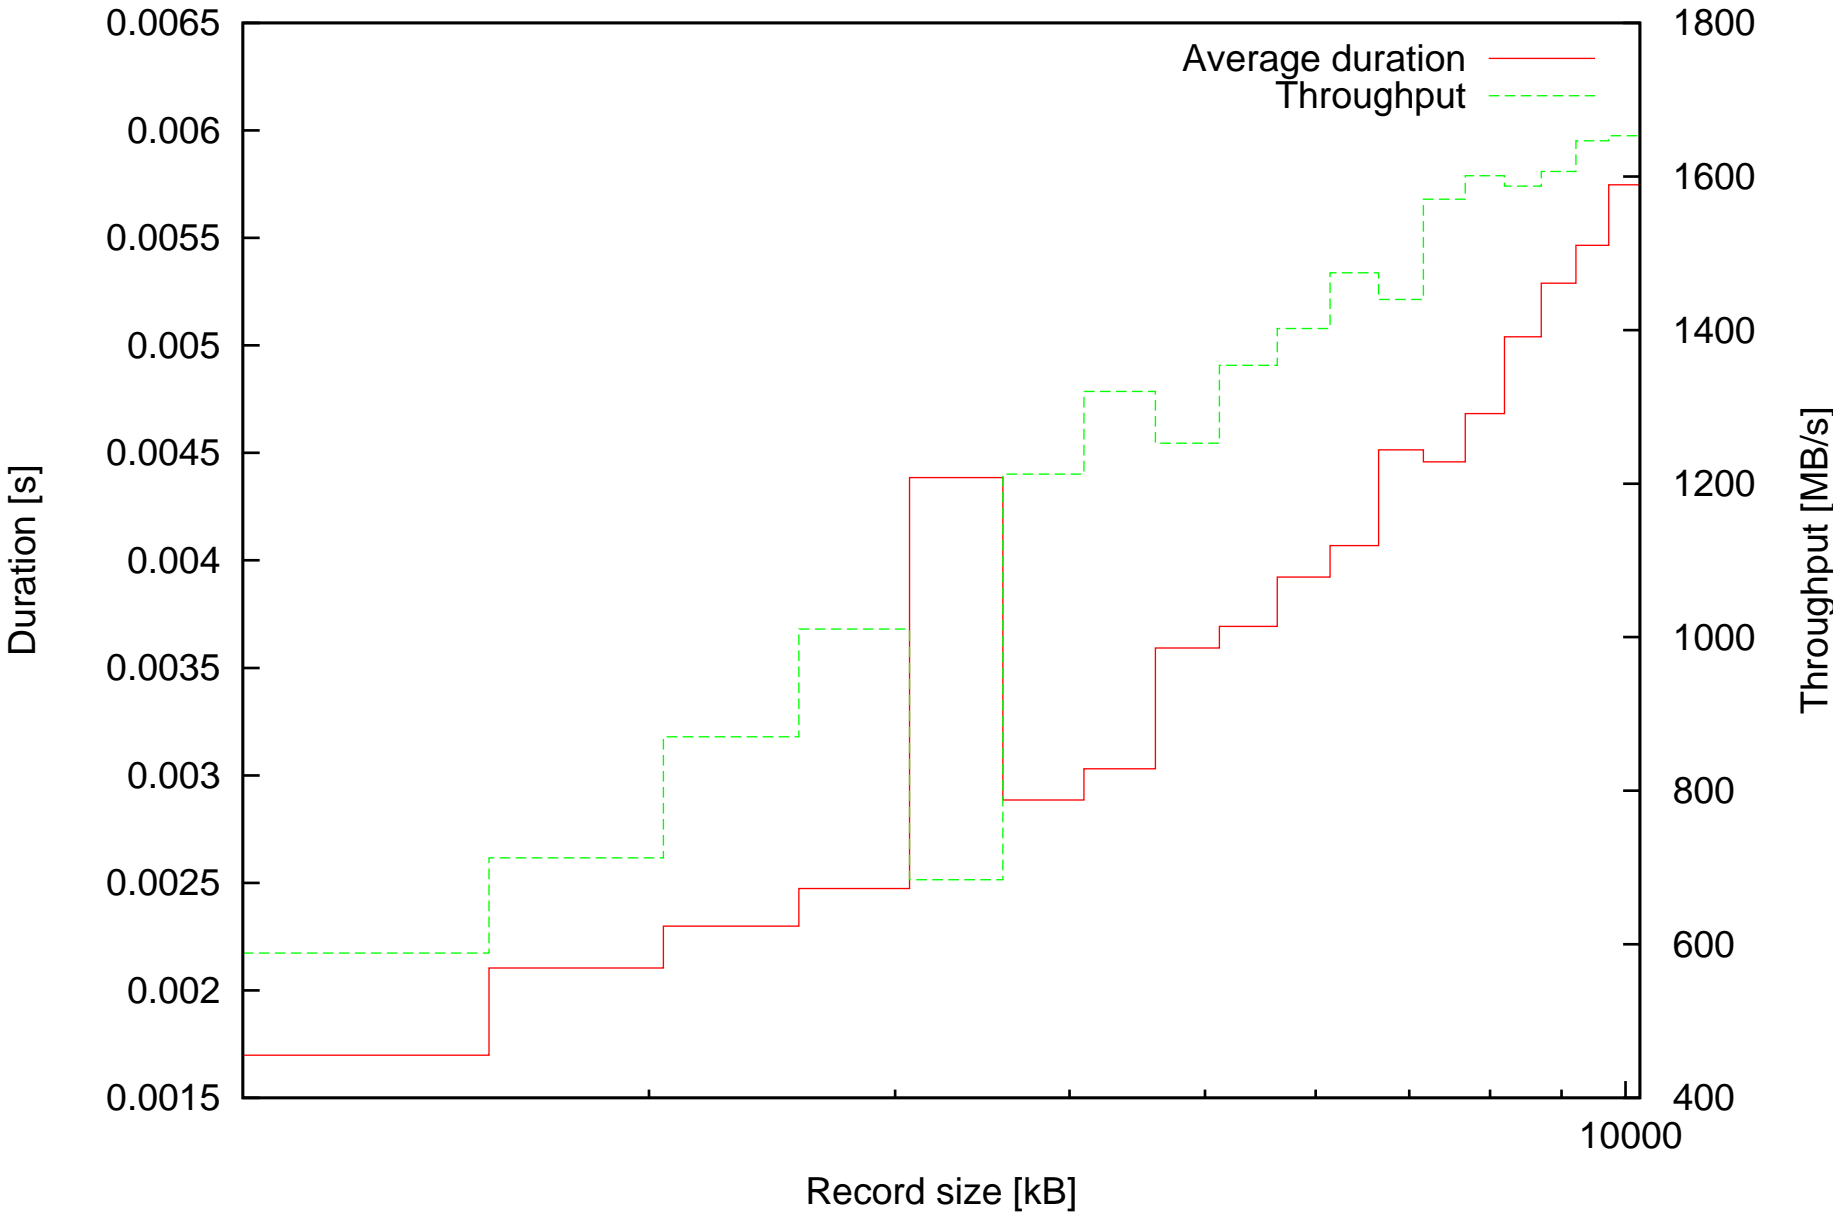

Average duration of discard operations and Throughput in MB/s depending on record size

Summary of duration of discard operations and Throughput in MB/s depending on record size

Minimal and maximal durations depending on record size