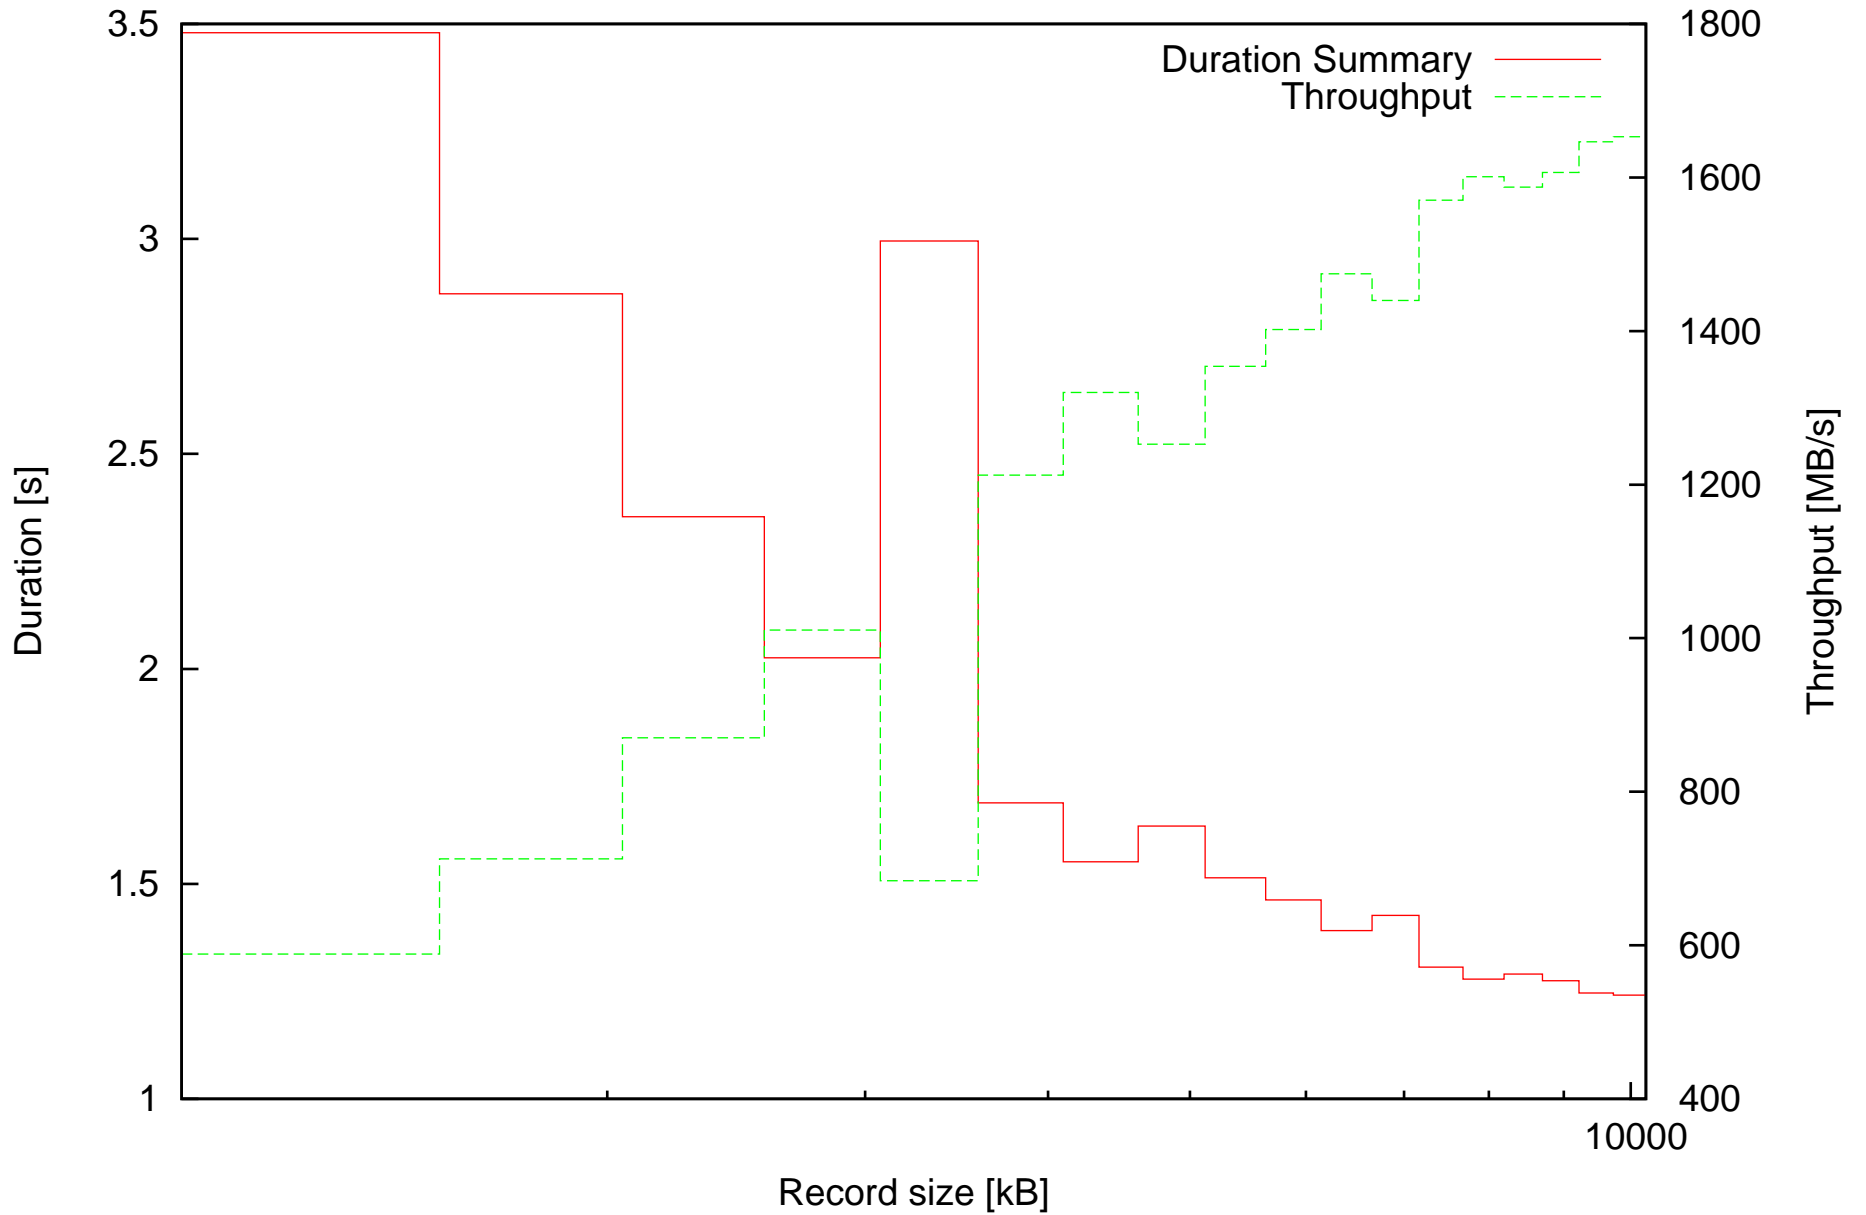

Average duration of discard operations and Throughput in MB/s depending on record size

Summary of duration of discard operations and Throughput in MB/s depending on record size

Minimal and maximal durations depending on record size