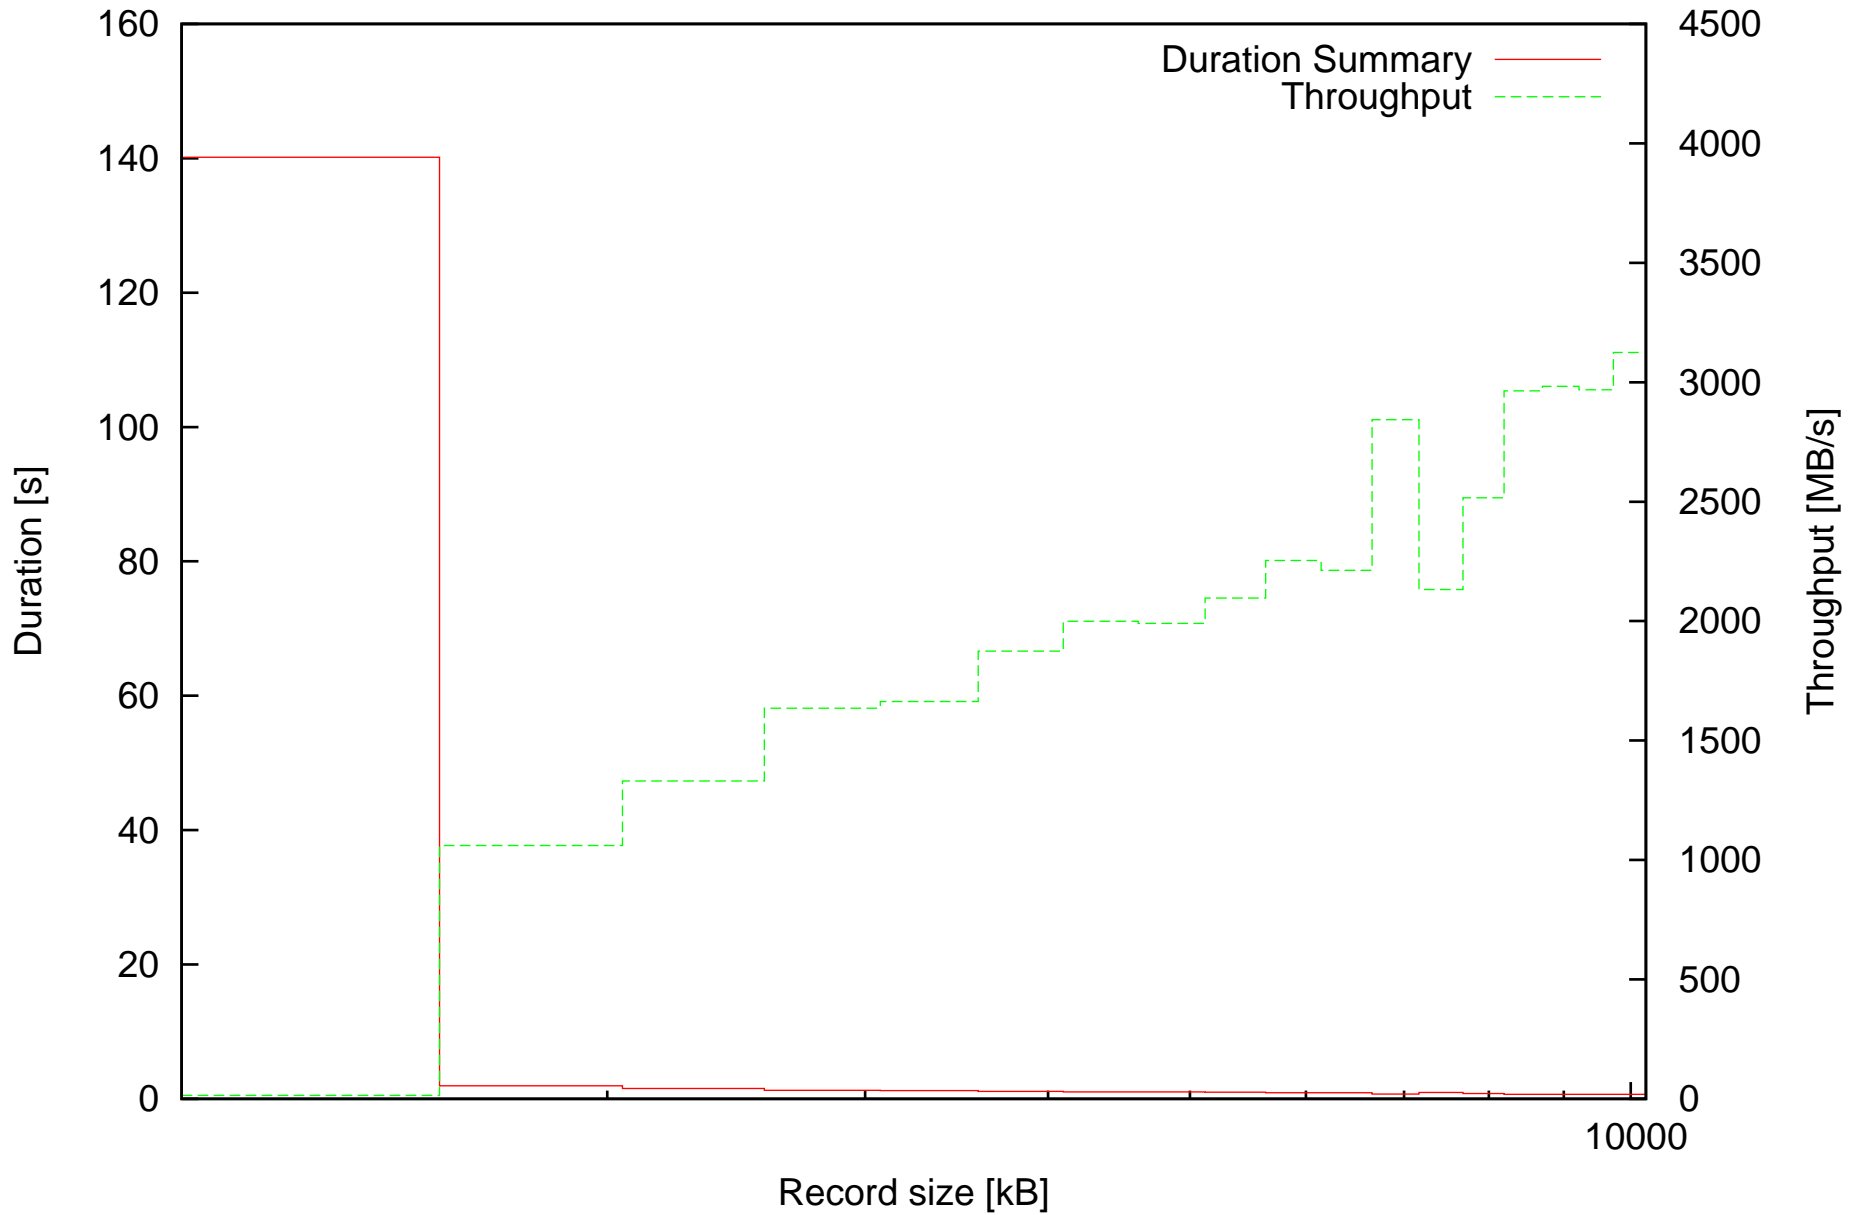

Average duration of discard operations and Throughput in MB/s depending on record size

Summary of duration of discard operations and Throughput in MB/s depending on record size

Minimal and maximal durations depending on record size