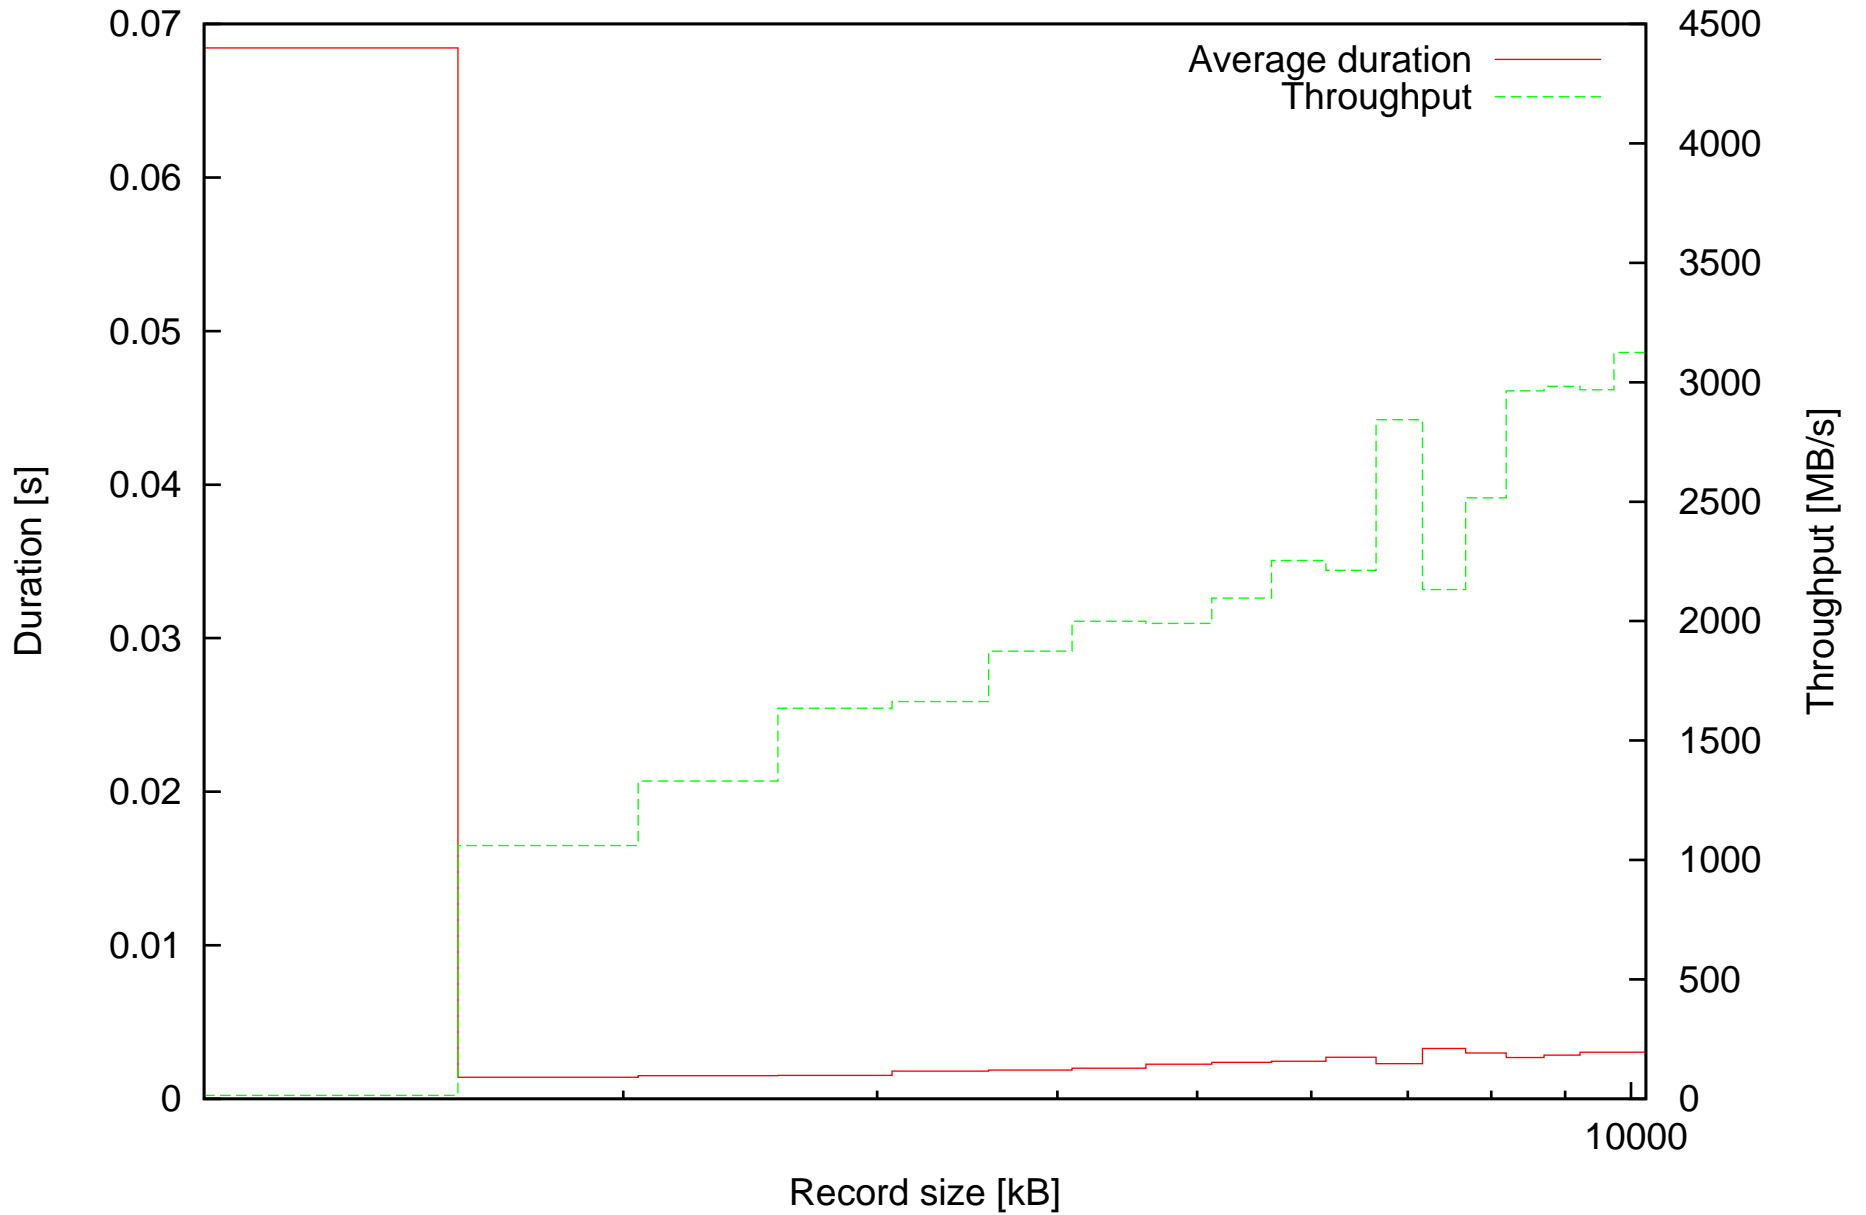

Average duration of discard operations and Throughput in MB/s depending on record size

Summary of duration of discard operations and Throughput in MB/s depending on record size

Minimal and maximal durations depending on record size