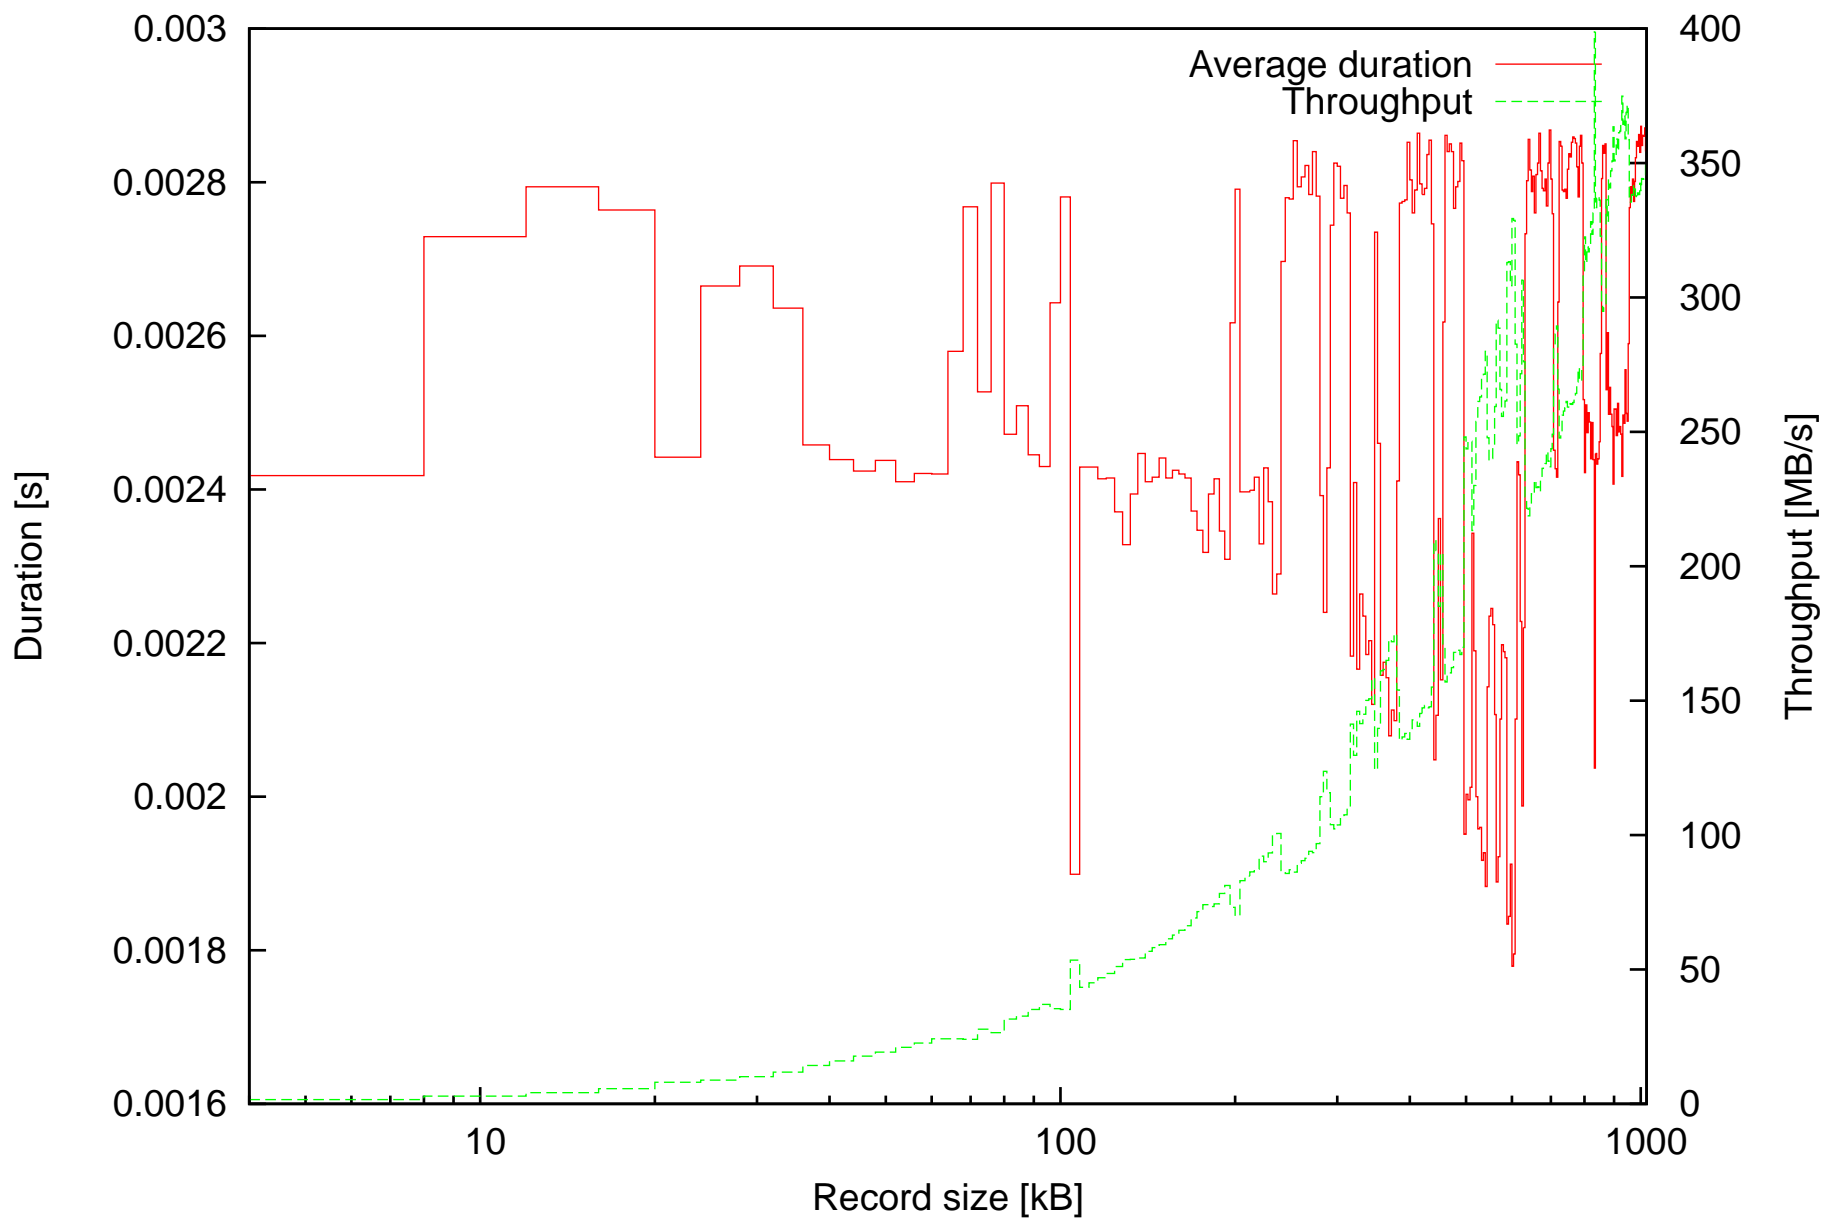

Average duration of discard operations and Throughput in MB/s depending on record size

Summary of duration of discard operations and Throughput in MB/s depending on record size

Minimal and maximal durations depending on record size