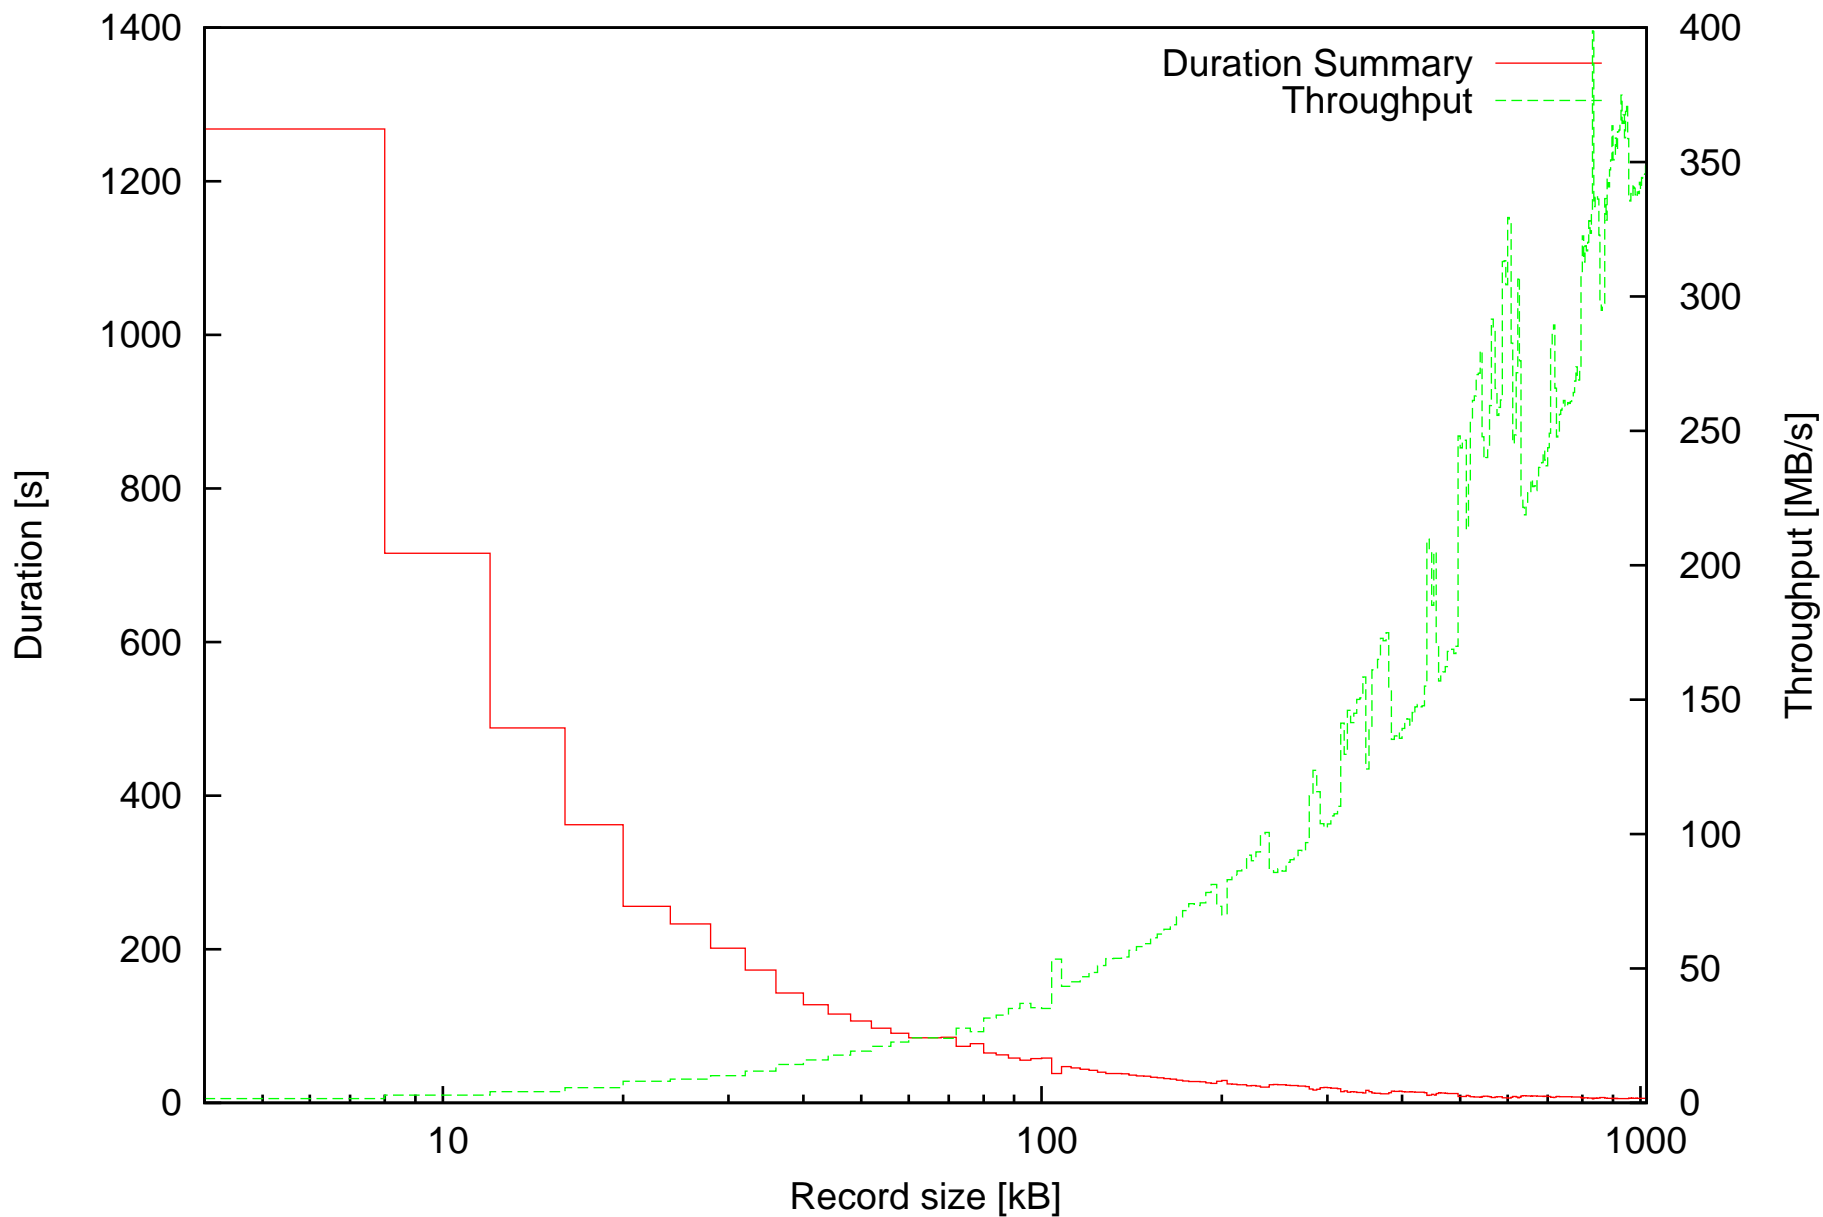

Average duration of discard operations and Throughput in MB/s depending on record size

Summary of duration of discard operations and Throughput in MB/s depending on record size

Minimal and maximal durations depending on record size