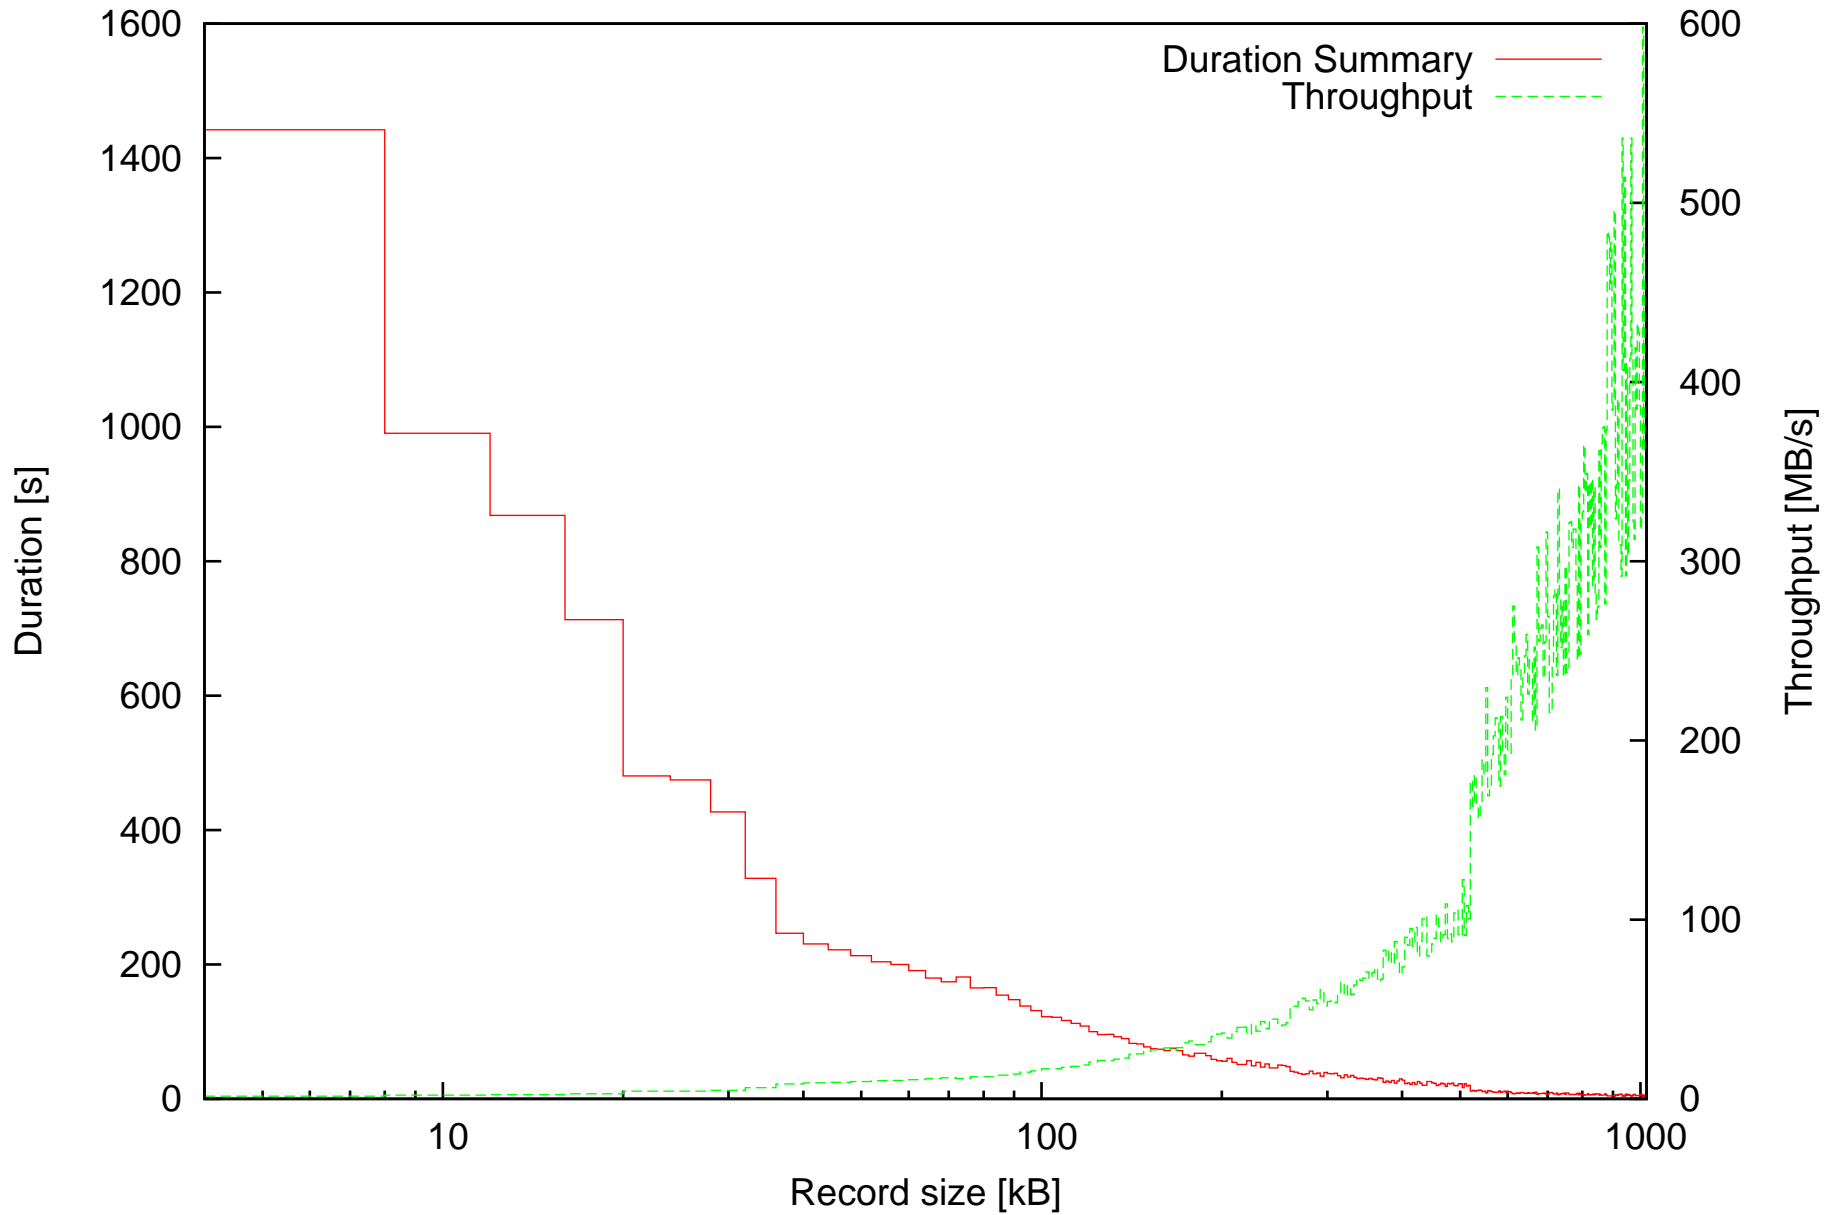

Average duration of discard operations and Throughput in MB/s depending on record size

Summary of duration of discard operations and Throughput in MB/s depending on record size

Minimal and maximal durations depending on record size