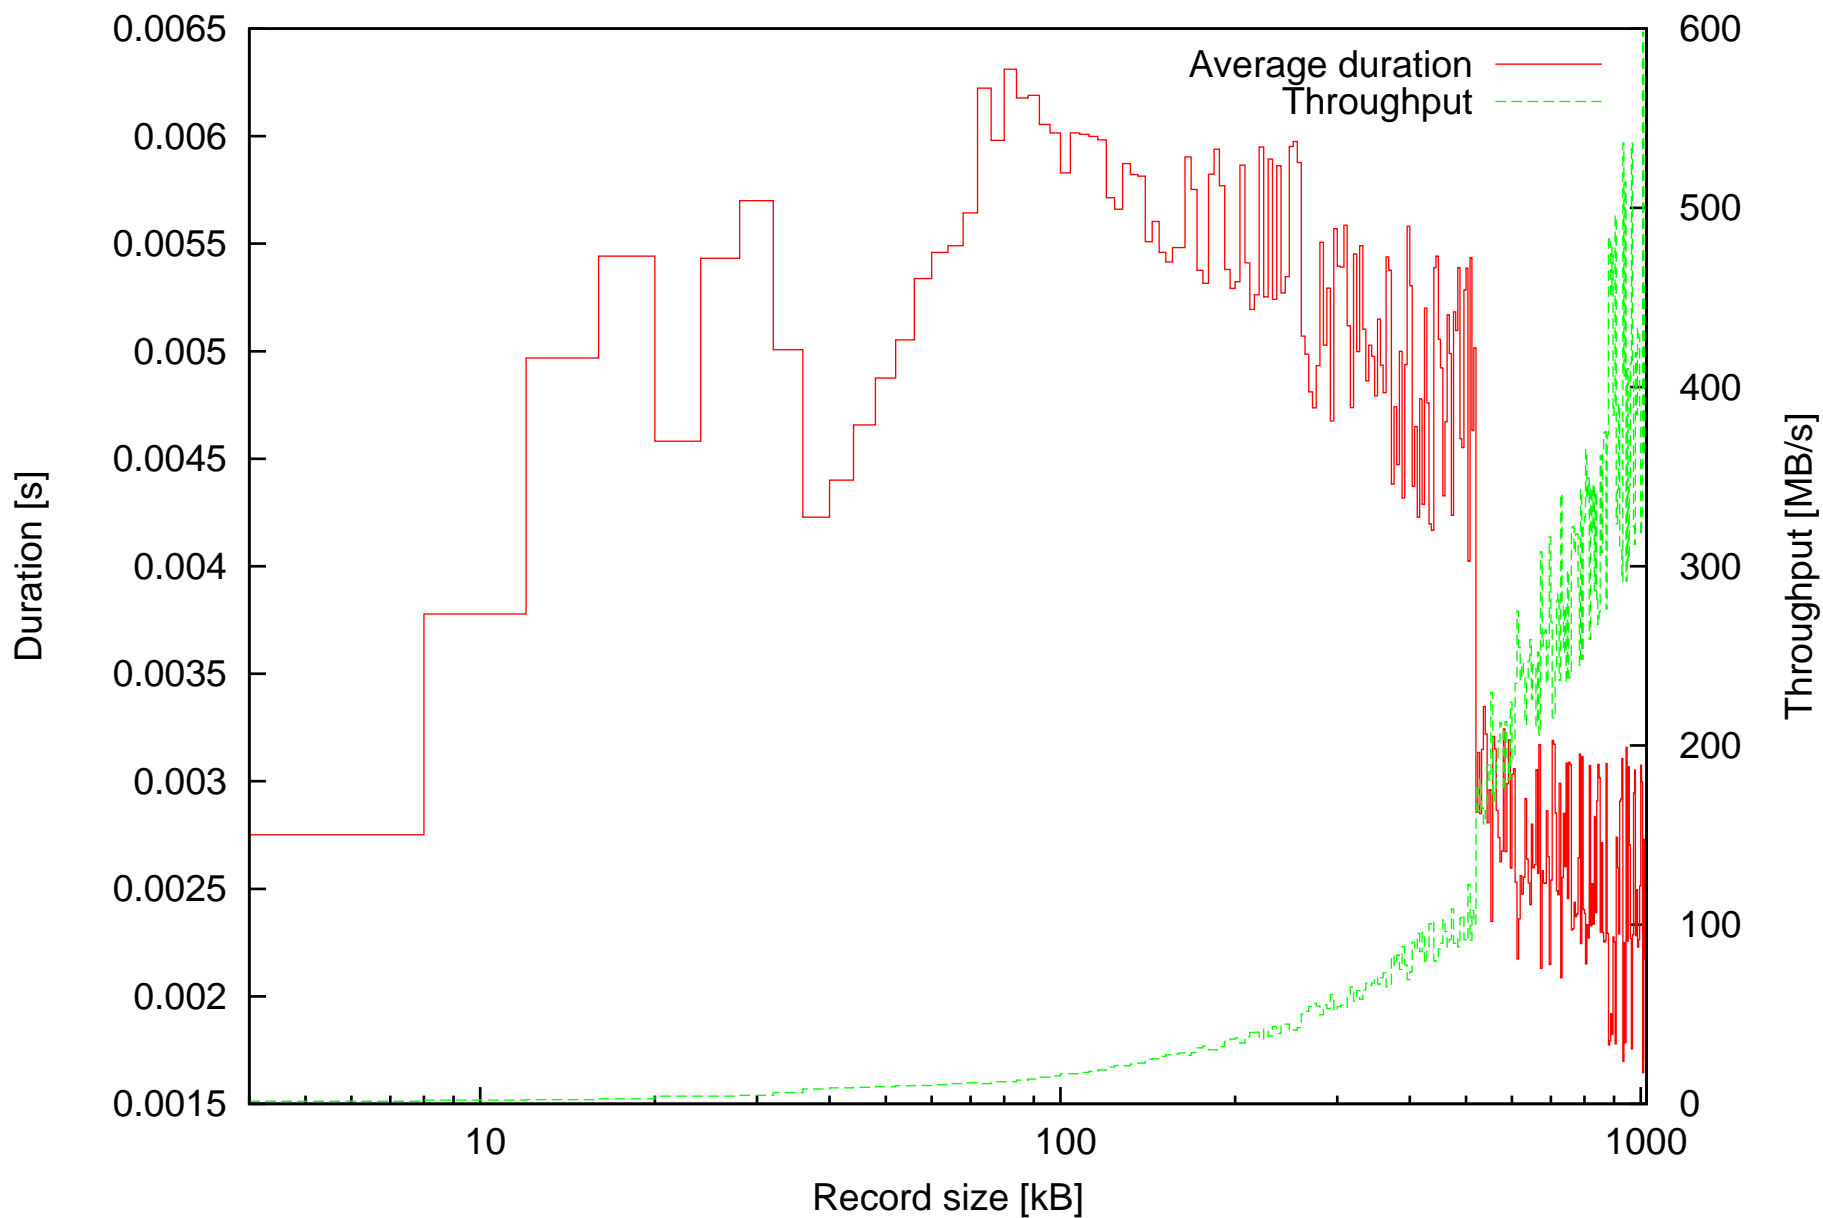

Average duration of discard operations and Throughput in MB/s depending on record size

Summary of duration of discard operations and Throughput in MB/s depending on record size

Minimal and maximal durations depending on record size