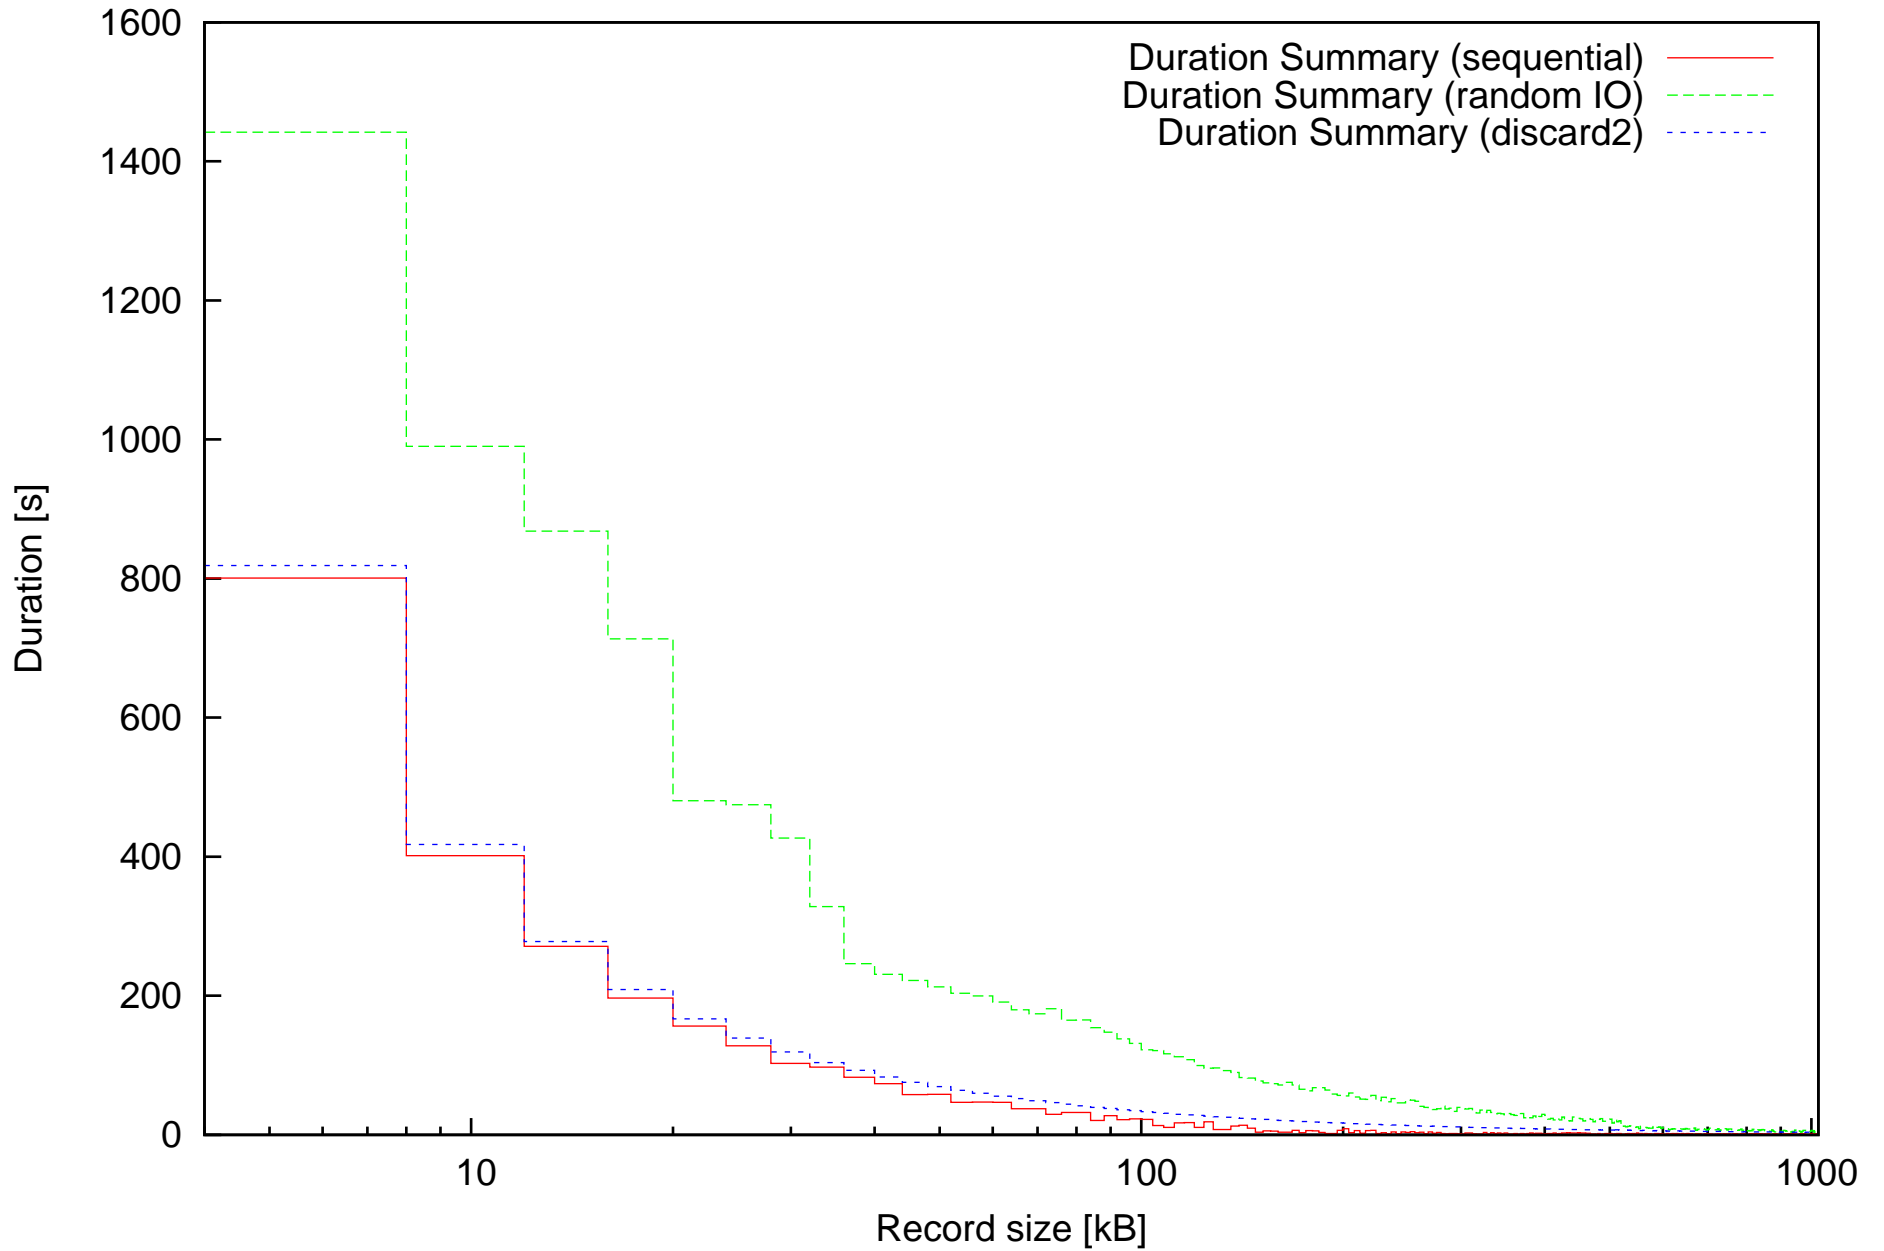

Comparison of Average duration in all modes

Comparison of Summary of duration in all modes

Comparison of Throughput in sequential and Random IO mode