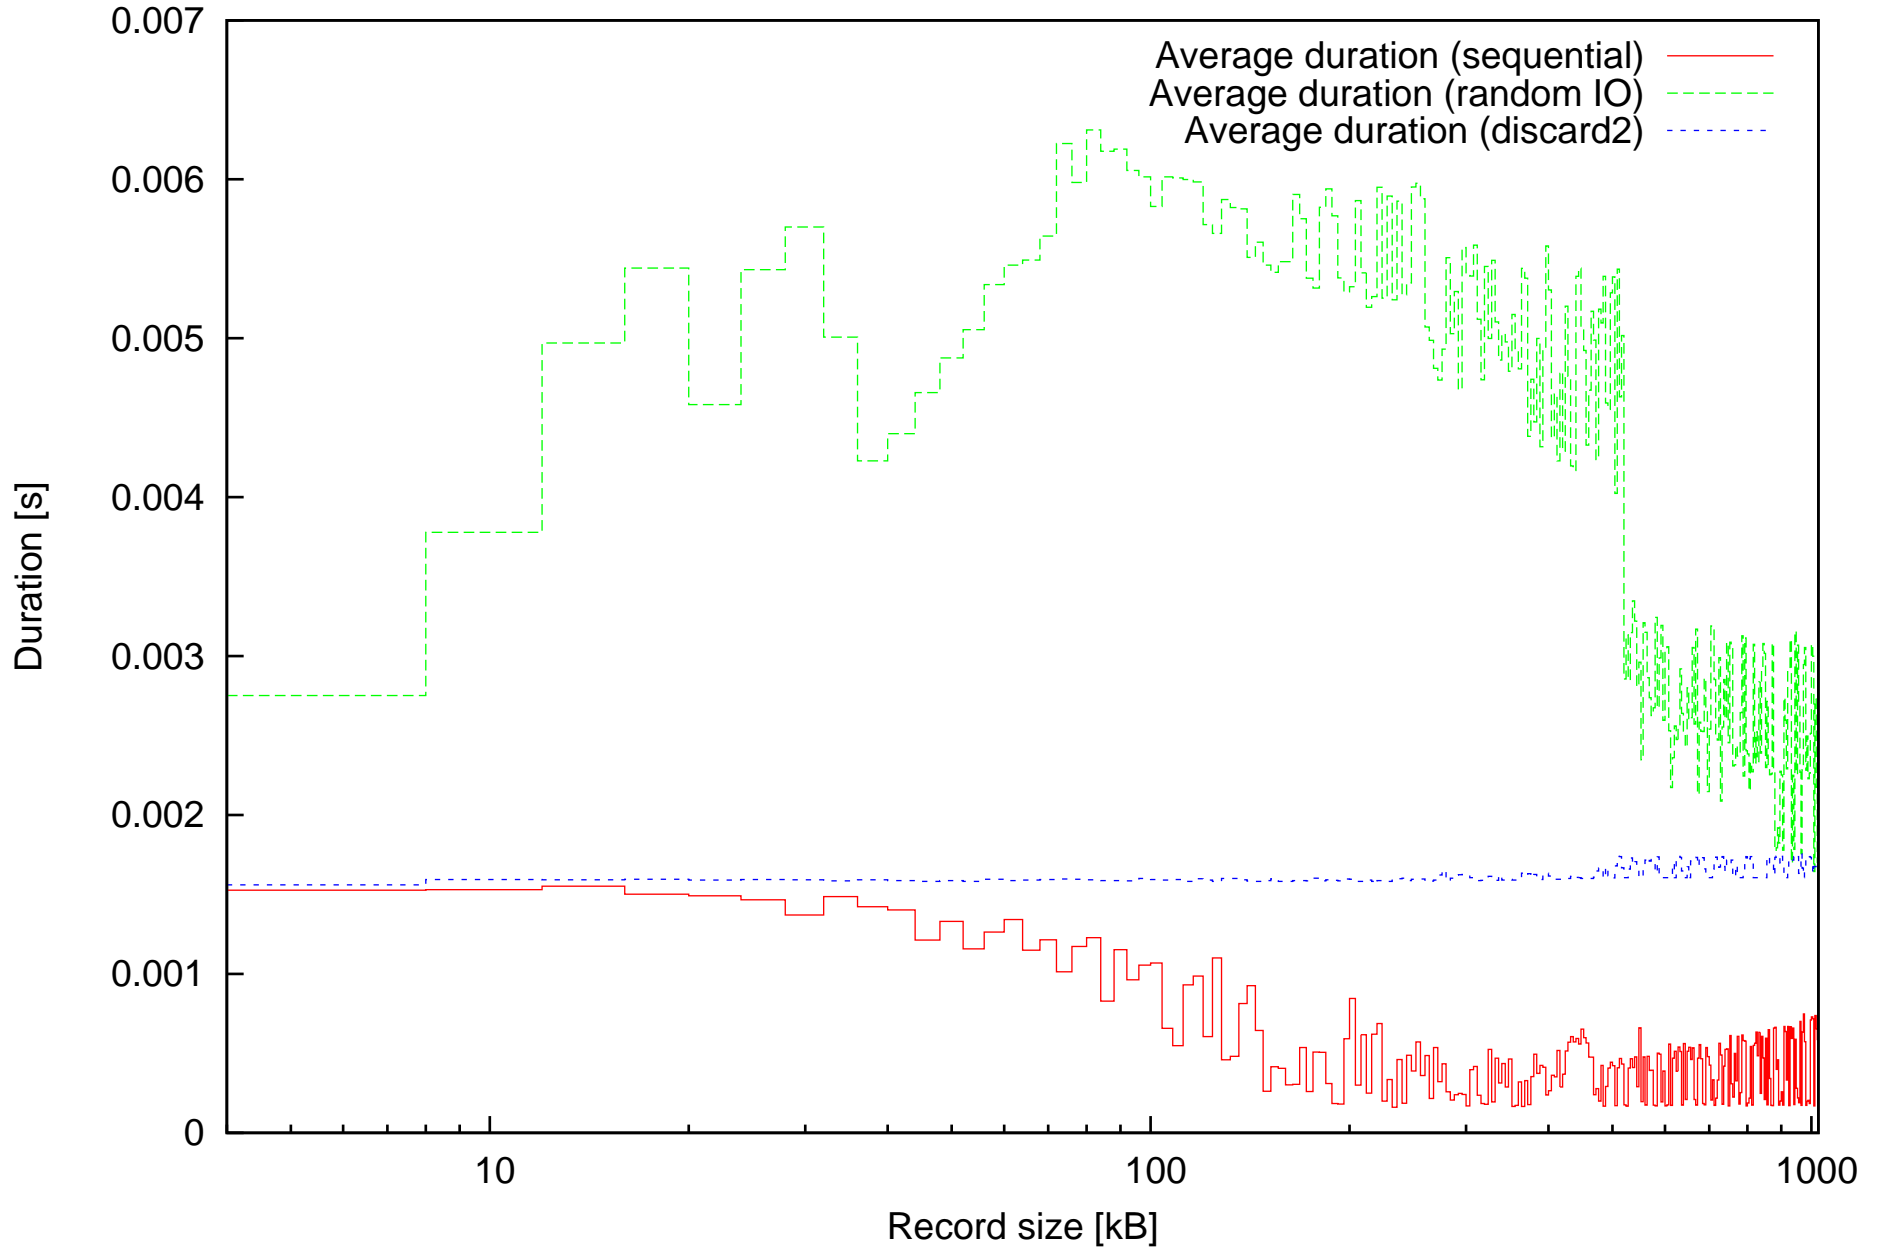

Comparison of Average duration in all modes

Comparison of Summary of duration in all modes

Comparison of Throughput in sequential and Random IO mode