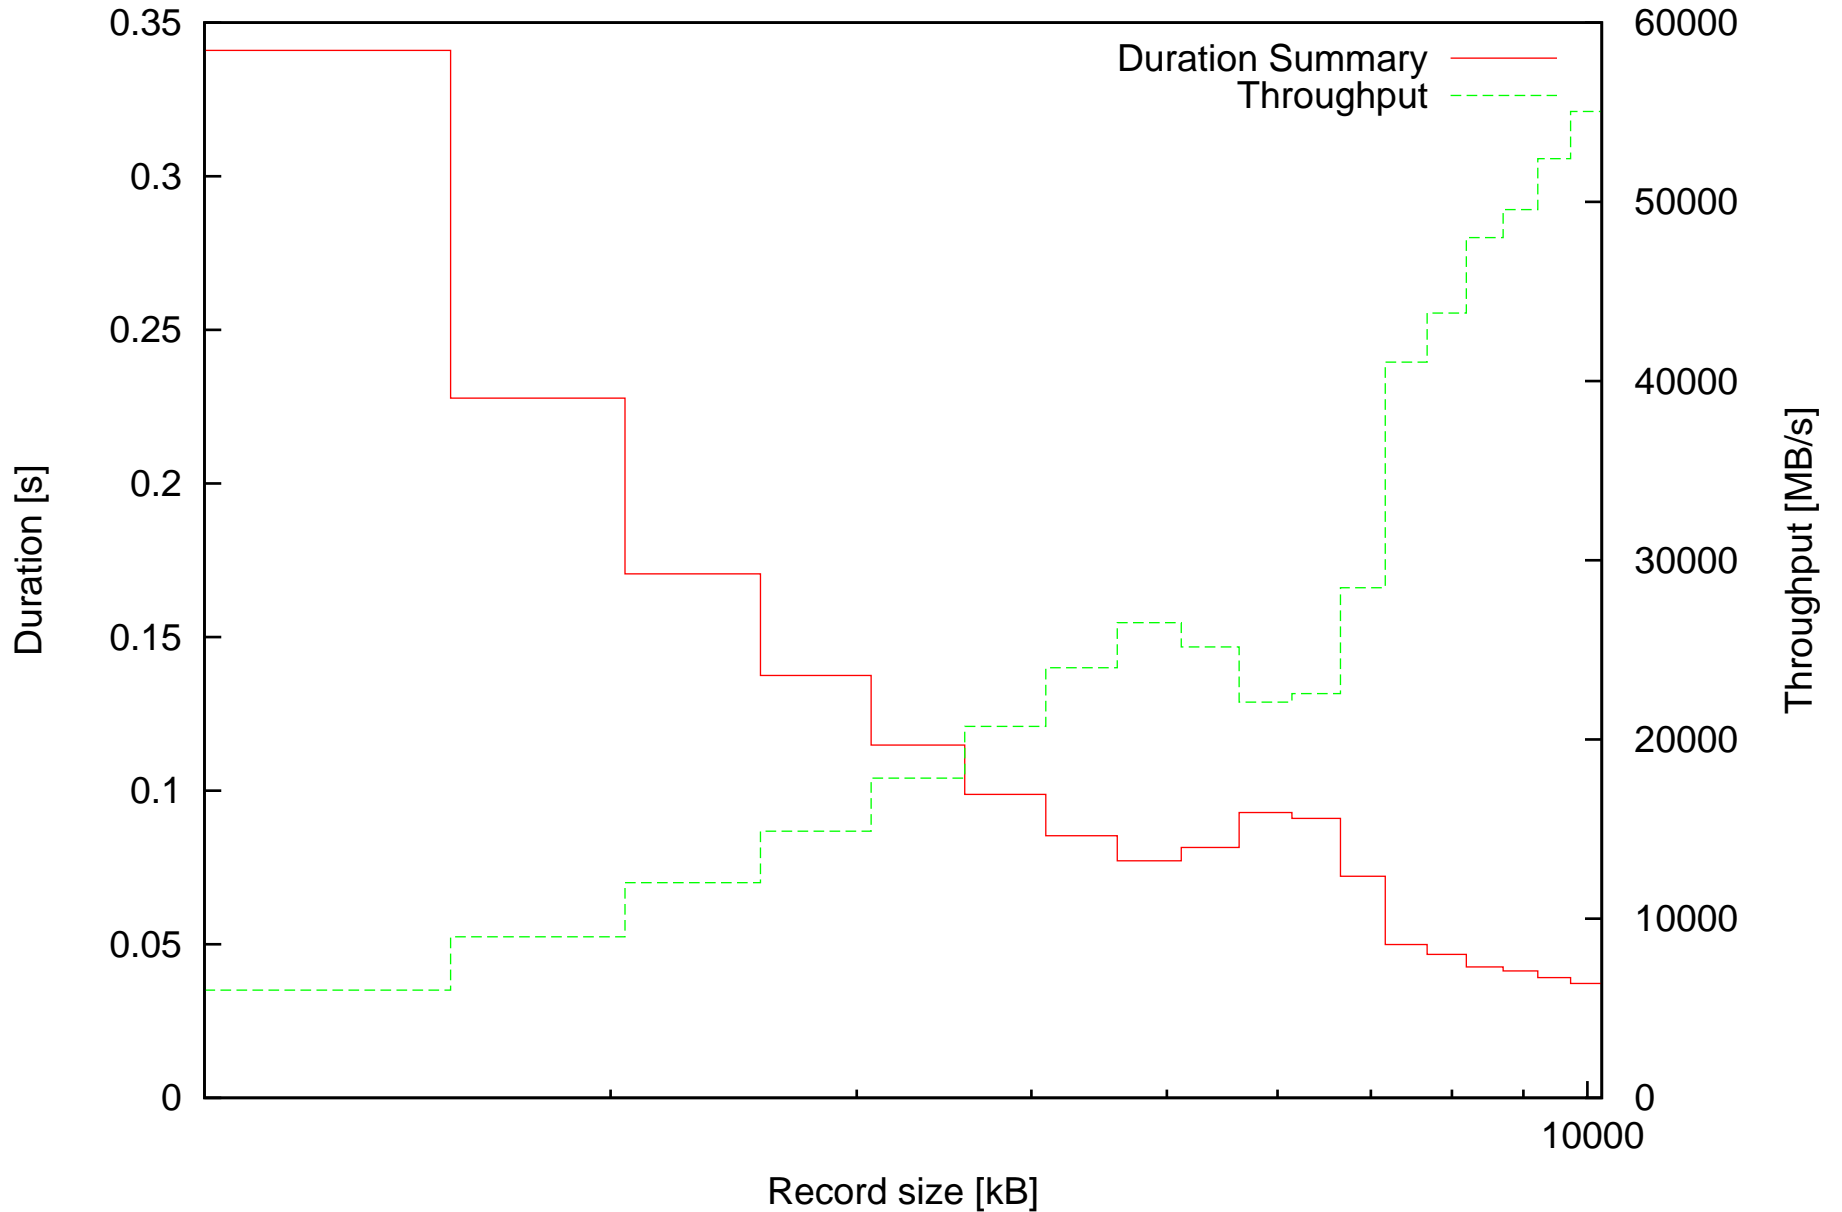

Average duration of discard operations and Throughput in MB/s depending on record size

Summary of duration of discard operations and Throughput in MB/s depending on record size

Minimal and maximal durations depending on record size