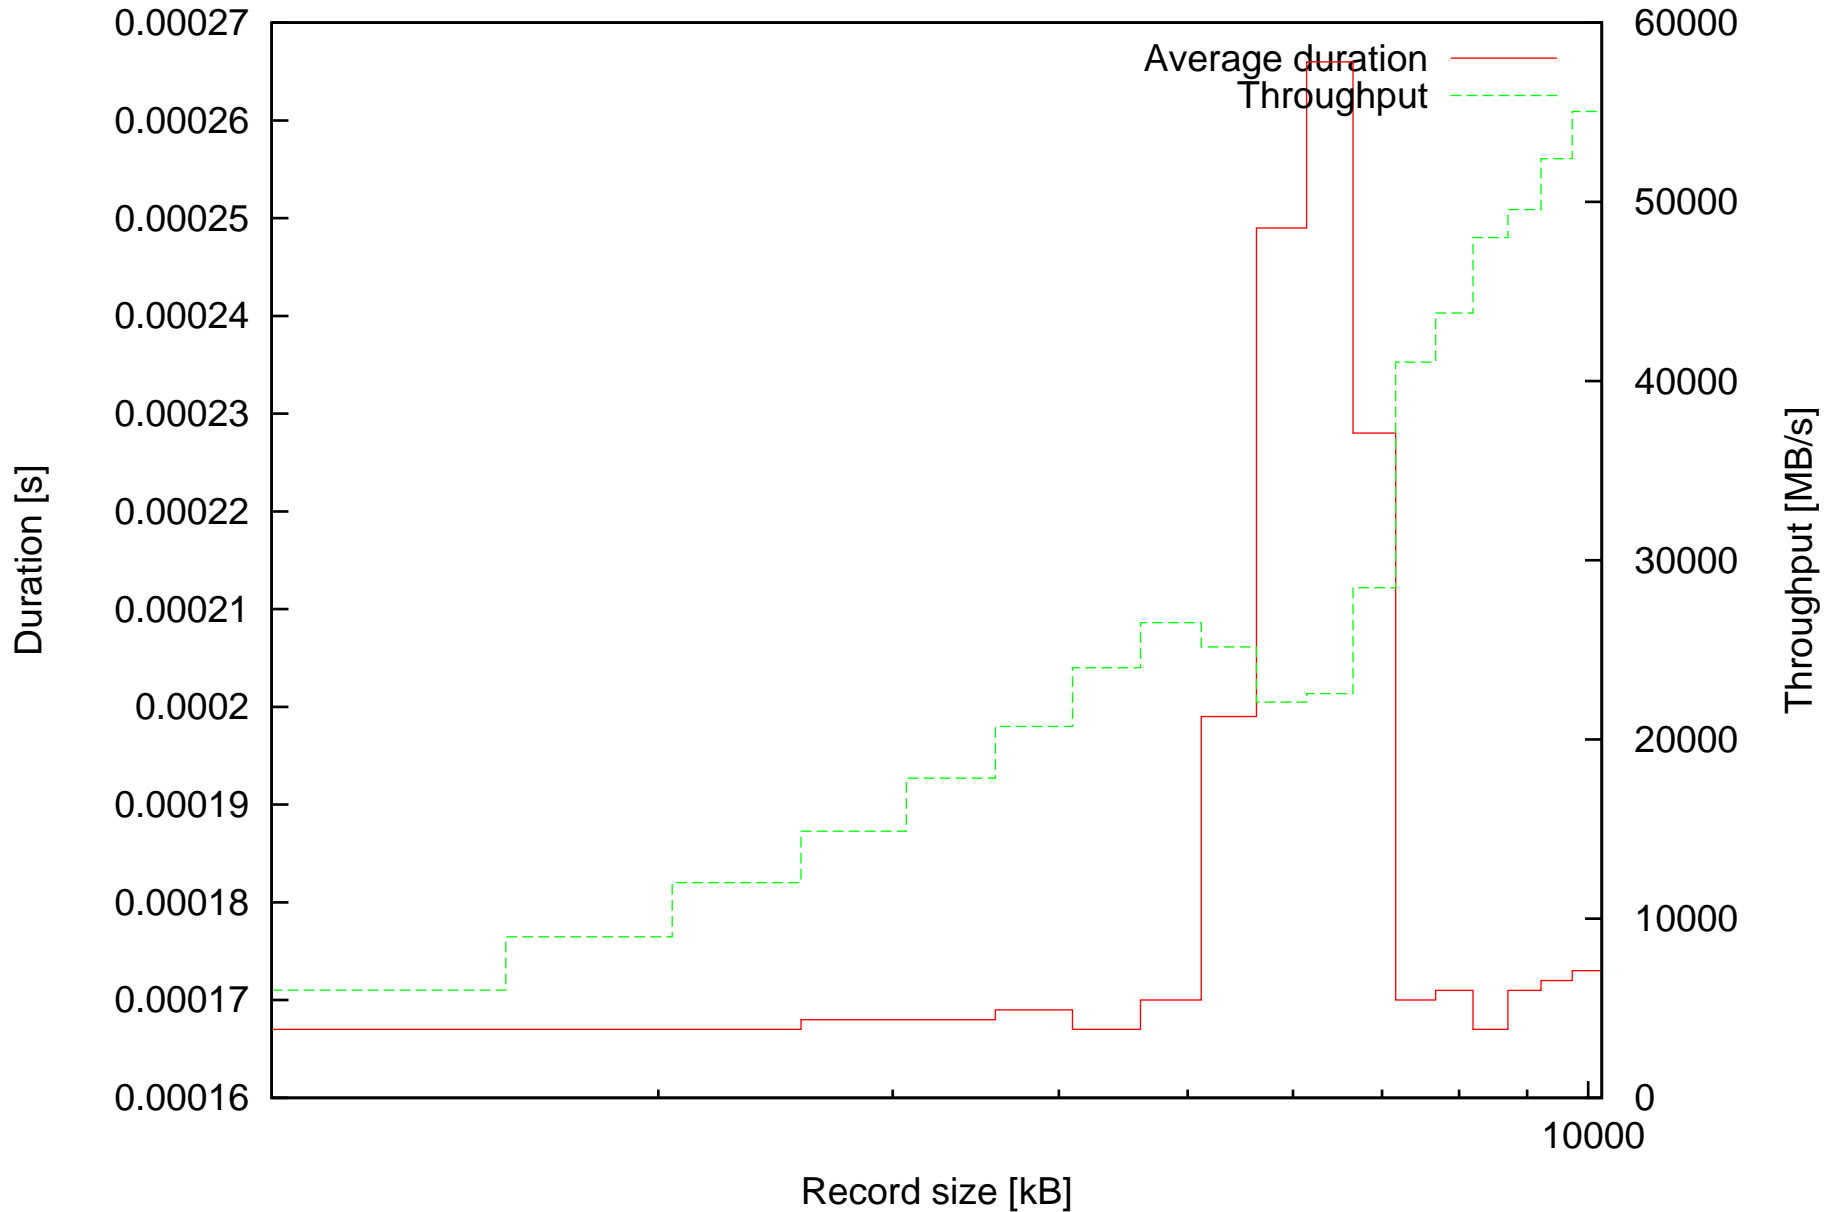

Average duration of discard operations and Throughput in MB/s depending on record size

Summary of duration of discard operations and Throughput in MB/s depending on record size

Minimal and maximal durations depending on record size