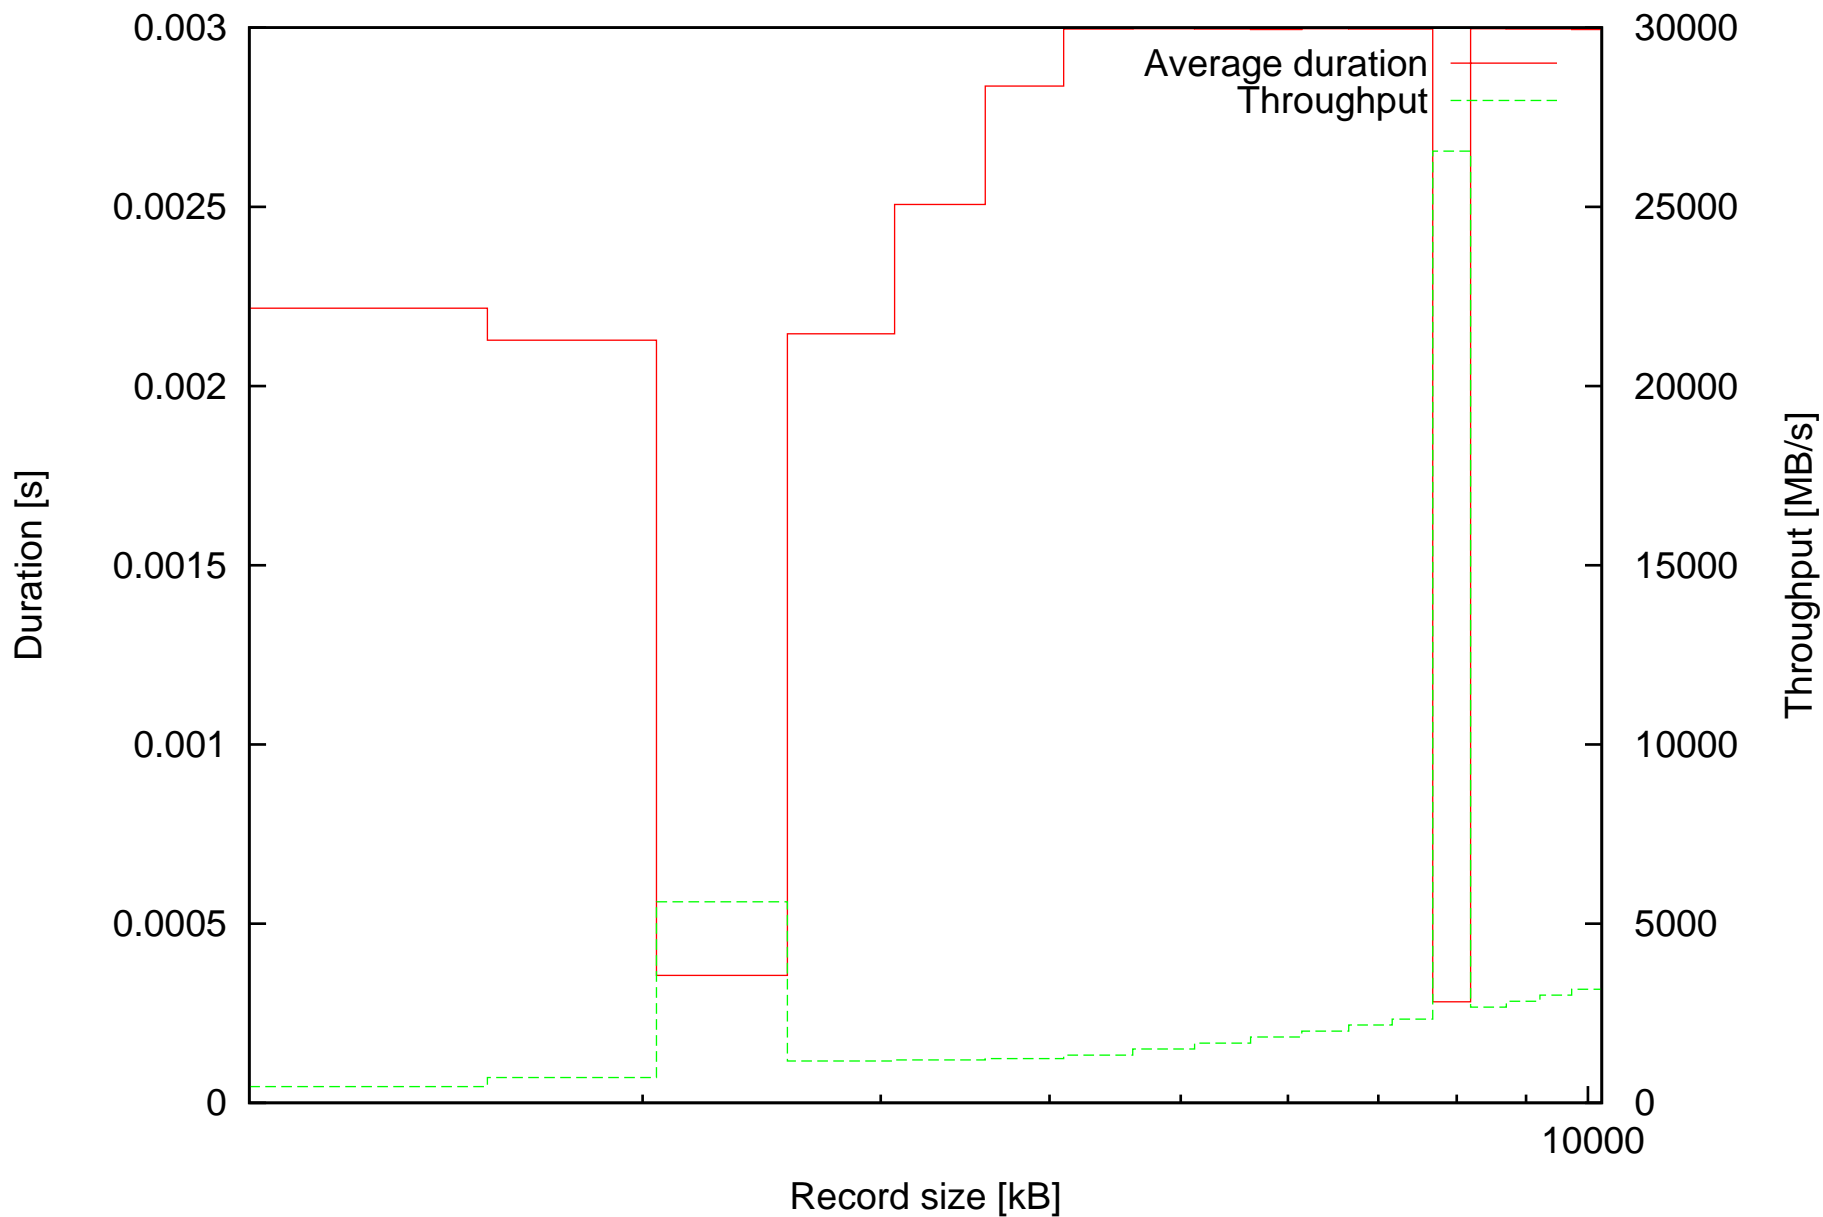

Average duration of discard operations and Throughput in MB/s depending on record size

Summary of duration of discard operations and Throughput in MB/s depending on record size

Minimal and maximal durations depending on record size