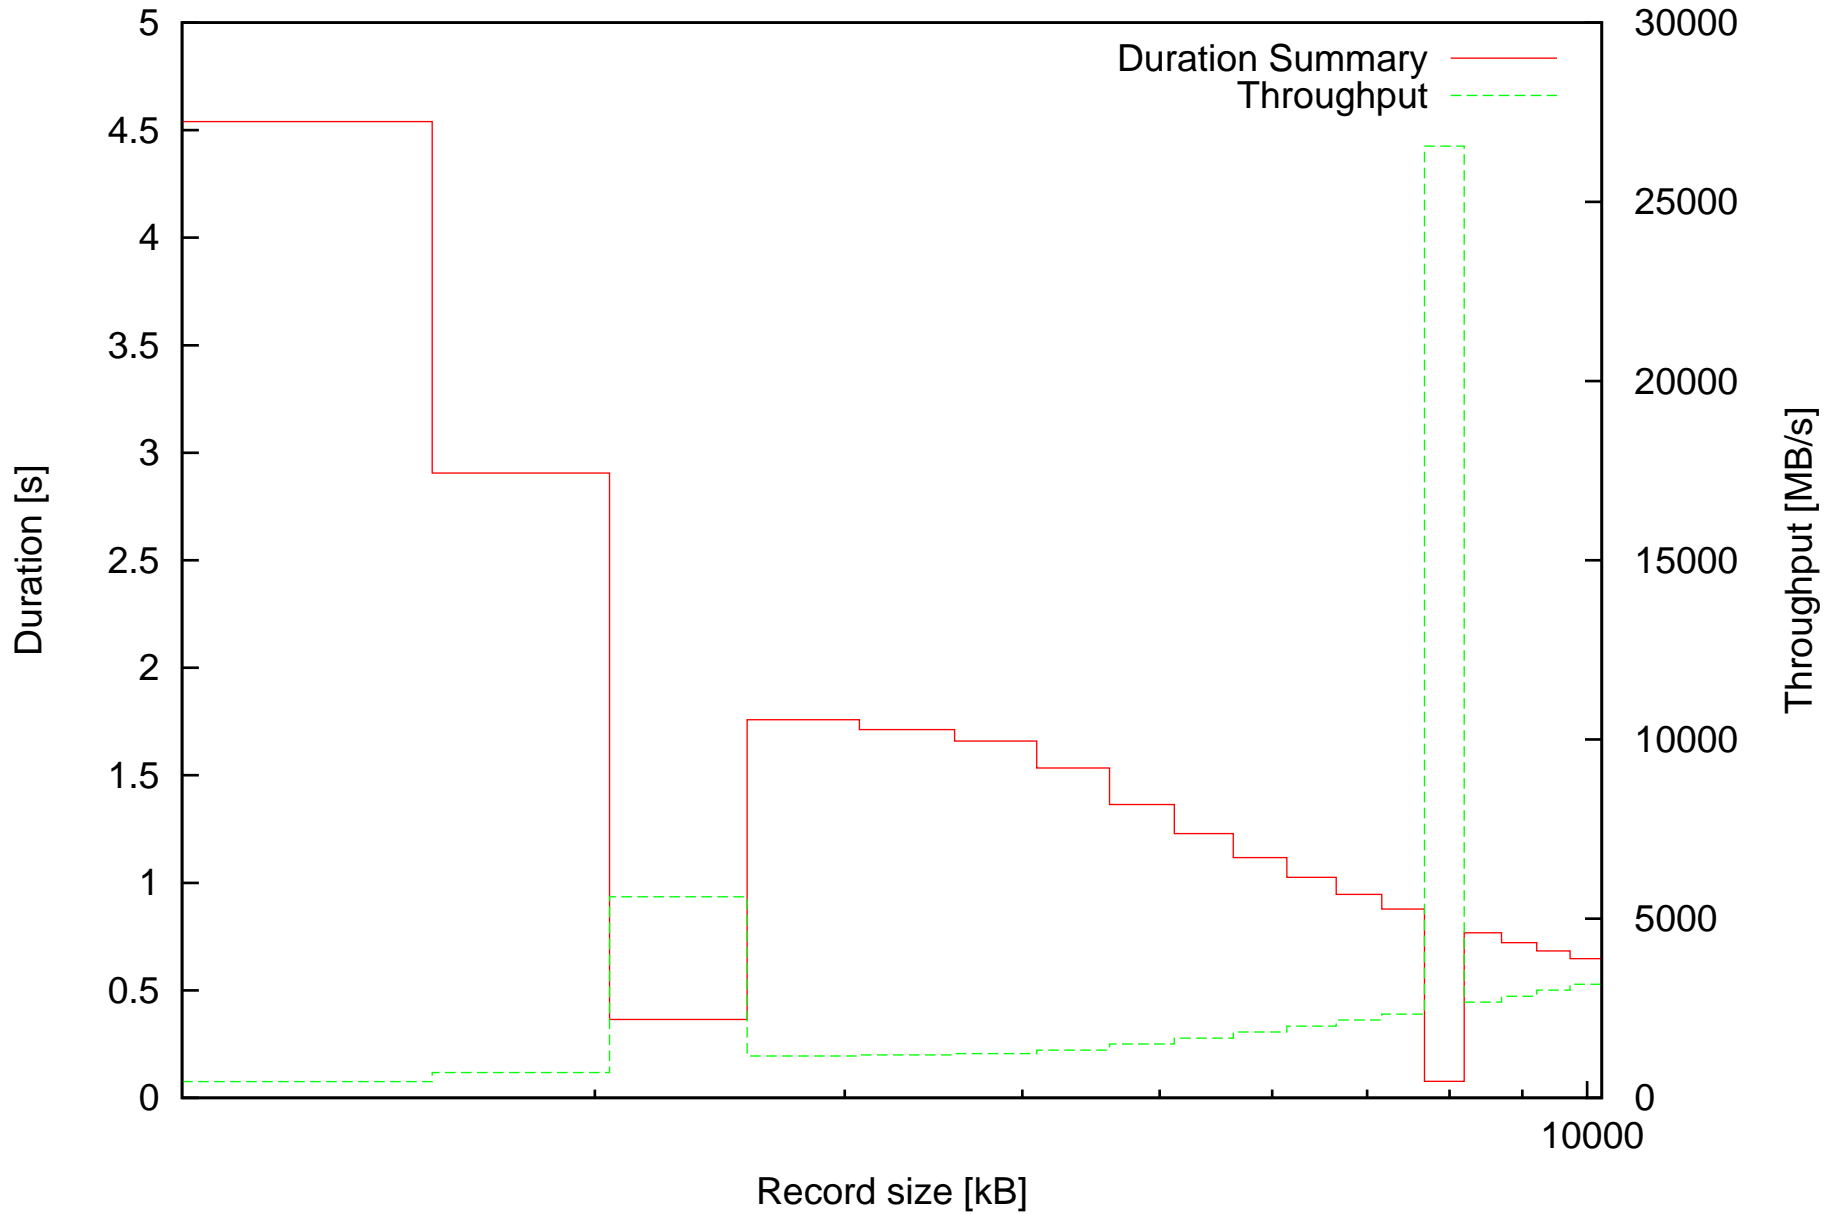

Average duration of discard operations and Throughput in MB/s depending on record size

Summary of duration of discard operations and Throughput in MB/s depending on record size

Minimal and maximal durations depending on record size