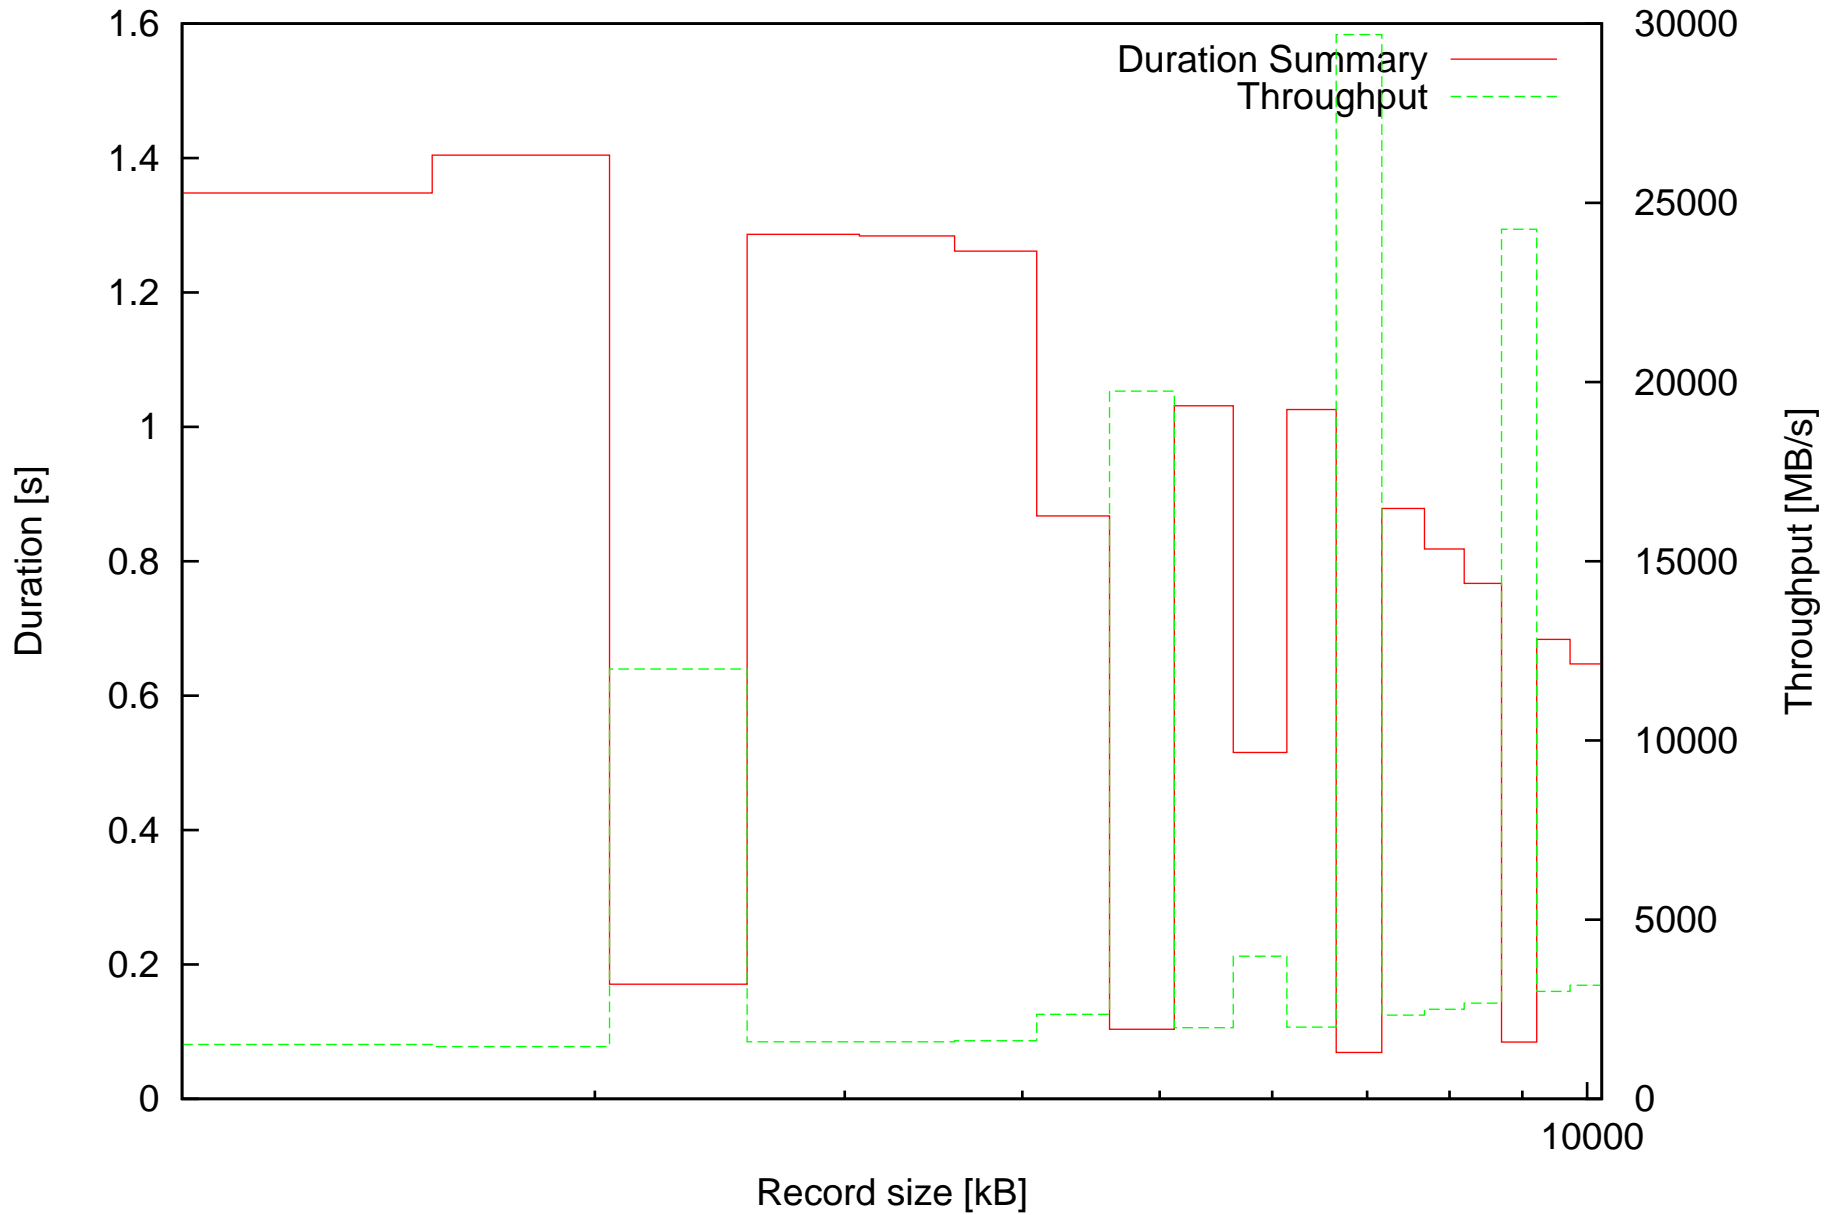

Average duration of discard operations and Throughput in MB/s depending on record size

Summary of duration of discard operations and Throughput in MB/s depending on record size

Minimal and maximal durations depending on record size