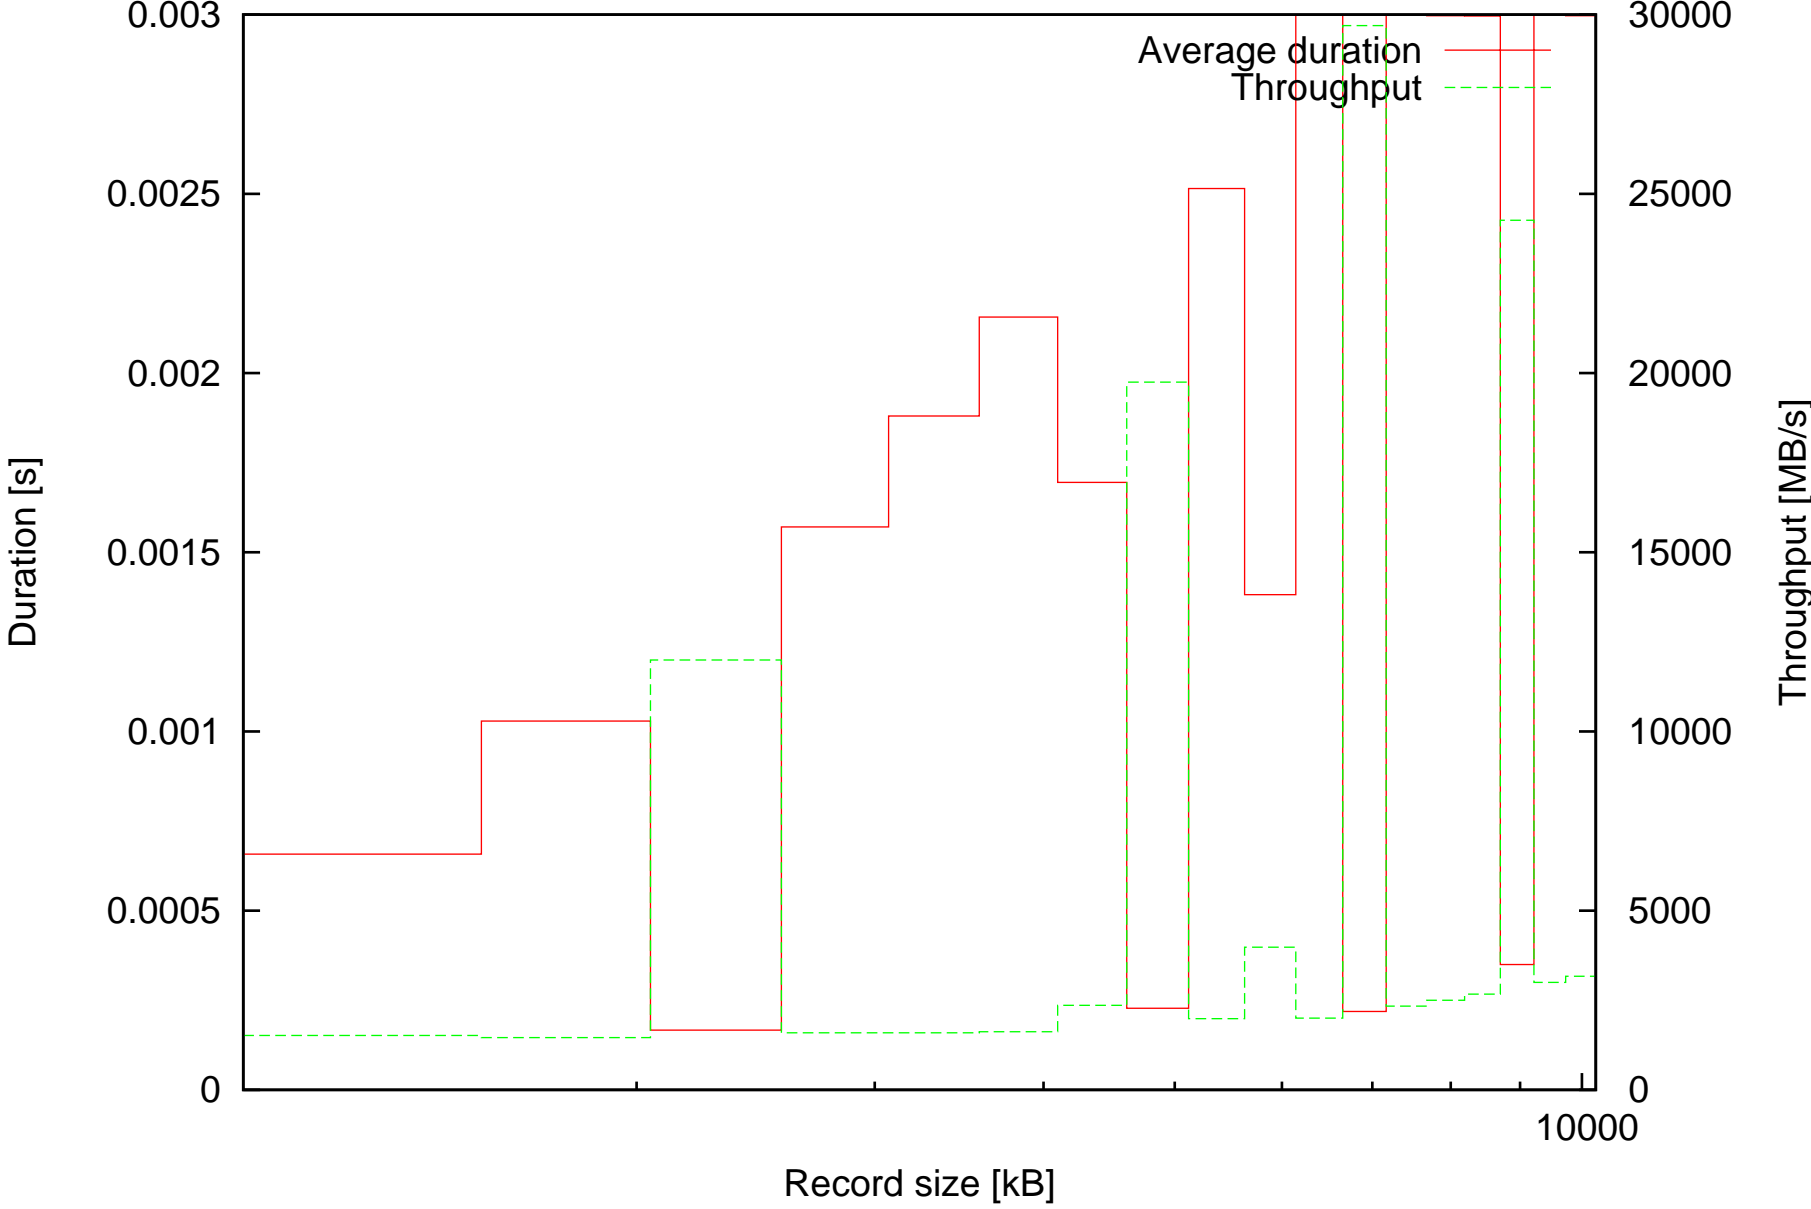

Average duration of discard operations and Throughput in MB/s depending on record size

Summary of duration of discard operations and Throughput in MB/s depending on record size

Minimal and maximal durations depending on record size