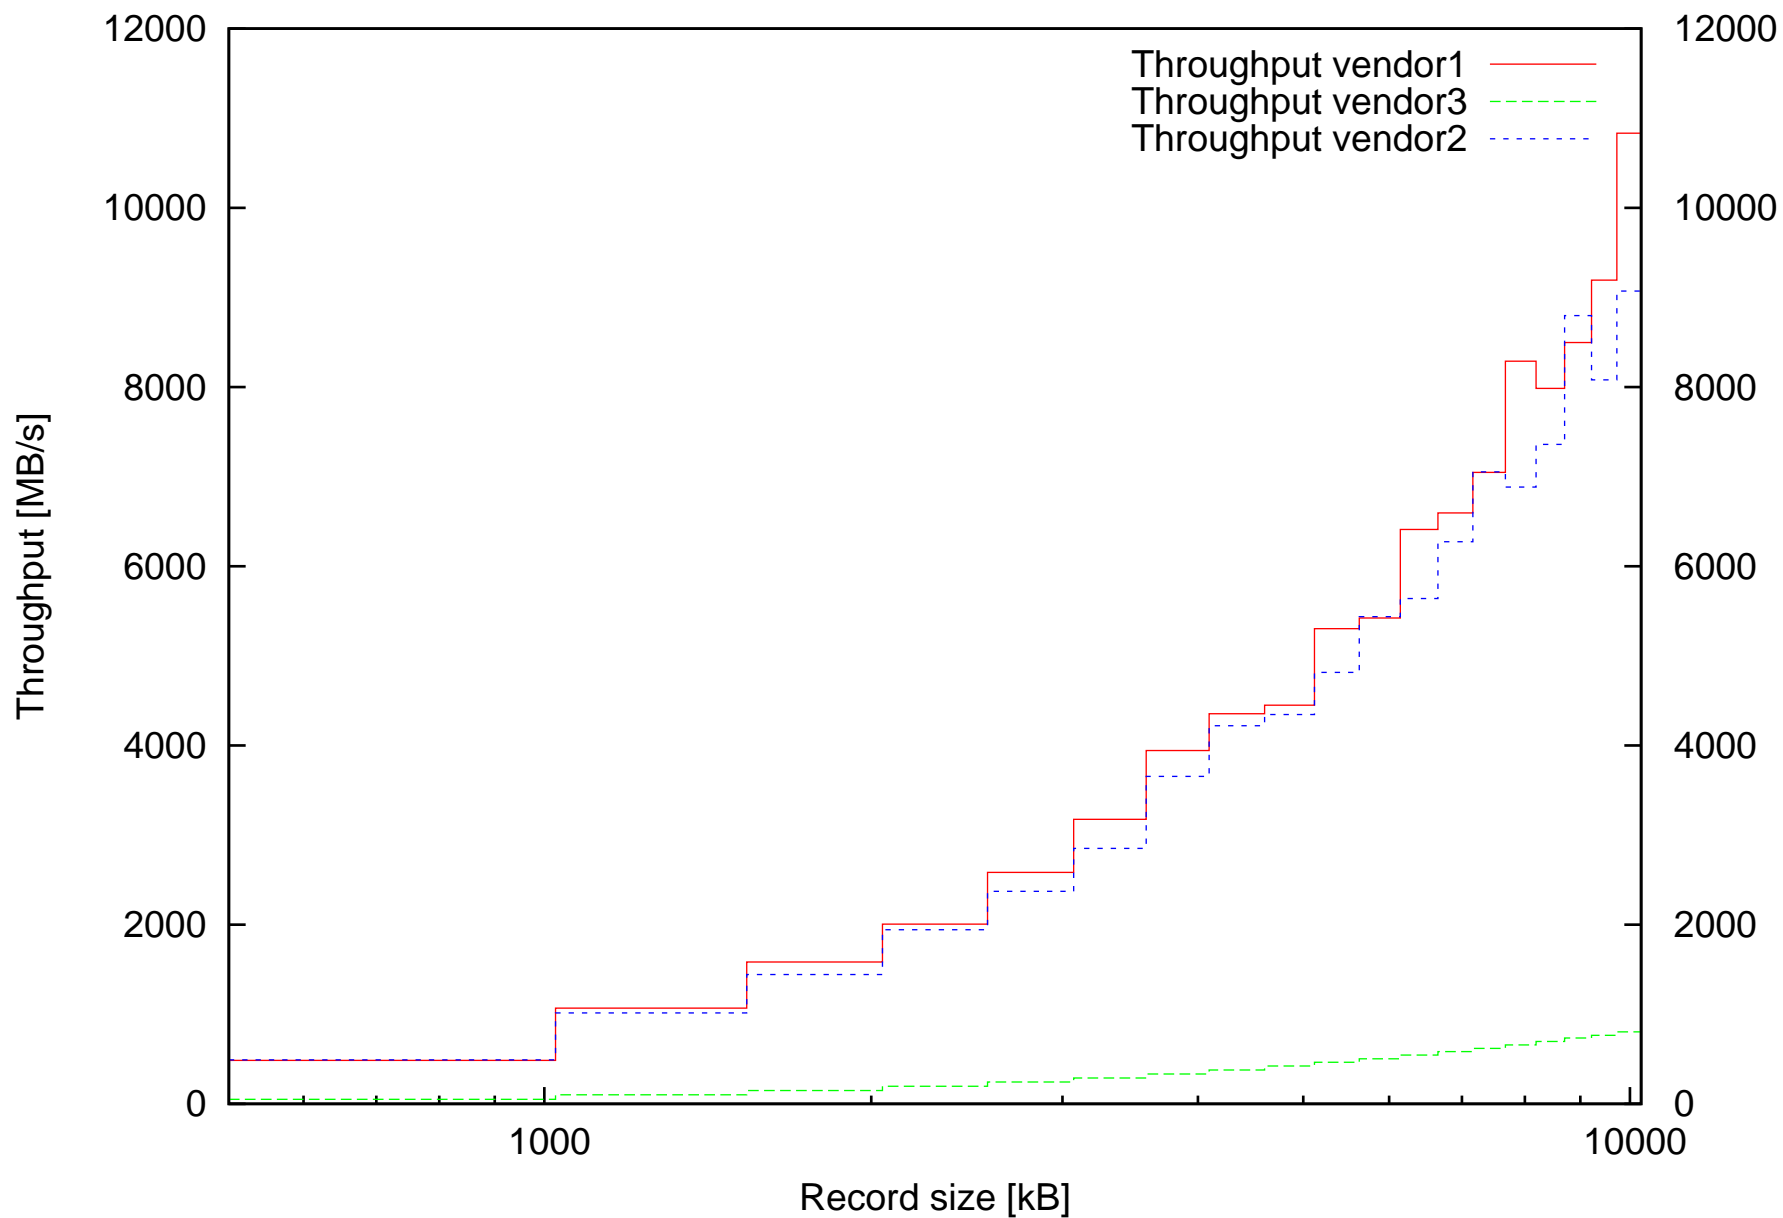

Throughput of discard operations in MB/s
depending on record size

Average duration of discard operation
depending on record size

Summary of duration of discard operations
depending on record size