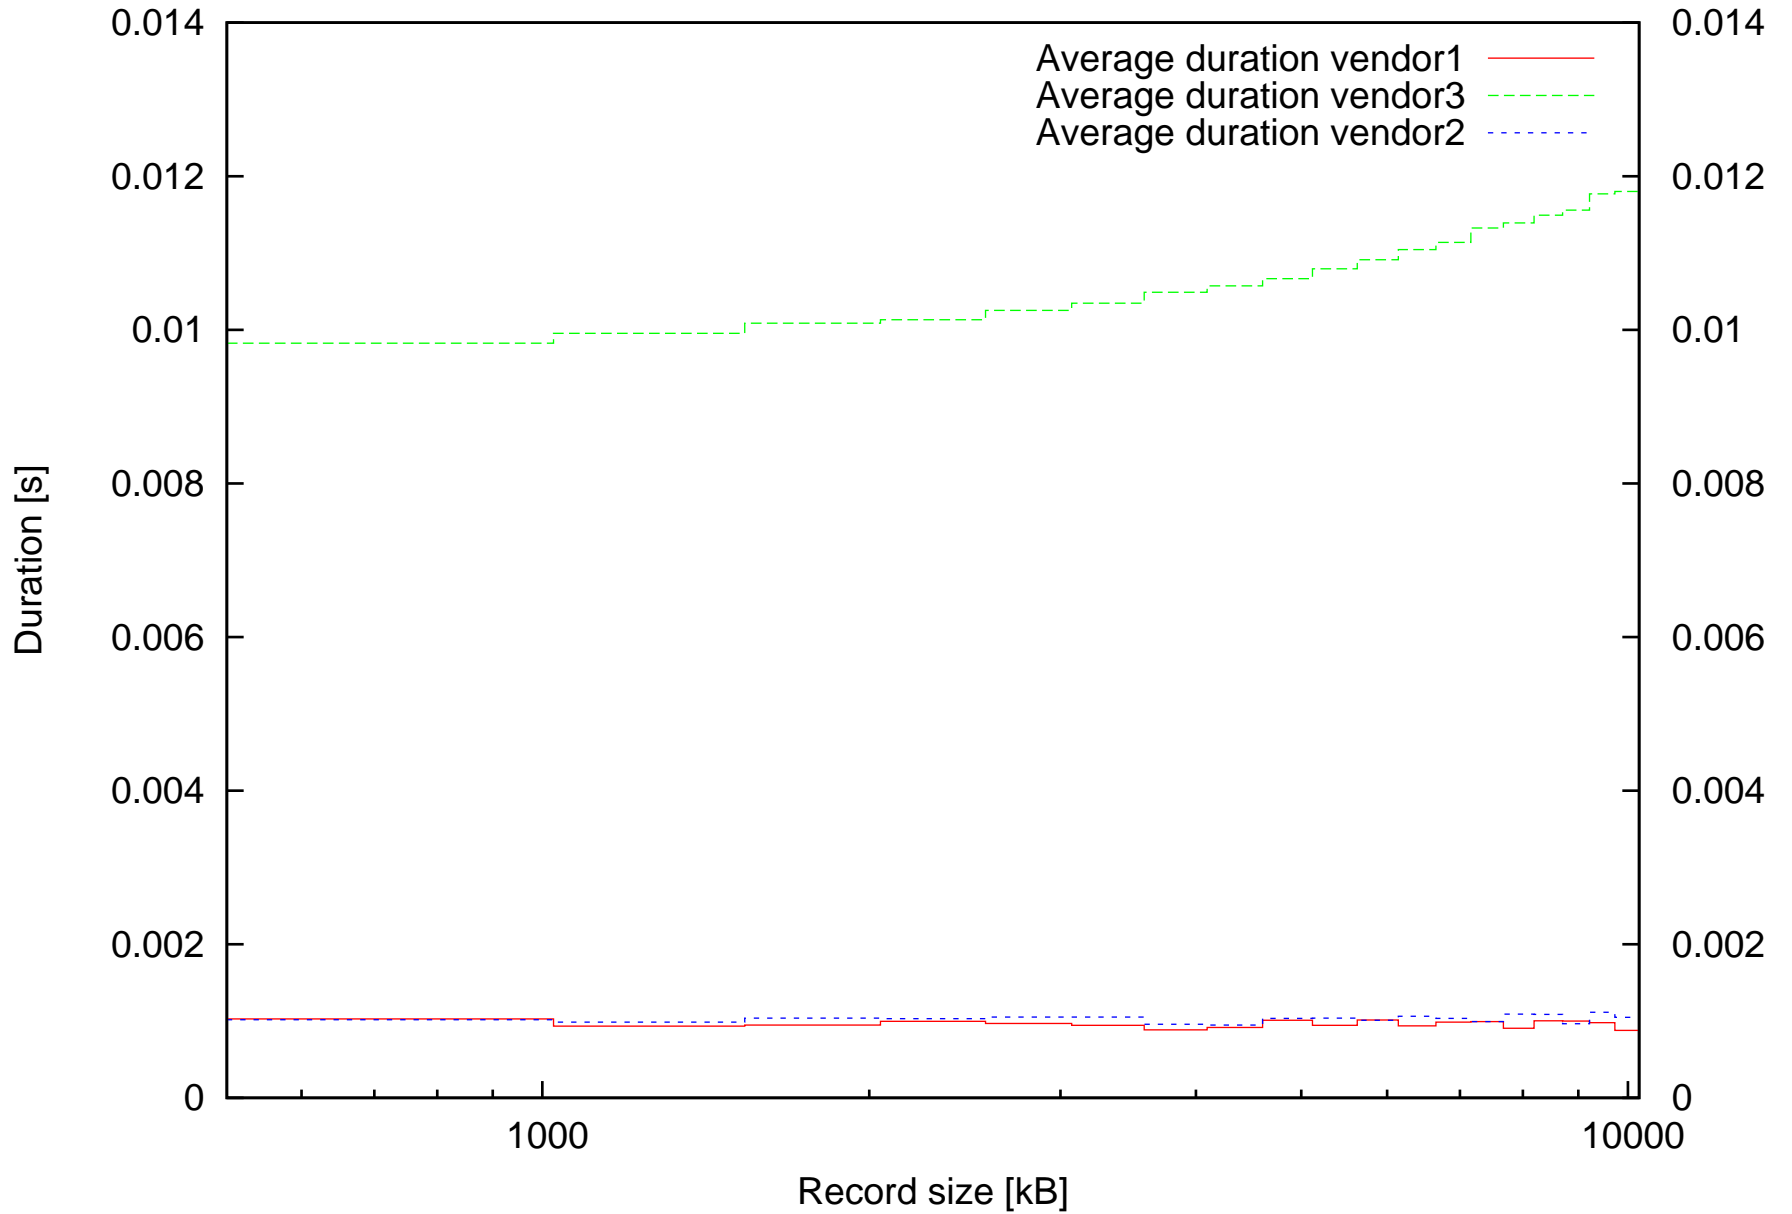

Throughput of discard operations in MB/s
depending on record size

Average duration of discard operation
depending on record size

Summary of duration of discard operations
depending on record size