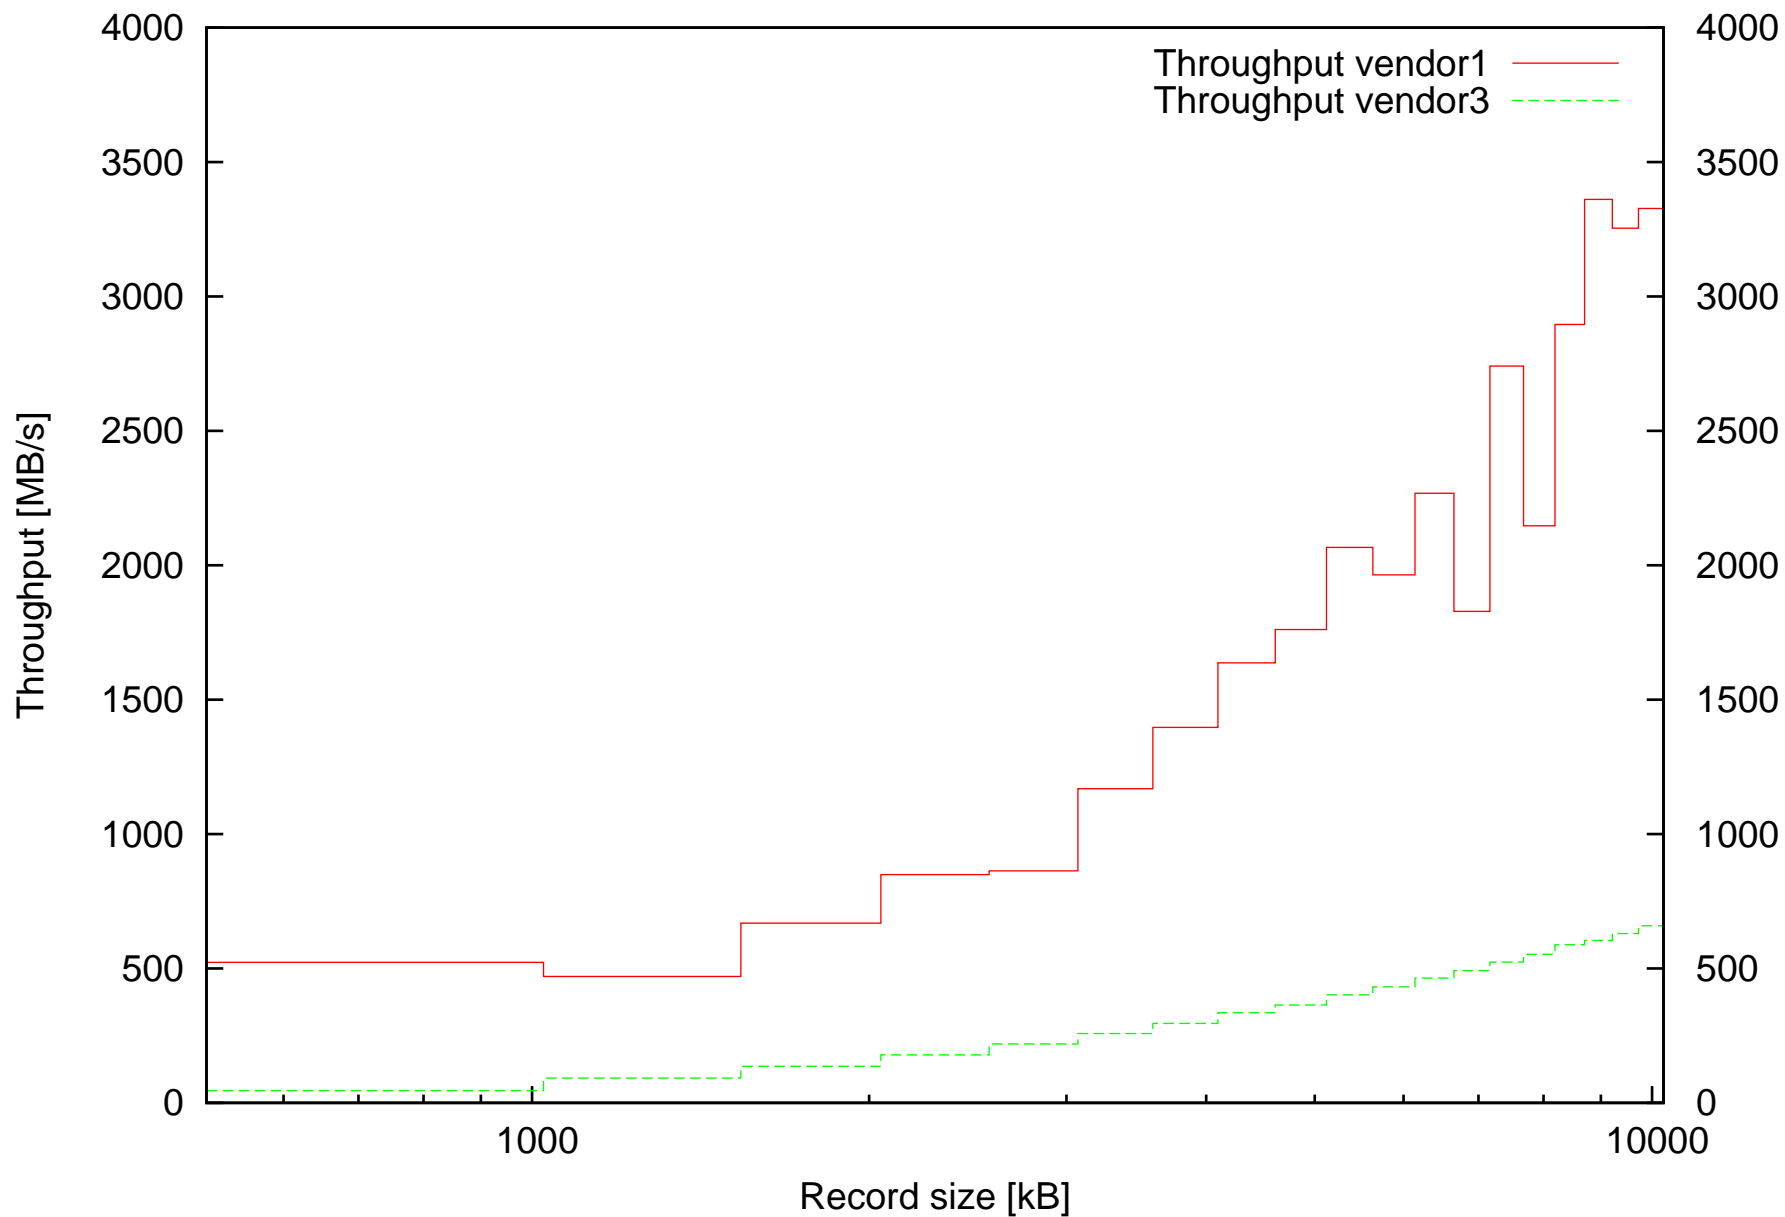

Throughput of discard operations in MB/s
depending on record size

Average duration of discard operation
depending on record size

Summary of duration of discard operations
depending on record size