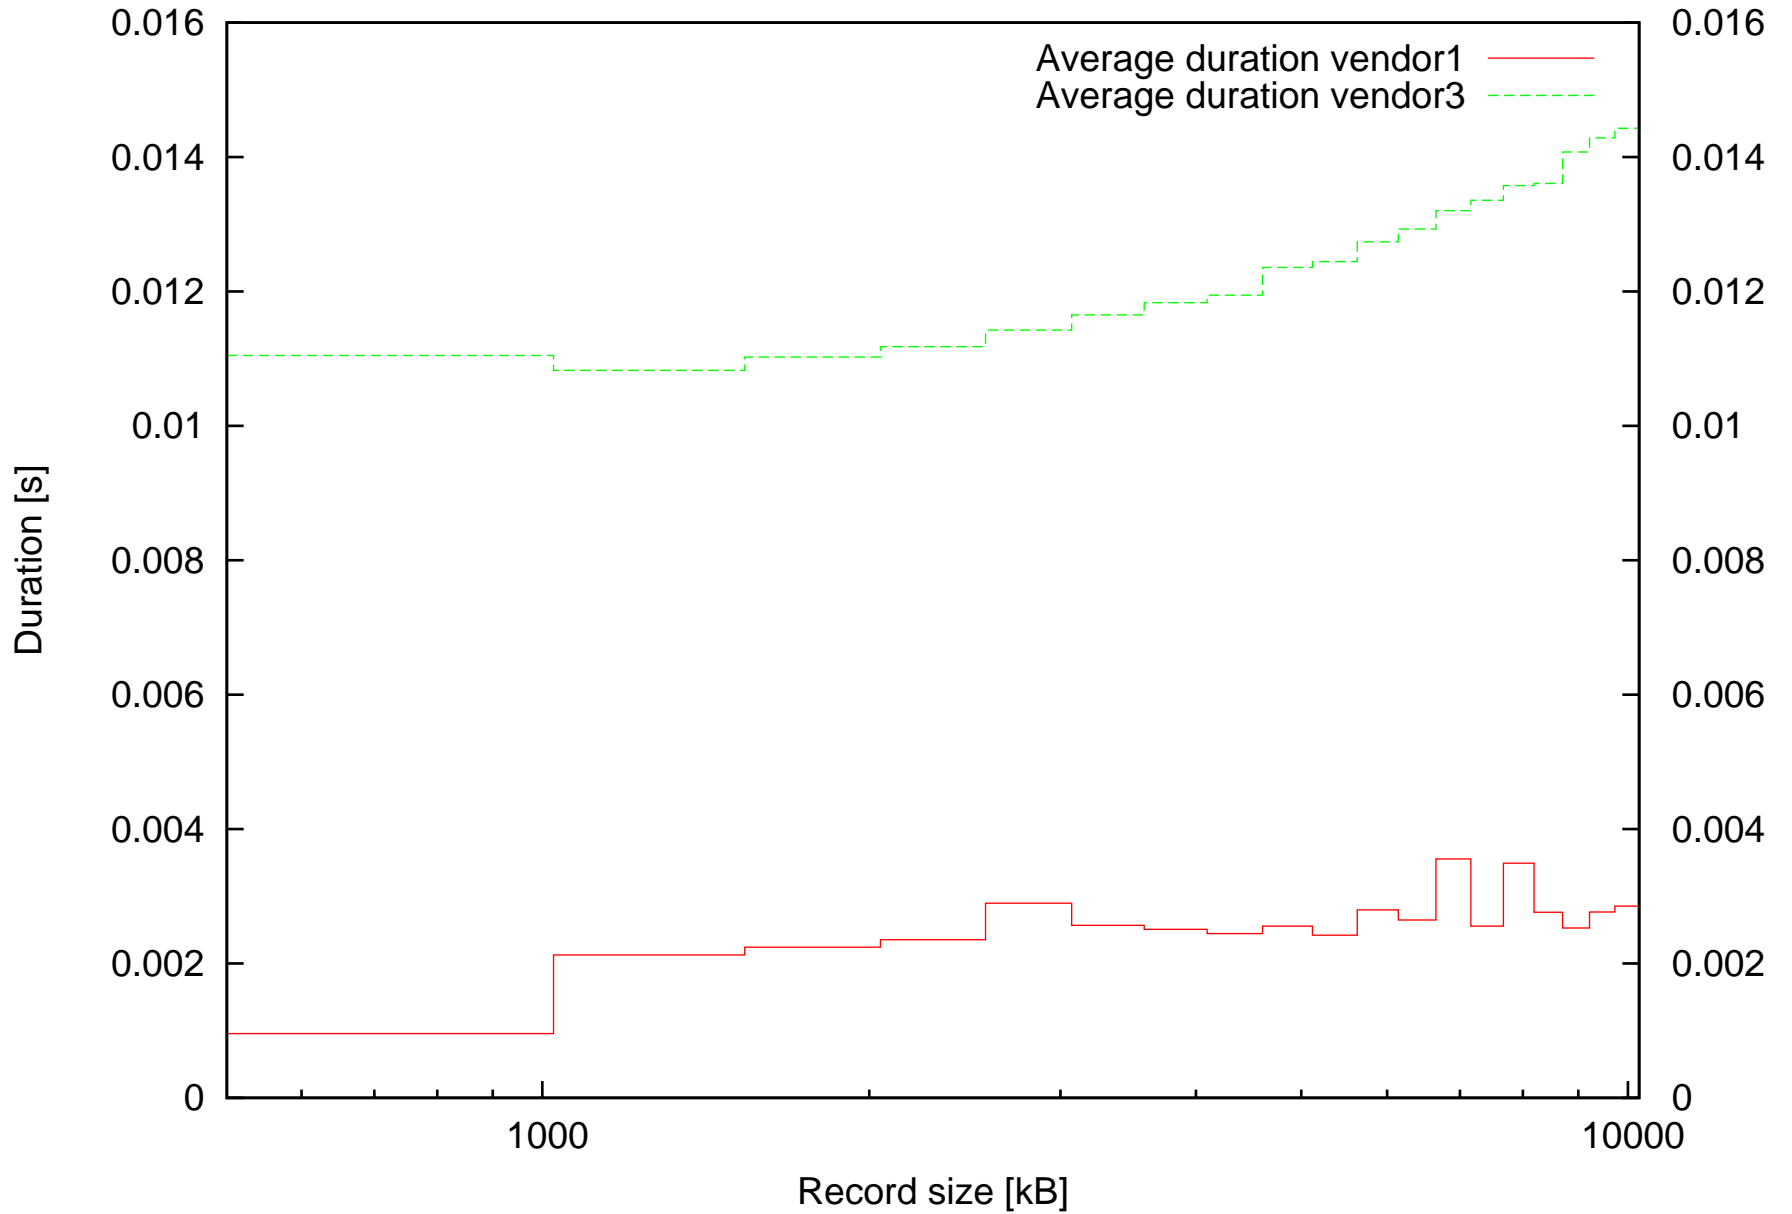

Throughput of discard operations in MB/s
depending on record size

Average duration of discard operation
depending on record size

Summary of duration of discard operations
depending on record size