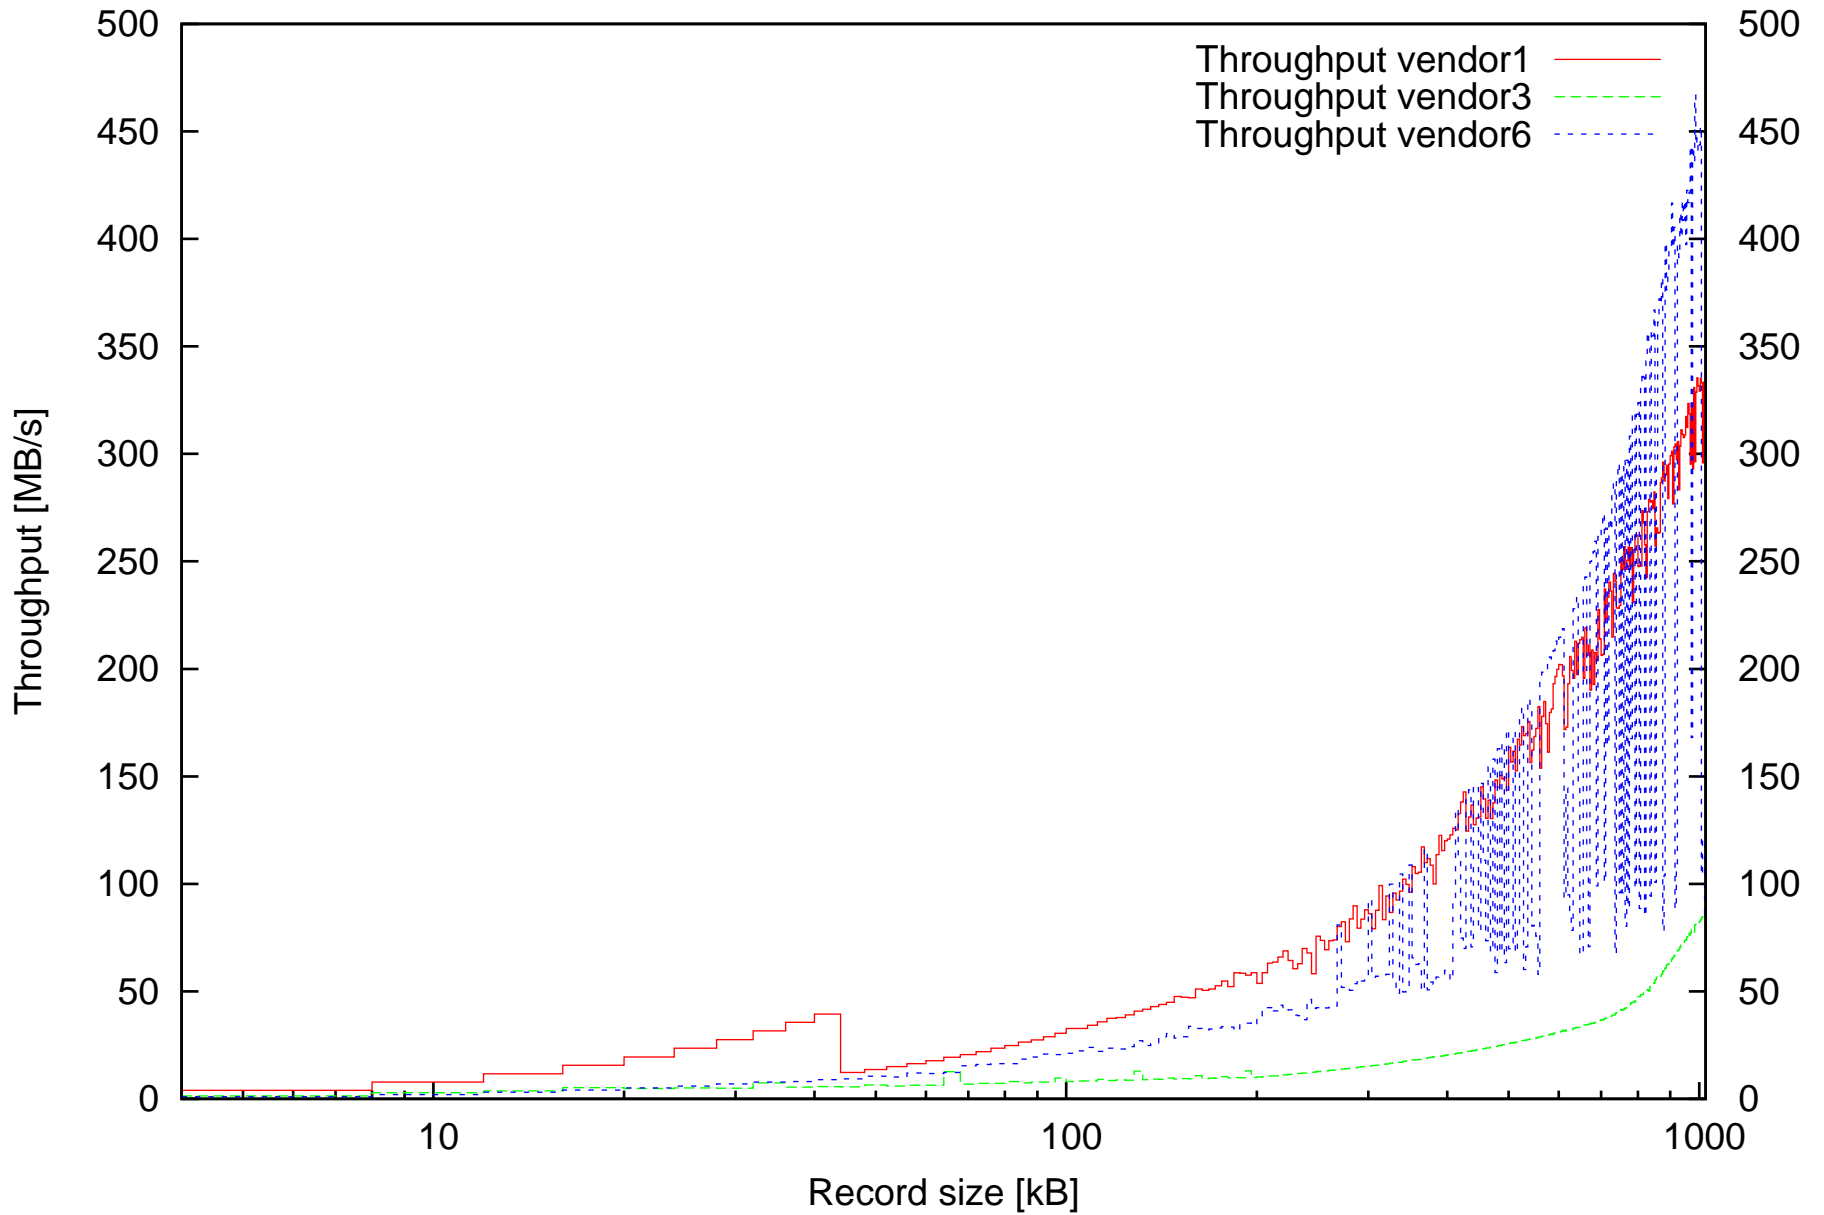

Throughput of discard operations in MB/s
depending on record size

Average duration of discard operation depending on record size

Summary of duration of discard operations
depending on record size