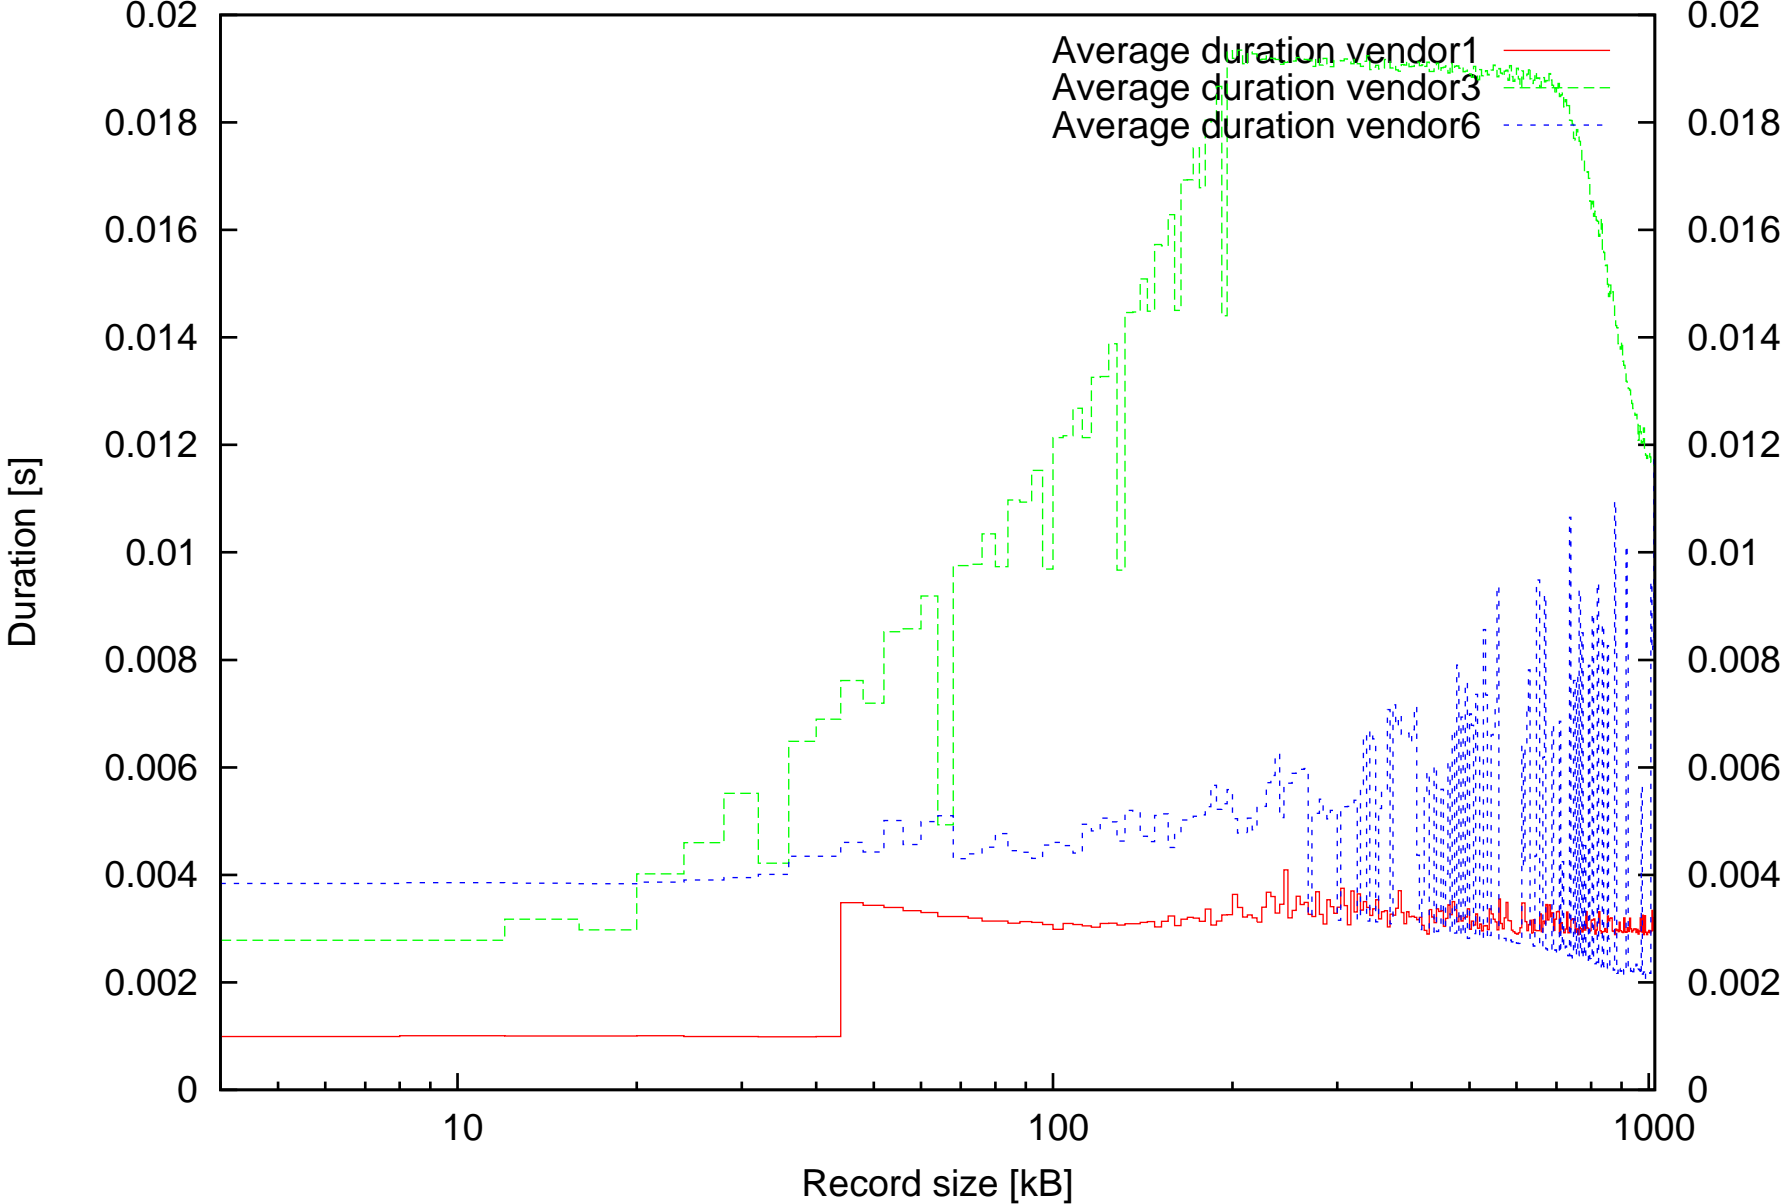

Throughput of discard operations in MB/s
depending on record size

Average duration of discard operation depending on record size

Summary of duration of discard operations
depending on record size