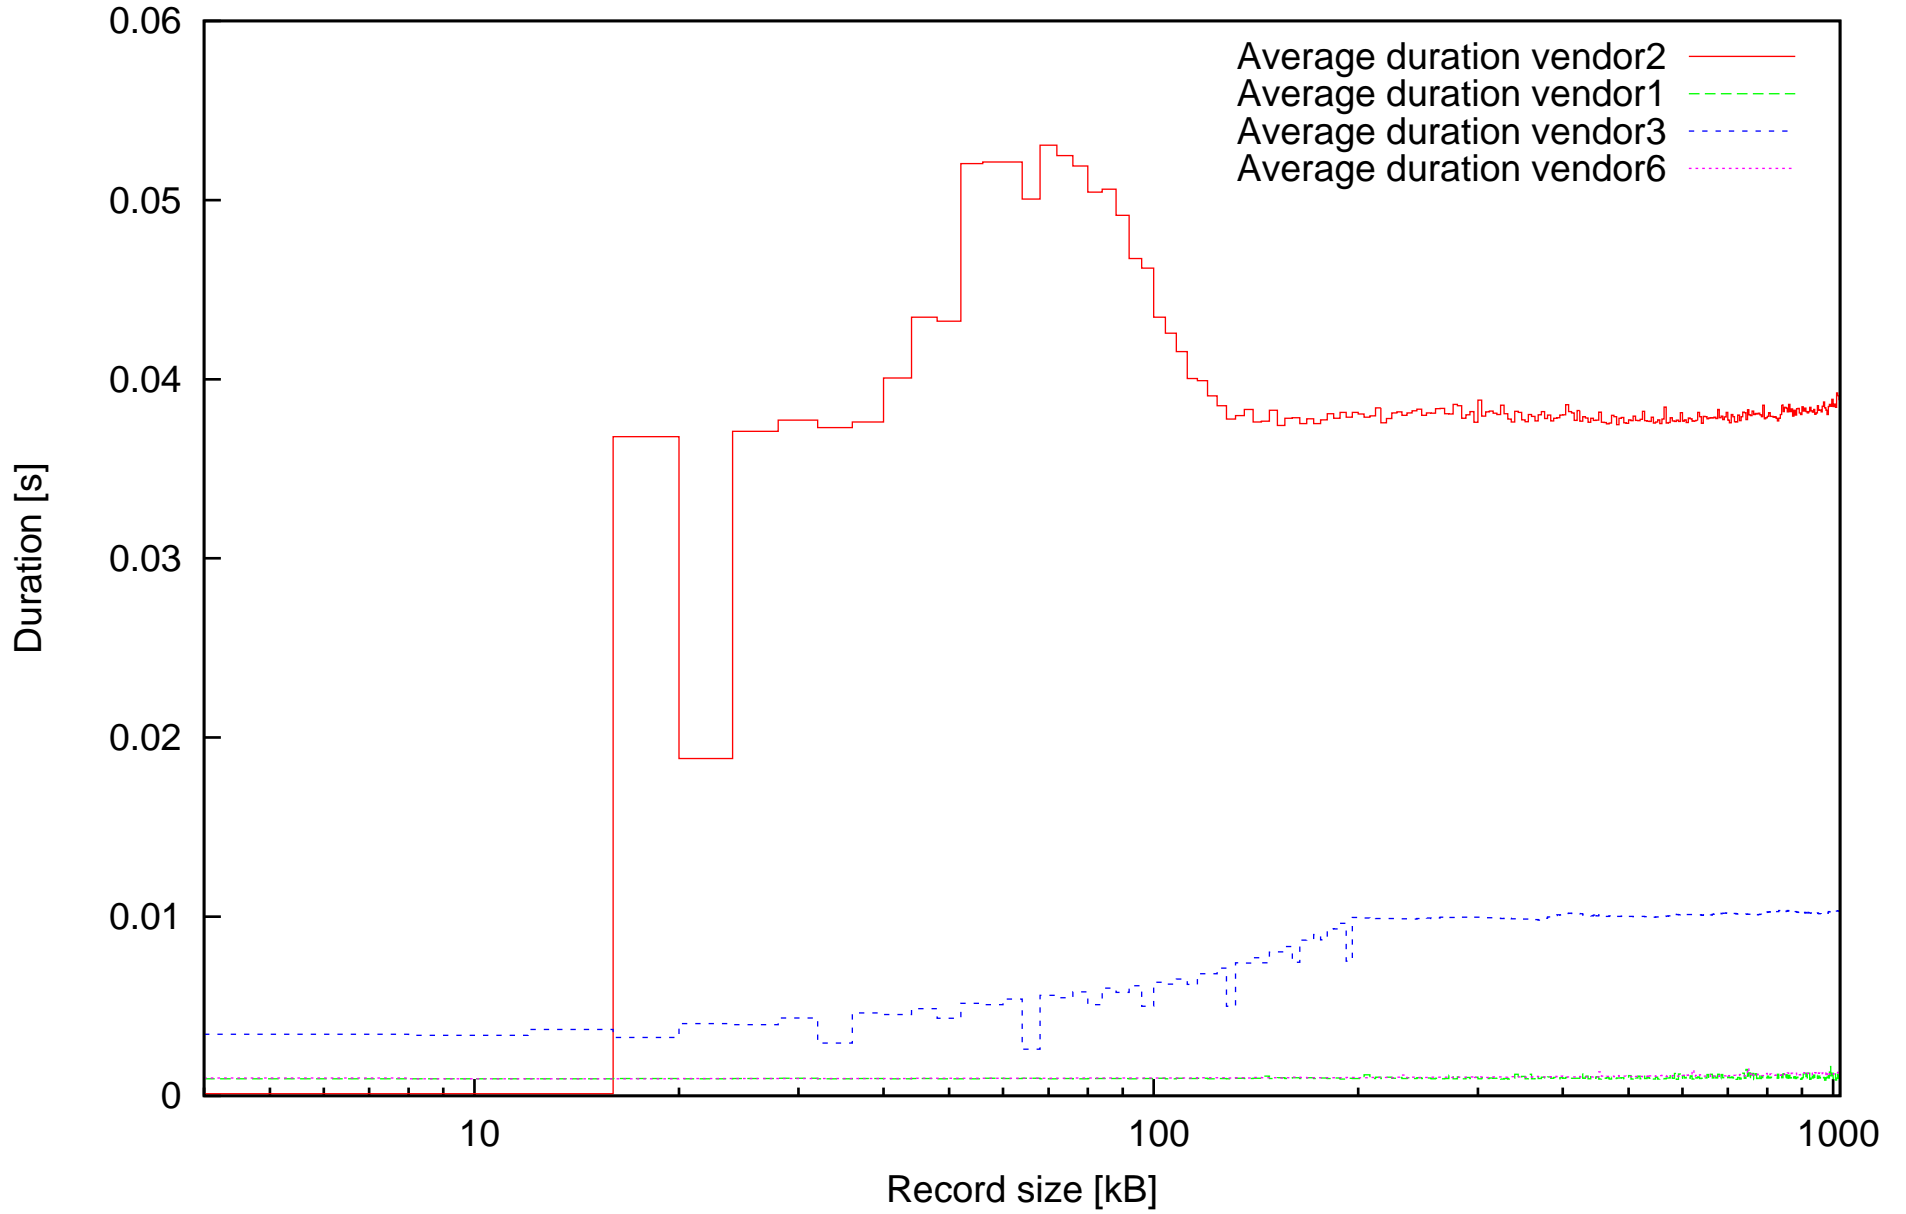

Throughput of discard operations in MB/s
depending on record size

Average duration of discard operation
depending on record size

Summary of duration of discard operations
depending on record size