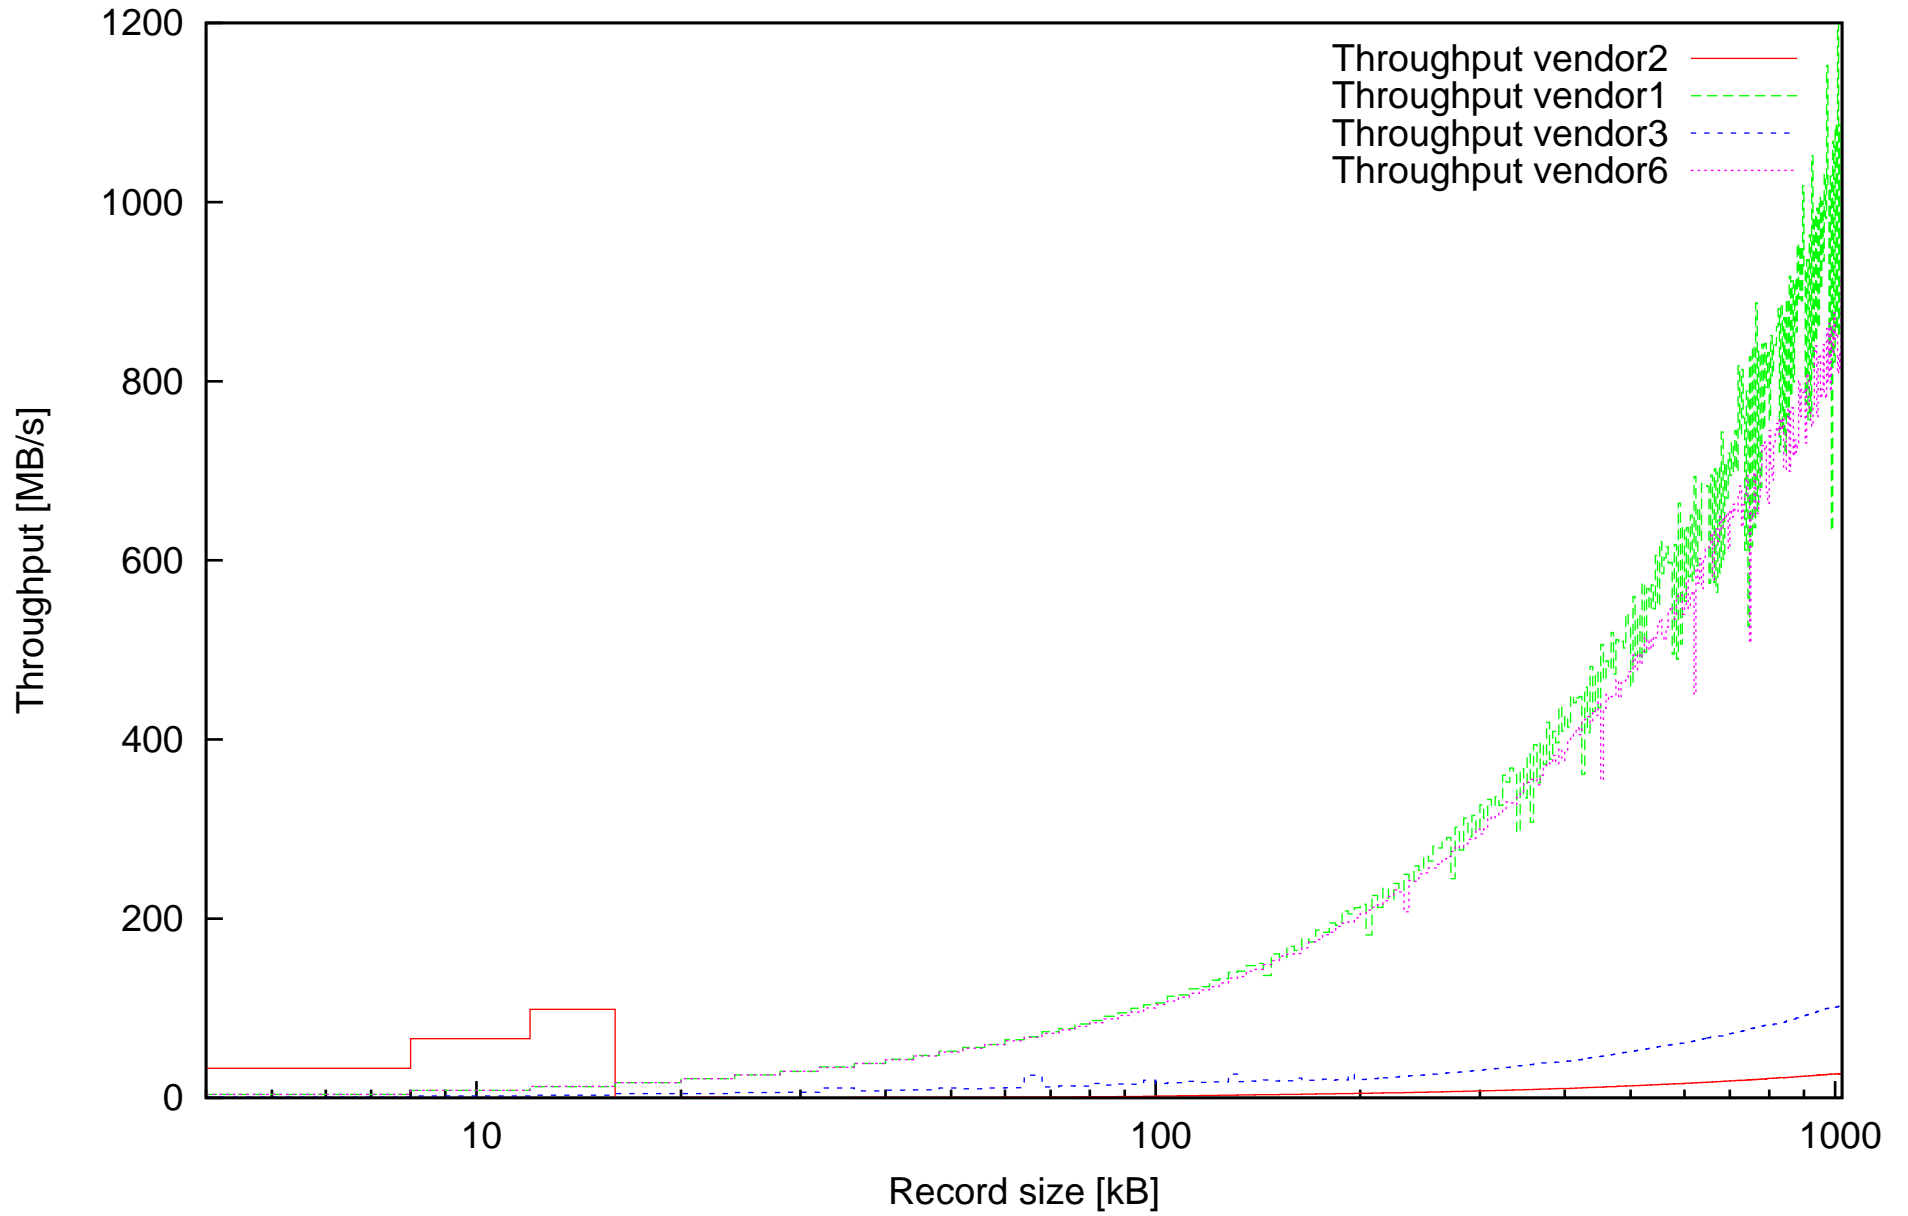

Throughput of discard operations in MB/s
depending on record size

Average duration of discard operation
depending on record size

Summary of duration of discard operations
depending on record size