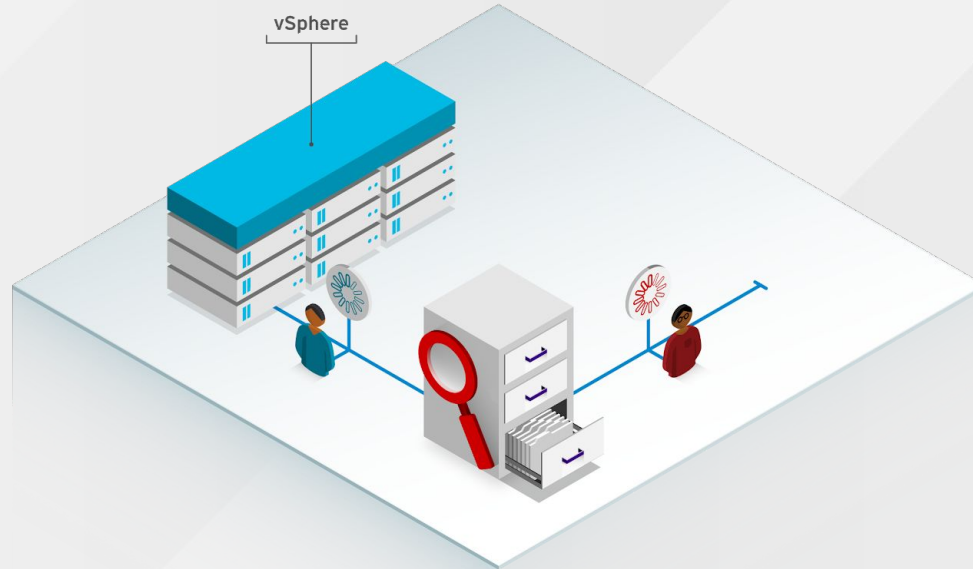

INFRASTRUCTURE MIGRATION SOLUTION

Discovery and assessment of your migration