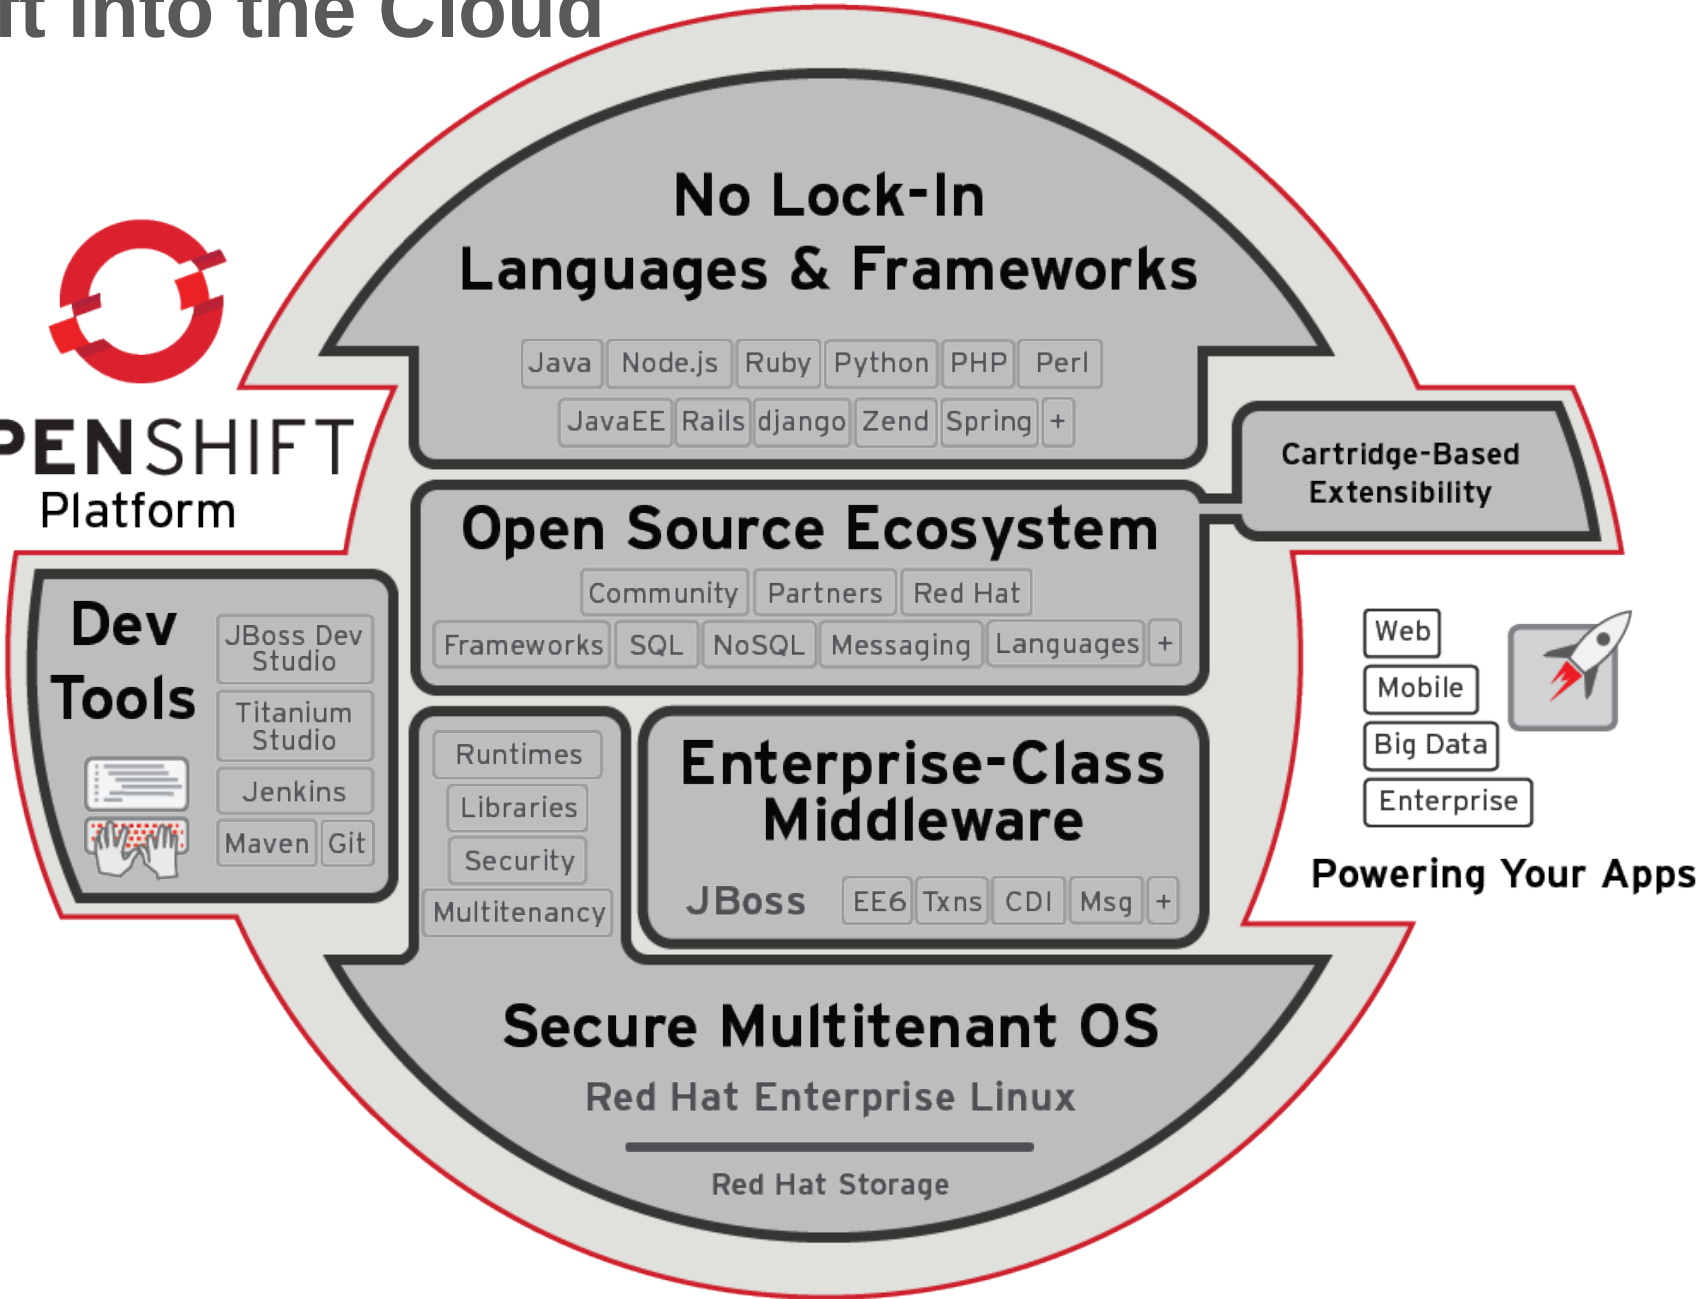

# Red Hat JBoss Middleware

## Pick and Choose Capabilities

**ACCELERATE**

**INTEGRATE**

**AUTOMATE**

**Use Together, Or In Any Combination**

# Shift into the Cloud

# Managing JBoss

- JBoss EAP 6 provides enhanced management capabilities built-in
  - Interactive CLI
  - Updated Web Console
  - New management APIs
- JBoss EAP 6 Managed with JBoss ON provides enterprise grade management & monitoring
  - Manage across multiple domains, all JBoss products & different versions
  - Historic performance monitoring with alerts, notifications & operations
  - Configuration & drift management with versioning & rollback
  - Platform centric view of deployed application resources