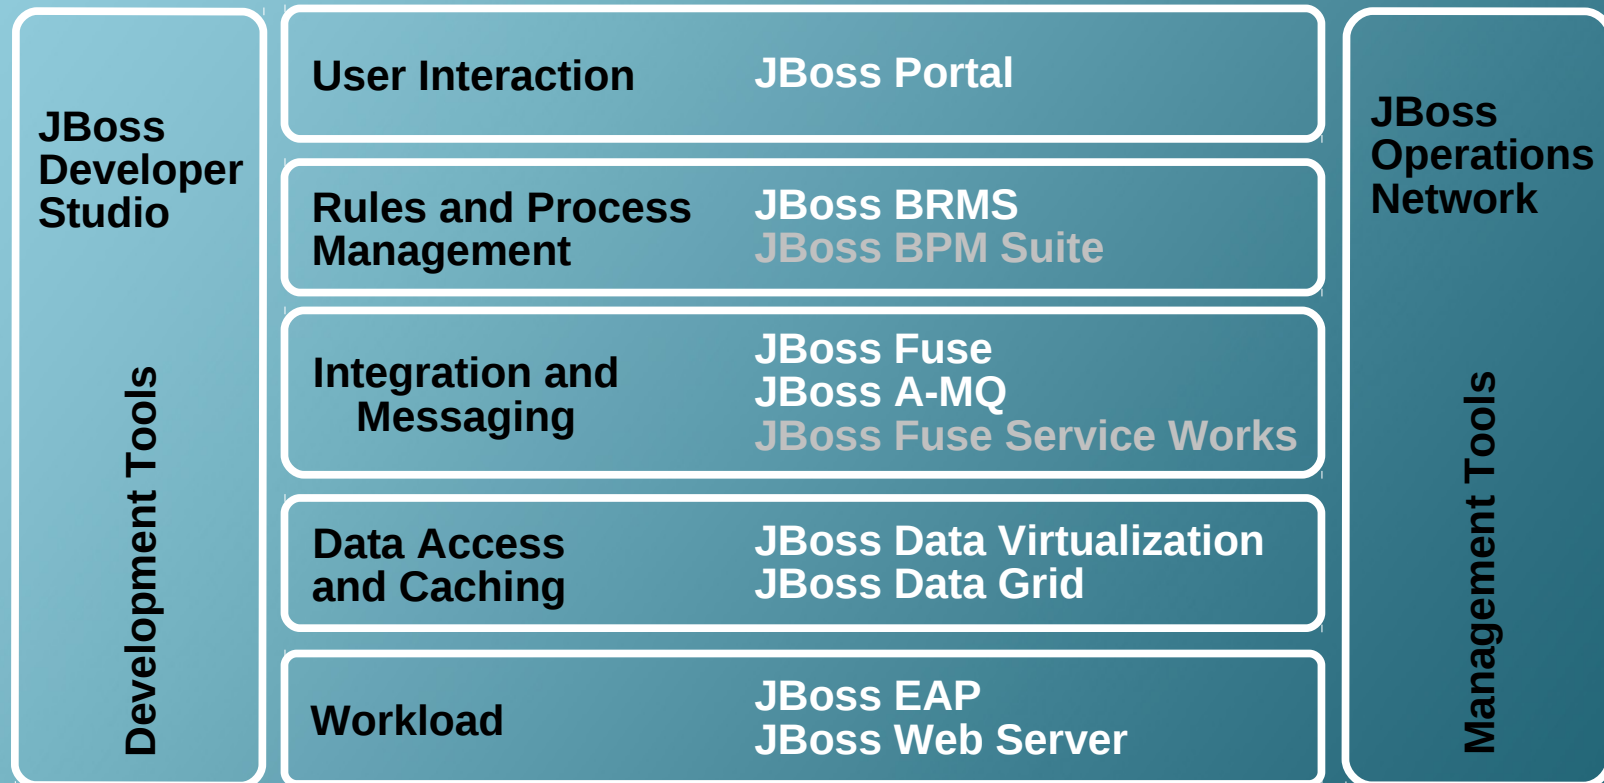

Red Hat JBoss Middleware

Pick and Choose Capabilities

ACCELERATE

INTEGRATE

AUTOMATE

Use Together, Or In Any Combination