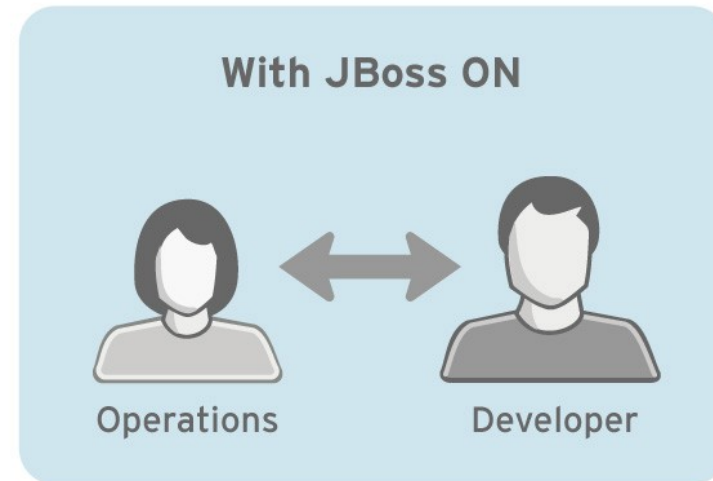

JBoss Operations Network

Pool your expertise

An Integrated Approach to solving Developer and Operations Challenges in complex Java Application environments through a Single Management Platform