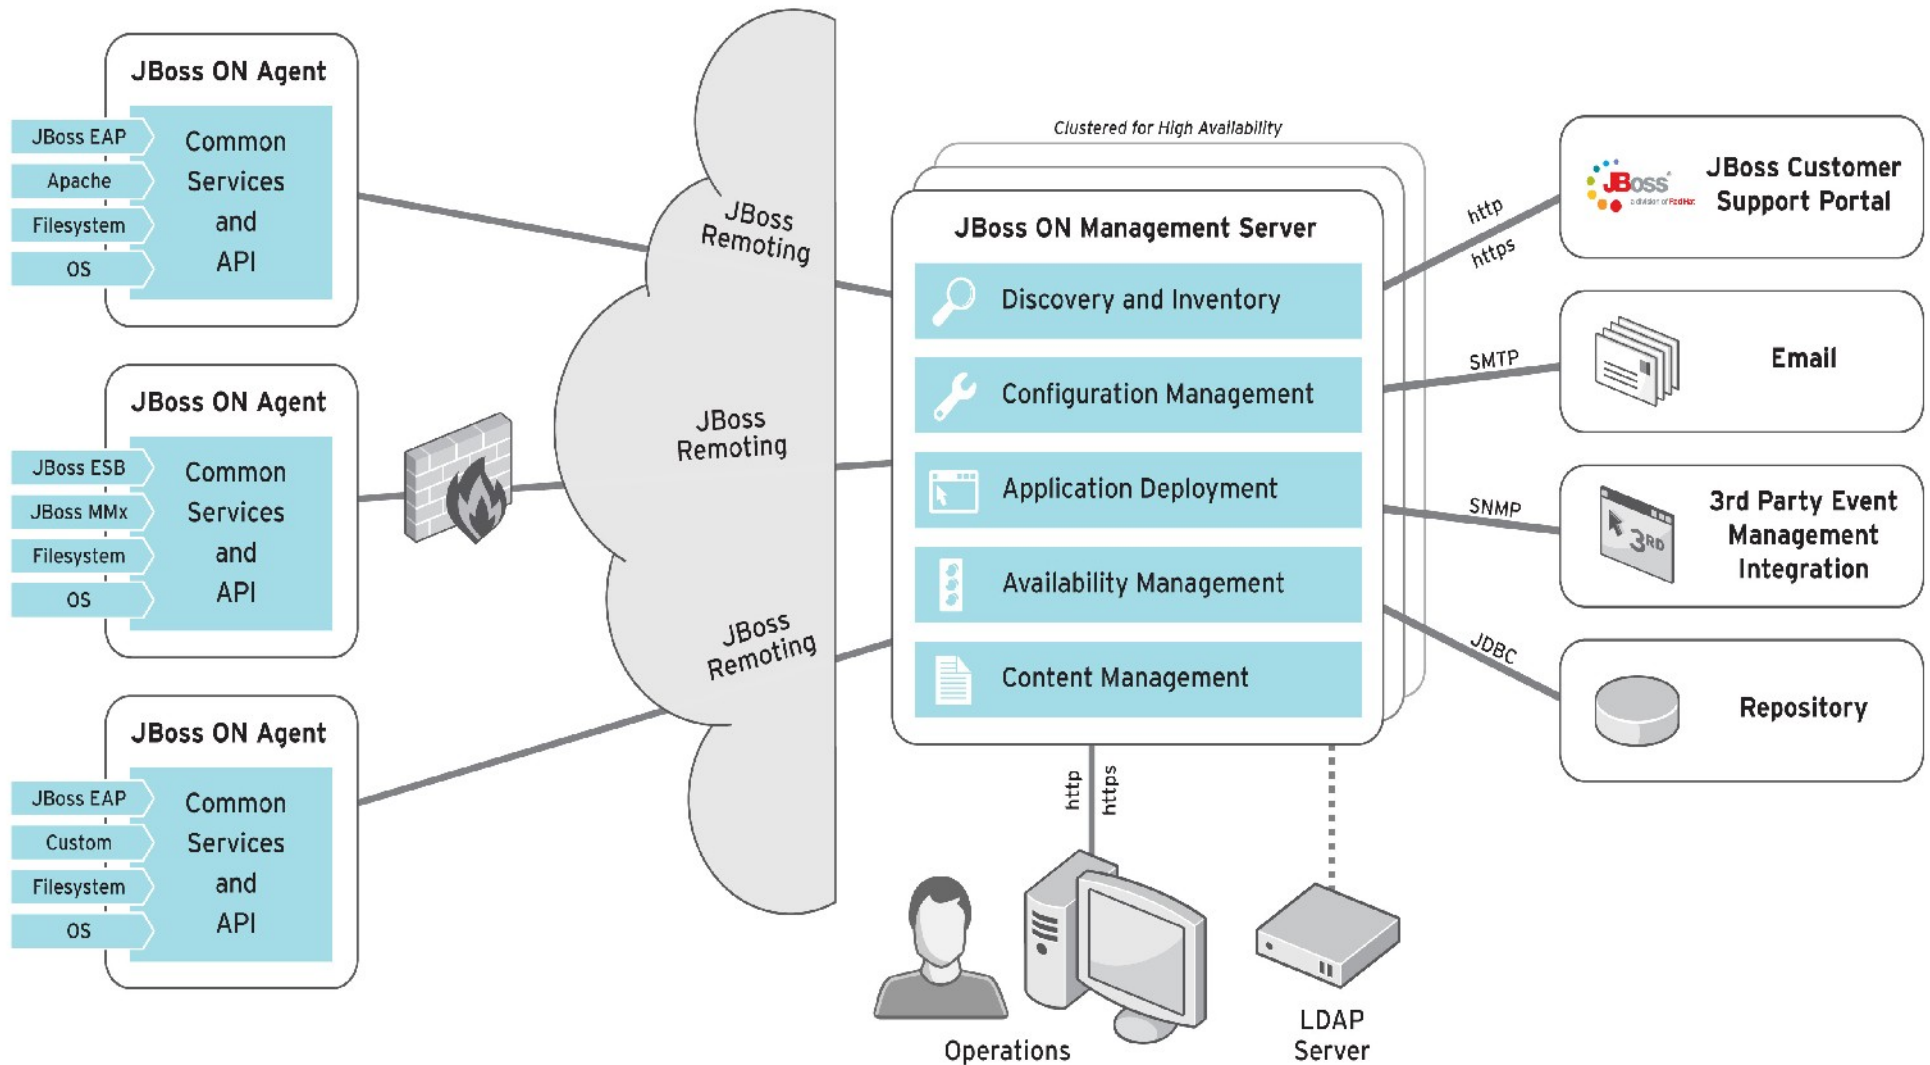

# Shift into the Cloud

# Managing JBoss

- JBoss EAP 6 provides enhanced management capabilities built-in
  - Interactive CLI
  - Updated Web Console
  - New management APIs
- JBoss EAP 6 Managed with JBoss ON provides enterprise grade management & monitoring
  - Manage across multiple domains, all JBoss products & different versions
  - Historic performance monitoring with alerts, notifications & operations
  - Configuration & drift management with versioning & rollback
  - Platform centric view of deployed application resources

# JBoss Operations Network

**Pool your expertise**

**An Integrated Approach to solving Developer and Operations Challenges in complex Java Application environments through a Single Management Platform**

# JBoss ON - Architecture

A wide-angle photograph of the Golden Gate Bridge in San Francisco, California. The bridge's iconic orange-red towers and suspension cables are prominent against a clear blue sky. The bridge spans across the water, with the city of San Francisco visible in the background. The overall scene is bright and clear, suggesting a sunny day.