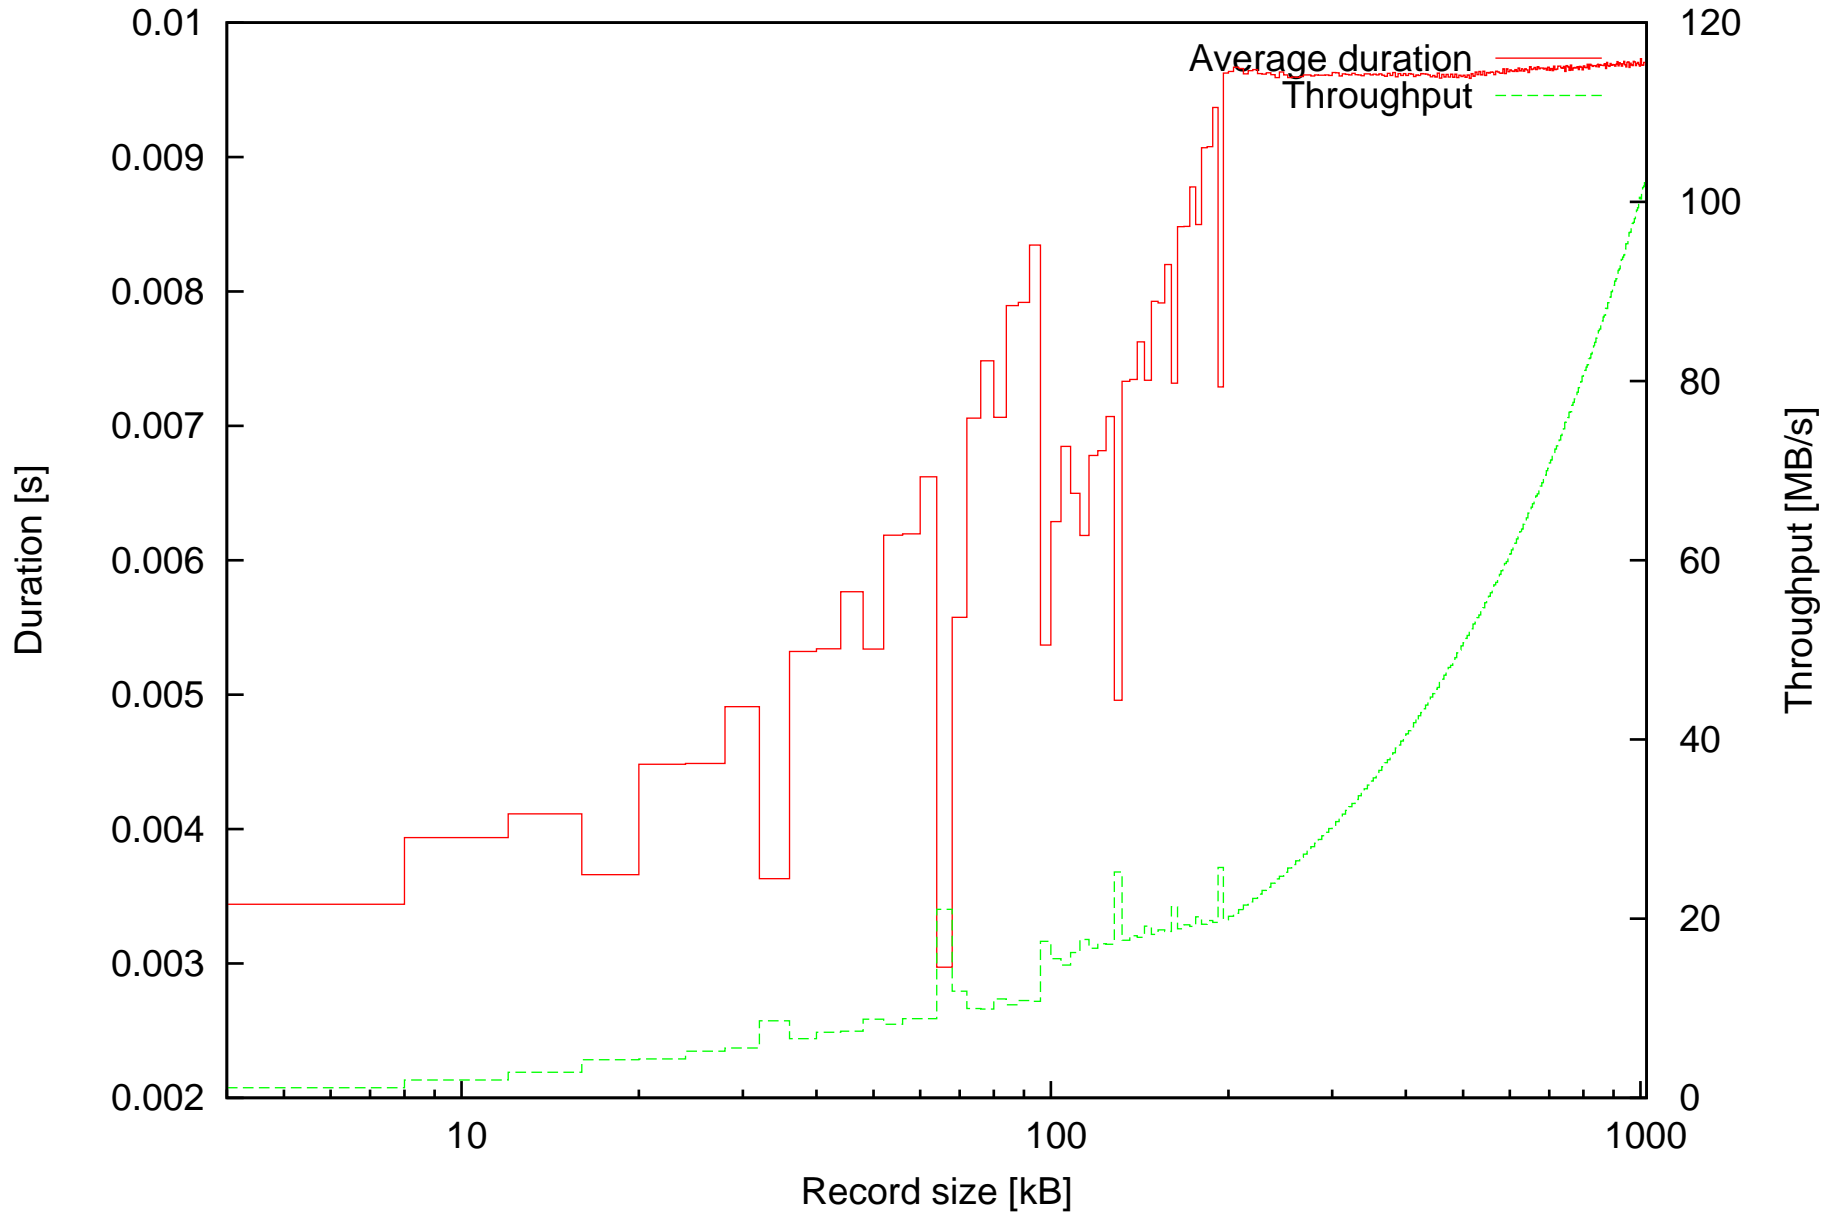

Average duration of discard operations and Throughput in MB/s depending on record size

Summary of duration of discard operations and Throughput in MB/s depending on record size

Minimal and maximal durations depending on record size