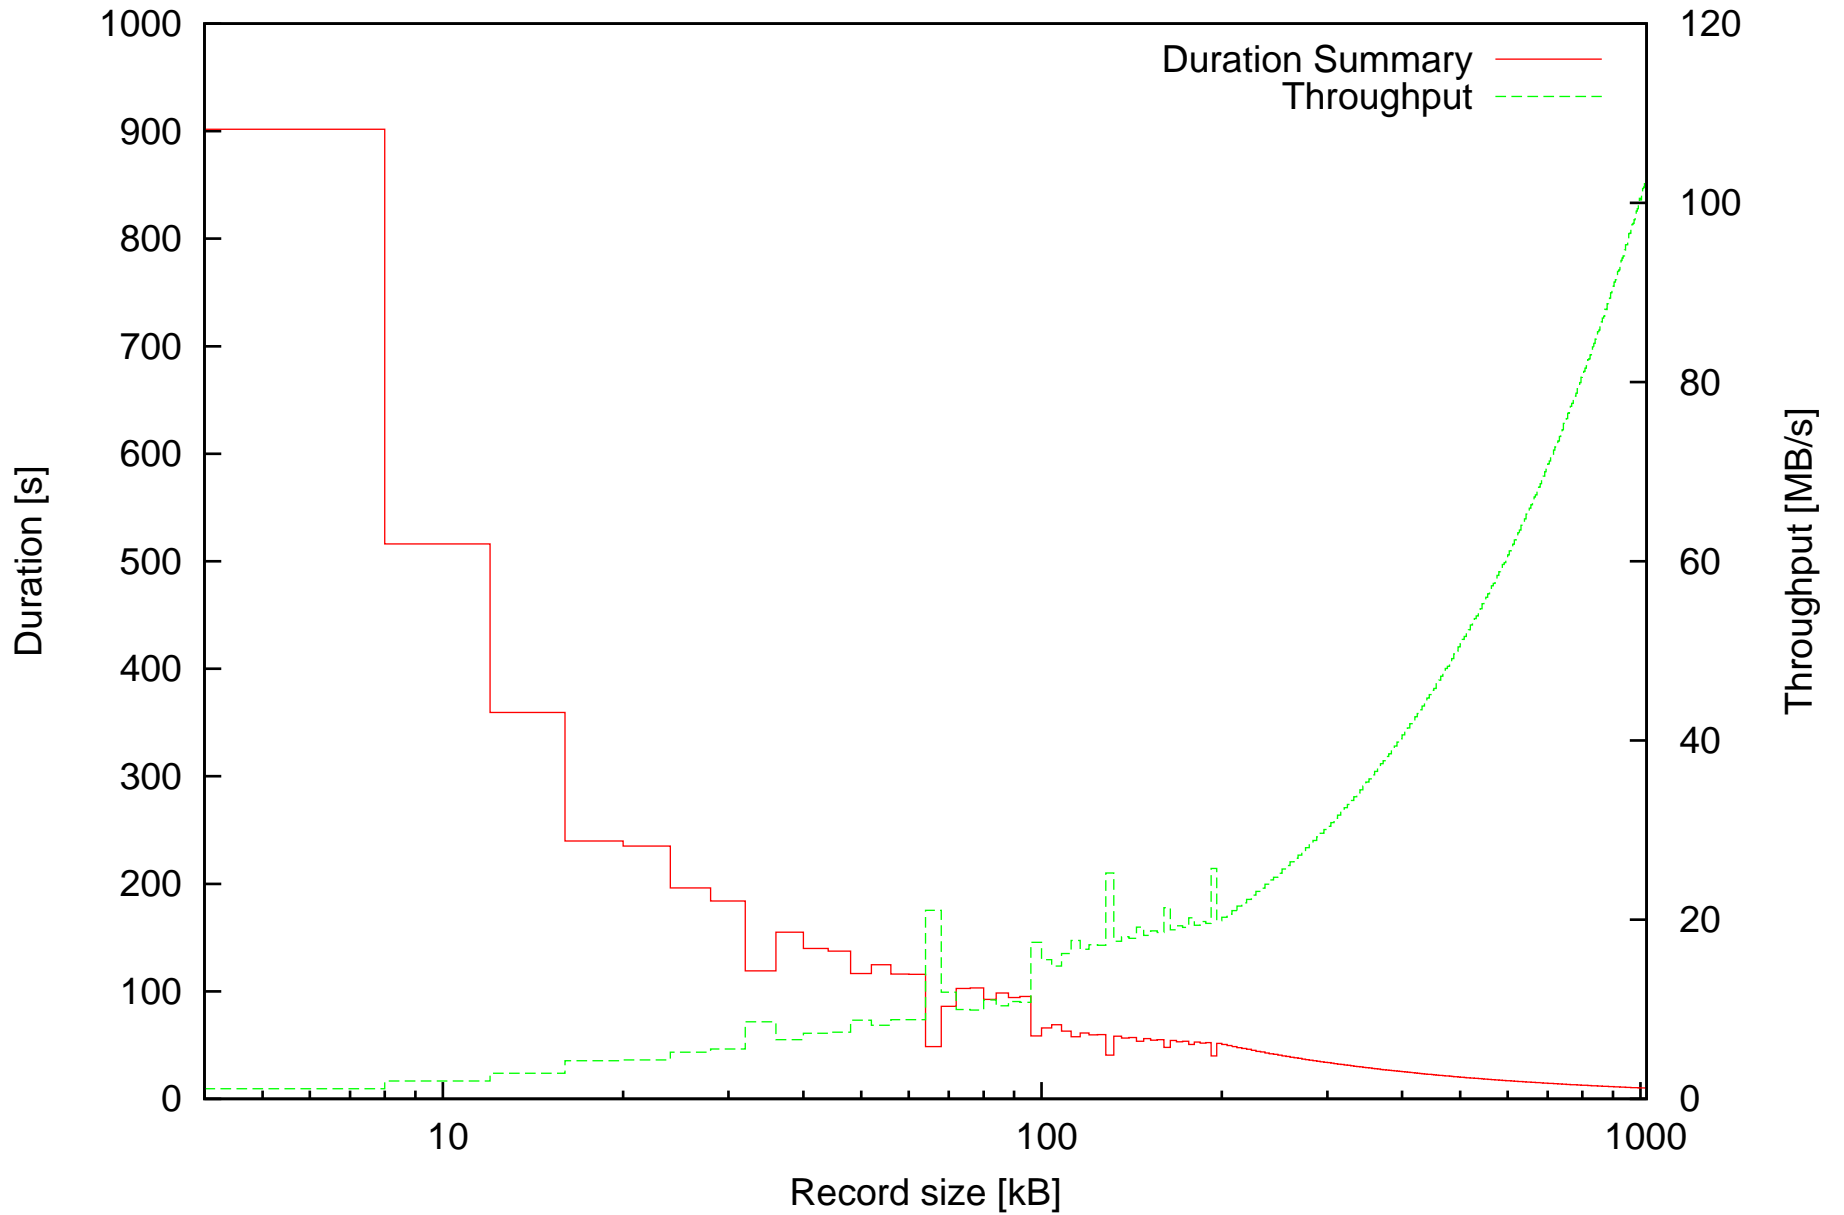

Average duration of discard operations and Throughput in MB/s depending on record size

Summary of duration of discard operations and Throughput in MB/s depending on record size

Minimal and maximal durations depending on record size