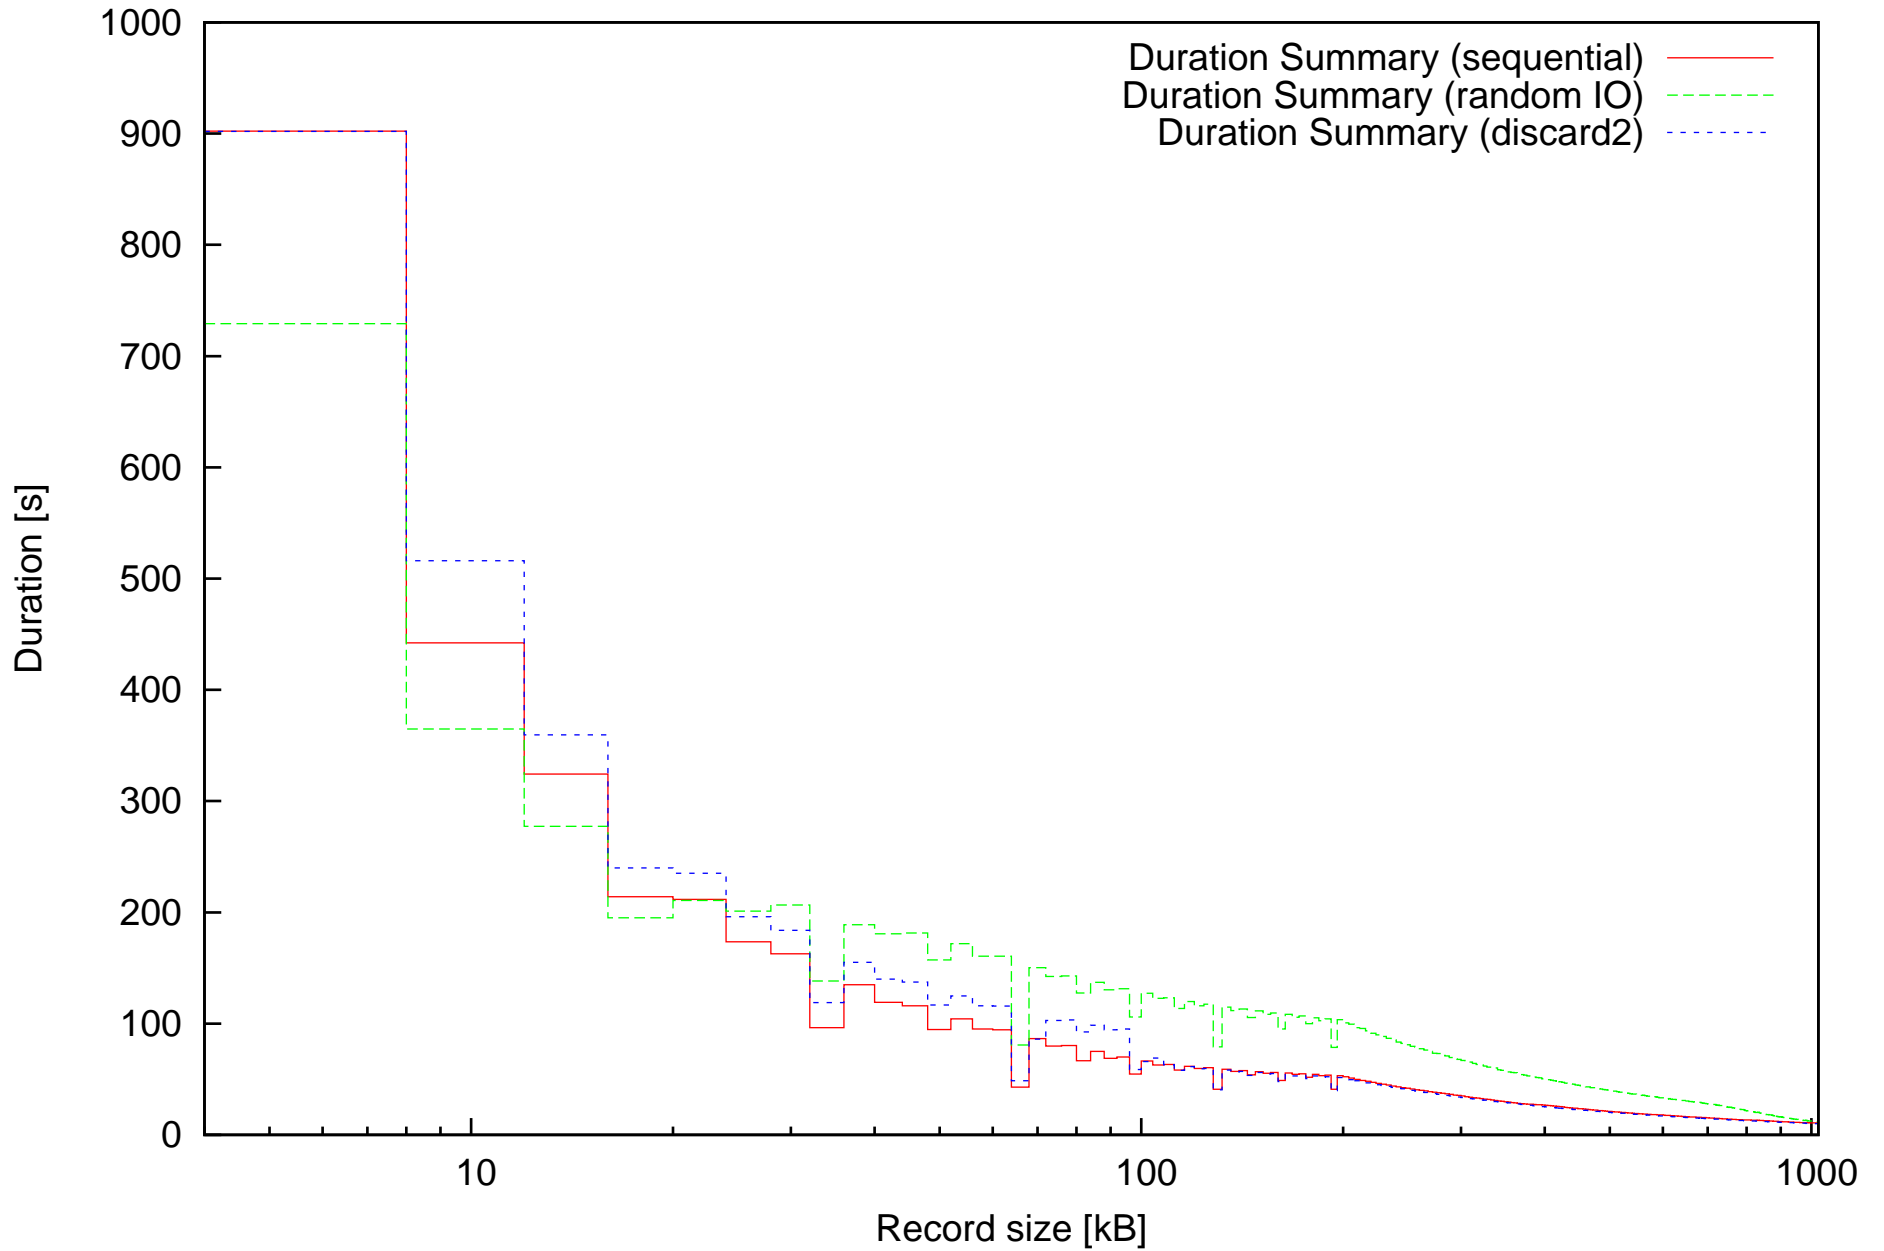

Comparison of Average duration in all modes

Comparison of Summary of duration in all modes

Comparison of Throughput in sequential and Random IO mode