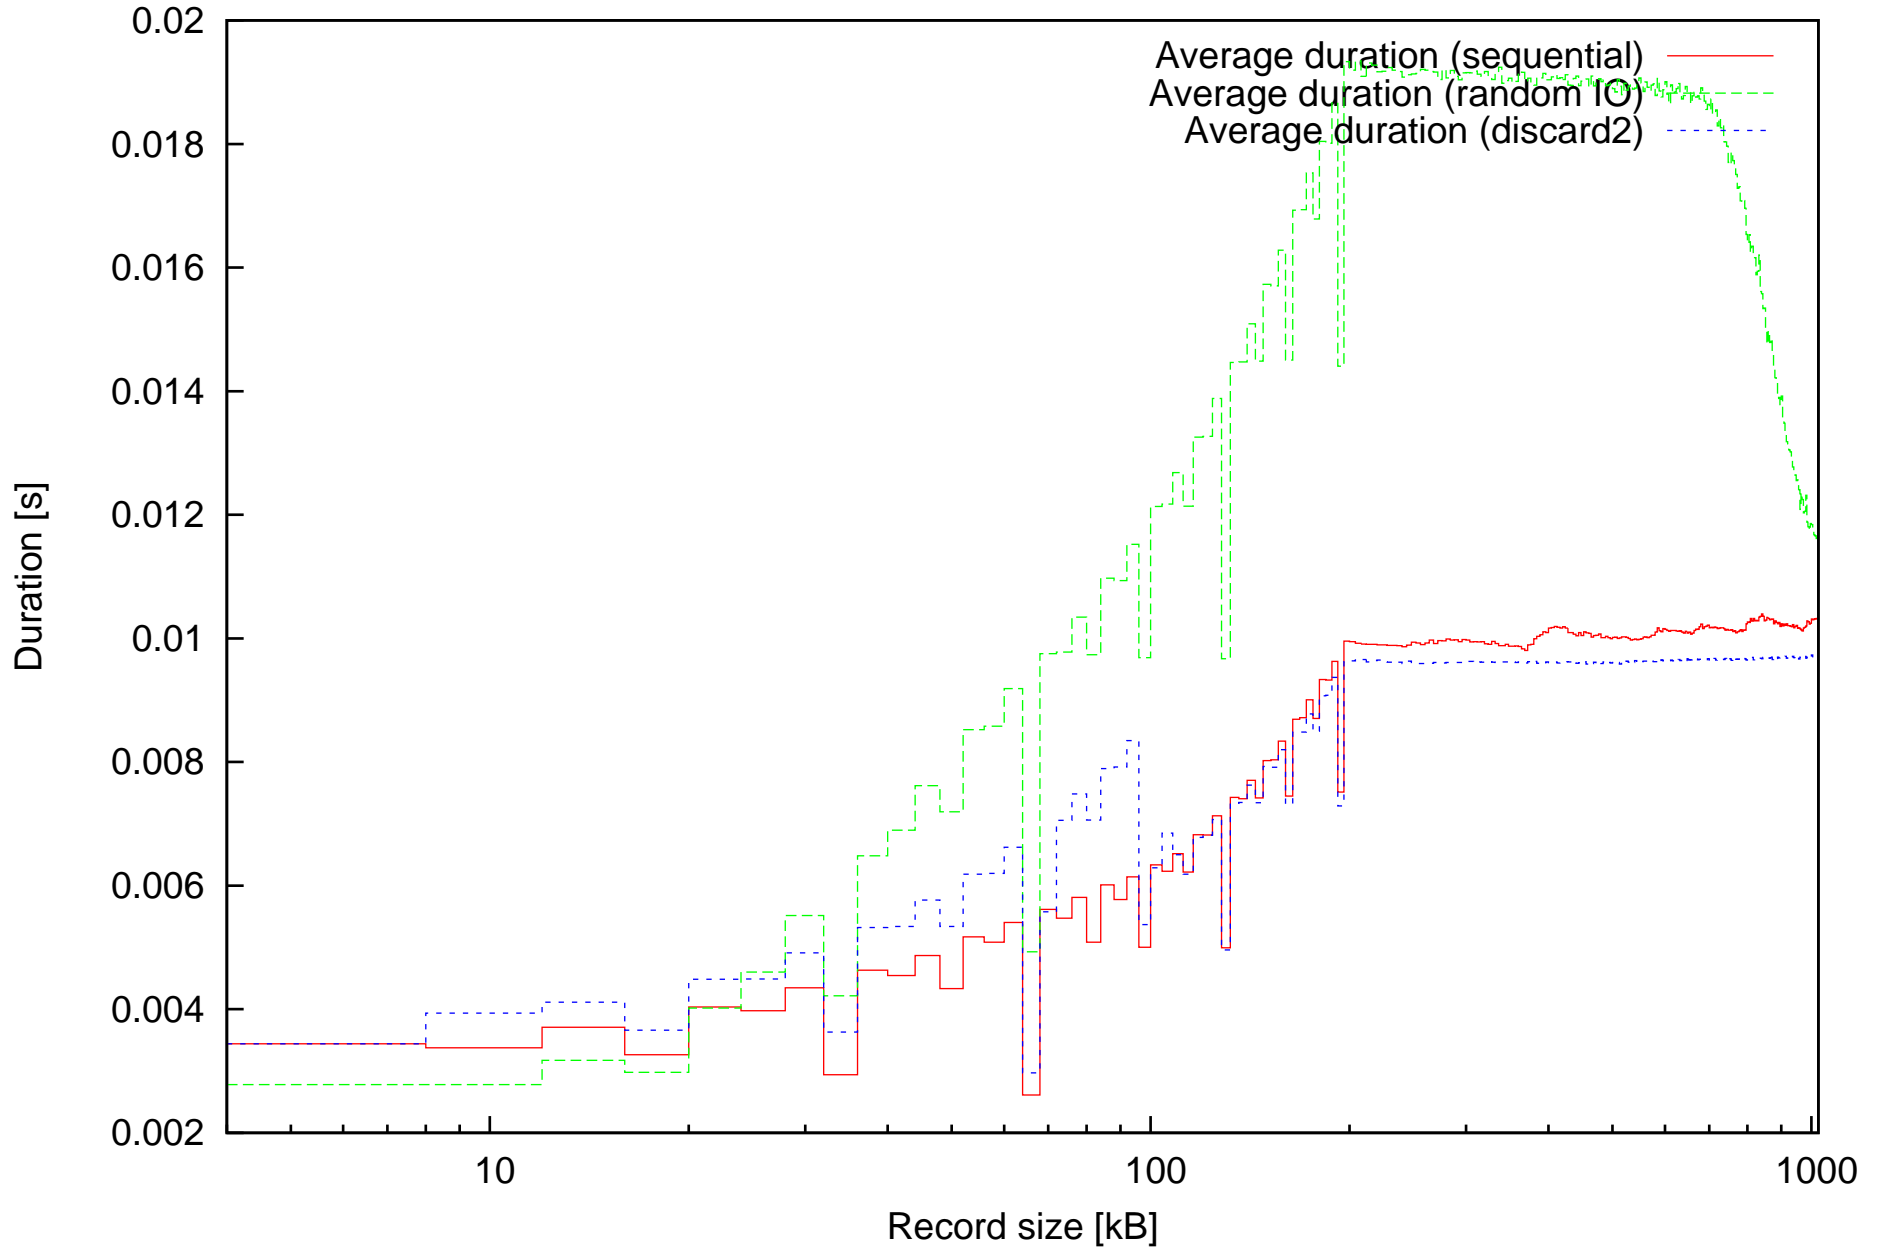

Comparison of Average duration in all modes

Comparison of Summary of duration in all modes

Comparison of Throughput in sequential and Random IO mode