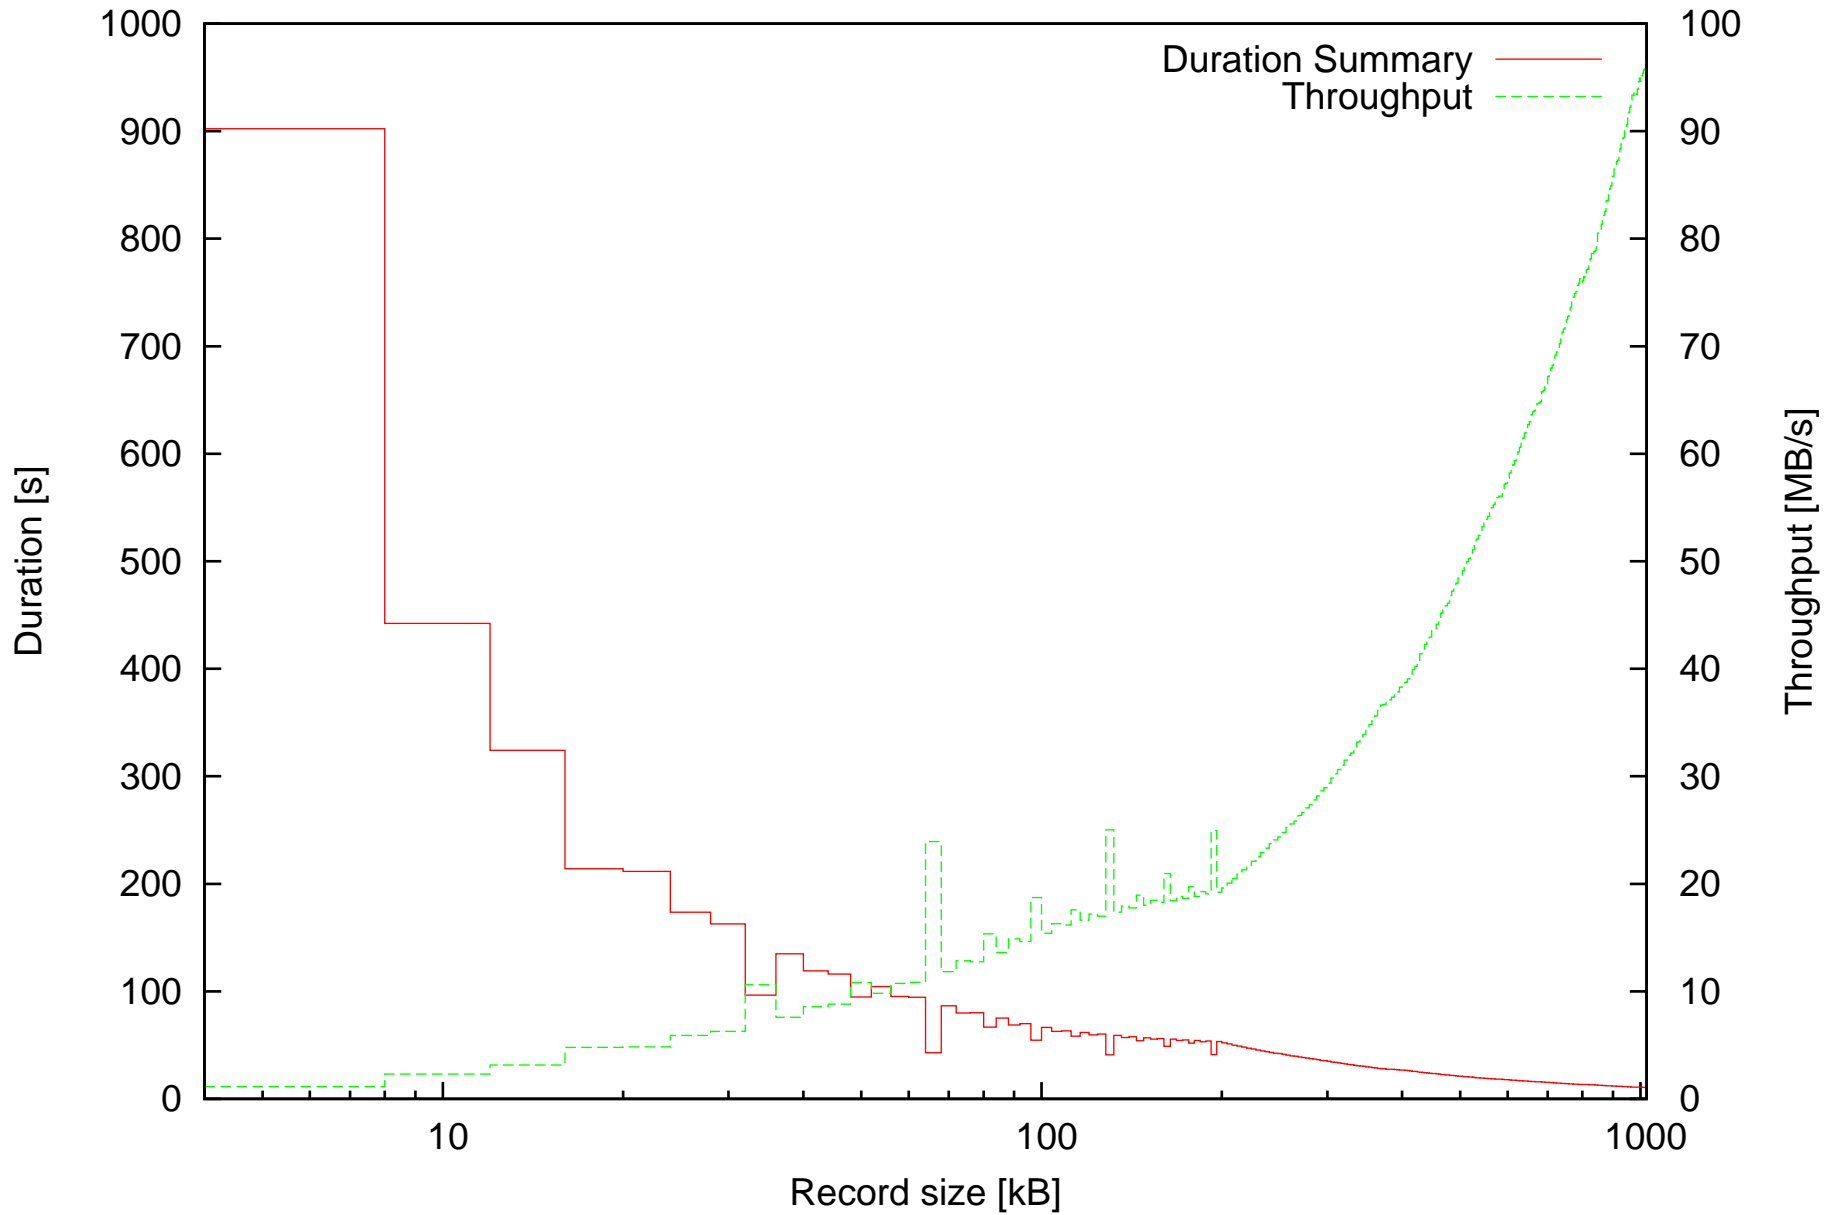

Average duration of discard operations and Throughput in MB/s depending on record size

Summary of duration of discard operations and Throughput in MB/s depending on record size

Minimal and maximal durations depending on record size