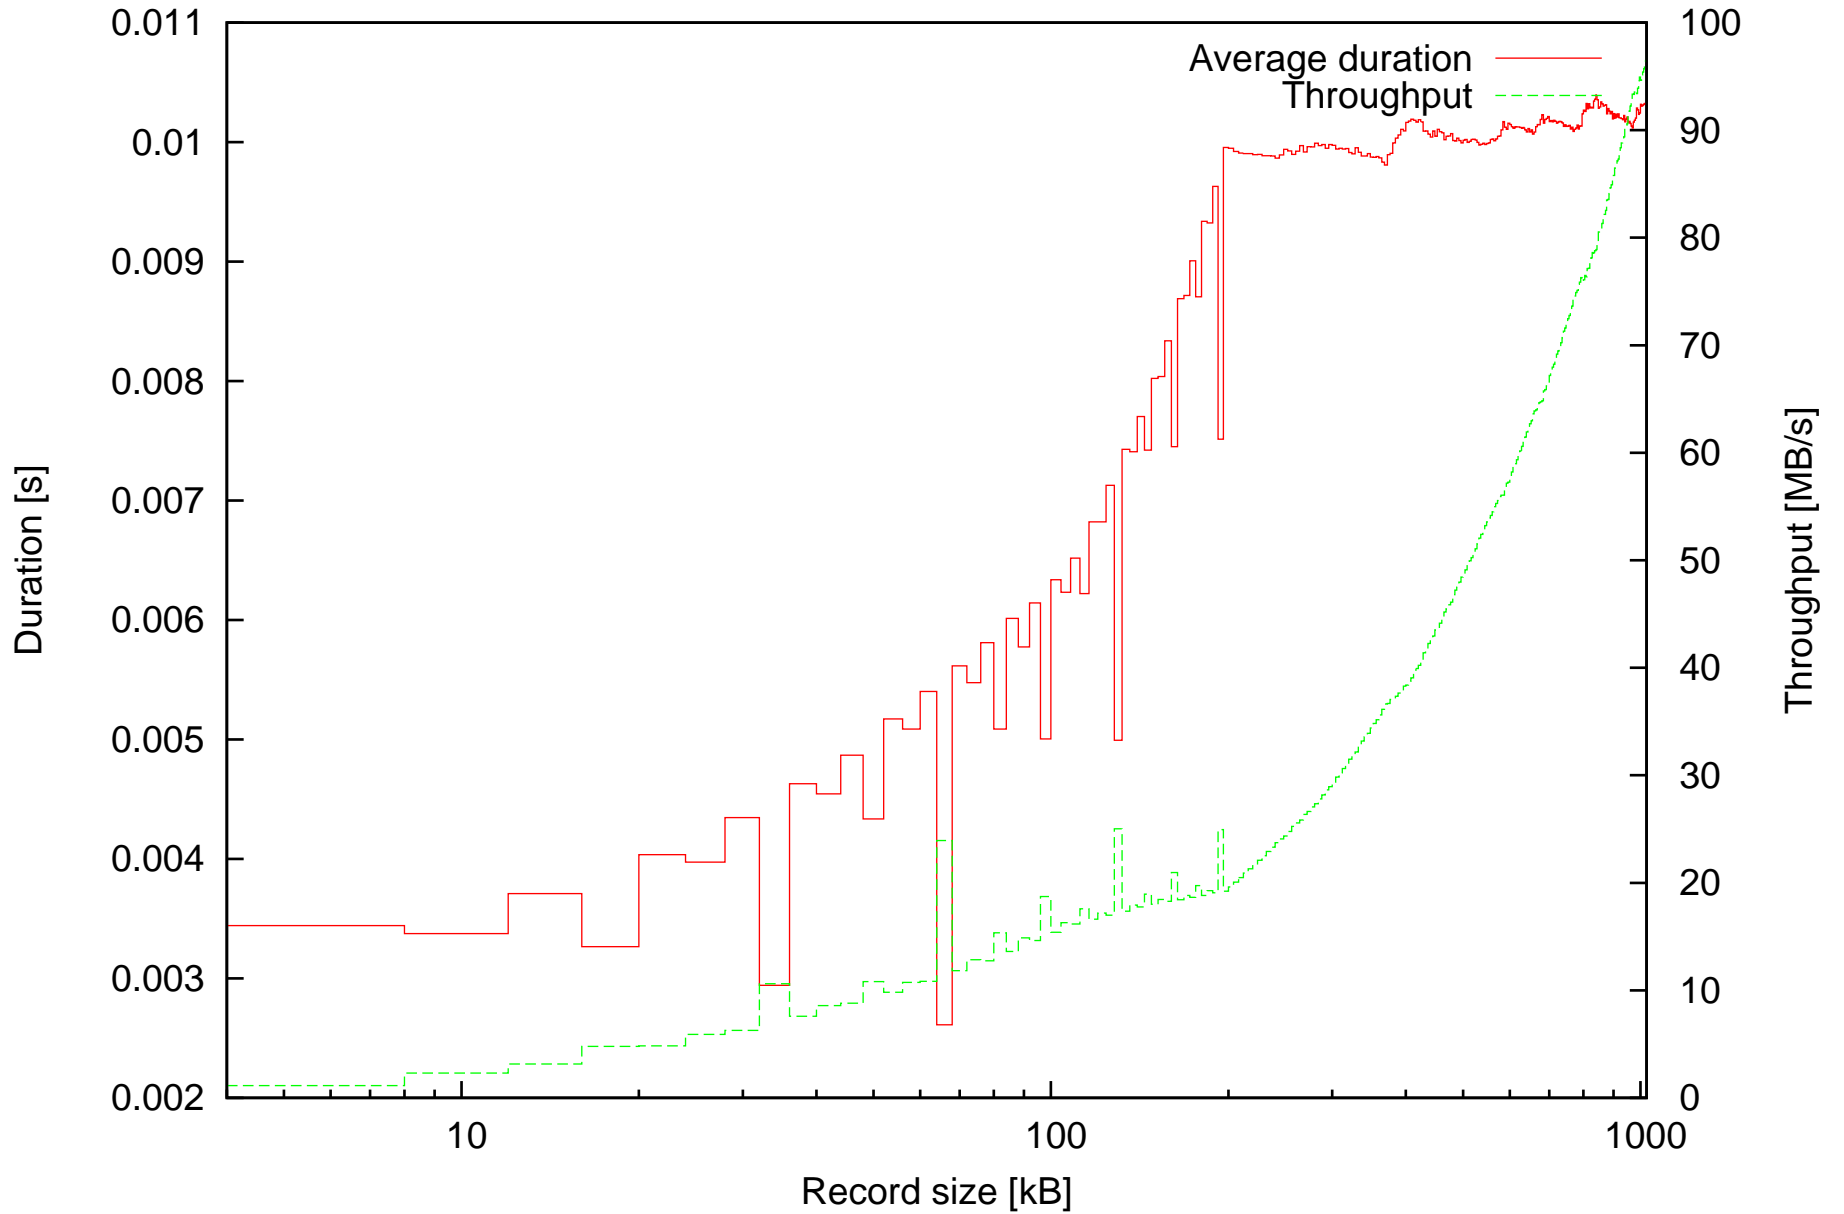

Average duration of discard operations and Throughput in MB/s depending on record size

Summary of duration of discard operations and Throughput in MB/s depending on record size

Minimal and maximal durations depending on record size