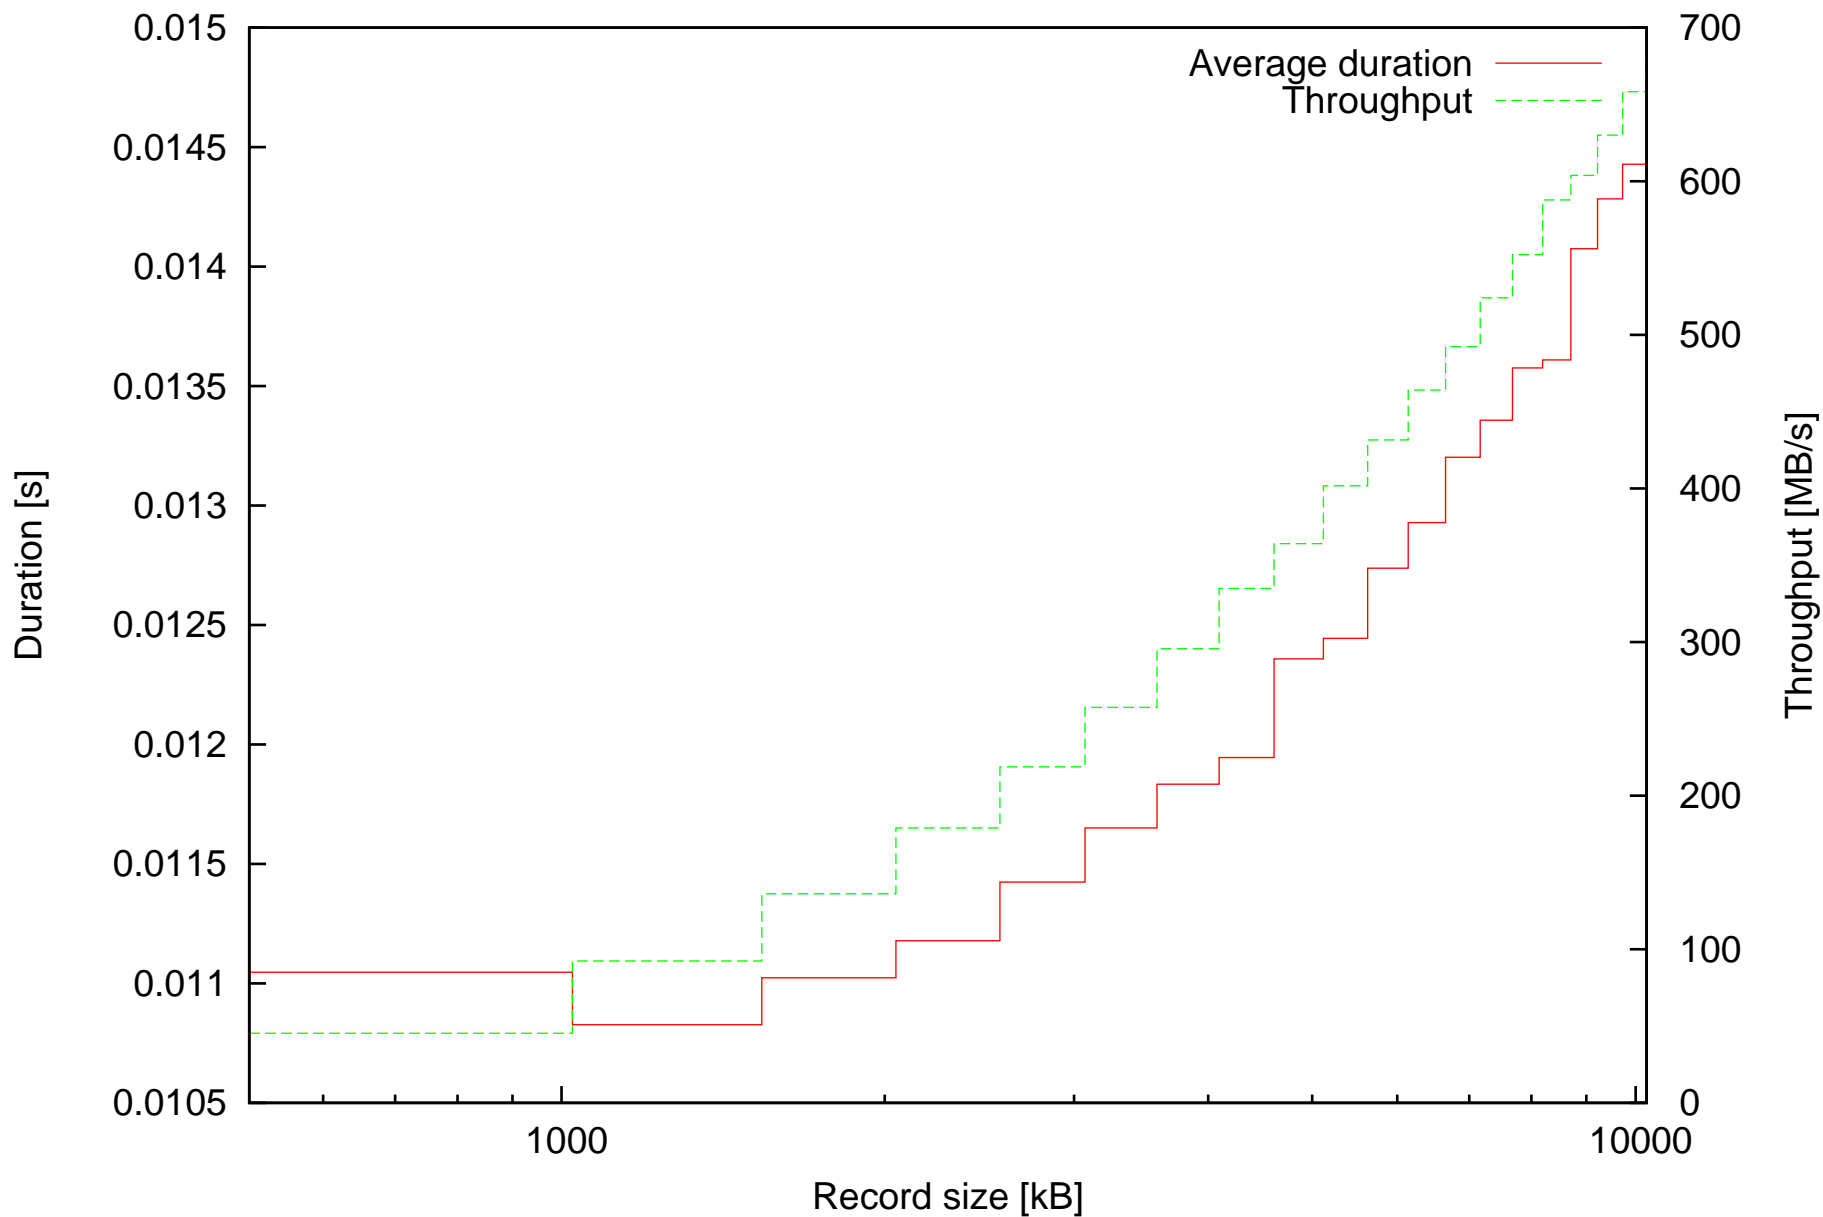

Average duration of discard operations and Throughput in MB/s depending on record size

Summary of duration of discard operations and Throughput in MB/s depending on record size

Minimal and maximal durations depending on record size