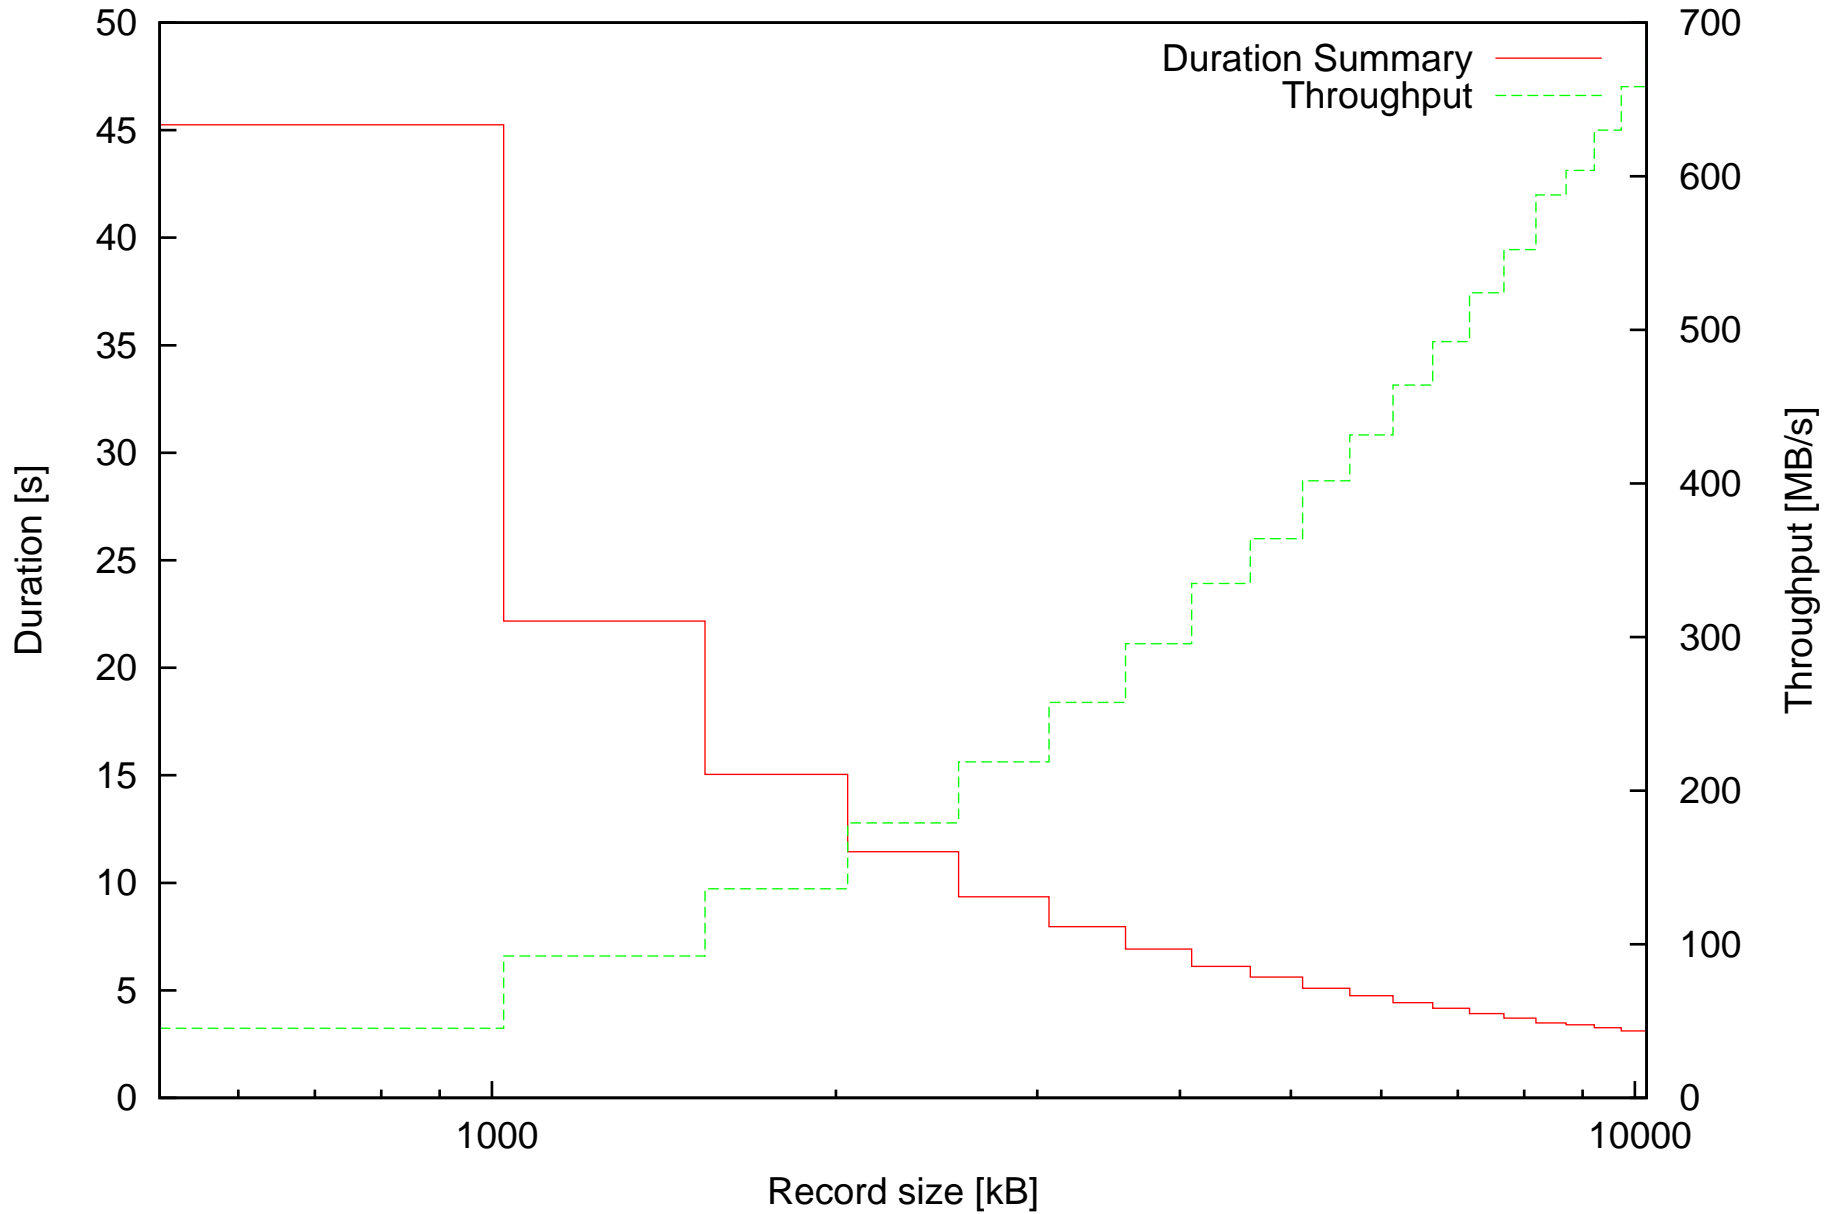

Average duration of discard operations and Throughput in MB/s depending on record size

Summary of duration of discard operations and Throughput in MB/s depending on record size

Minimal and maximal durations depending on record size