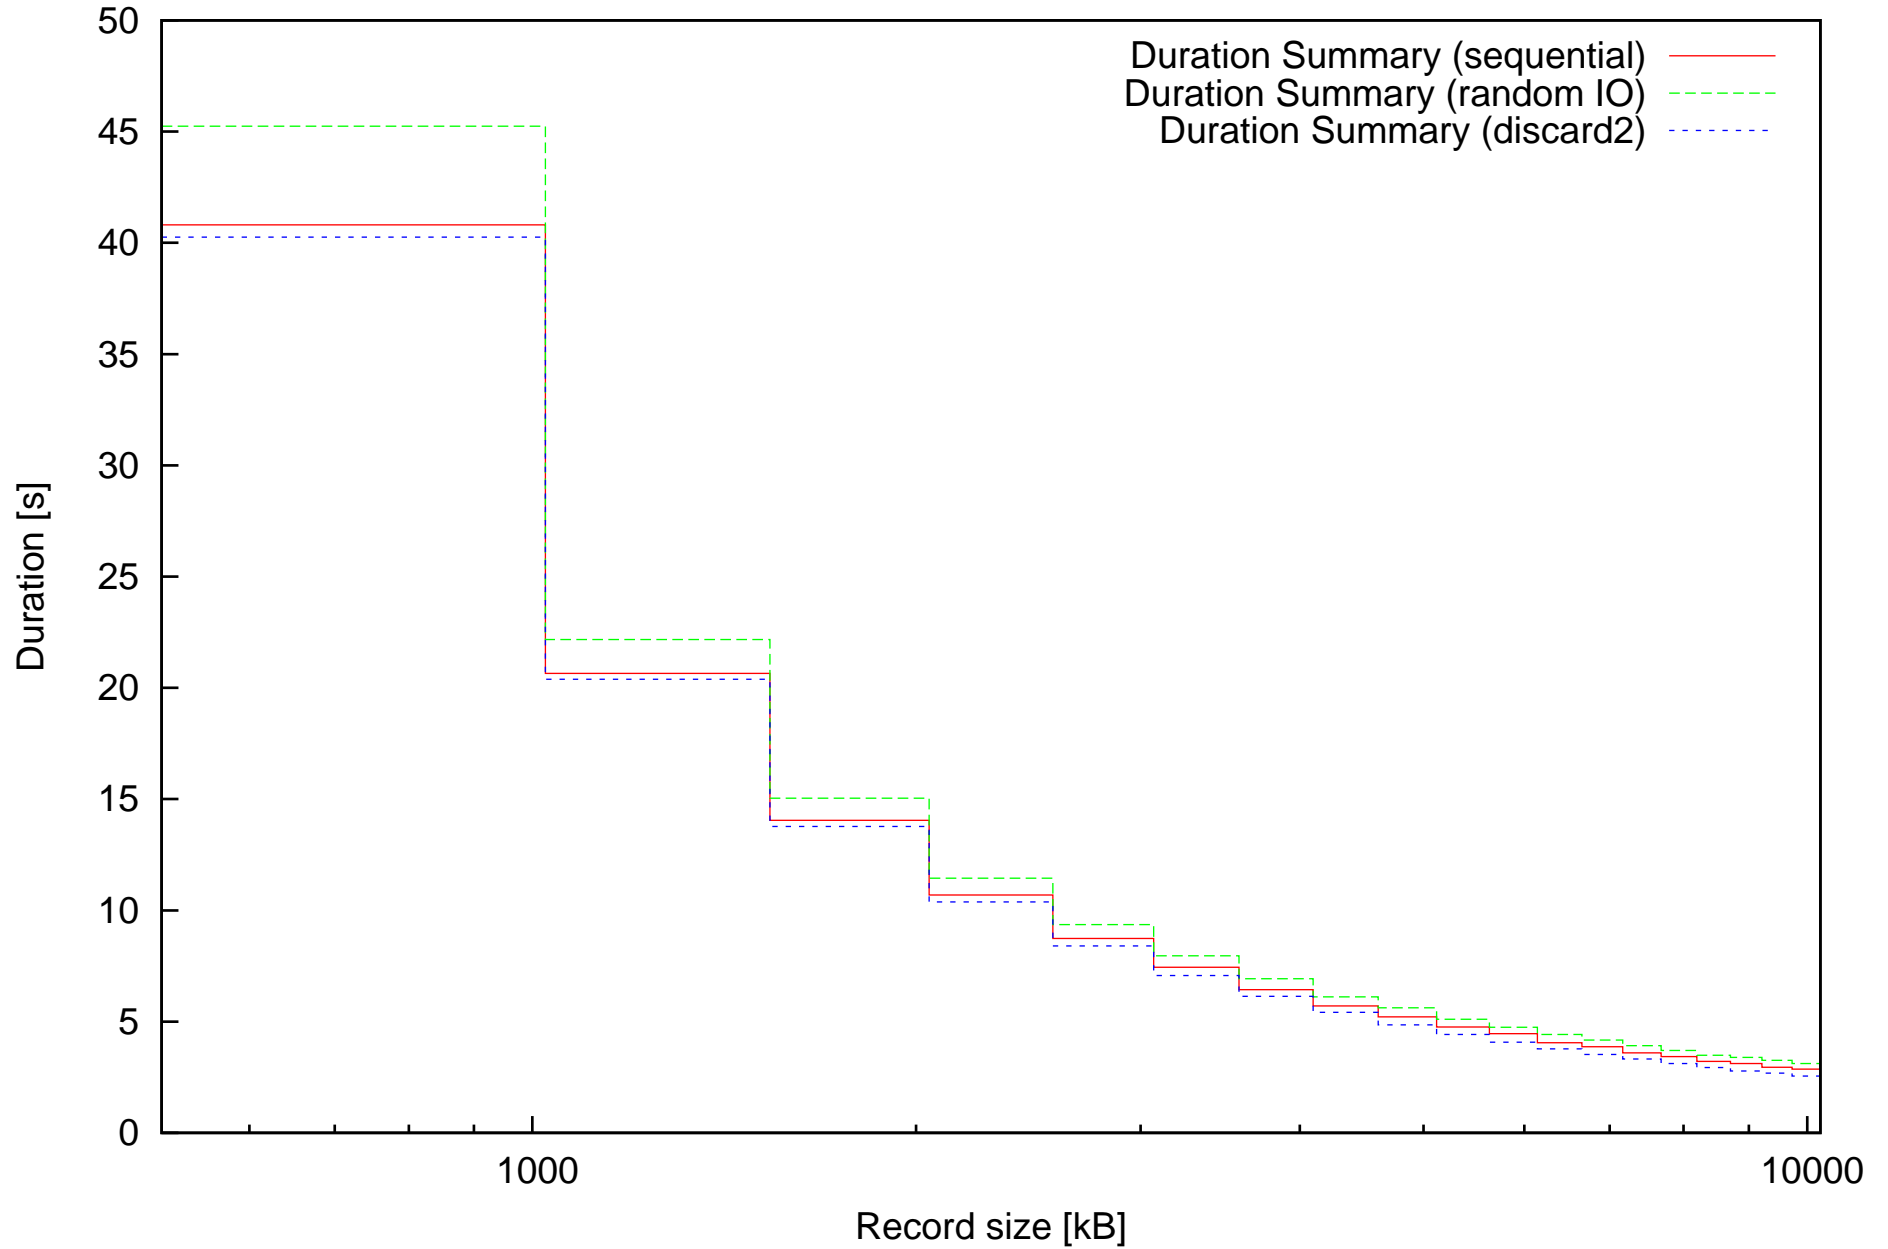

Comparison of Average duration in all modes

Comparison of Summary of duration in all modes

Comparison of Throughput in sequential and Random IO mode