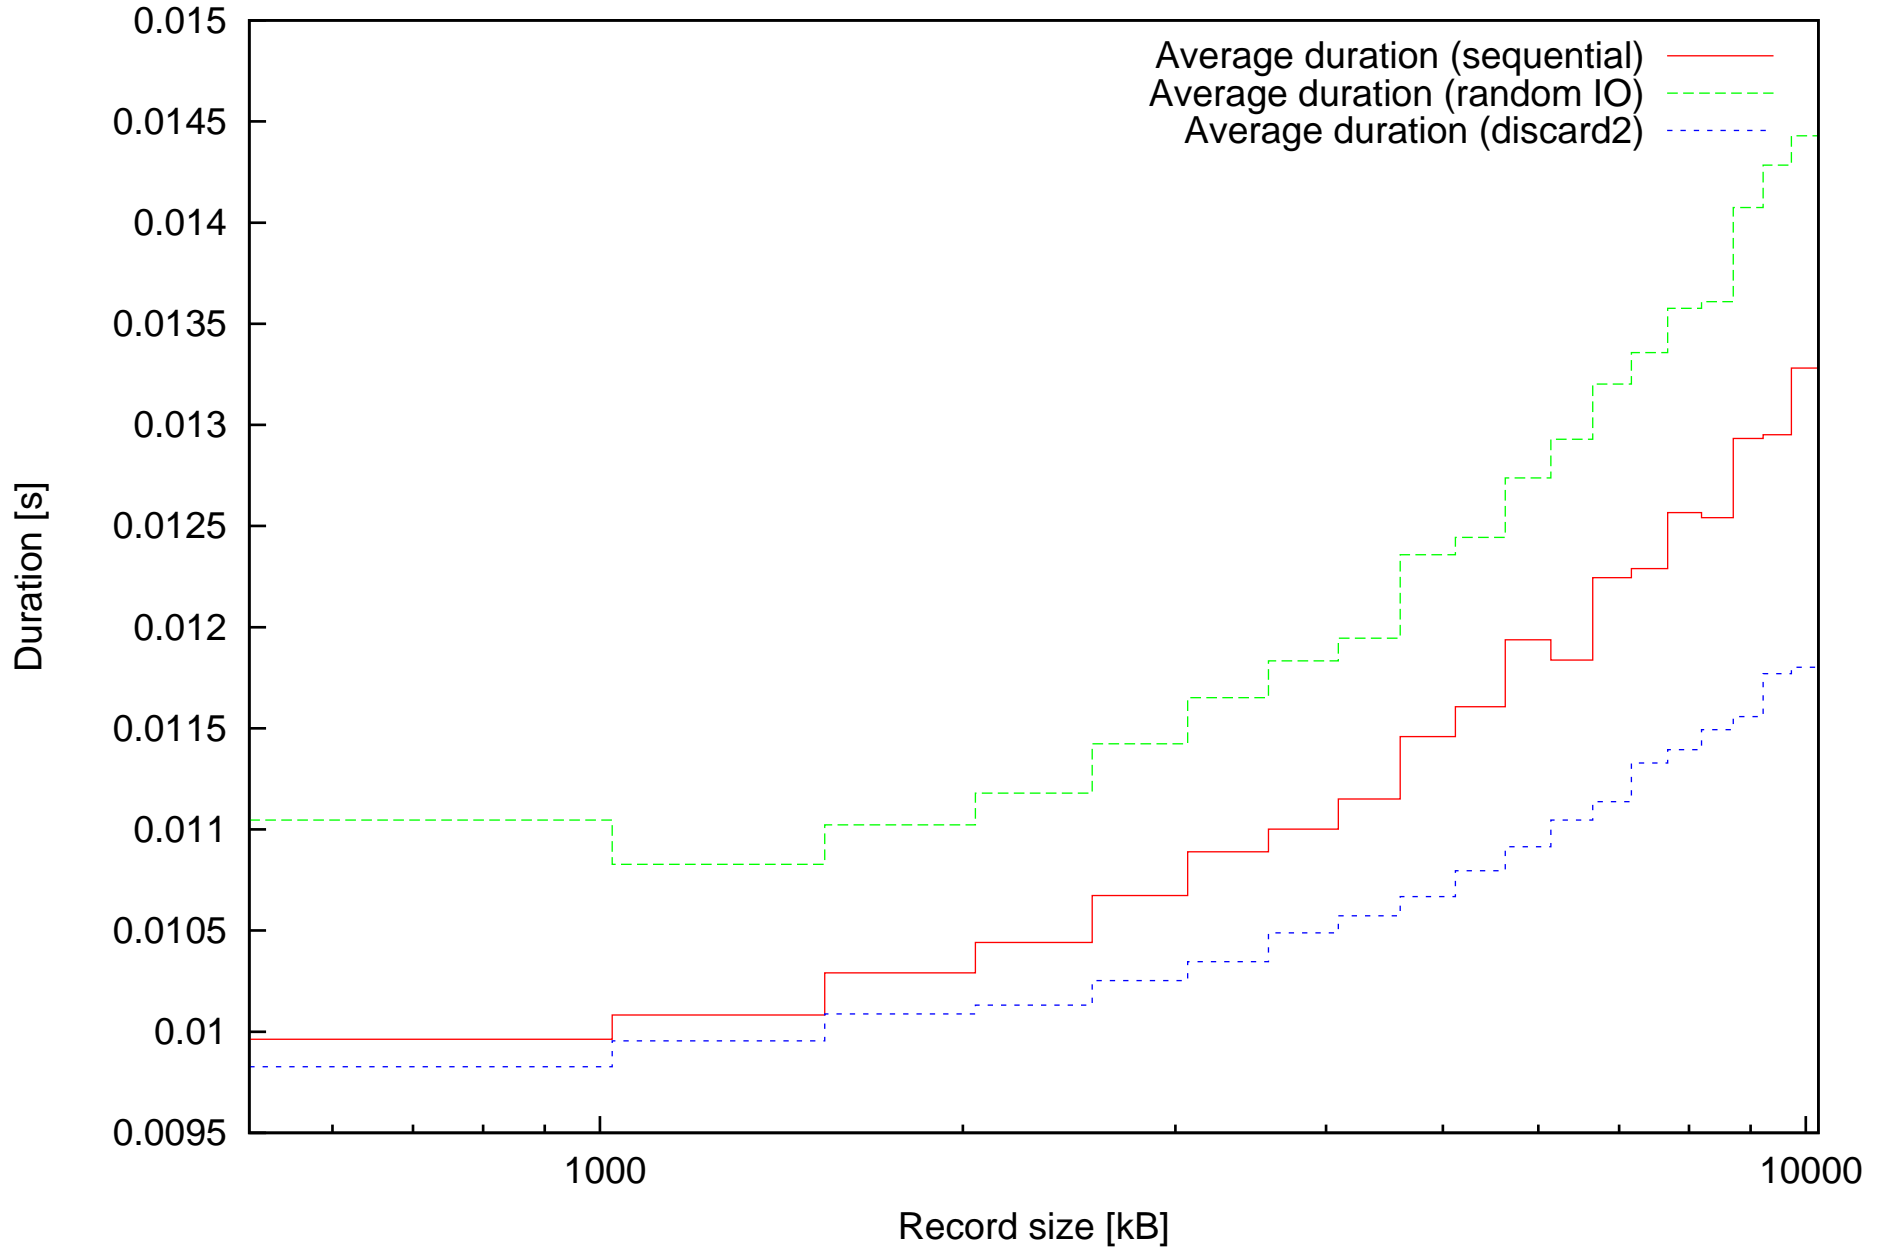

Comparison of Average duration in all modes

Comparison of Summary of duration in all modes

Comparison of Throughput in sequential and Random IO mode