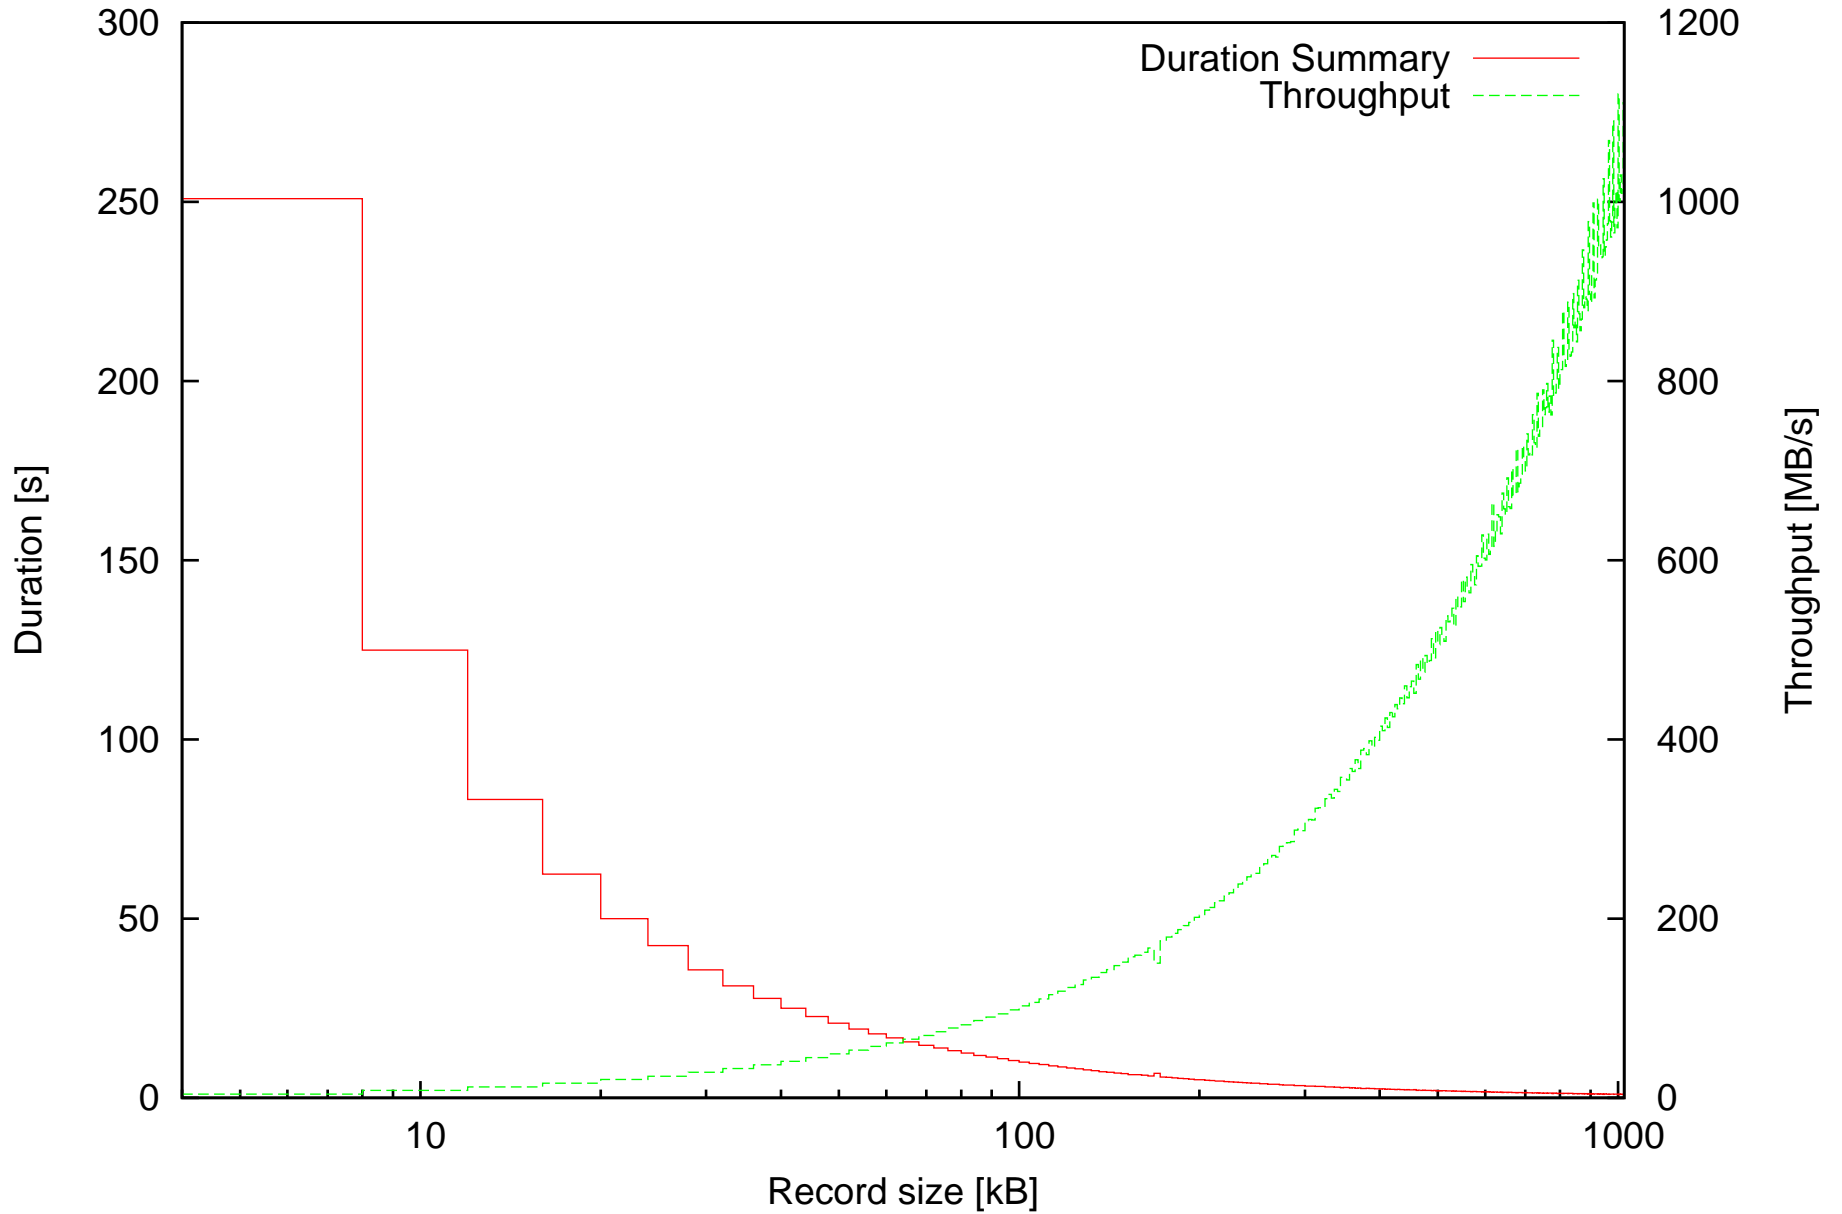

Average duration of discard operations and Throughput in MB/s depending on record size

Summary of duration of discard operations and Throughput in MB/s depending on record size

Minimal and maximal durations depending on record size