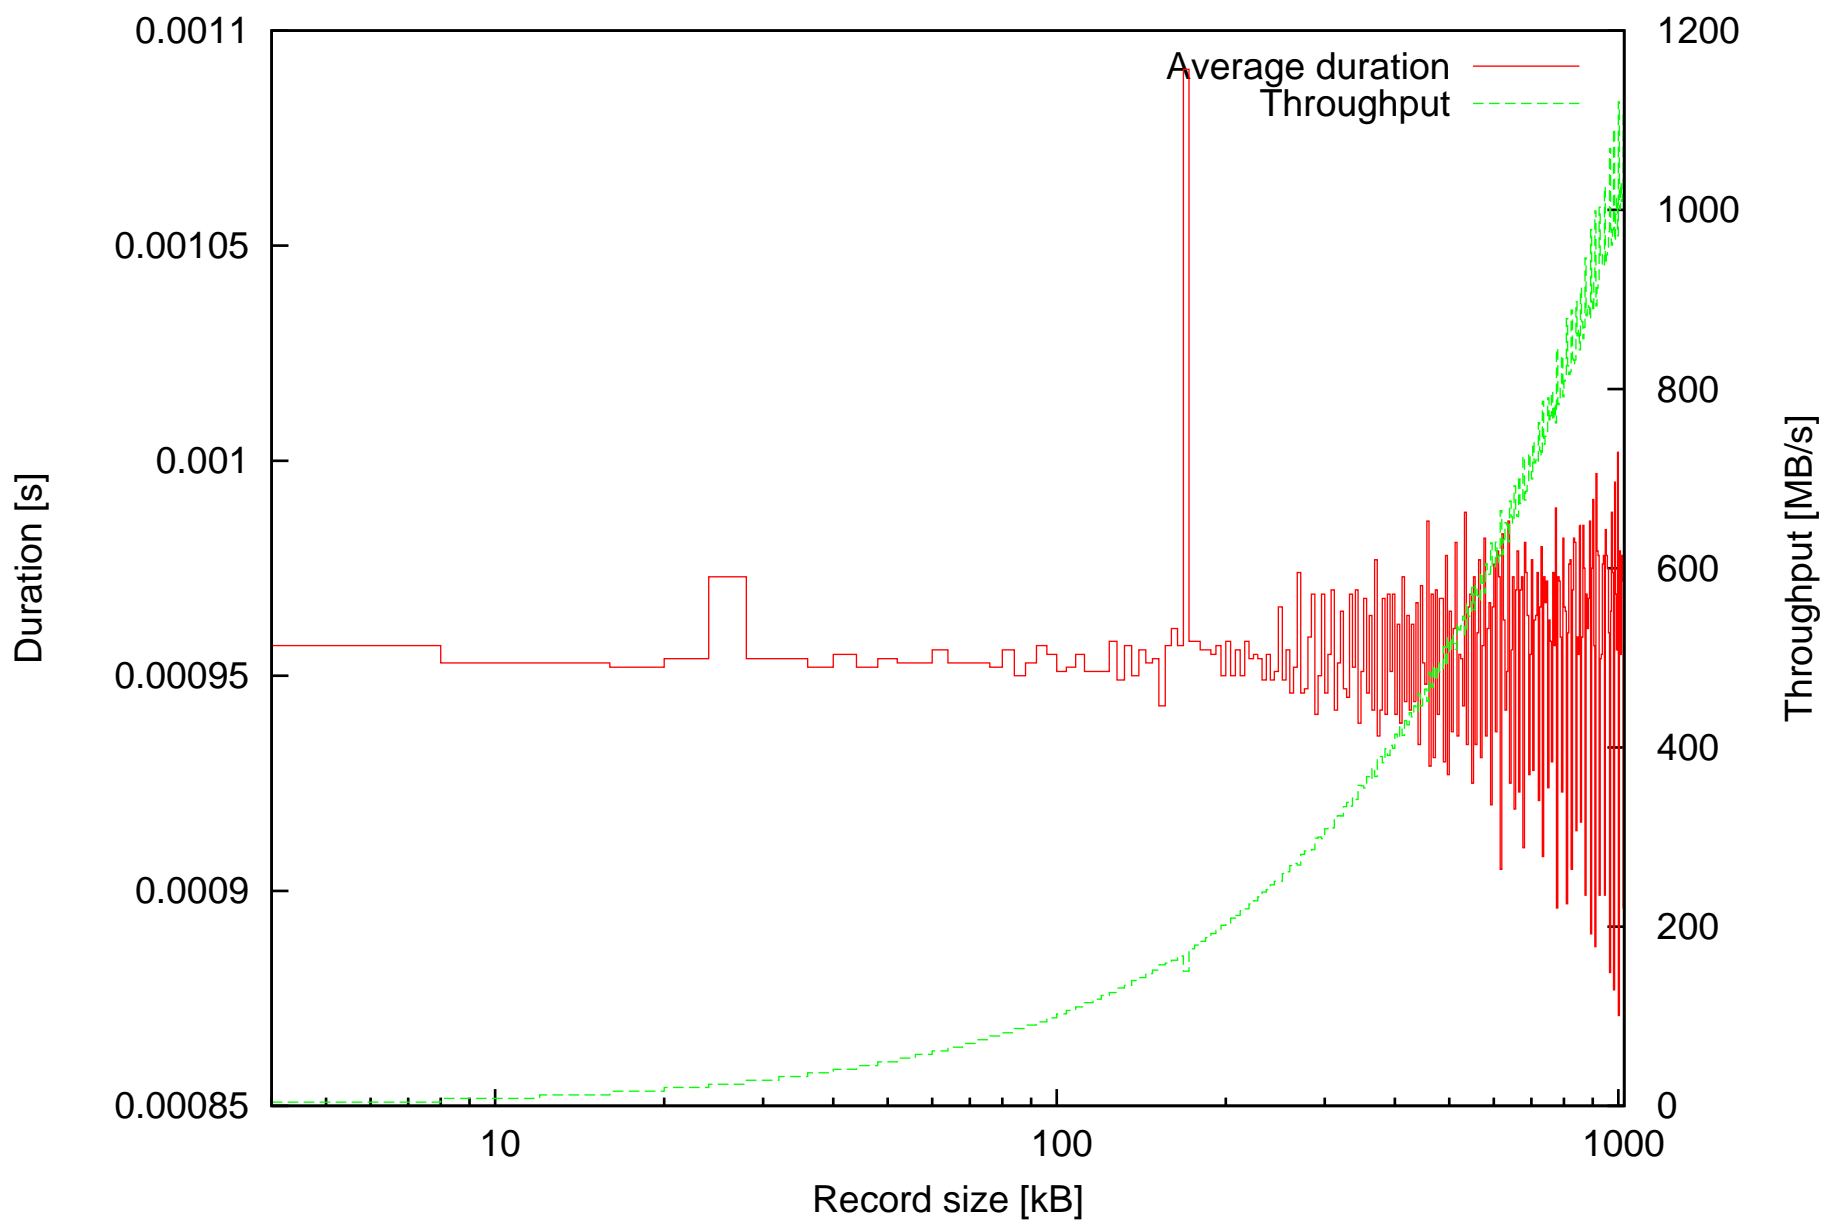

Average duration of discard operations and Throughput in MB/s depending on record size

Summary of duration of discard operations and Throughput in MB/s depending on record size

Minimal and maximal durations depending on record size