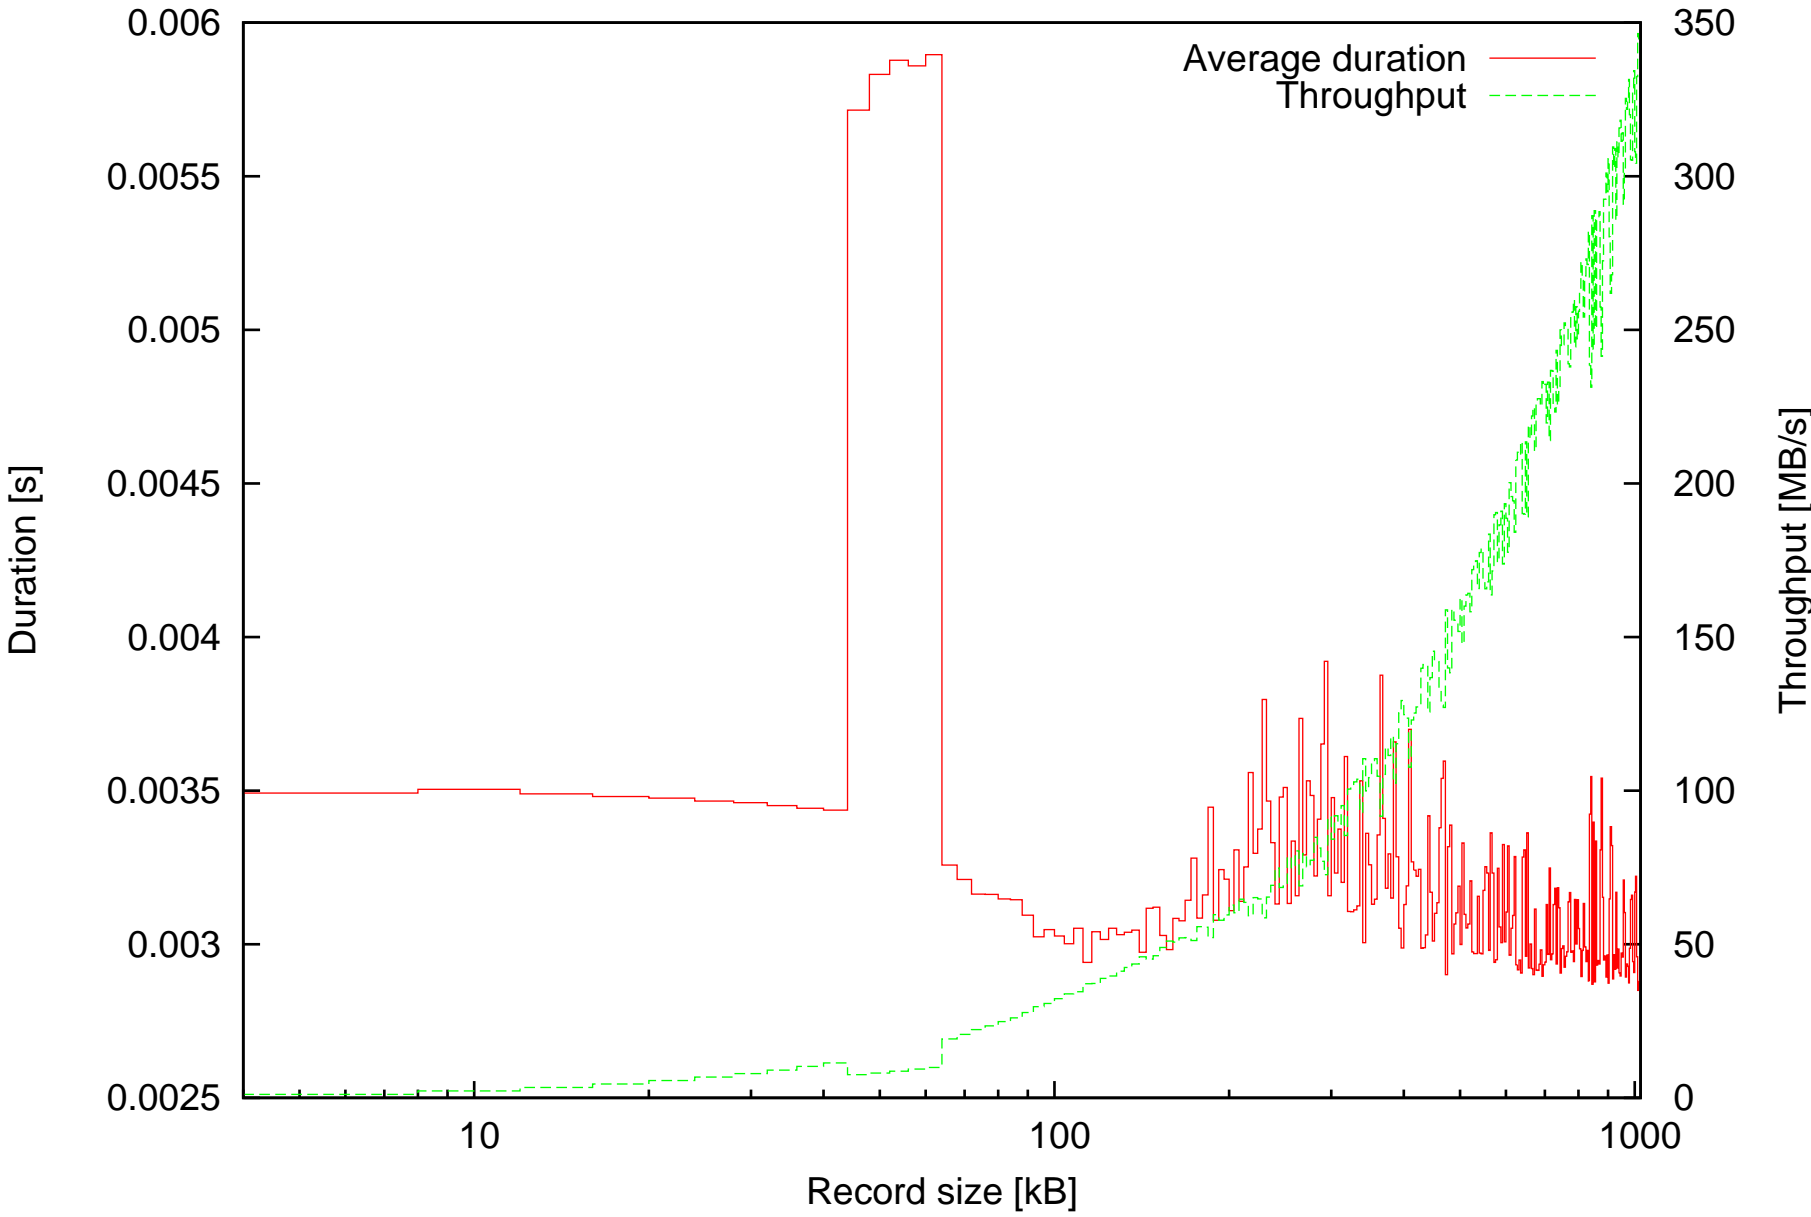

Average duration of discard operations and Throughput in MB/s depending on record size

Summary of duration of discard operations and Throughput in MB/s depending on record size

Minimal and maximal durations depending on record size