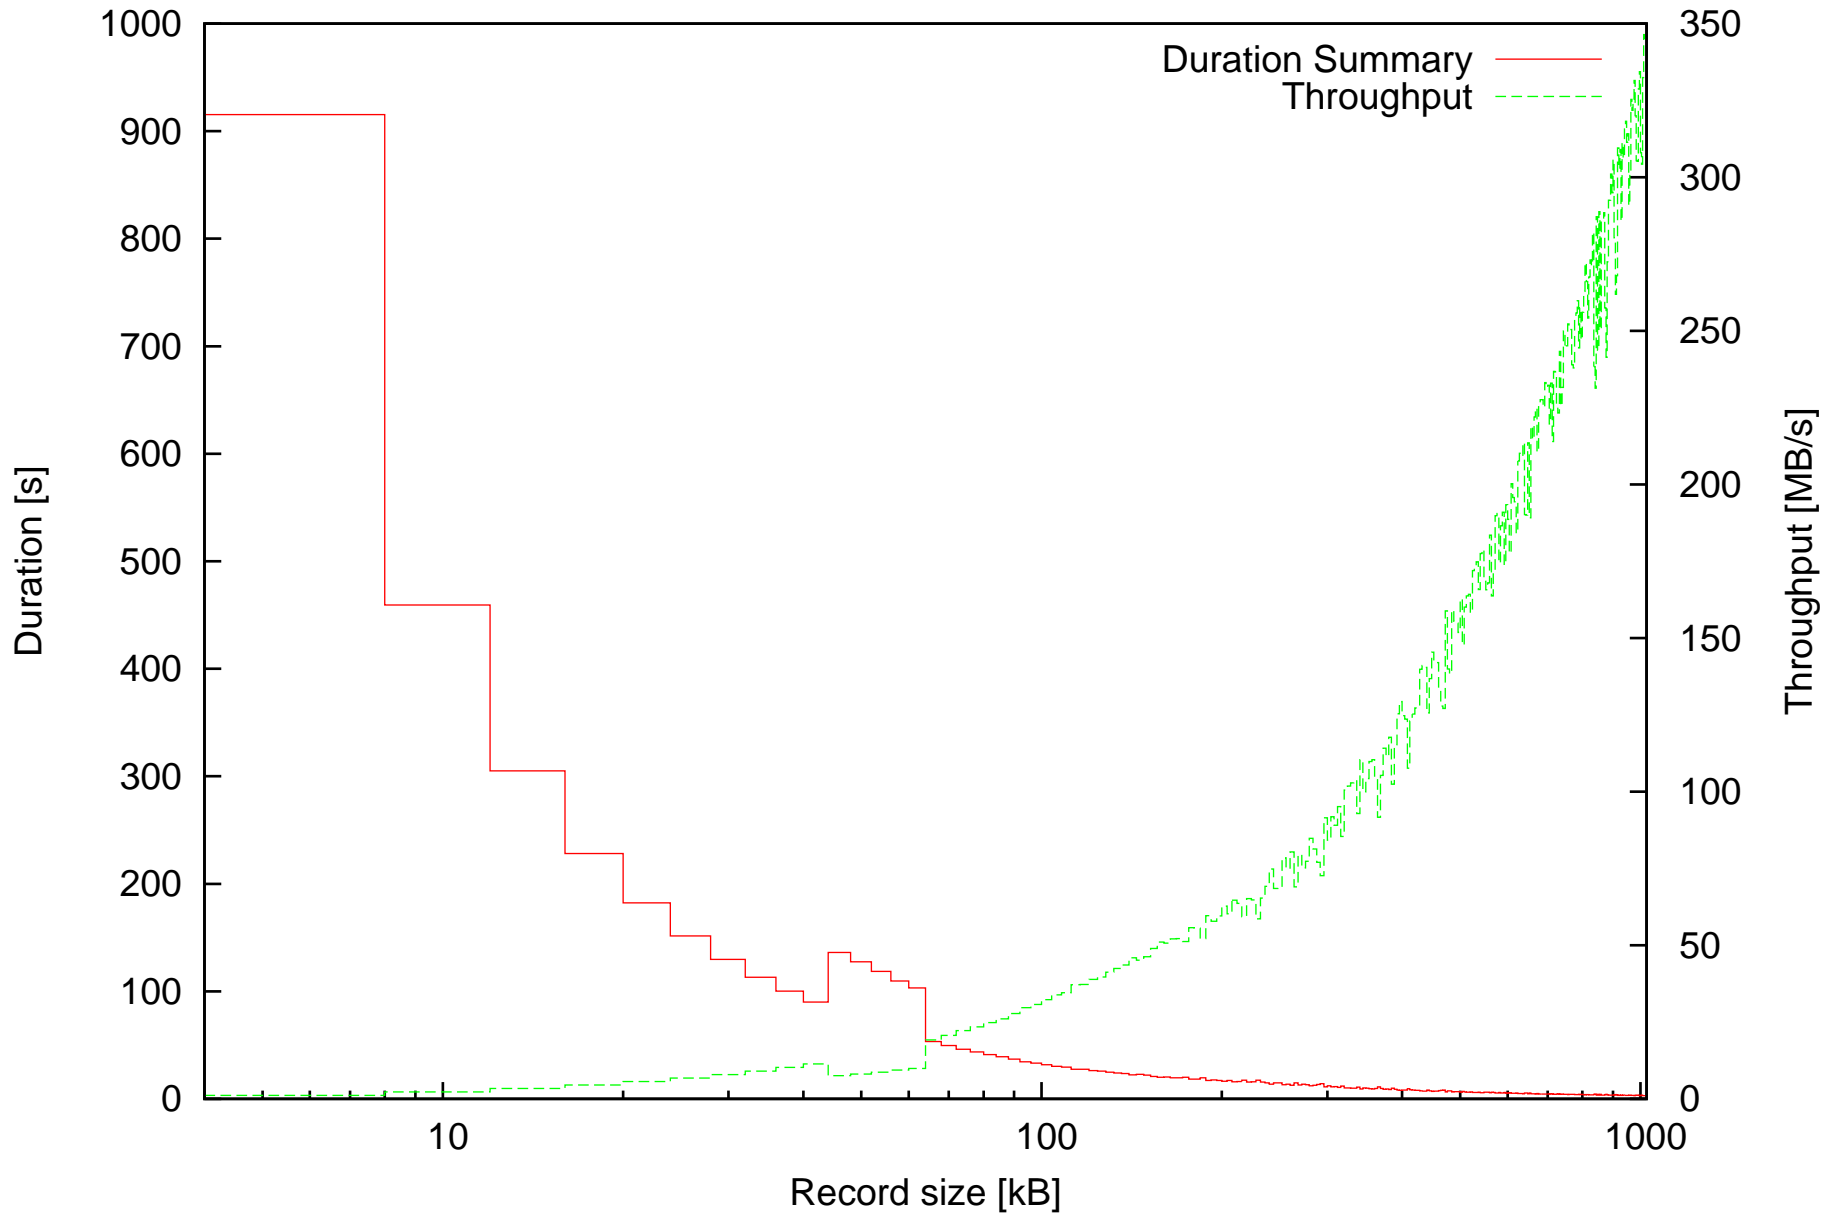

Average duration of discard operations and Throughput in MB/s depending on record size

Summary of duration of discard operations and Throughput in MB/s depending on record size

Minimal and maximal durations depending on record size