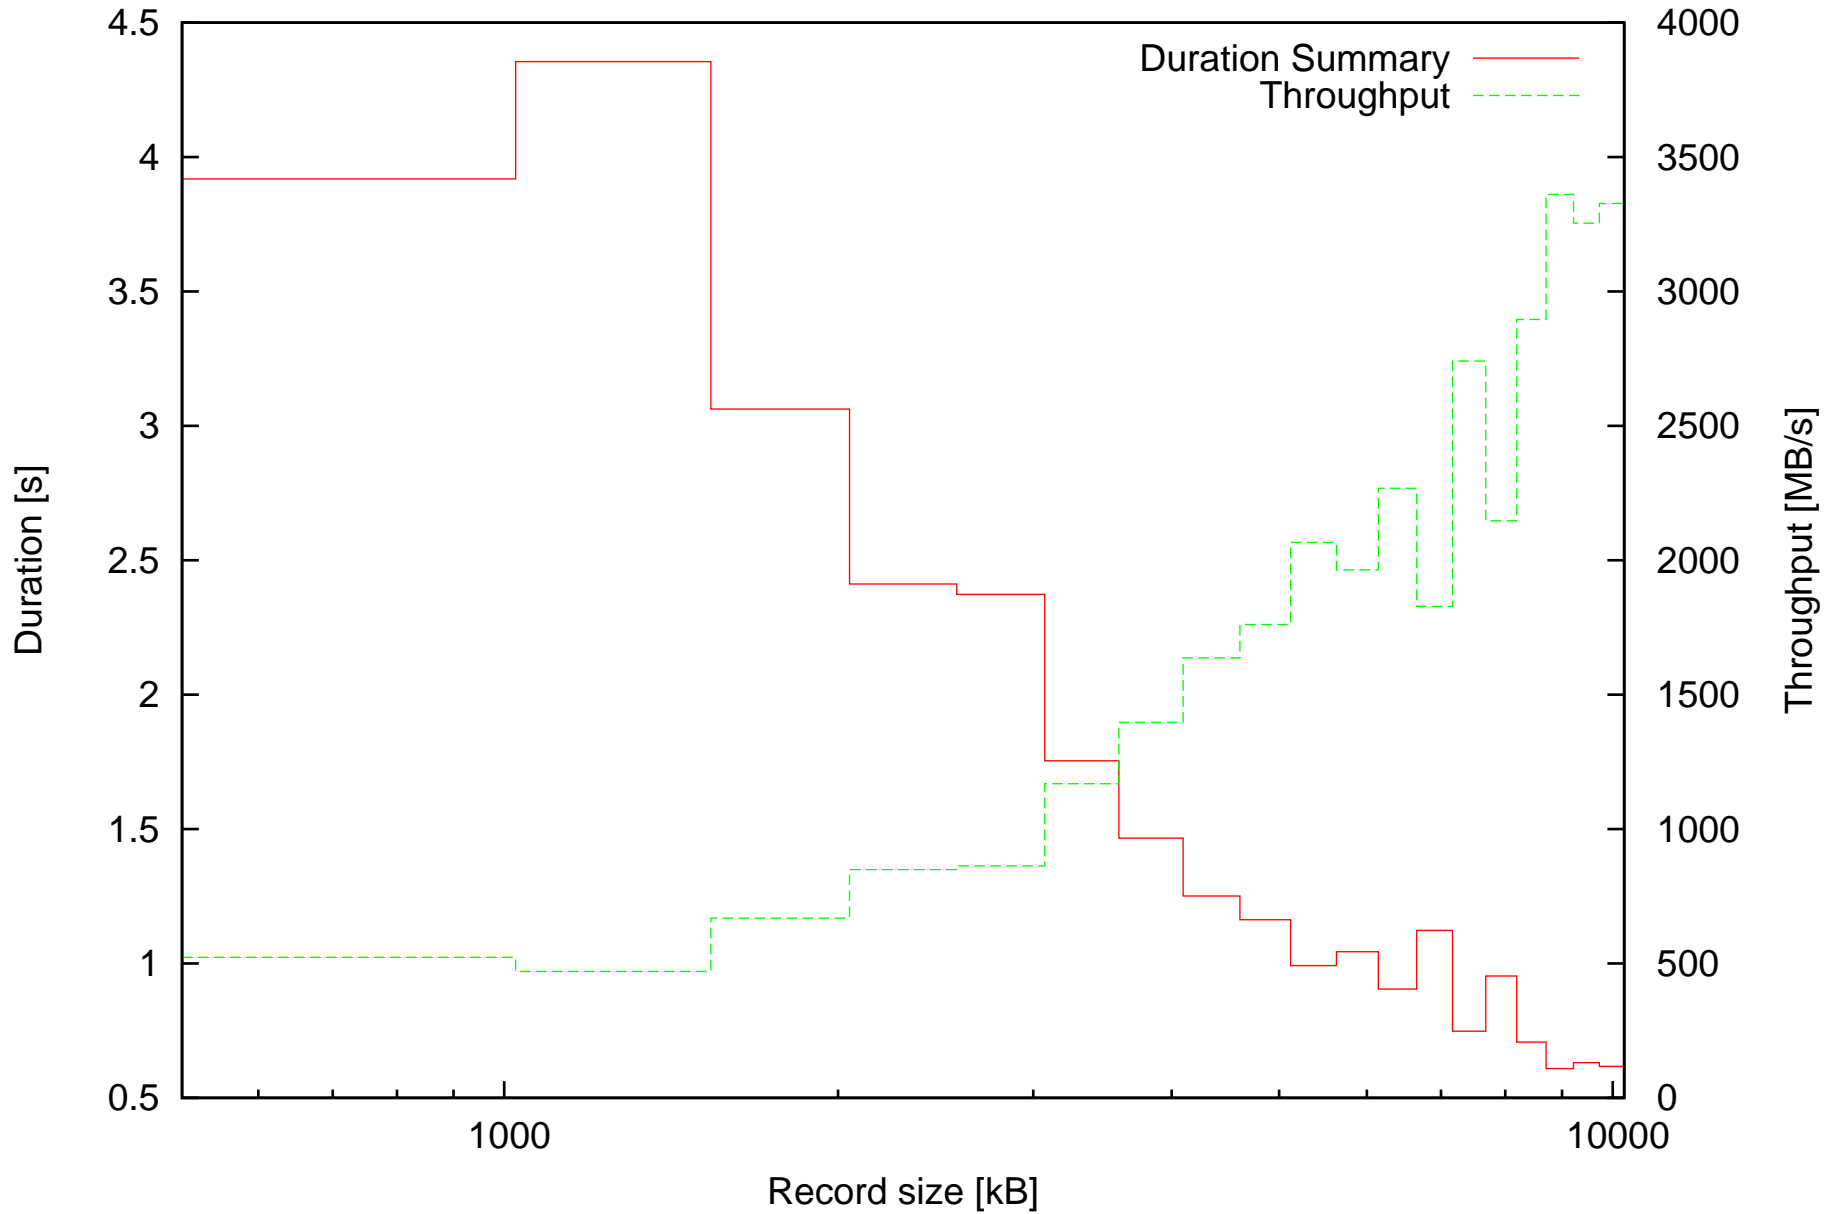

Average duration of discard operations and Throughput in MB/s depending on record size

Summary of duration of discard operations and Throughput in MB/s depending on record size

Minimal and maximal durations depending on record size