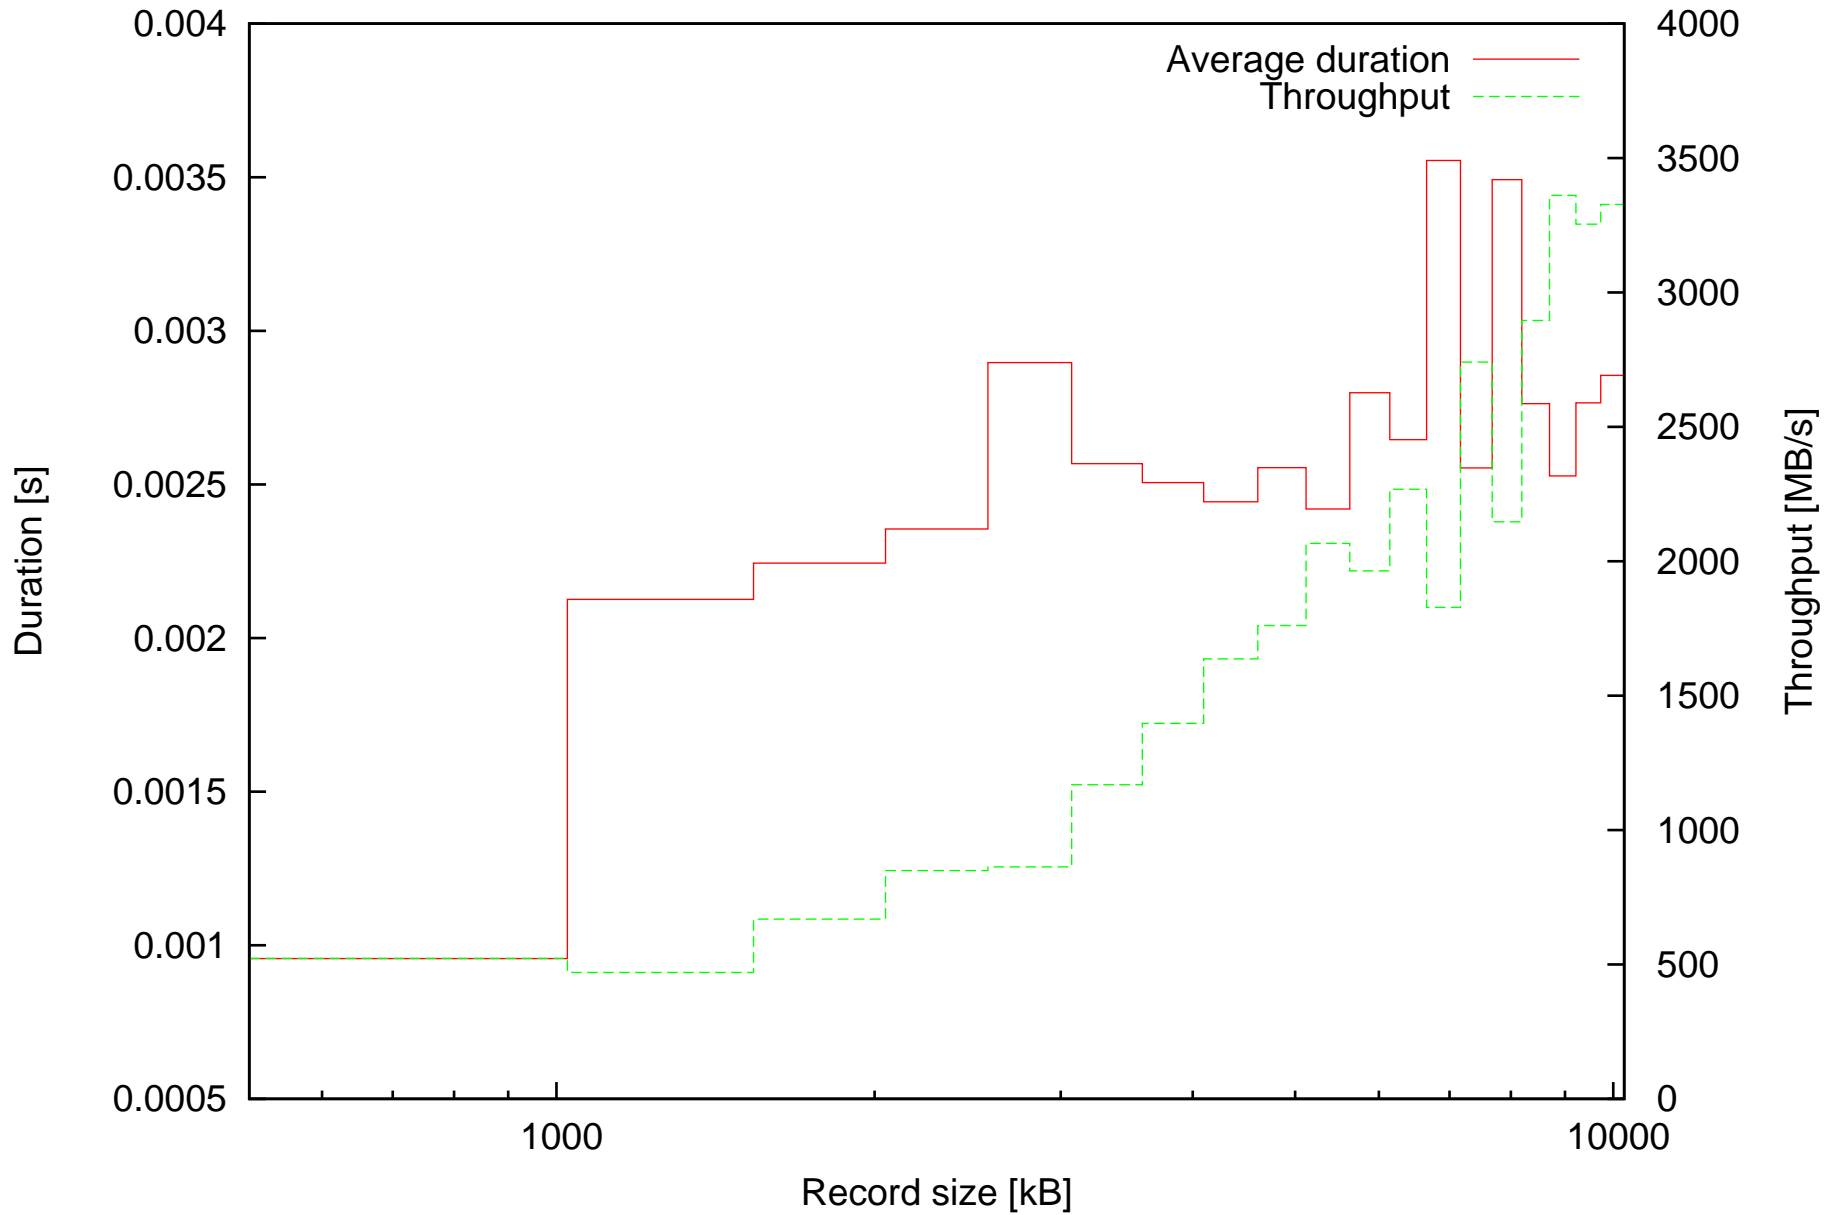

Average duration of discard operations and Throughput in MB/s depending on record size

Summary of duration of discard operations and Throughput in MB/s depending on record size

Minimal and maximal durations depending on record size