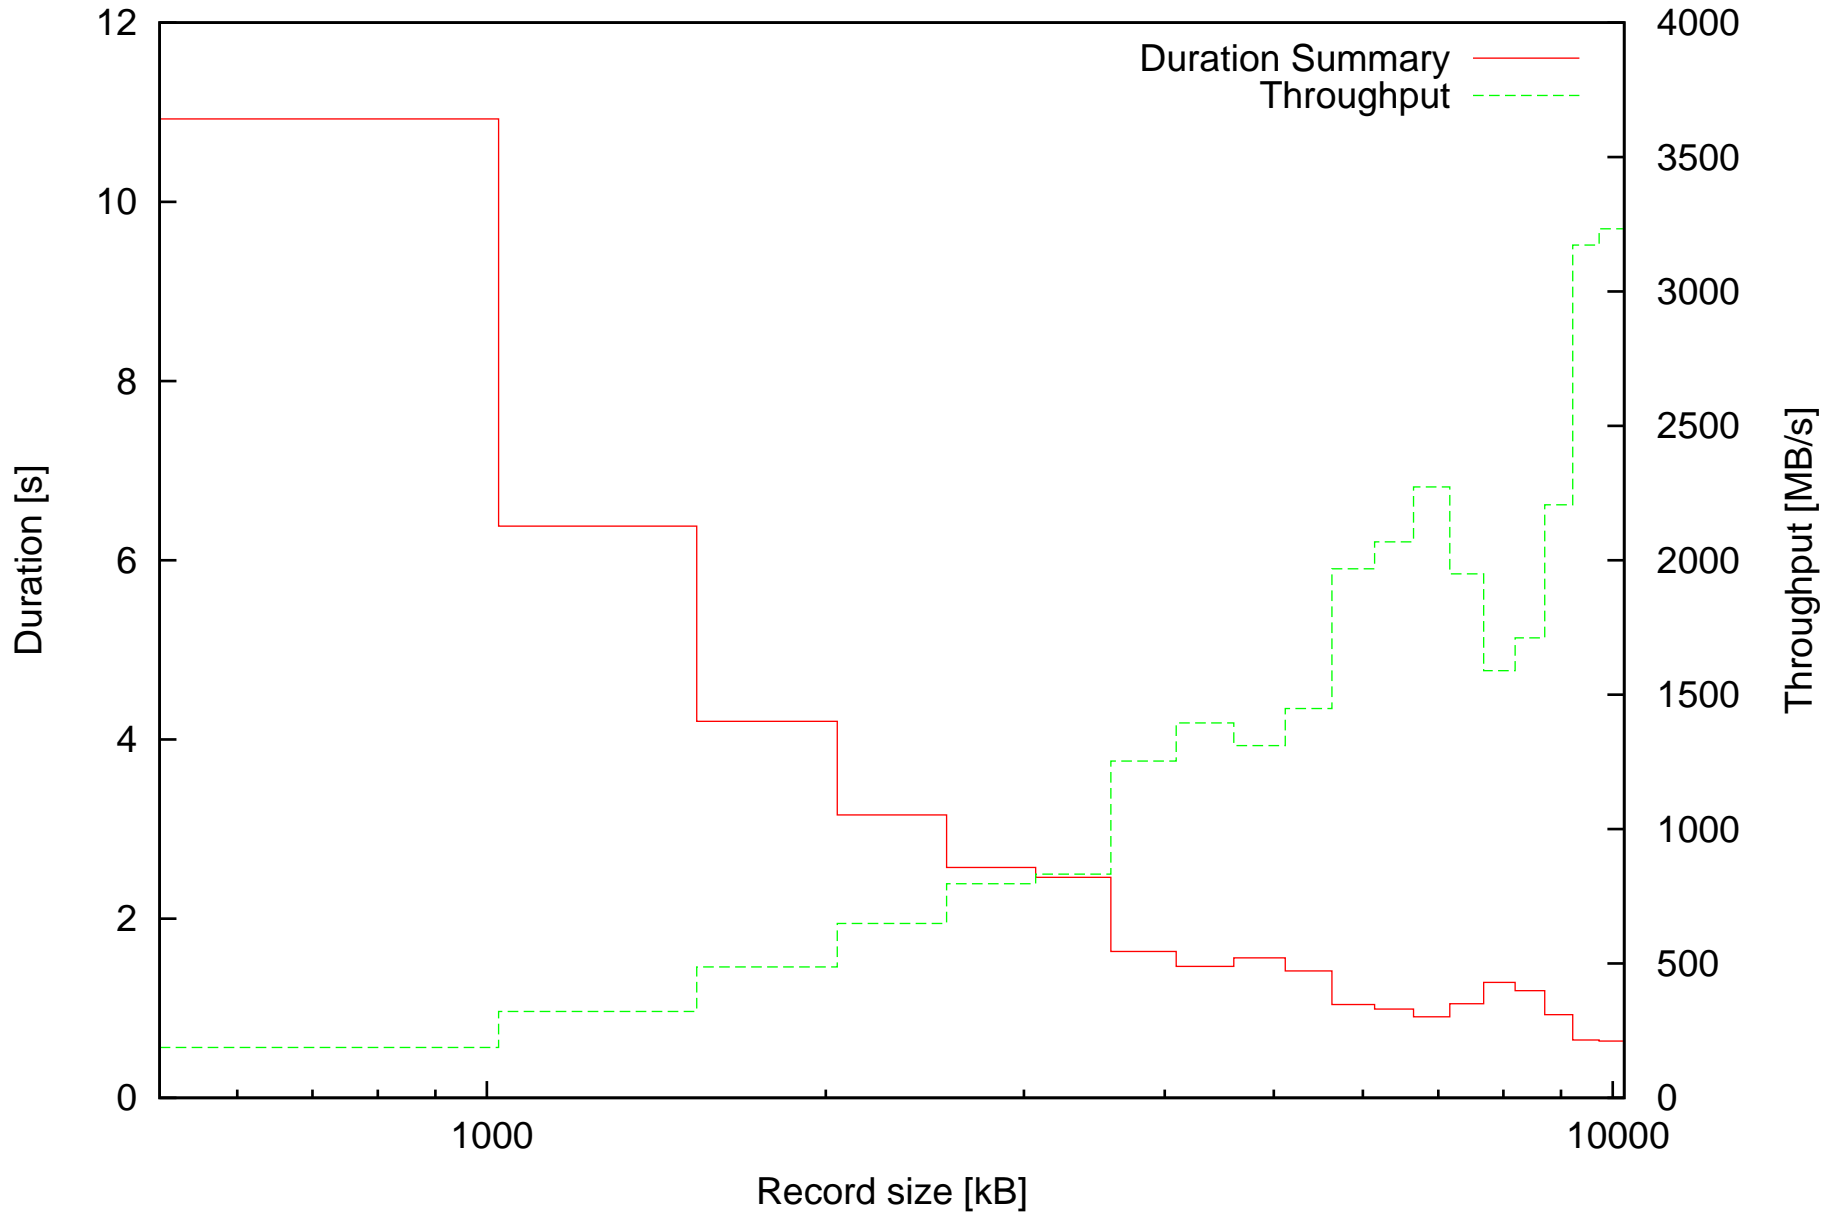

Average duration of discard operations and Throughput in MB/s depending on record size

Summary of duration of discard operations and Throughput in MB/s depending on record size

Minimal and maximal durations depending on record size