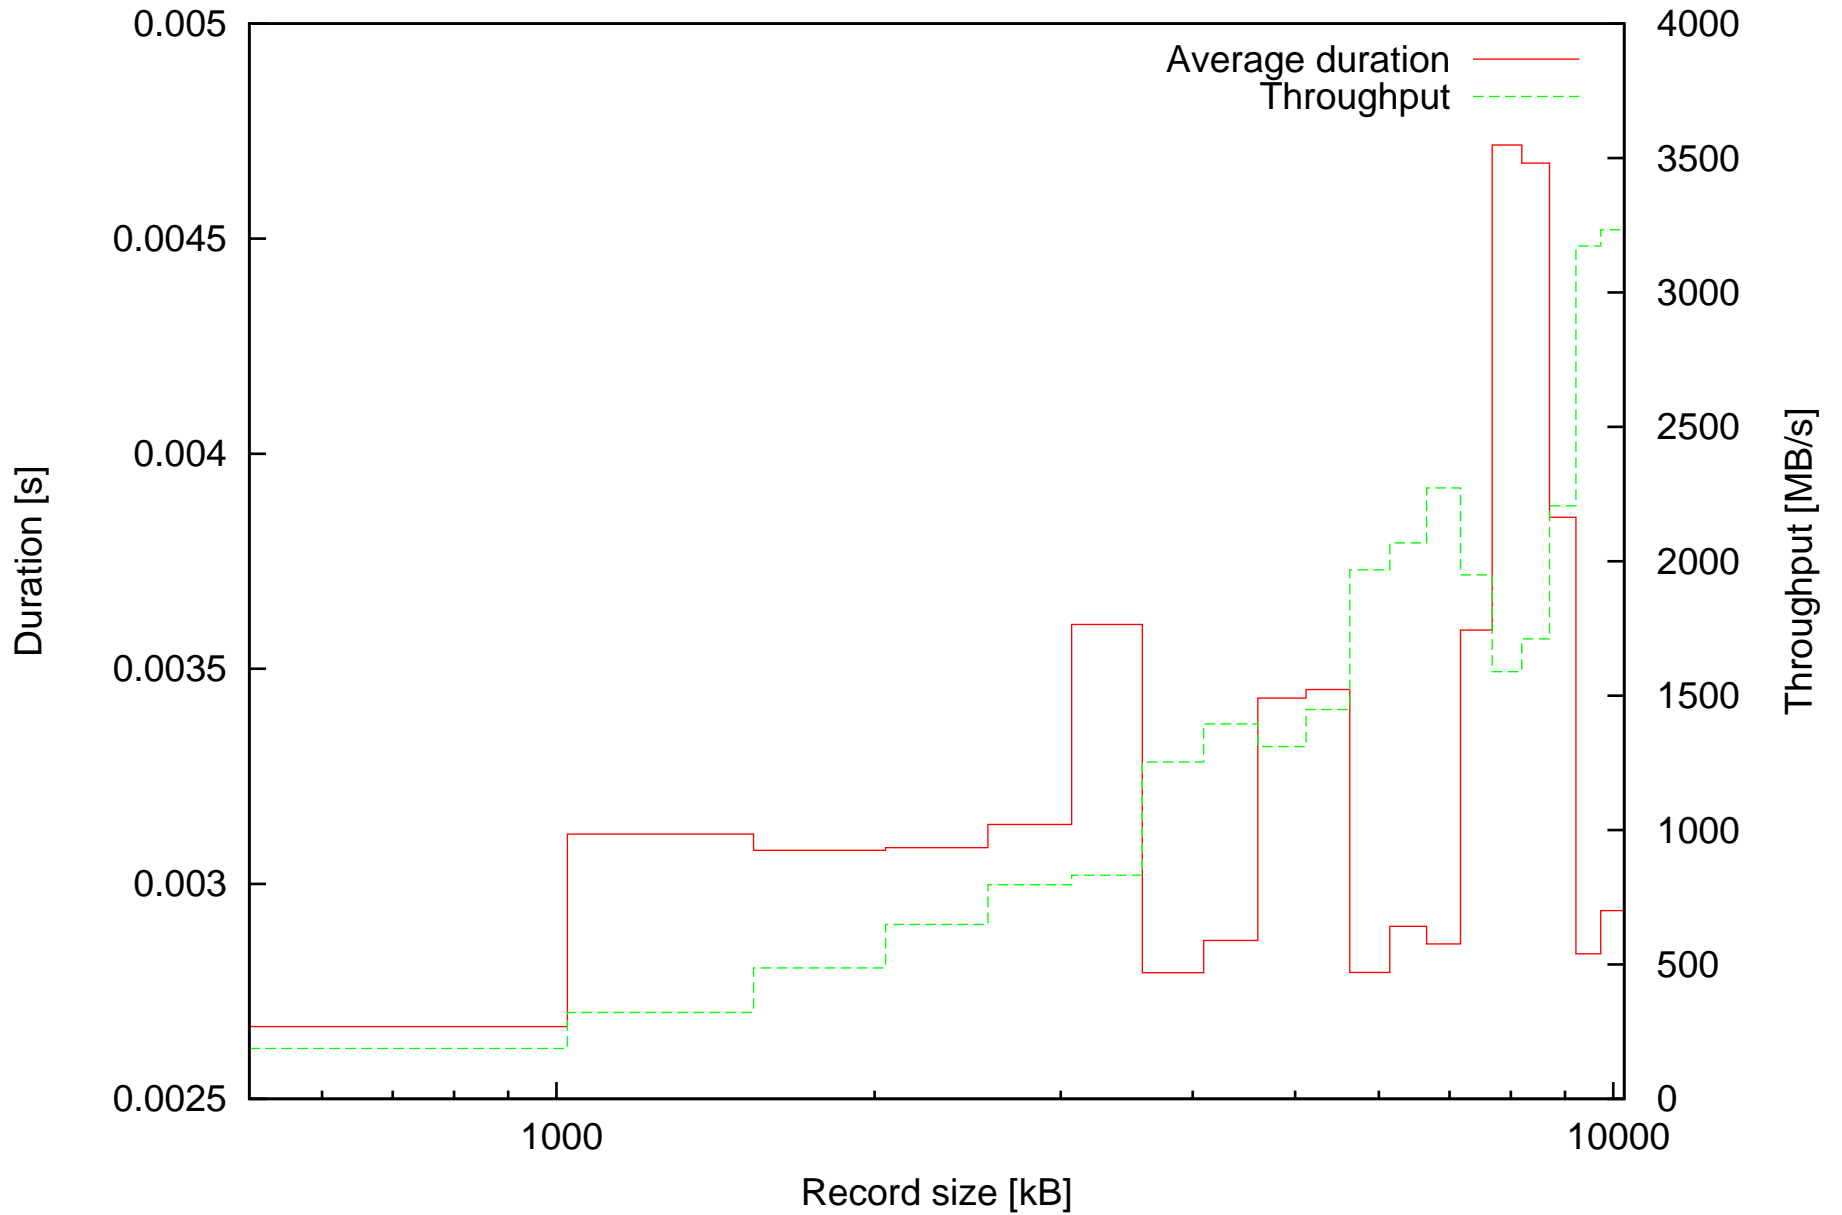

Average duration of discard operations and Throughput in MB/s depending on record size

Summary of duration of discard operations and Throughput in MB/s depending on record size

Minimal and maximal durations depending on record size