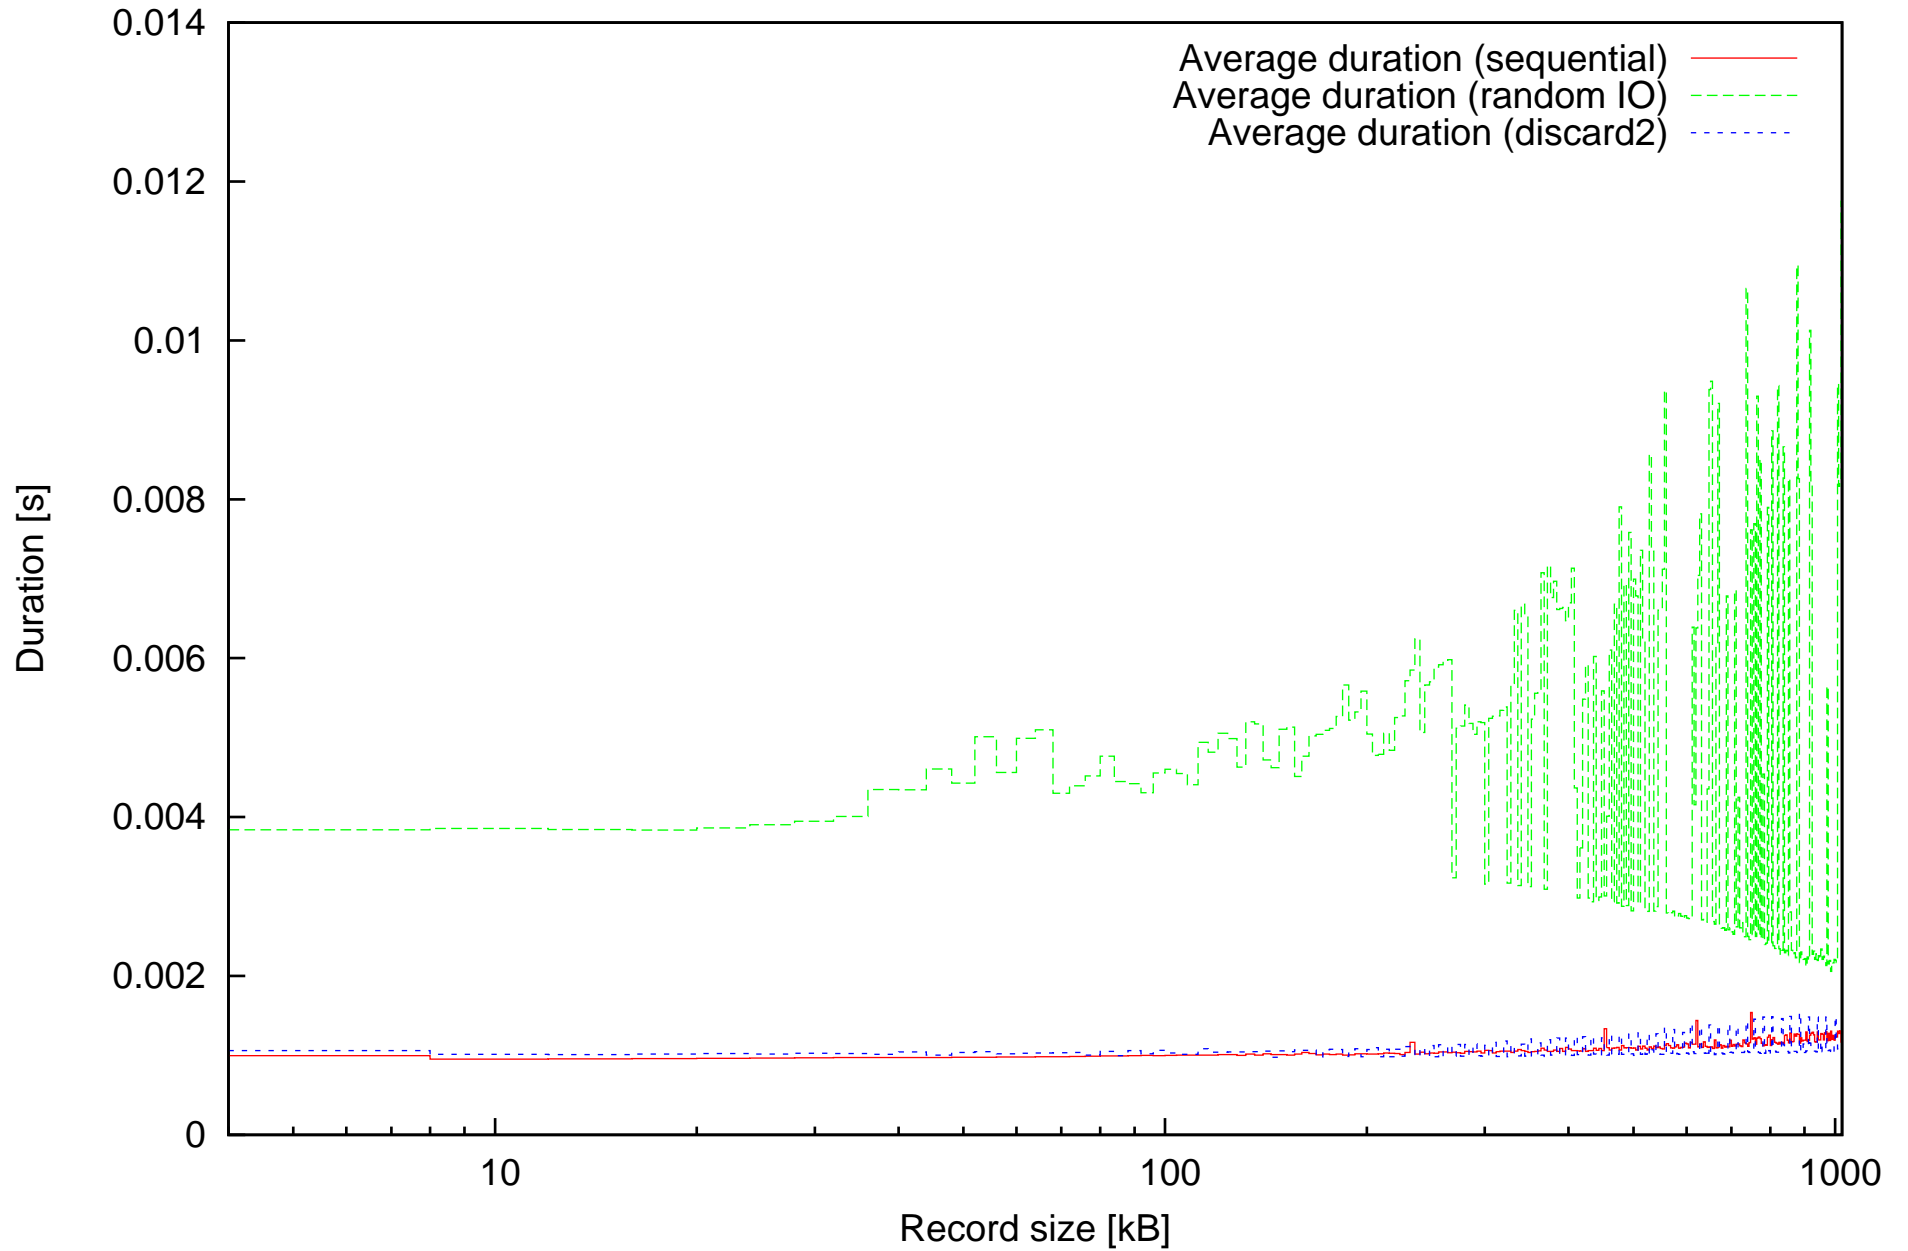

Comparison of Average duration in all modes

Comparison of Summary of duration in all modes

Comparison of Throughput in sequential and Random IO mode