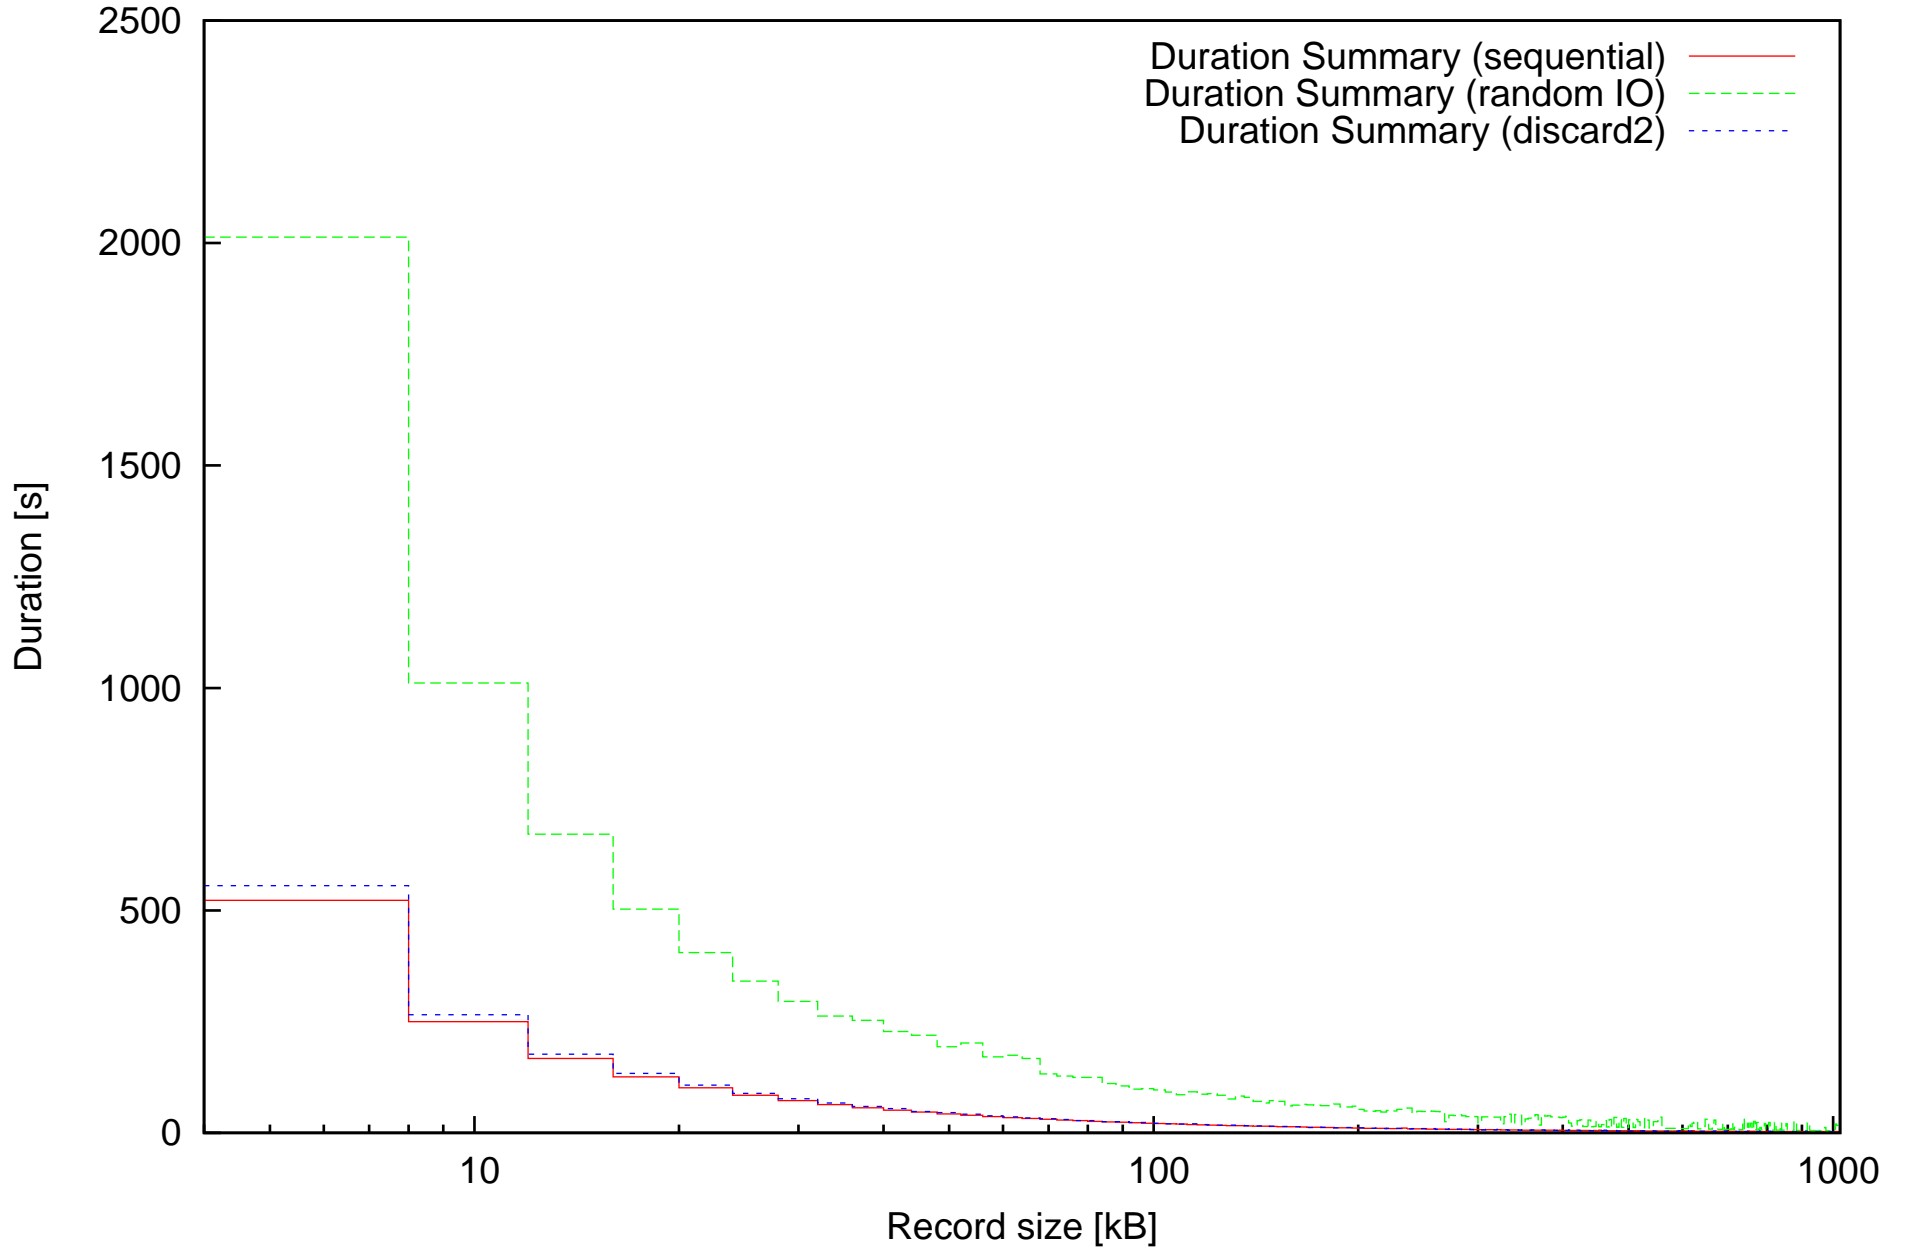

Comparison of Average duration in all modes

Comparison of Summary of duration in all modes

Comparison of Throughput in sequential and Random IO mode