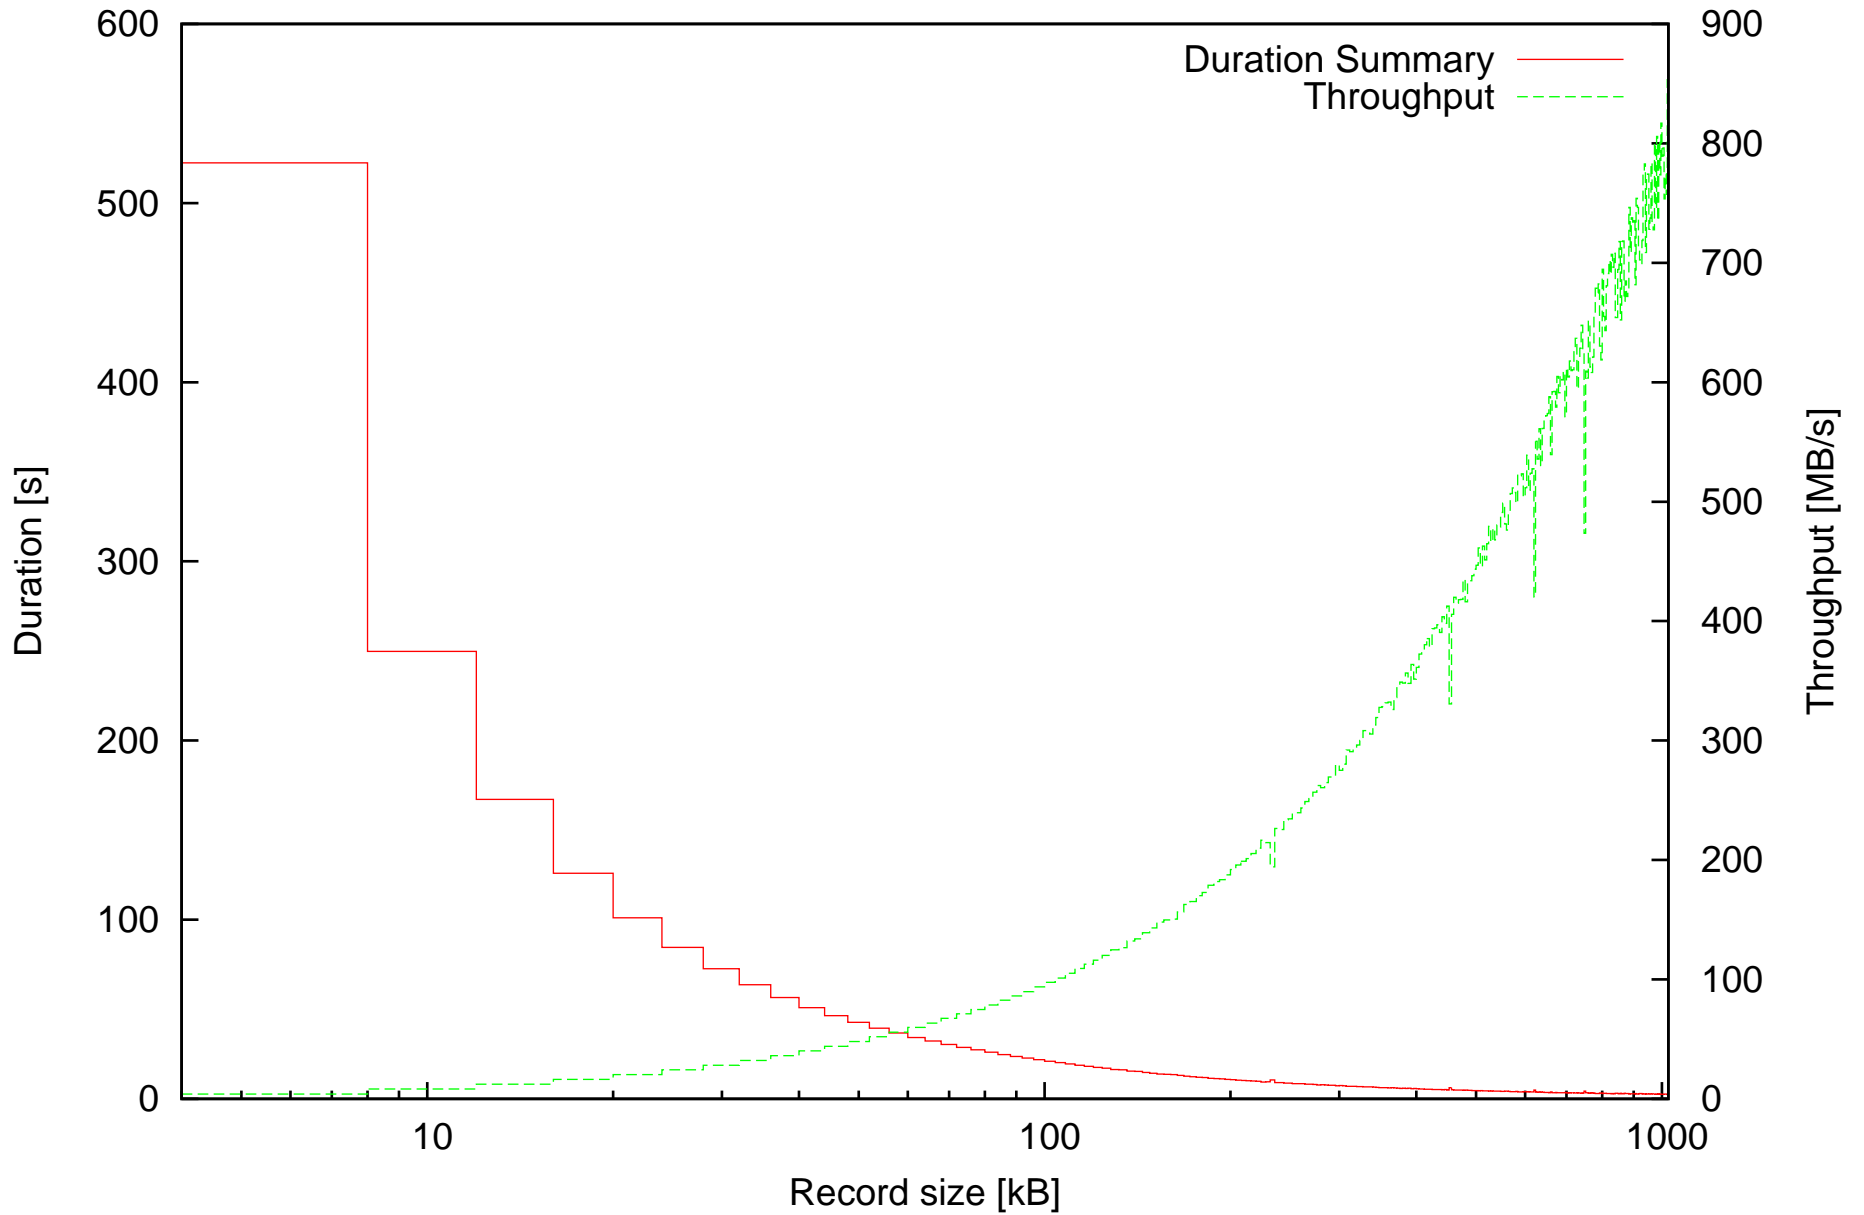

Average duration of discard operations and Throughput in MB/s depending on record size

Summary of duration of discard operations and Throughput in MB/s depending on record size

Minimal and maximal durations depending on record size