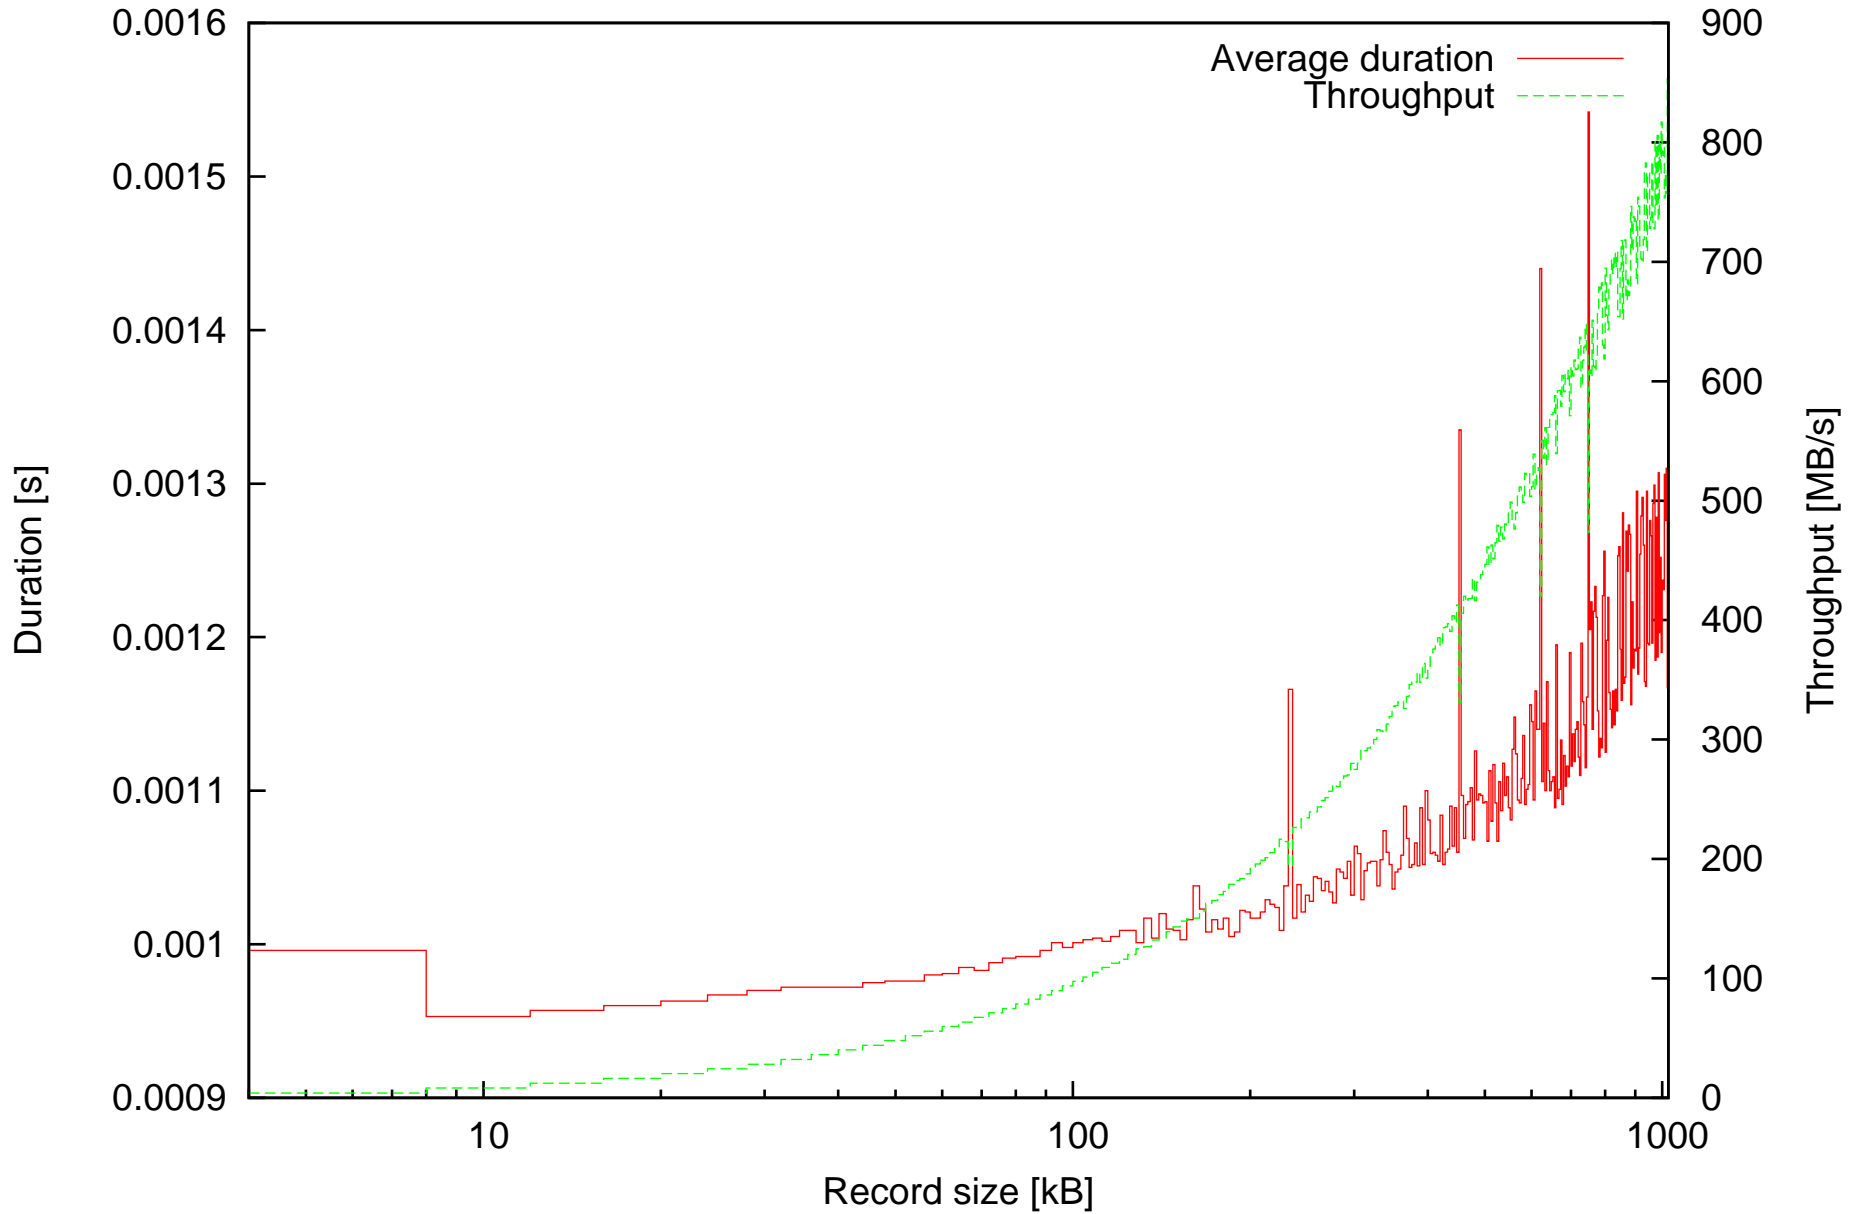

Average duration of discard operations and Throughput in MB/s depending on record size

Summary of duration of discard operations and Throughput in MB/s depending on record size

Minimal and maximal durations depending on record size