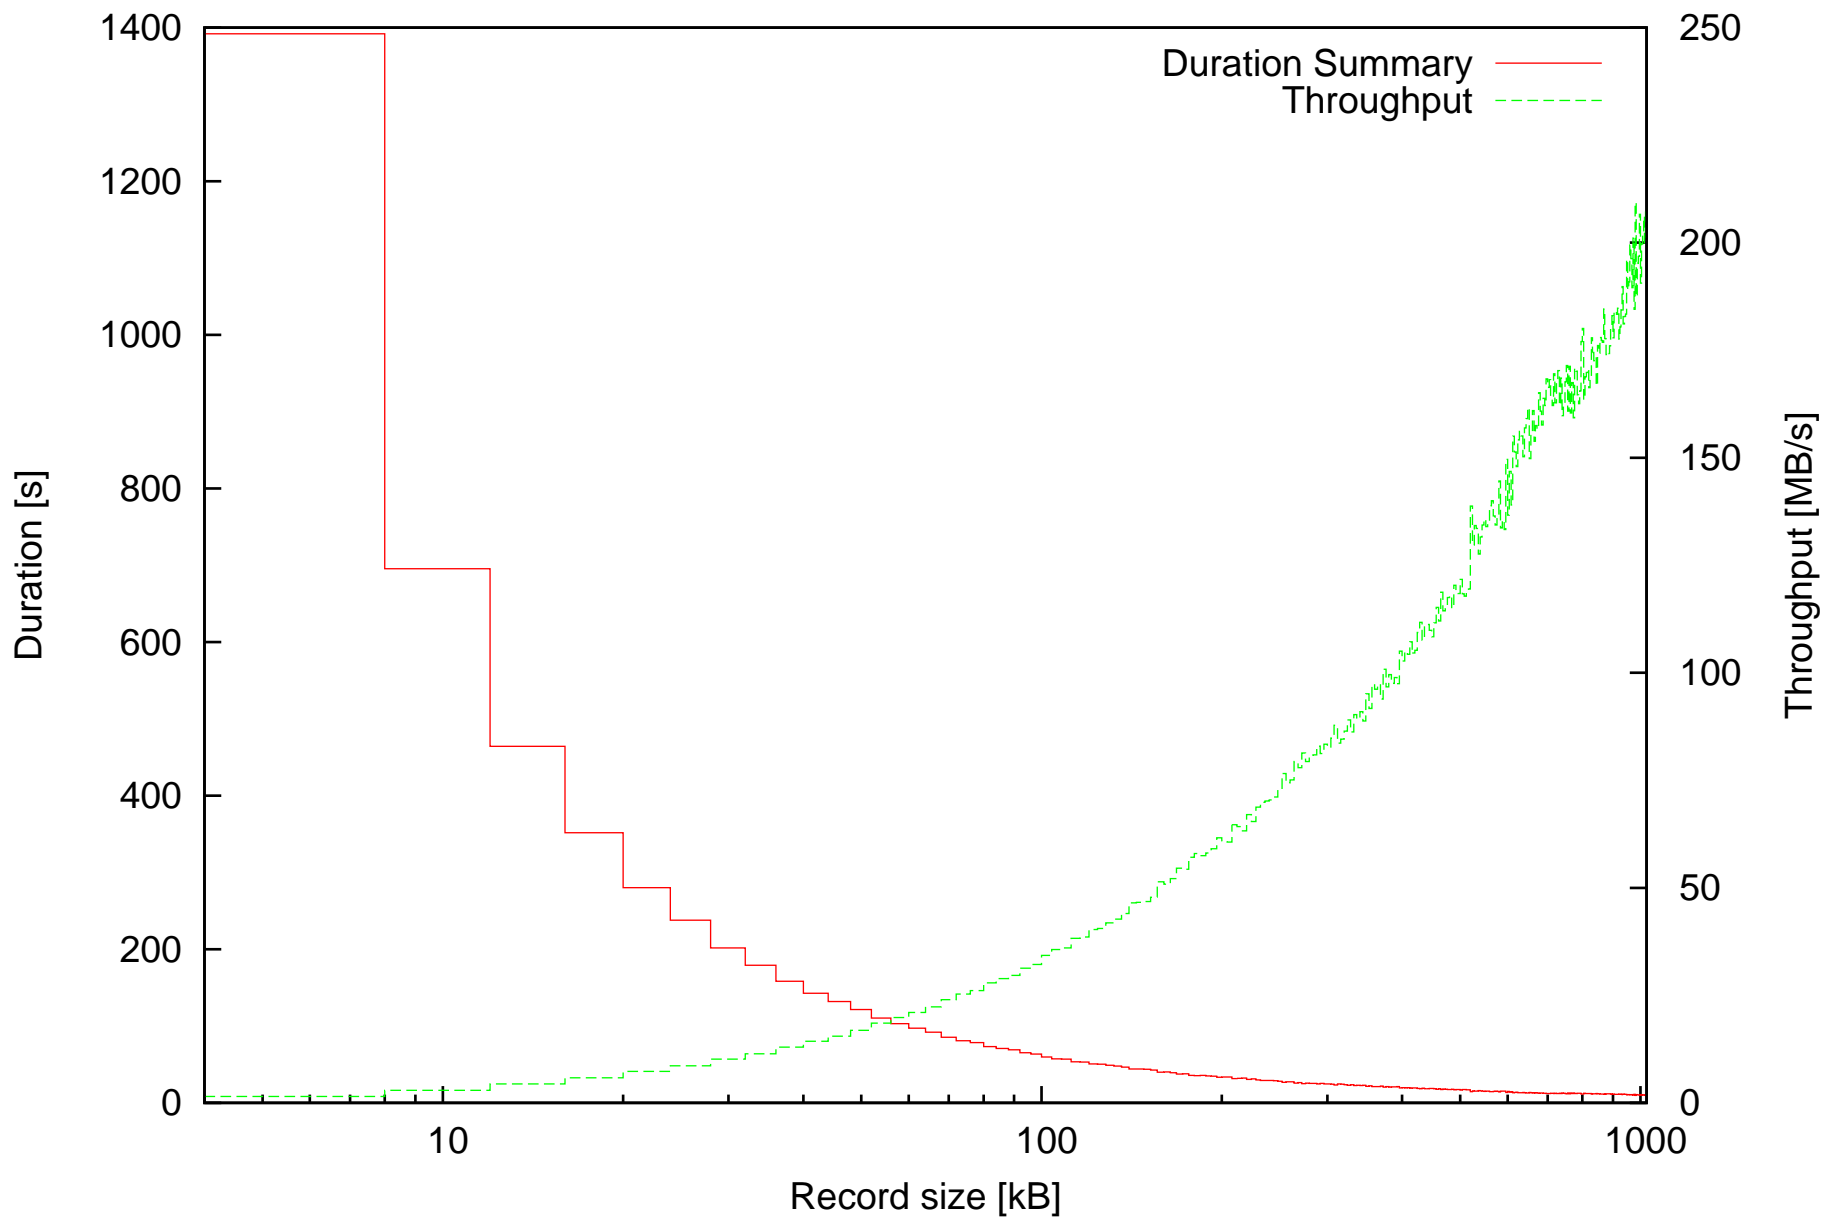

Average duration of discard operations and Throughput in MB/s depending on record size

Summary of duration of discard operations and Throughput in MB/s depending on record size

Minimal and maximal durations depending on record size