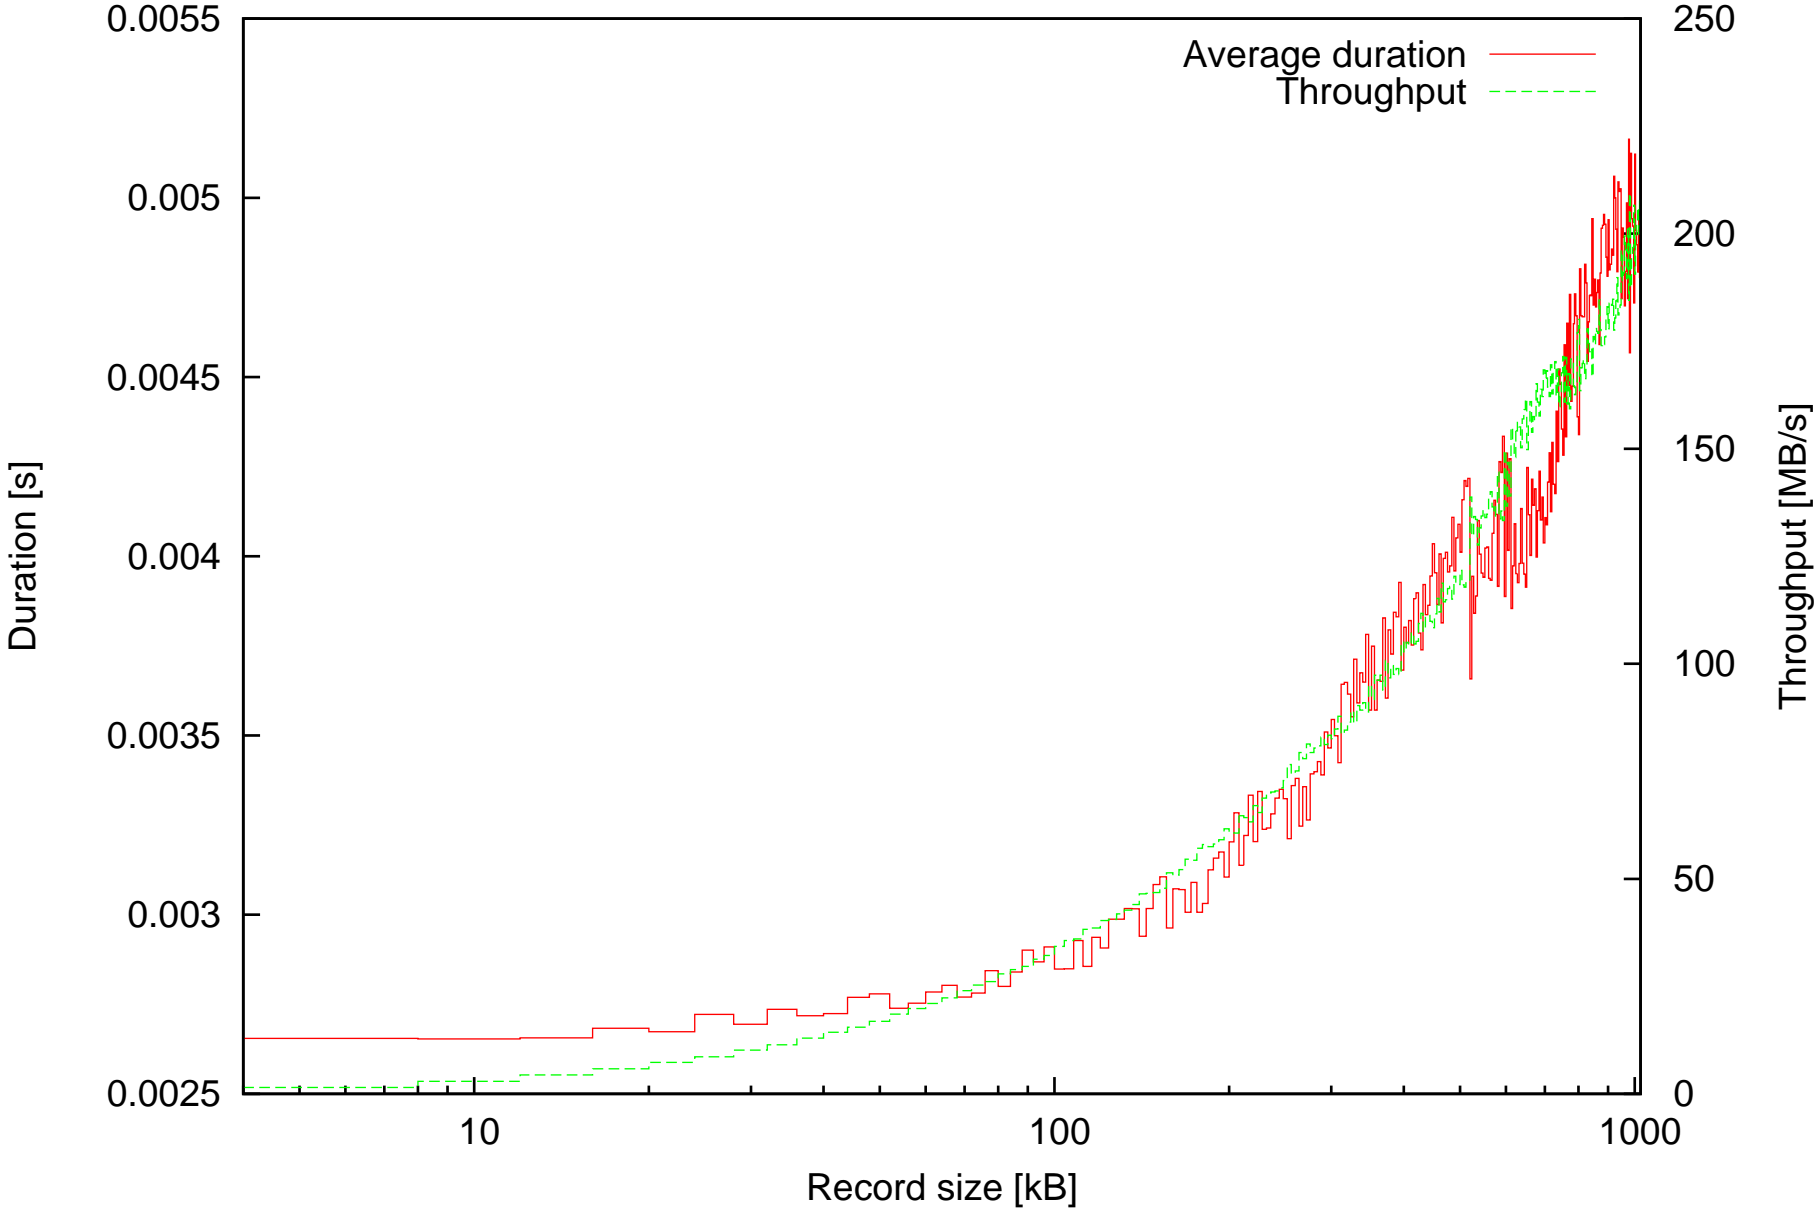

Average duration of discard operations and Throughput in MB/s depending on record size

Summary of duration of discard operations and Throughput in MB/s depending on record size

Minimal and maximal durations depending on record size