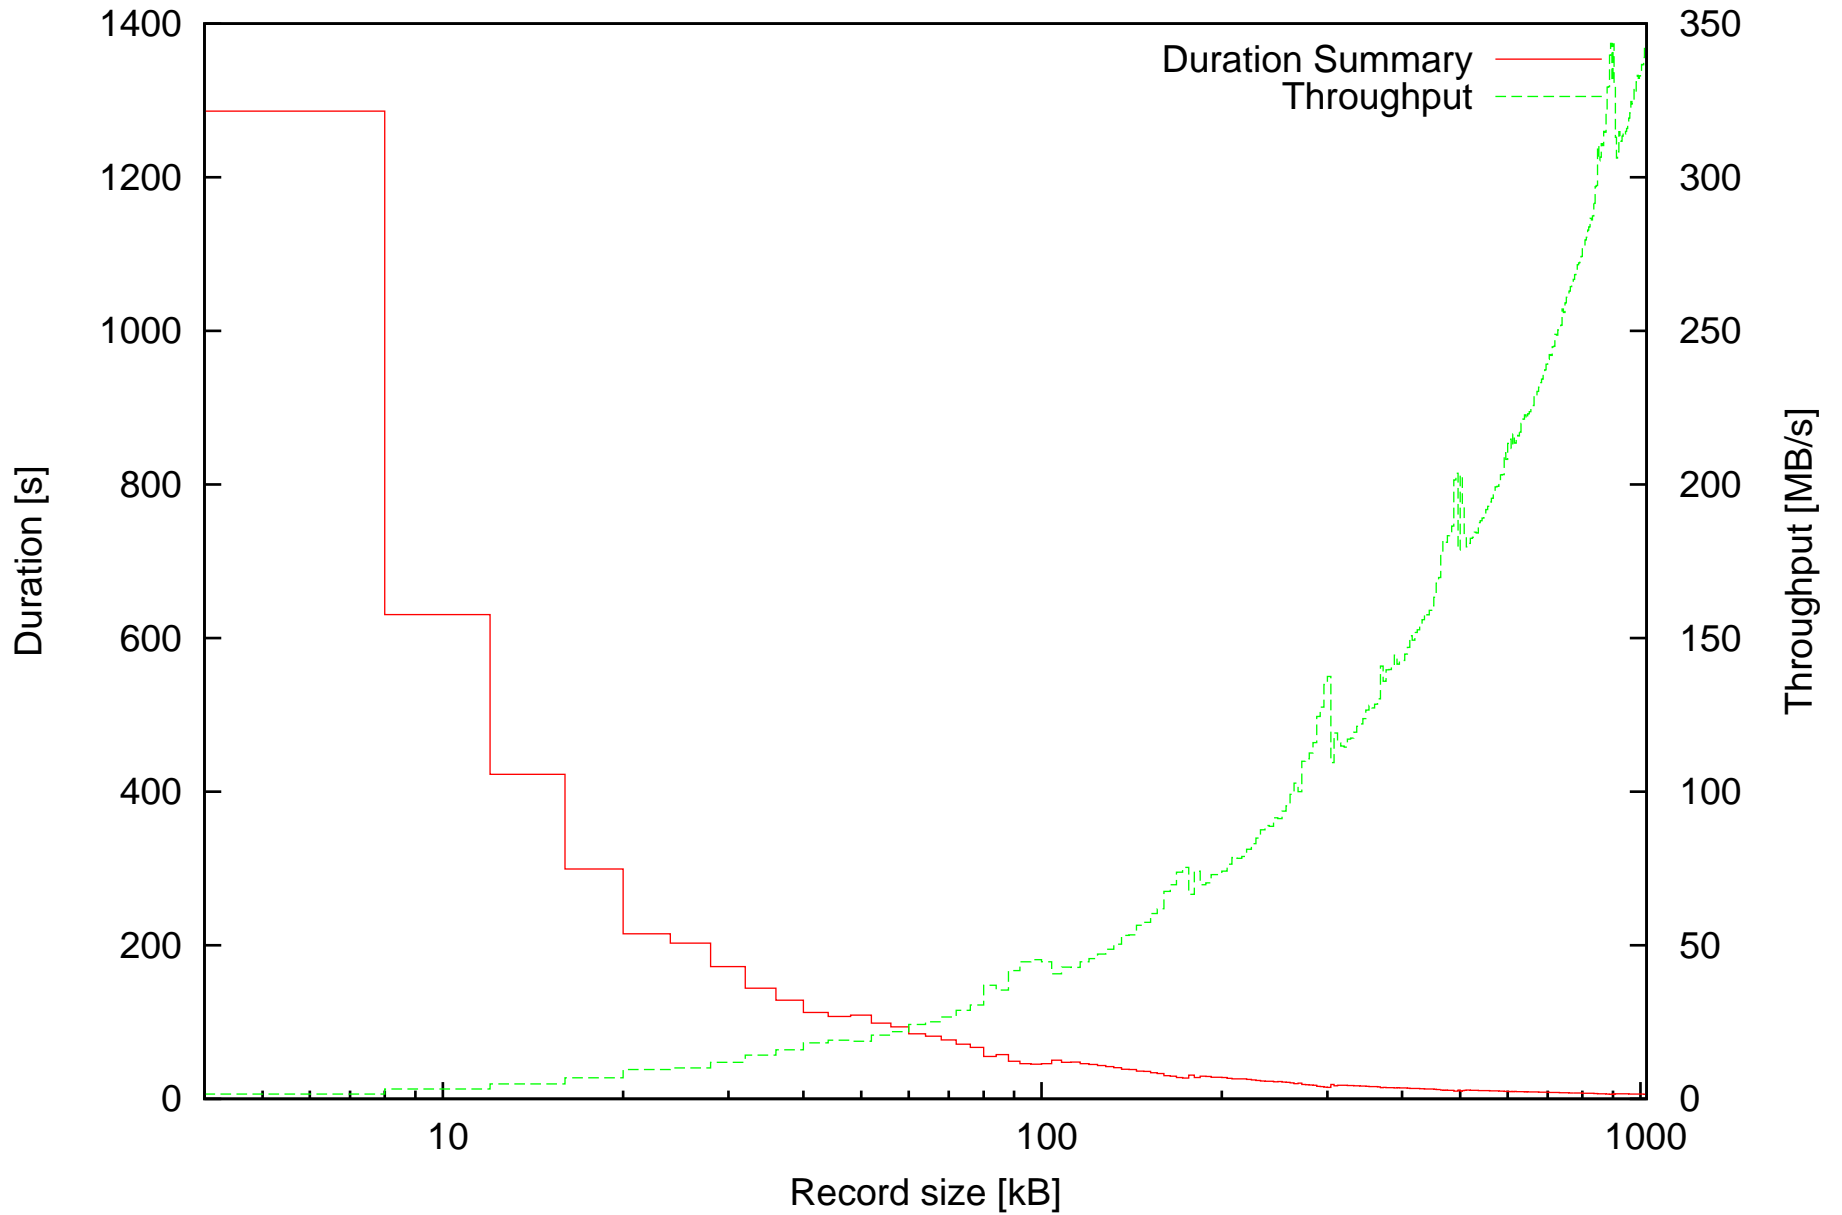

Average duration of discard operations and Throughput in MB/s depending on record size

Summary of duration of discard operations and Throughput in MB/s depending on record size

Minimal and maximal durations depending on record size