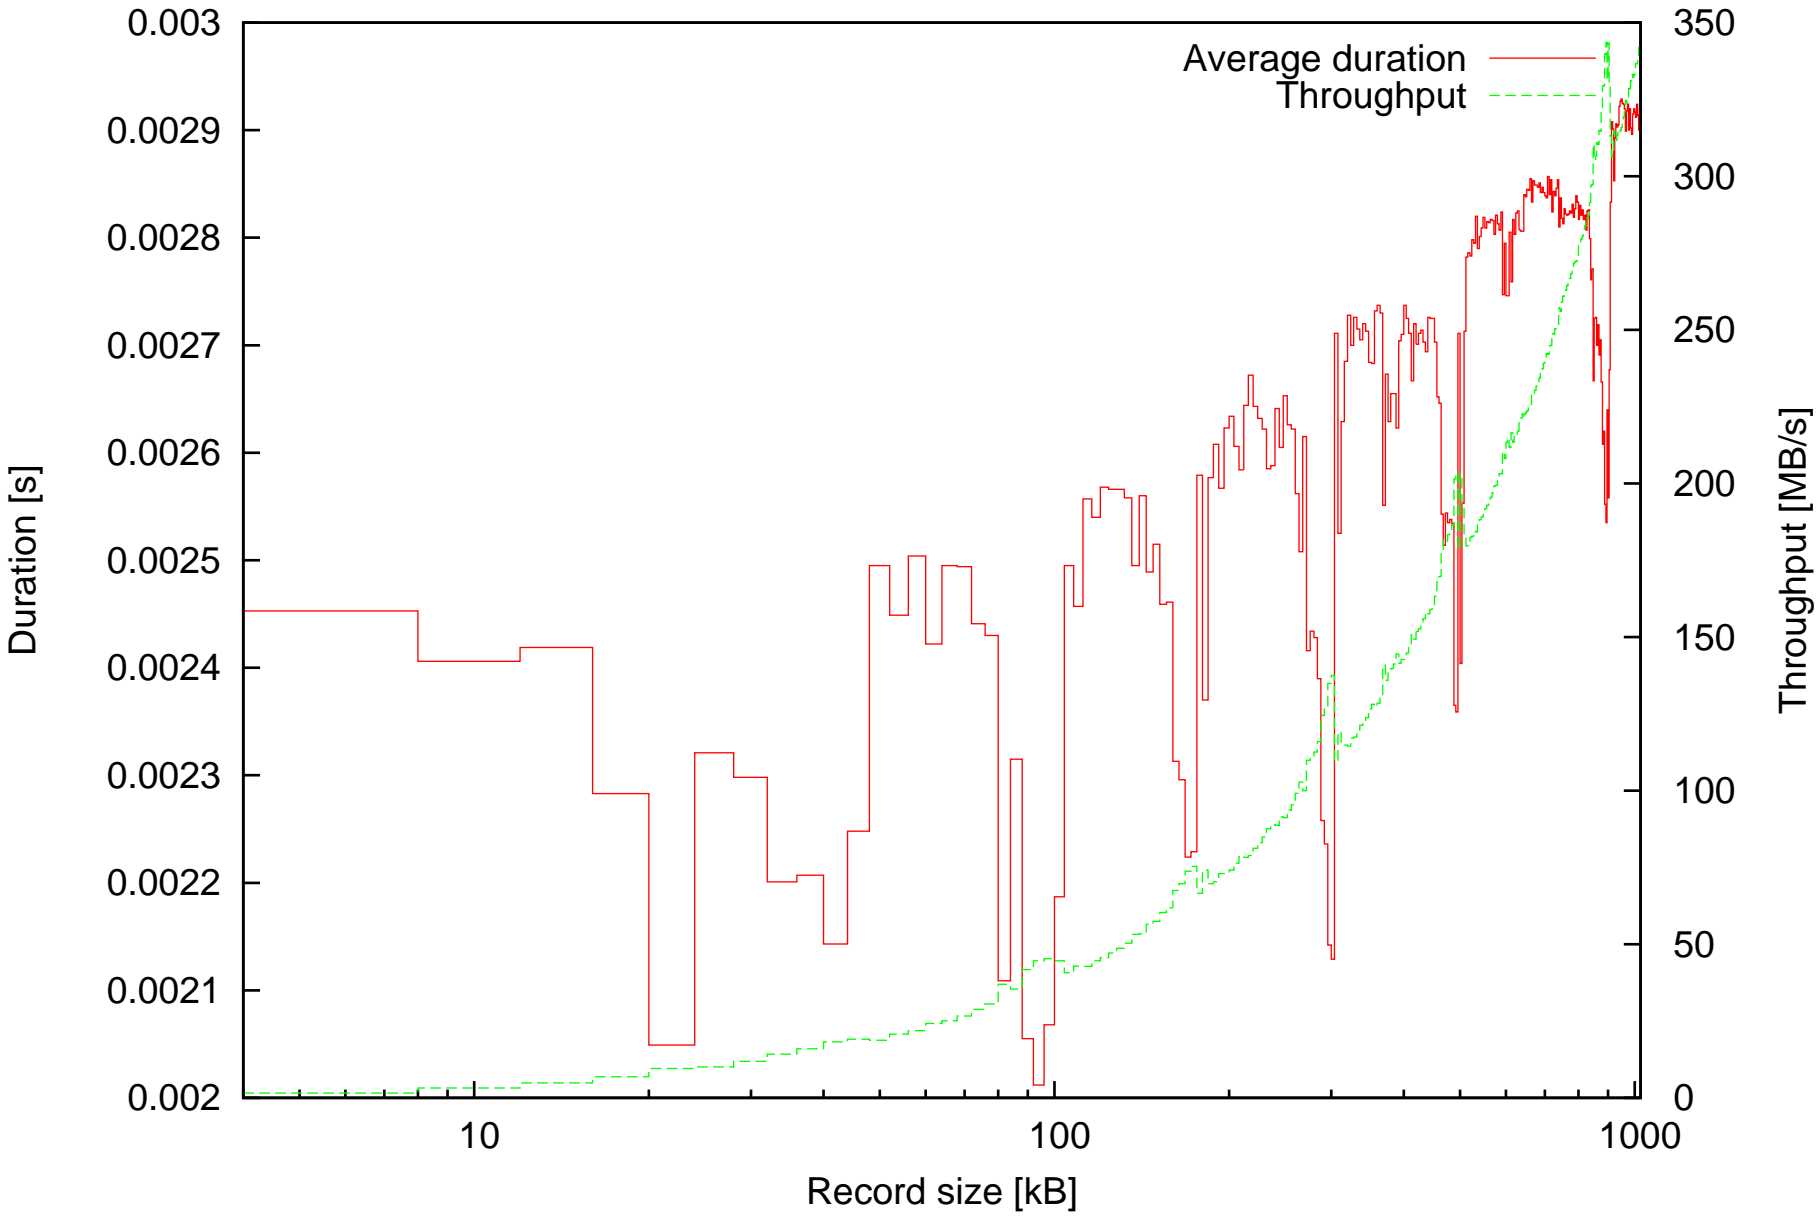

Average duration of discard operations and Throughput in MB/s depending on record size

Summary of duration of discard operations and Throughput in MB/s depending on record size

Minimal and maximal durations depending on record size