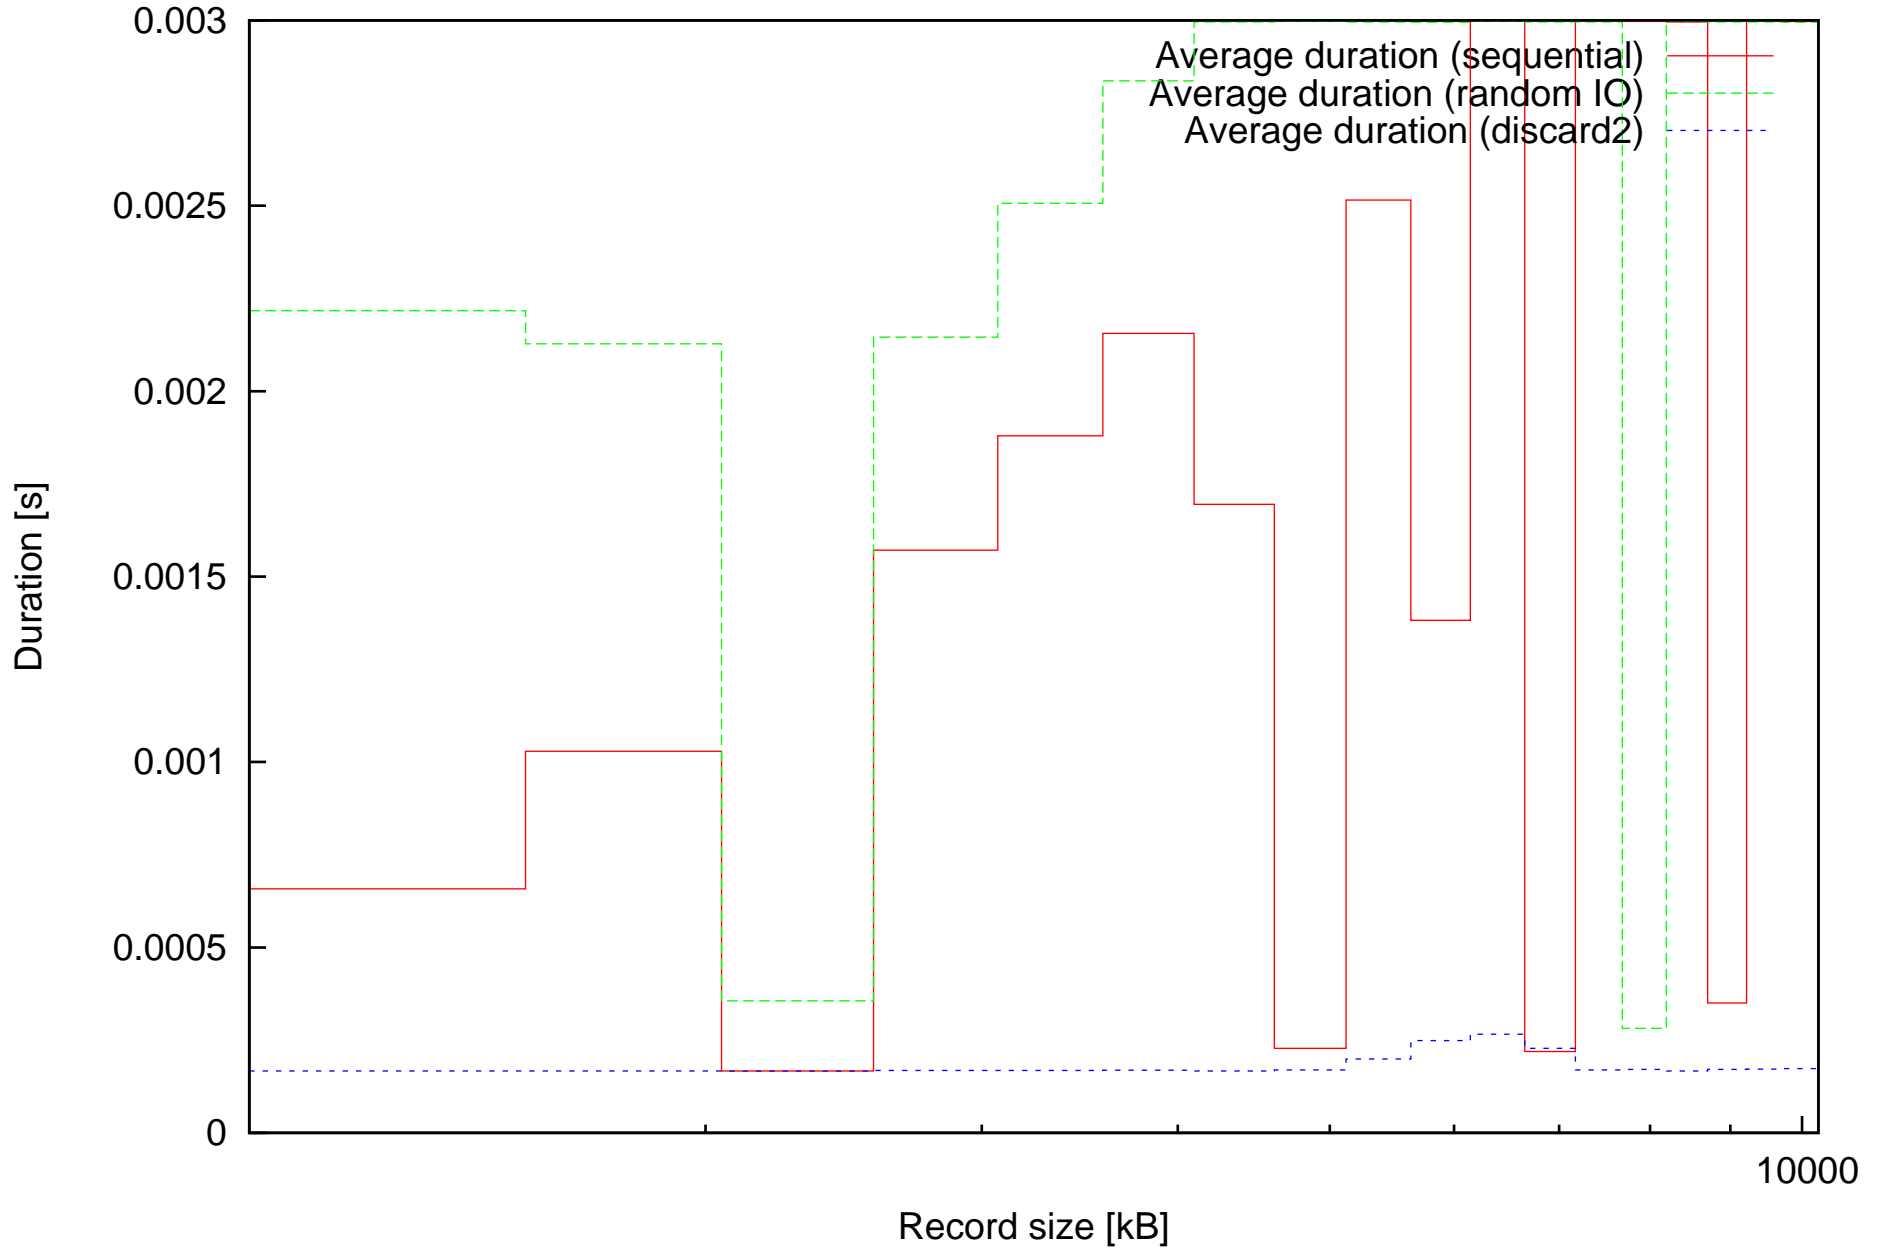

Comparison of Average duration in all modes

Comparison of Summary of duration in all modes

Comparison of Throughput in sequential and Random IO mode