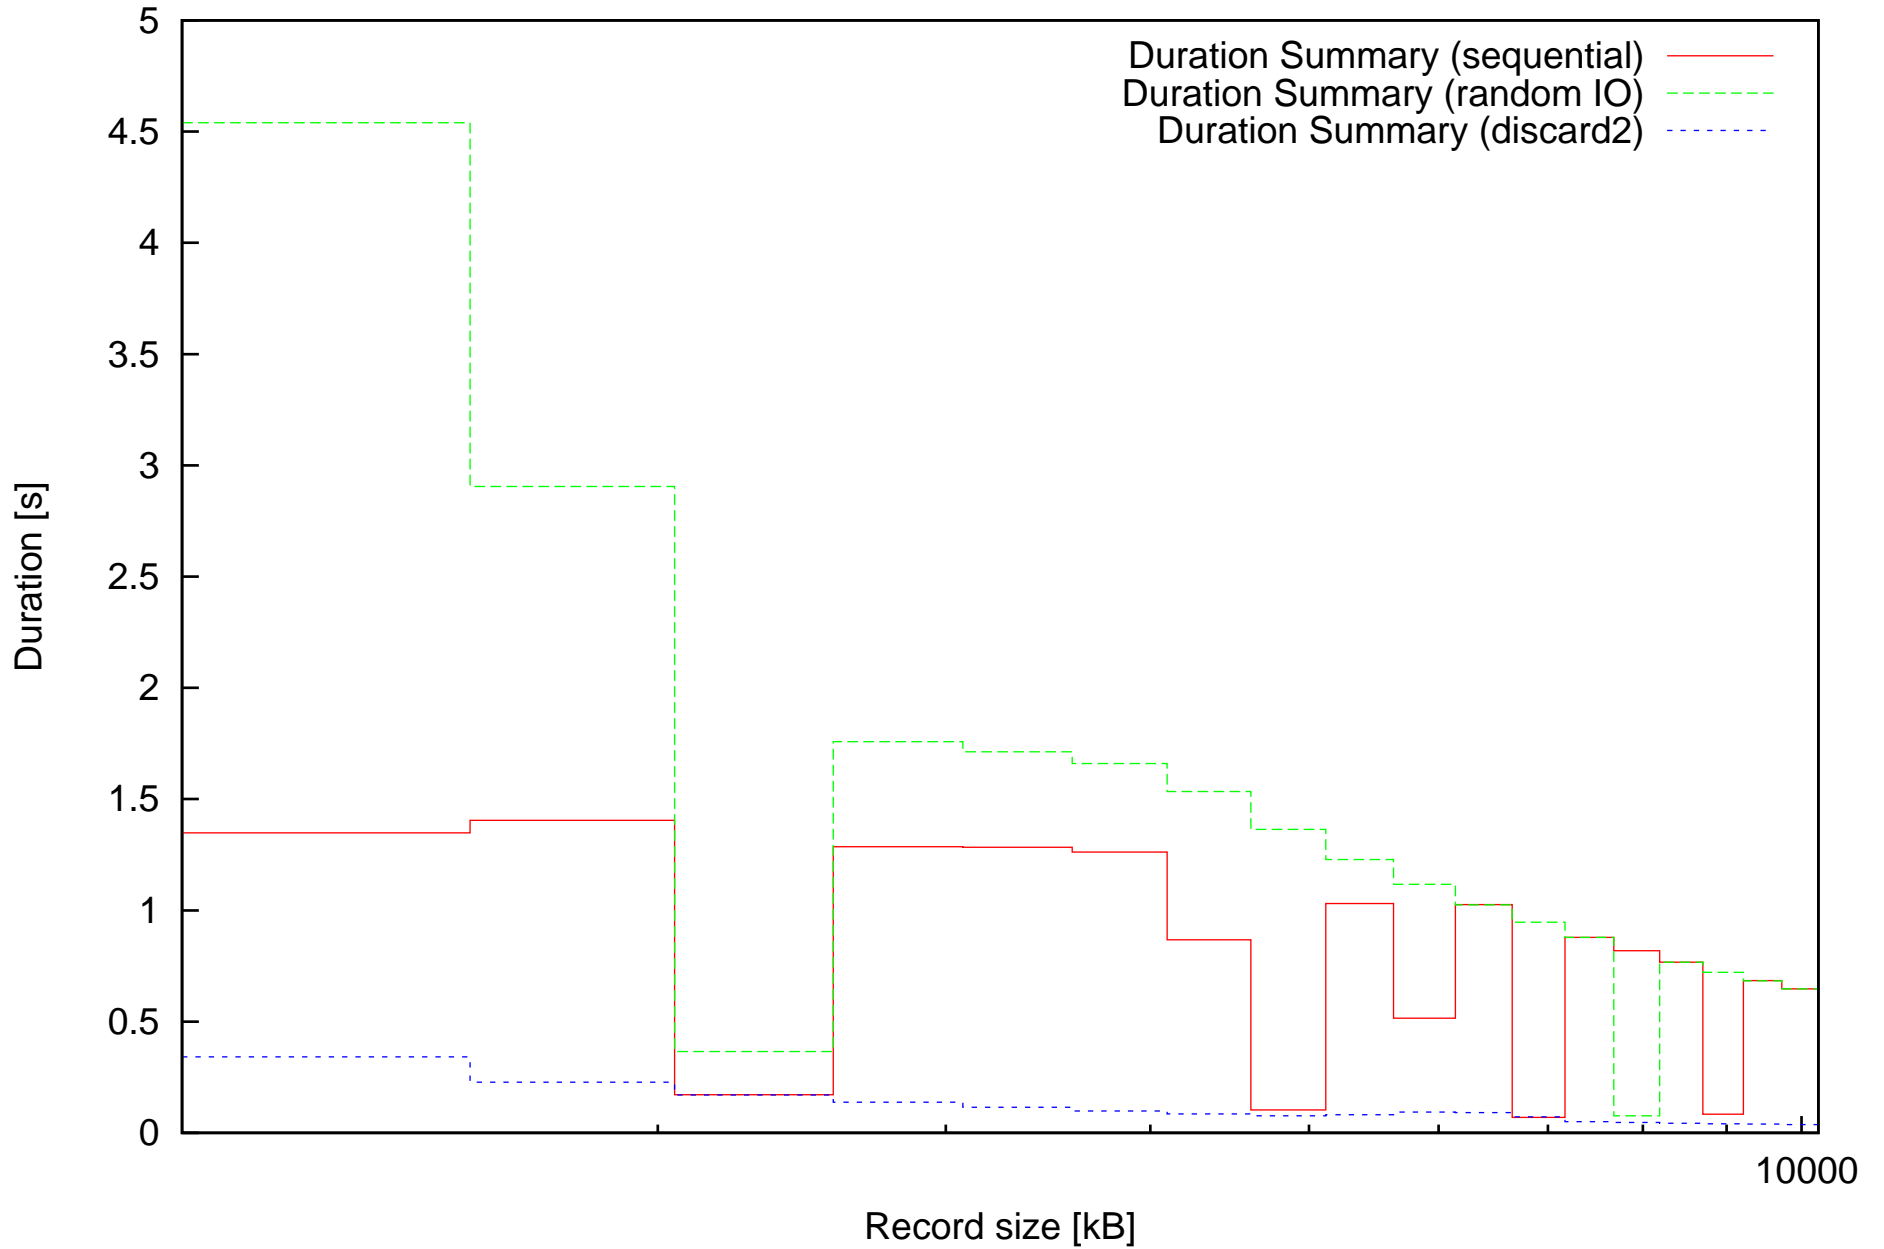

Comparison of Average duration in all modes

Comparison of Summary of duration in all modes

Comparison of Throughput in sequential and Random IO mode