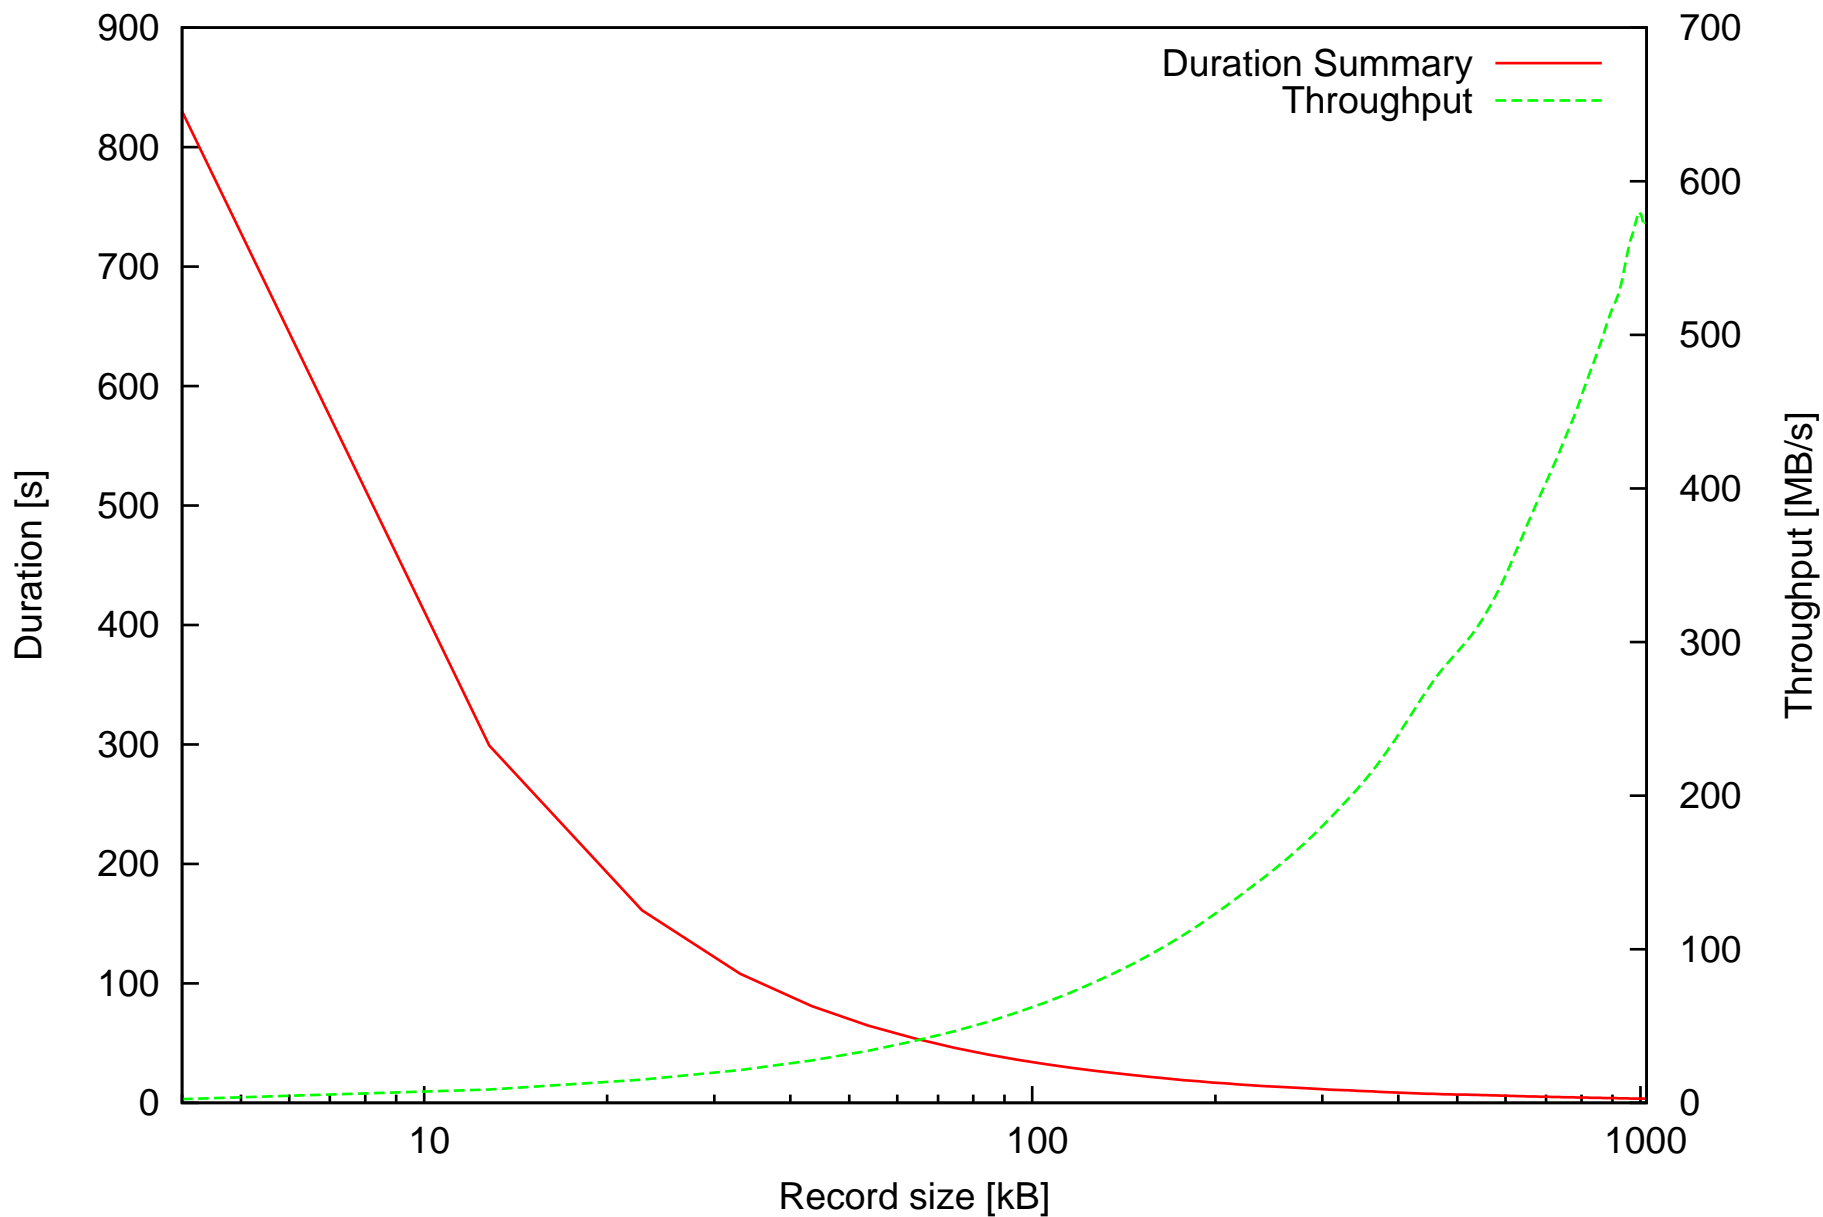

Average duration of discard operations and Throughput in MB/s depending on record size

Average duration of discard operations and Throughput in MB/s depending on record size

Summary of duration of discard operations and Throughput in MB/s depending on record size

Summary of duration of discard operations and Throughput in MB/s depending on record size

Minimal and maximal durations depending on record size