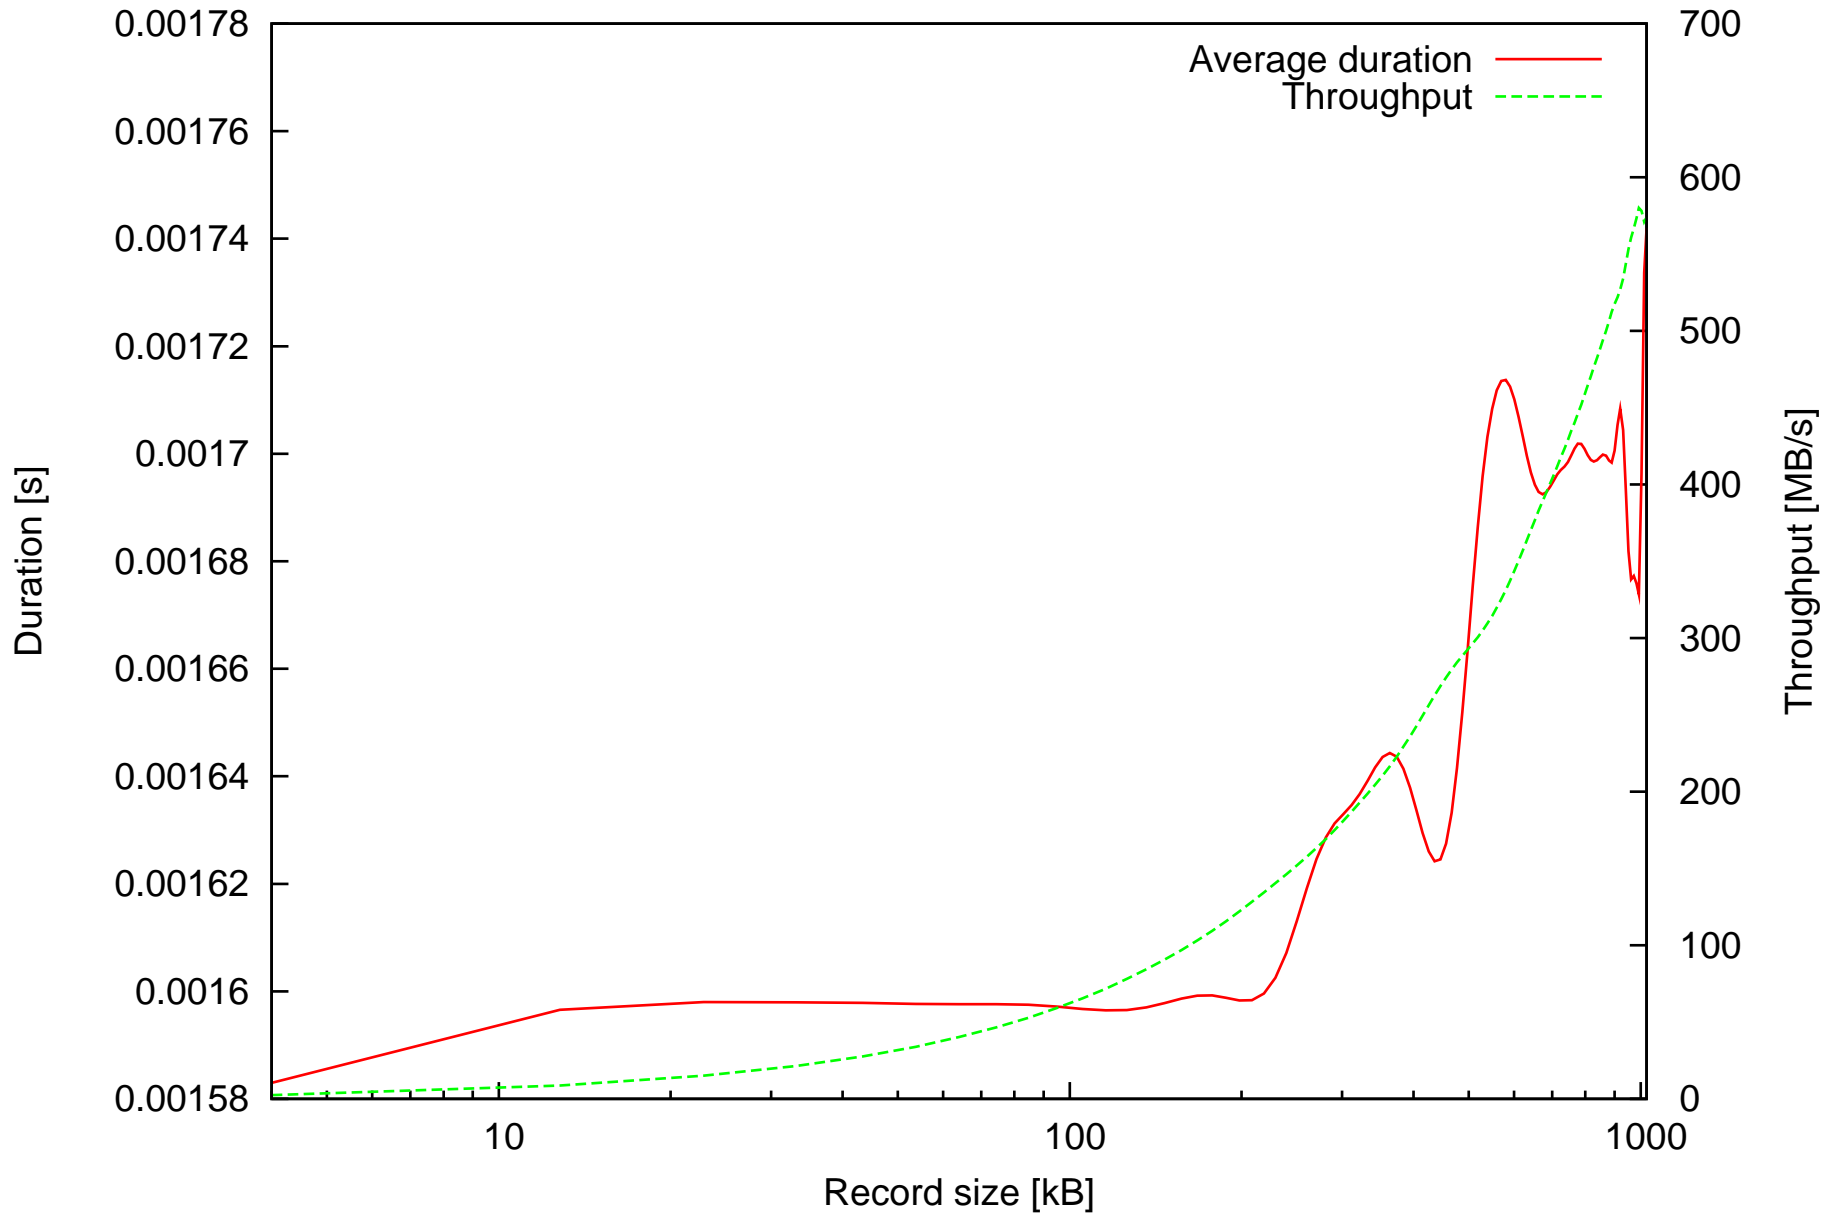

Average duration of discard operations and Throughput in MB/s depending on record size

Average duration of discard operations and Throughput in MB/s depending on record size

Summary of duration of discard operations and Throughput in MB/s depending on record size

Summary of duration of discard operations and Throughput in MB/s depending on record size

Minimal and maximal durations depending on record size