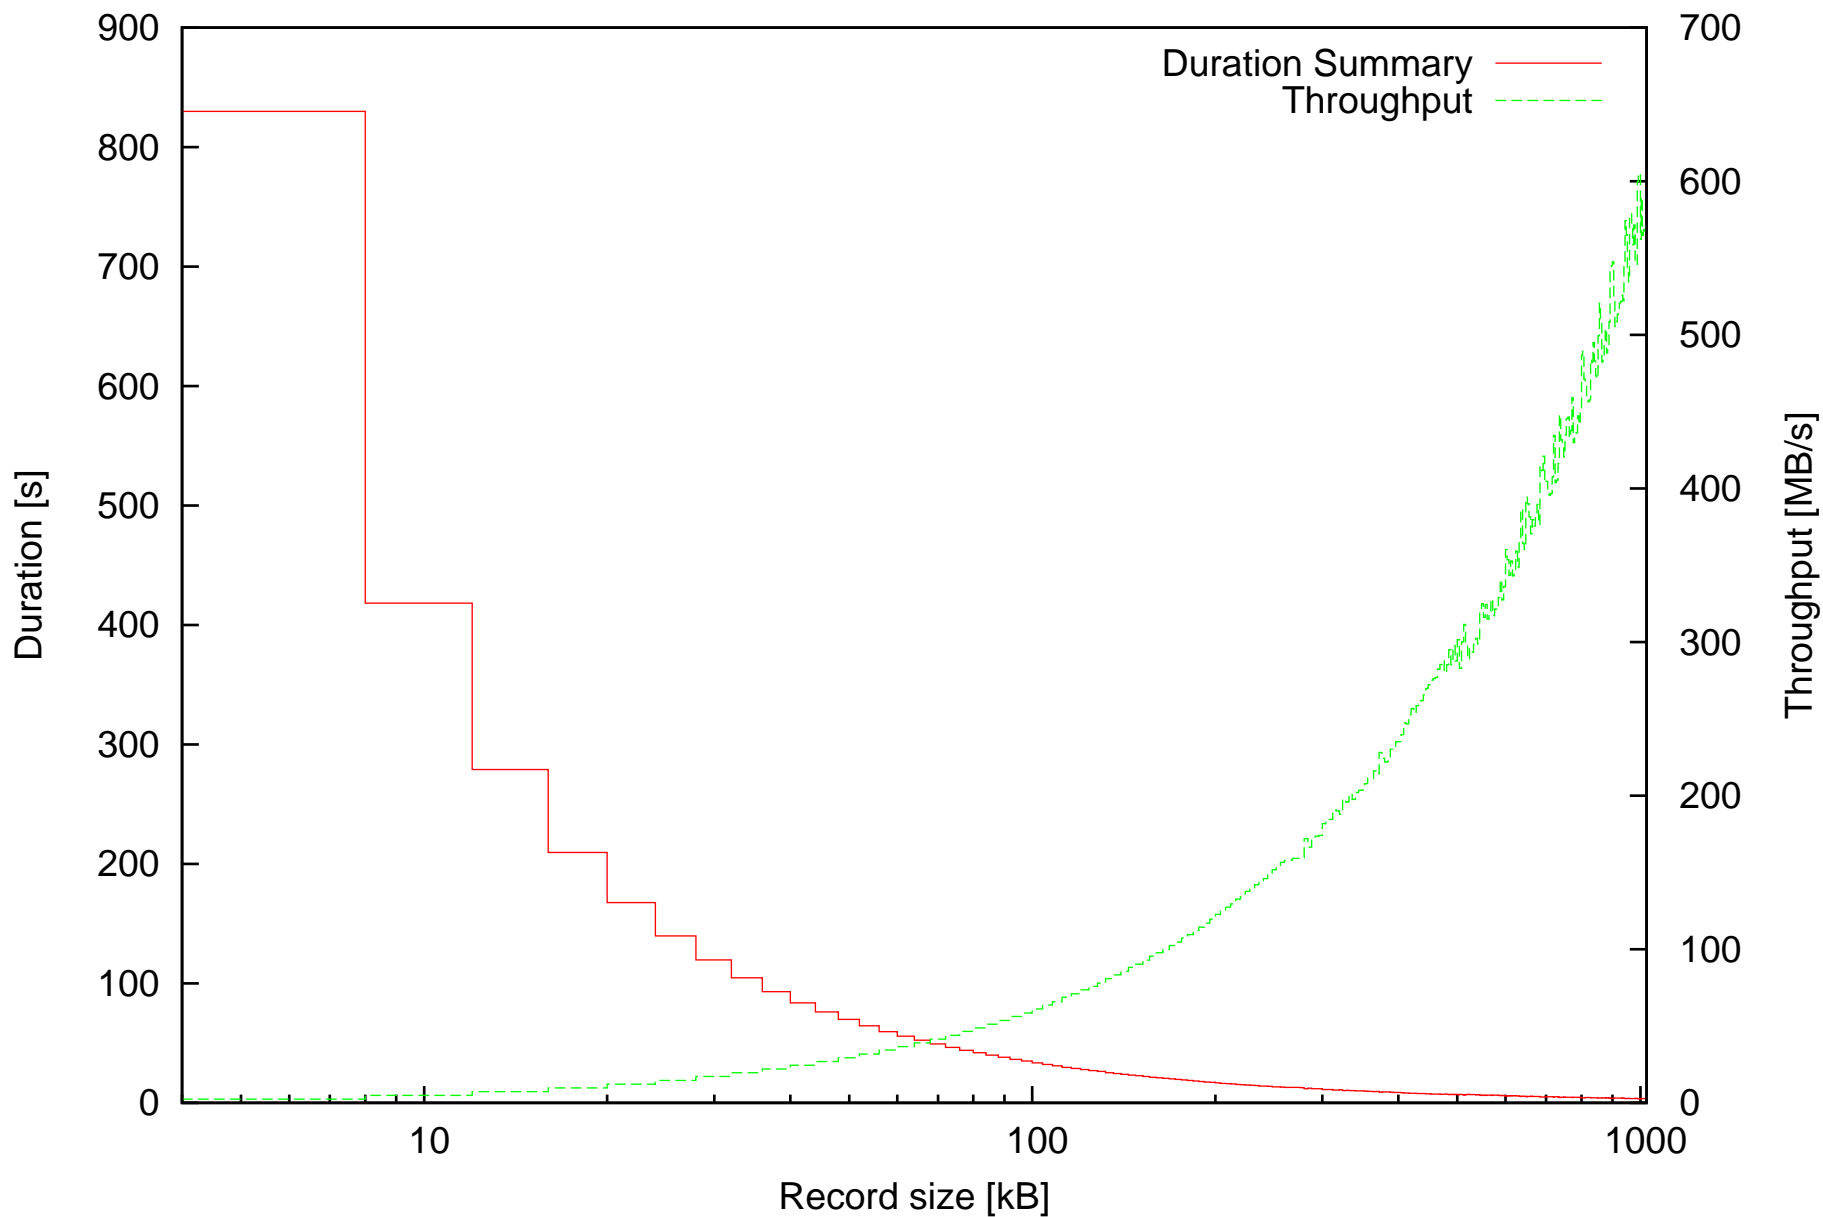

Average duration of discard operations and Throughput in MB/s depending on record size

Average duration of discard operations and Throughput in MB/s depending on record size

Summary of duration of discard operations and Throughput in MB/s depending on record size

Summary of duration of discard operations and Throughput in MB/s depending on record size

Minimal and maximal durations depending on record size