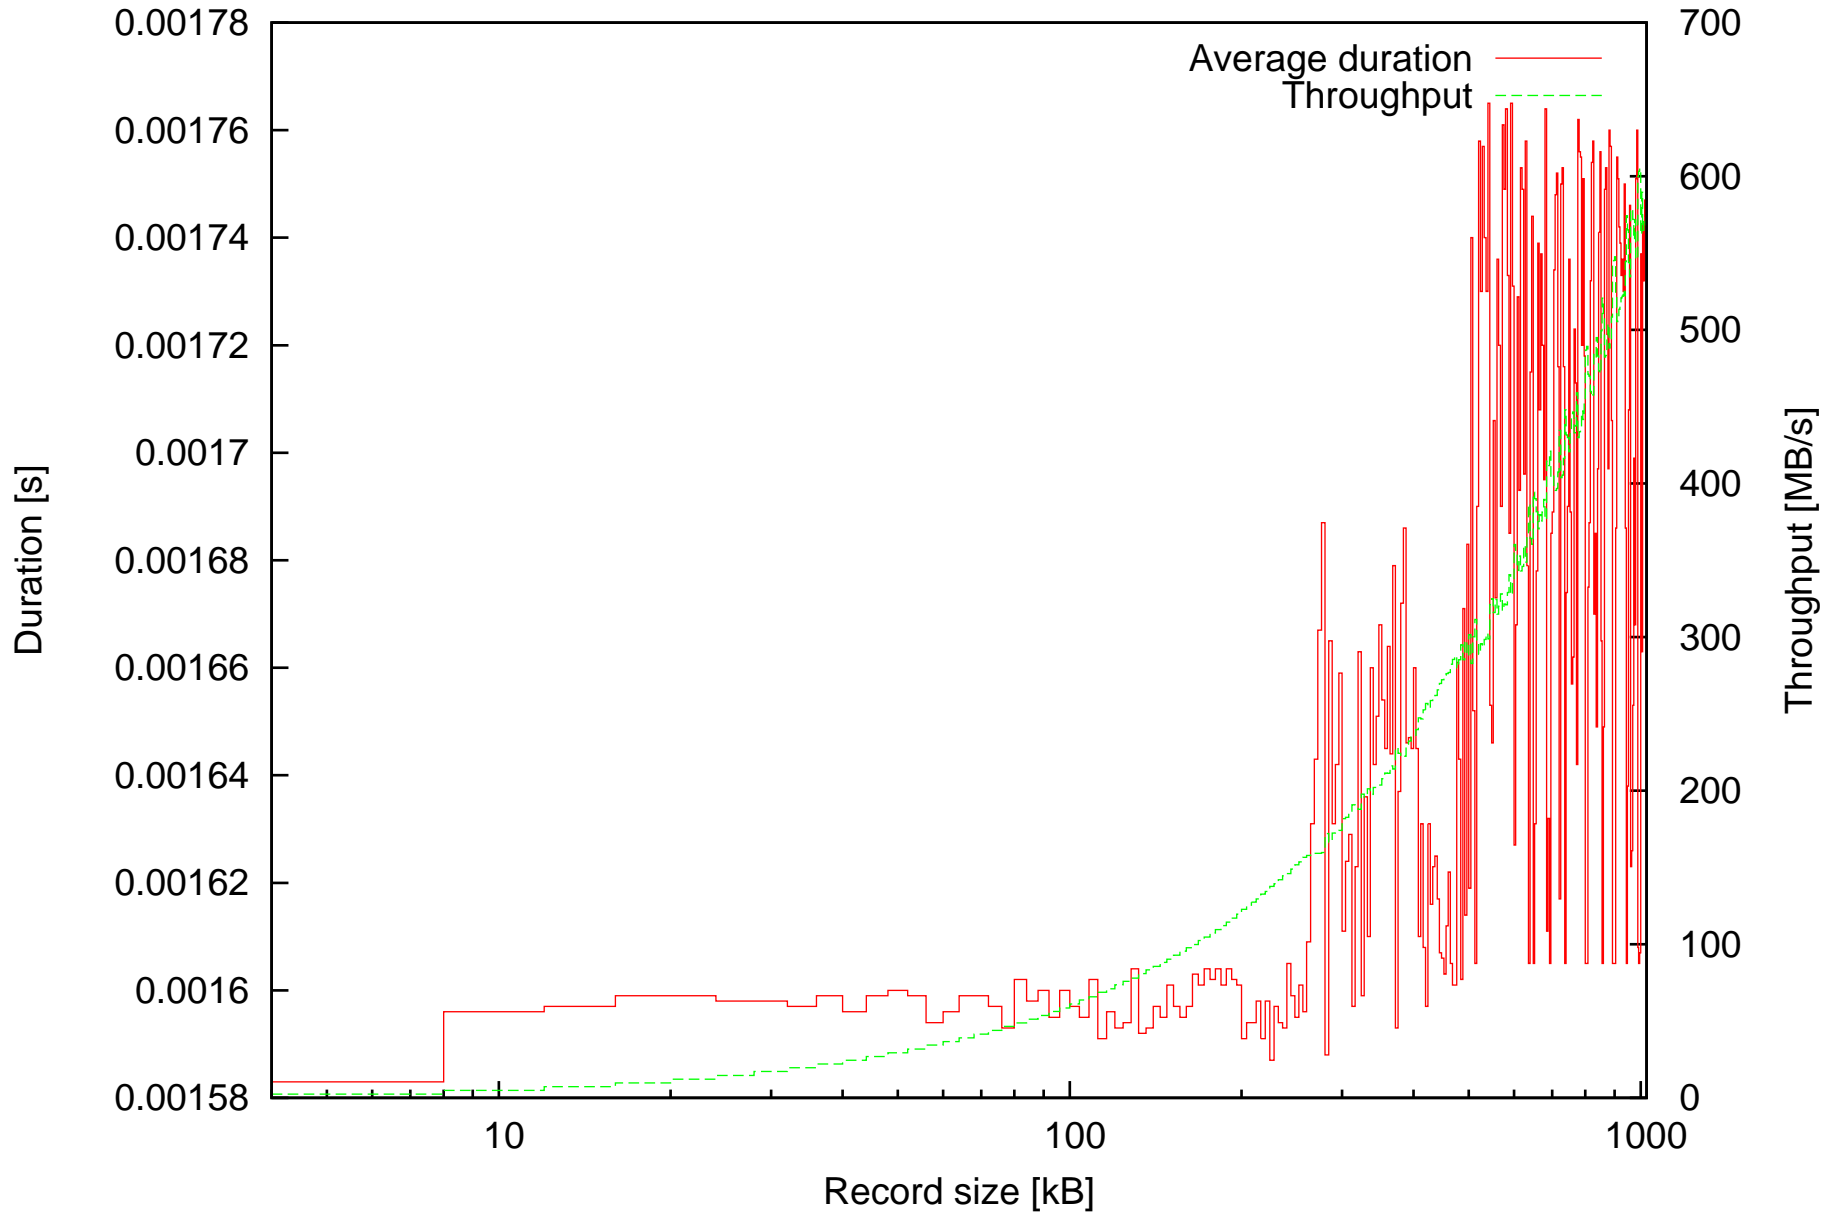

Average duration of discard operations and Throughput in MB/s depending on record size

Average duration of discard operations and Throughput in MB/s depending on record size

Summary of duration of discard operations and Throughput in MB/s depending on record size

Summary of duration of discard operations and Throughput in MB/s depending on record size

Minimal and maximal durations depending on record size