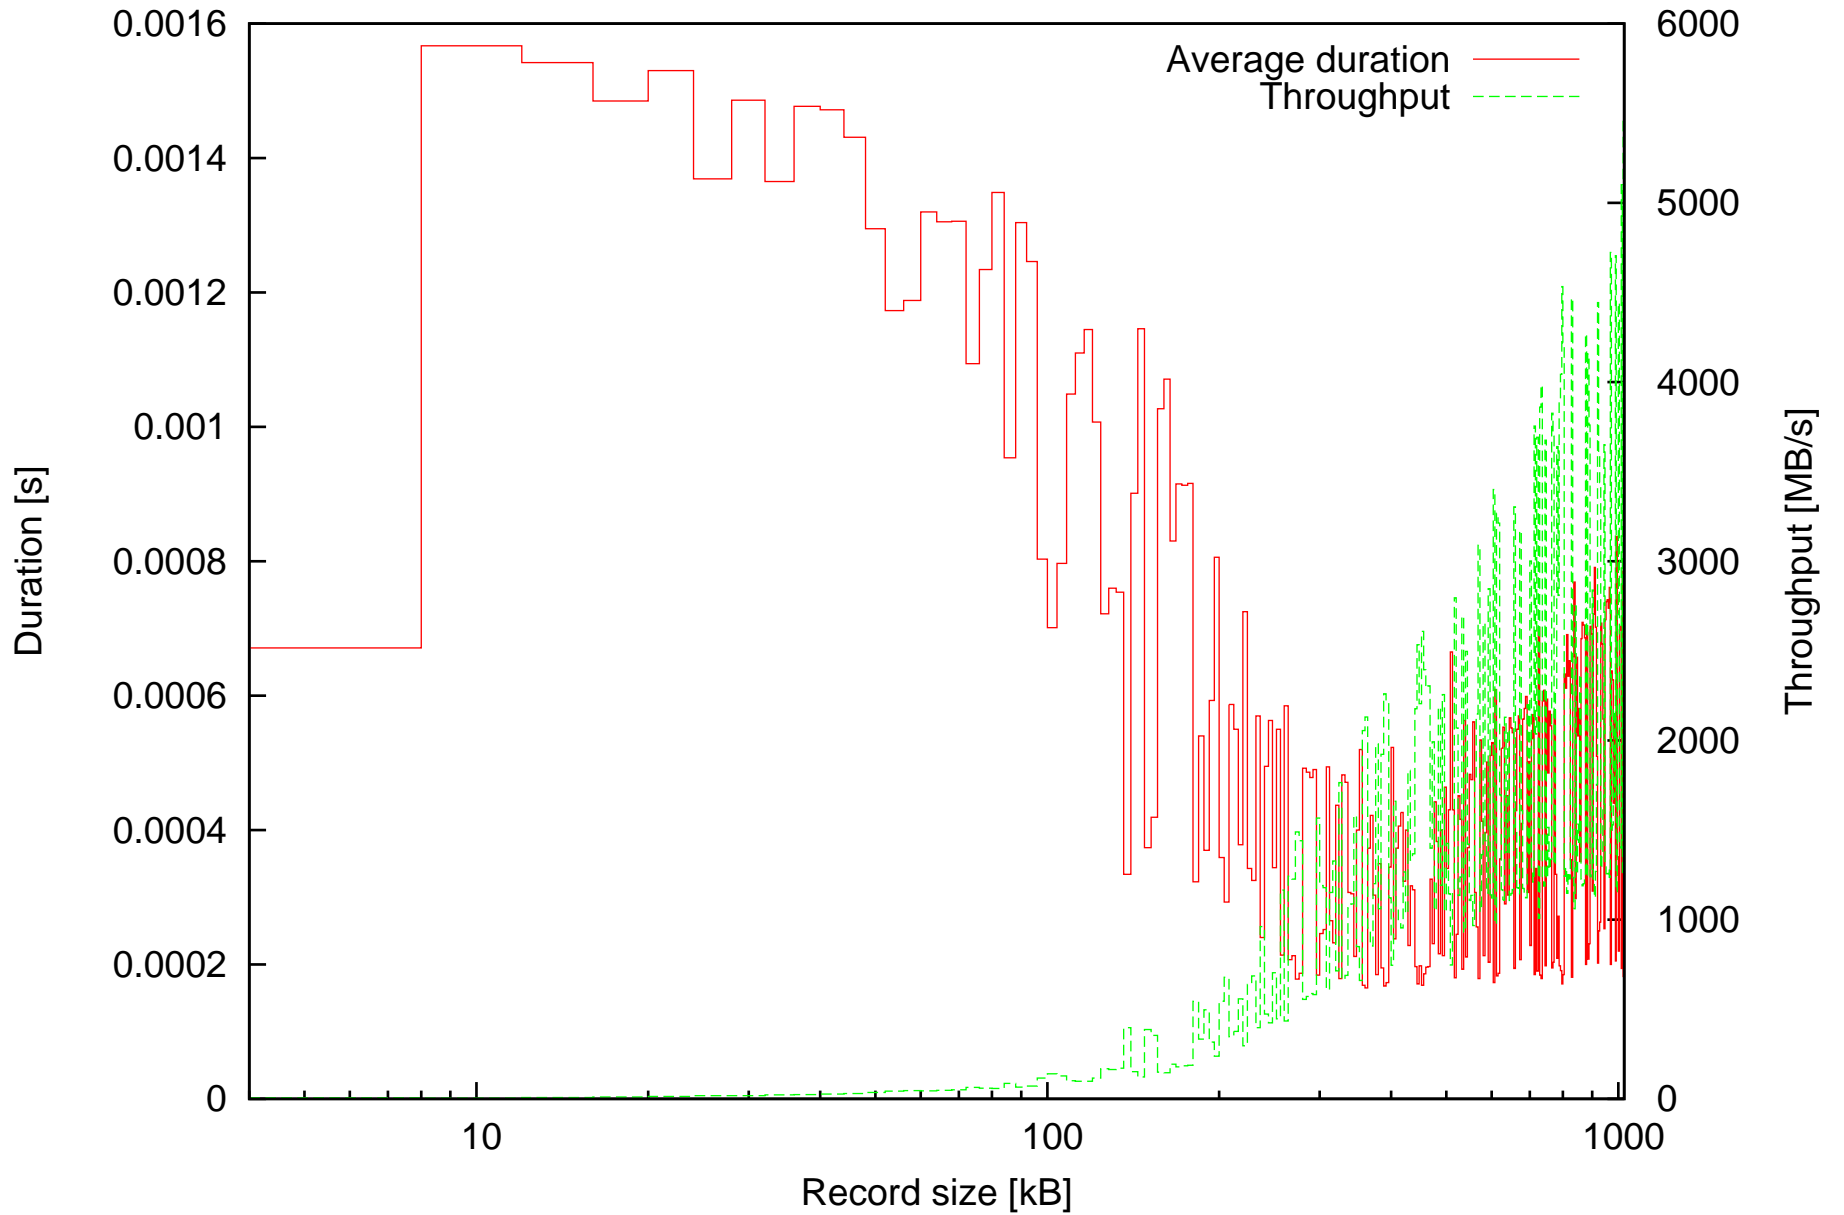

Average duration of discard operations and Throughput in MB/s depending on record size

Average duration of discard operations and Throughput in MB/s depending on record size

Summary of duration of discard operations and Throughput in MB/s depending on record size

Summary of duration of discard operations and Throughput in MB/s depending on record size

Minimal and maximal durations depending on record size