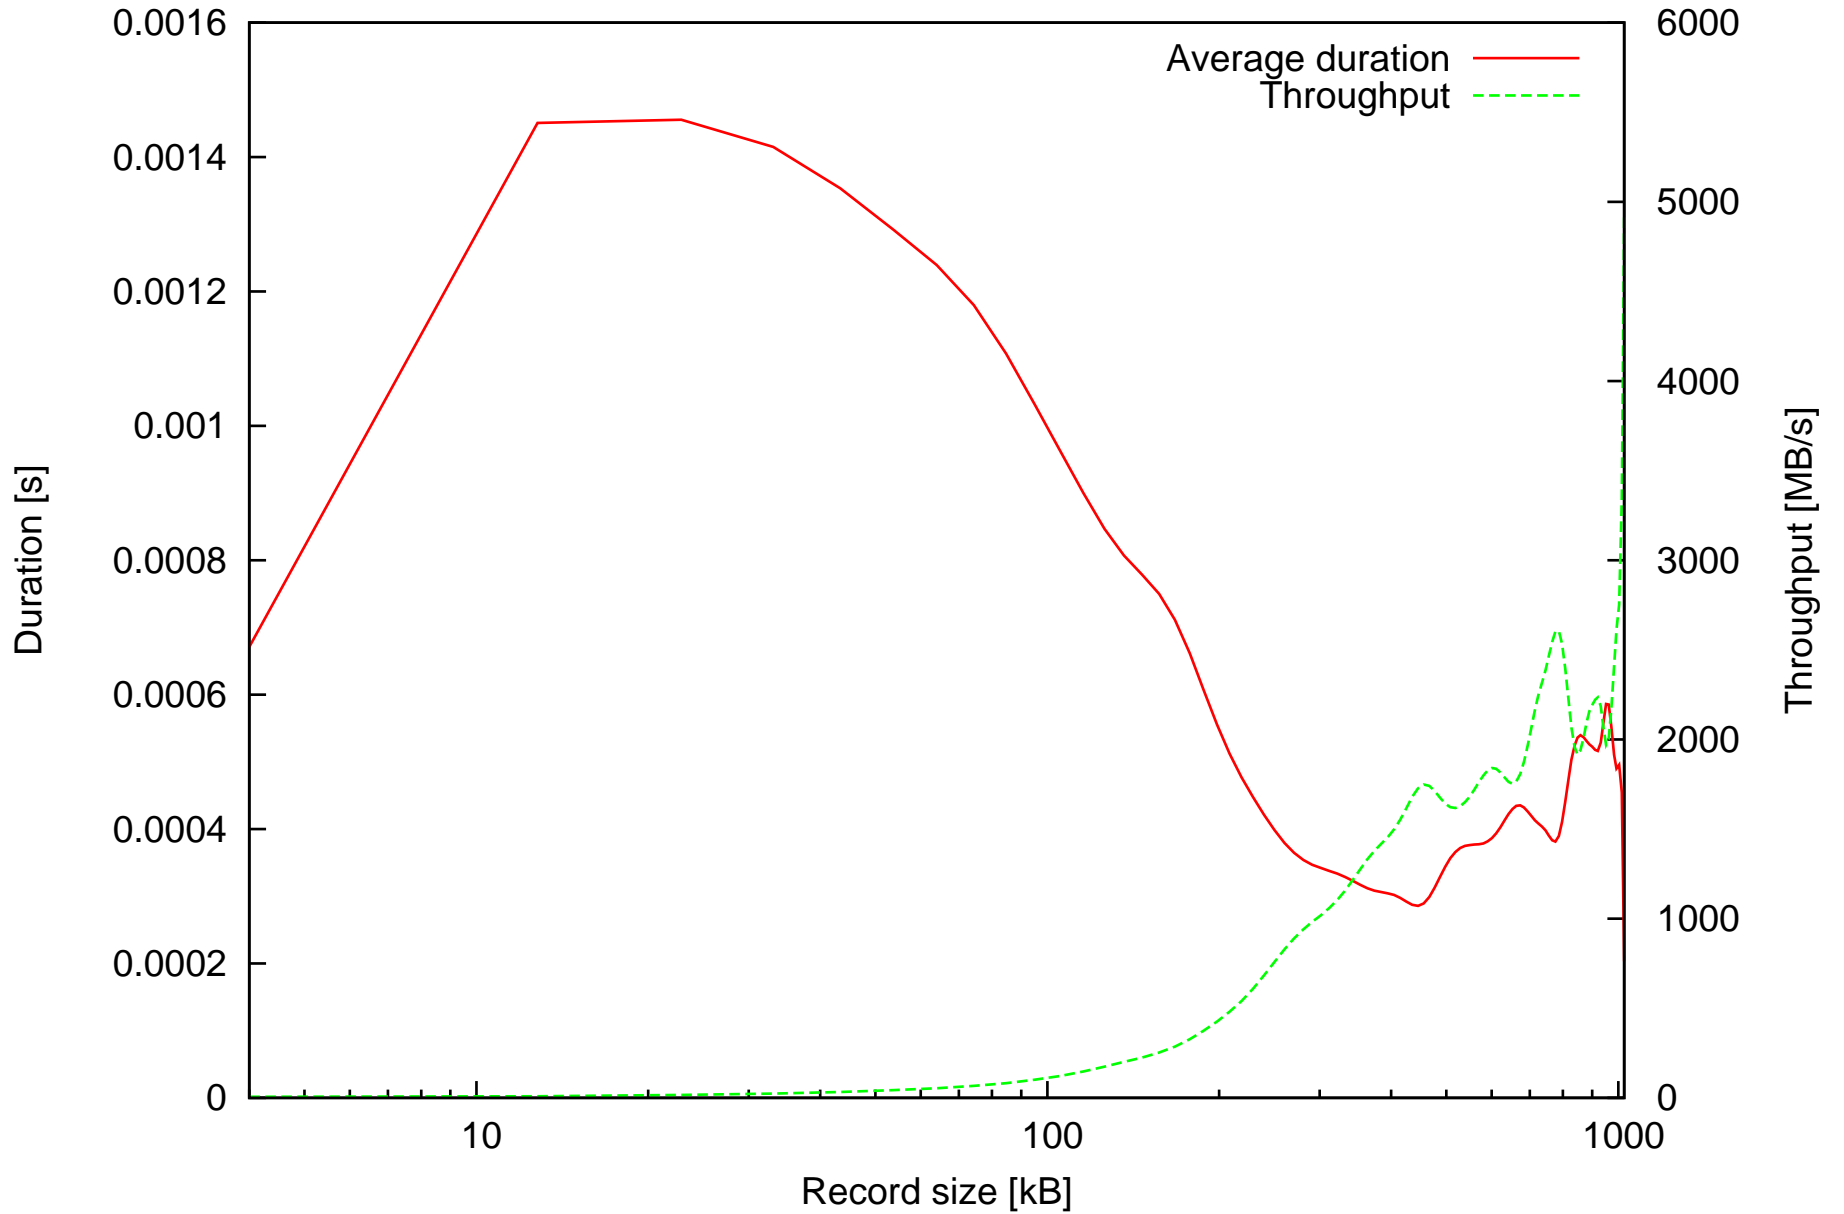

Average duration of discard operations and Throughput in MB/s depending on record size

Average duration of discard operations and Throughput in MB/s depending on record size

Summary of duration of discard operations and Throughput in MB/s depending on record size

Summary of duration of discard operations and Throughput in MB/s depending on record size

Minimal and maximal durations depending on record size