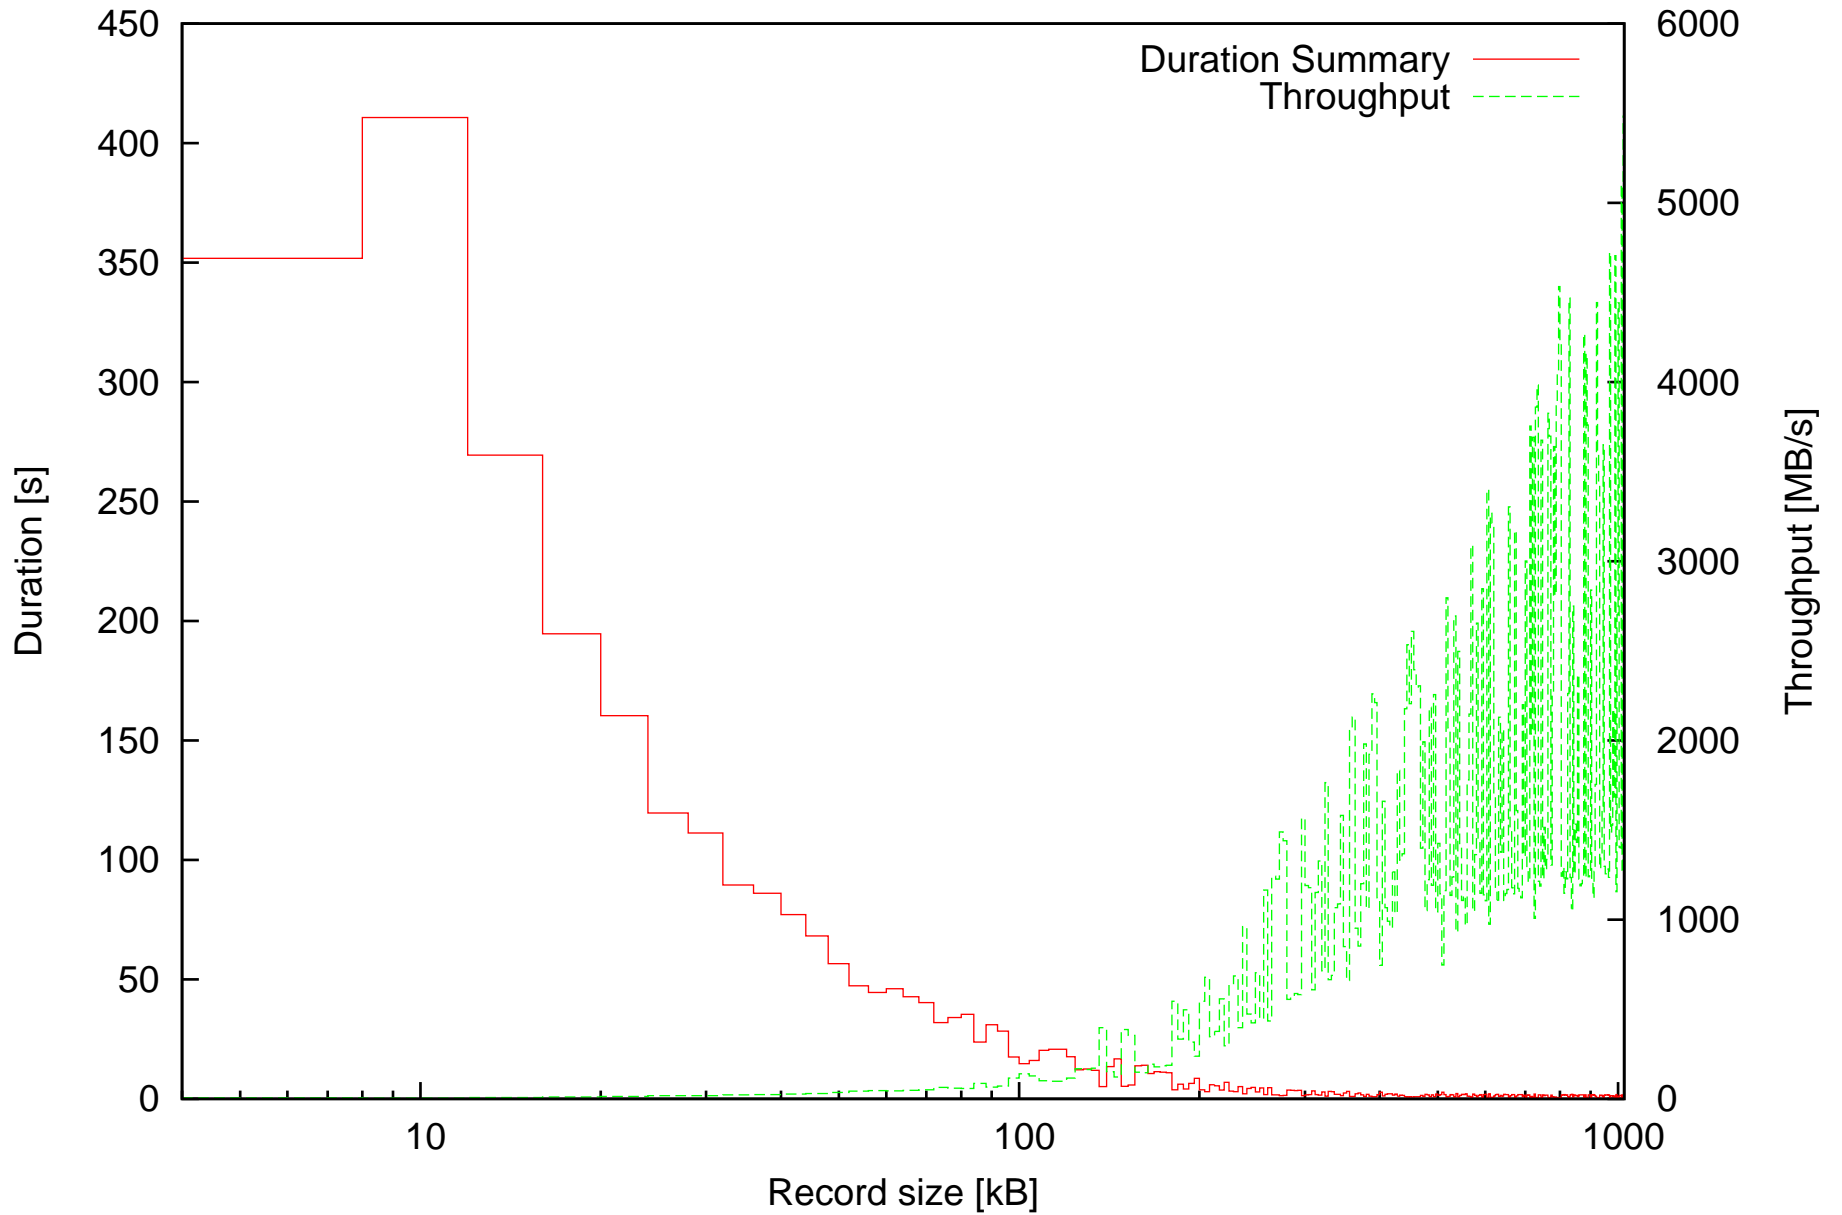

Average duration of discard operations and Throughput in MB/s depending on record size

Average duration of discard operations and Throughput in MB/s depending on record size

Summary of duration of discard operations and Throughput in MB/s depending on record size

Summary of duration of discard operations and Throughput in MB/s depending on record size

Minimal and maximal durations depending on record size