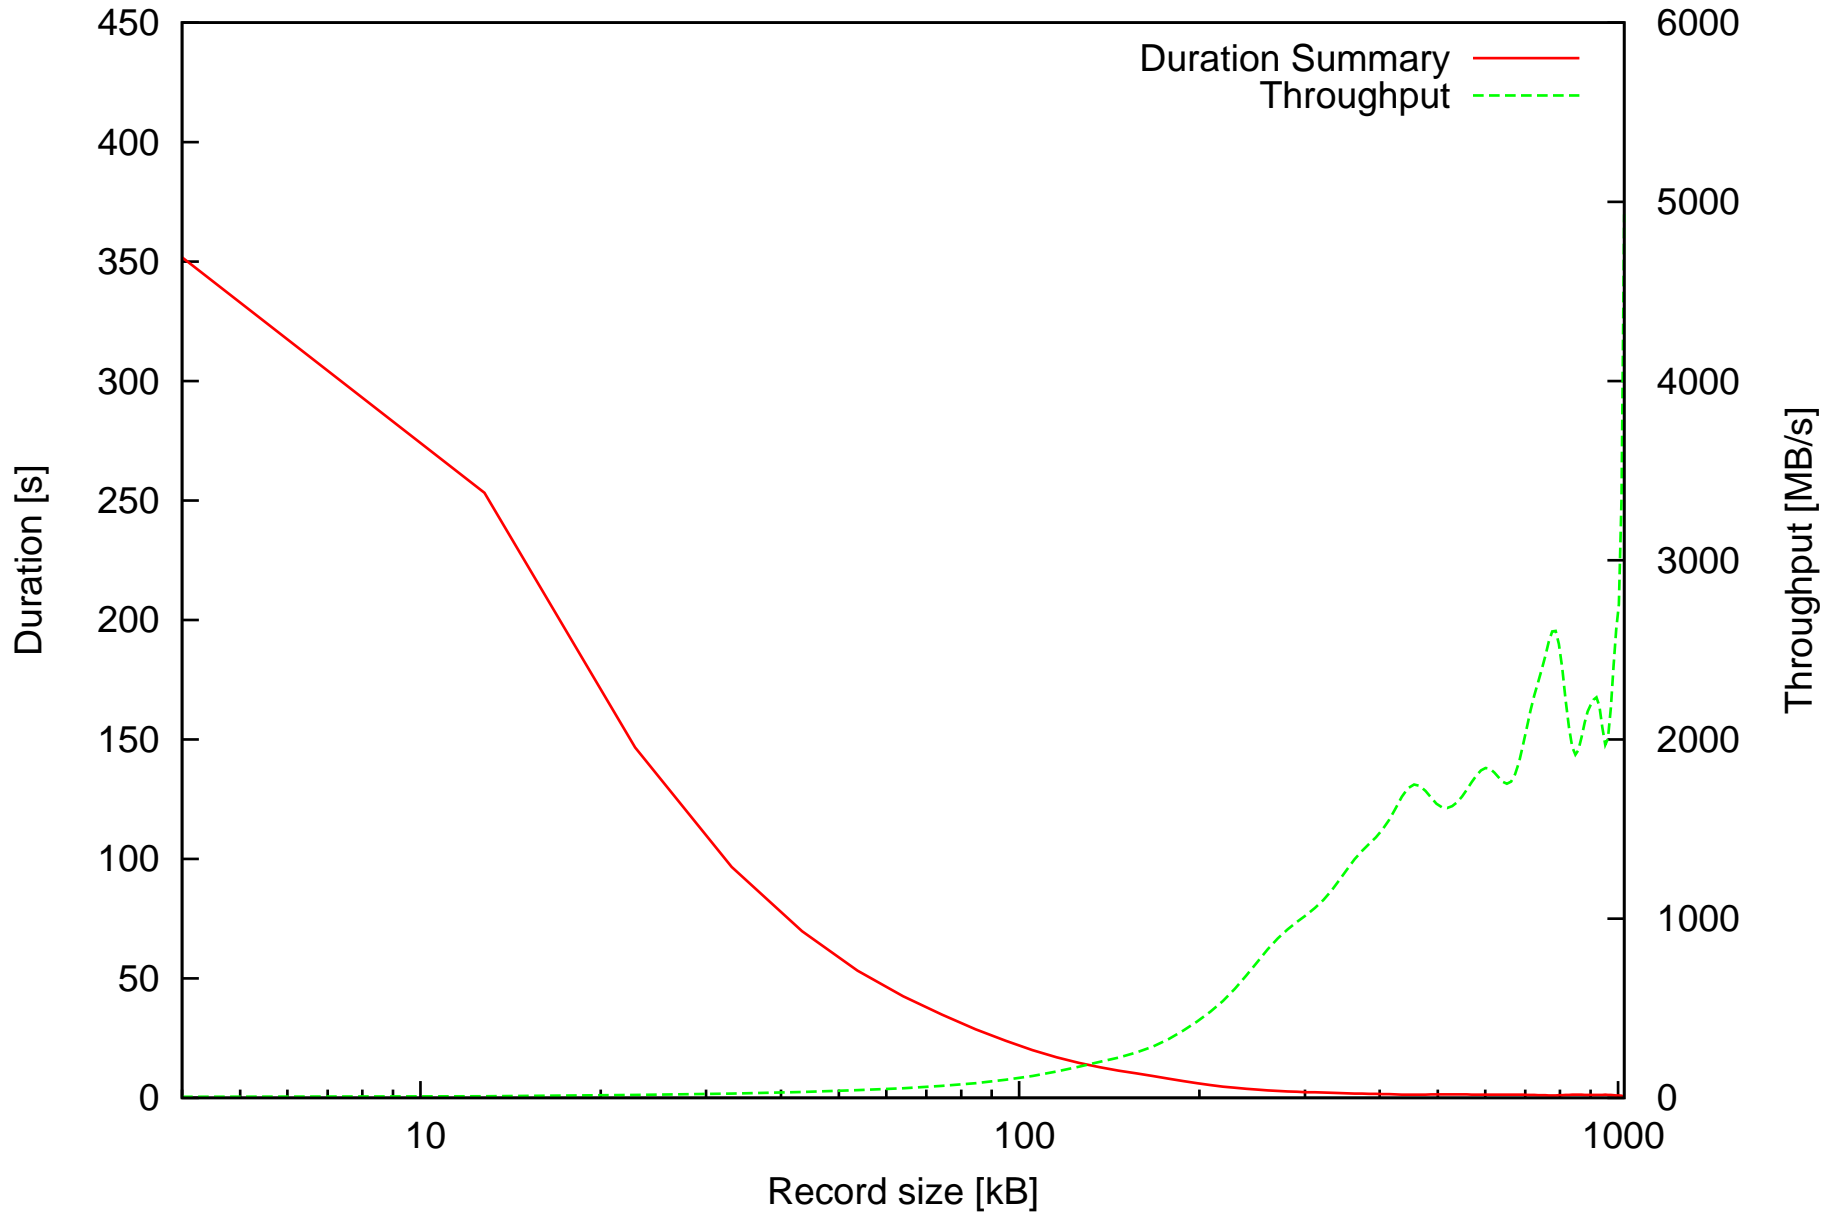

Average duration of discard operations and Throughput in MB/s depending on record size

Average duration of discard operations and Throughput in MB/s depending on record size

Summary of duration of discard operations and Throughput in MB/s depending on record size

Summary of duration of discard operations and Throughput in MB/s depending on record size

Minimal and maximal durations depending on record size