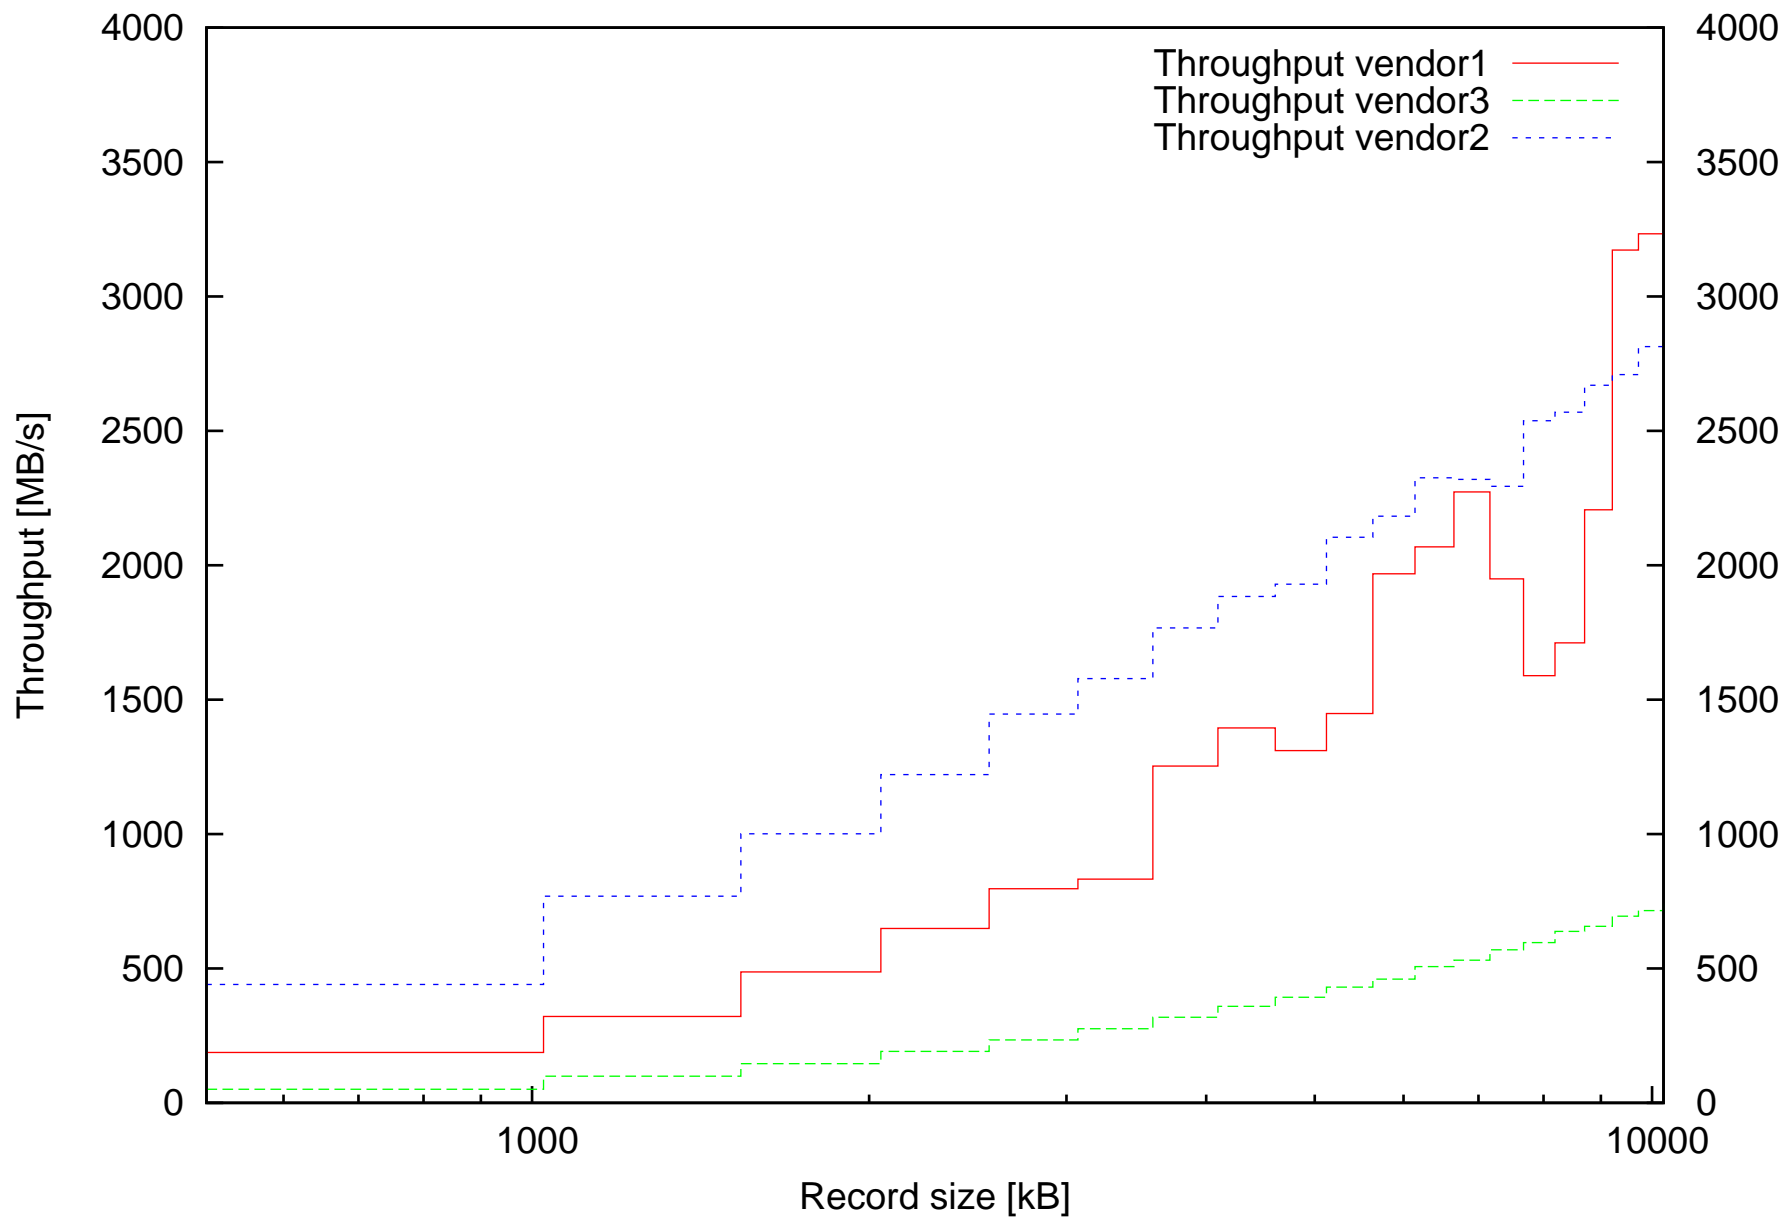

Throughput of discard operations in MB/s  
depending on record size

Average duration of discard operation  
depending on record size

Summary of duration of discard operations  
depending on record size