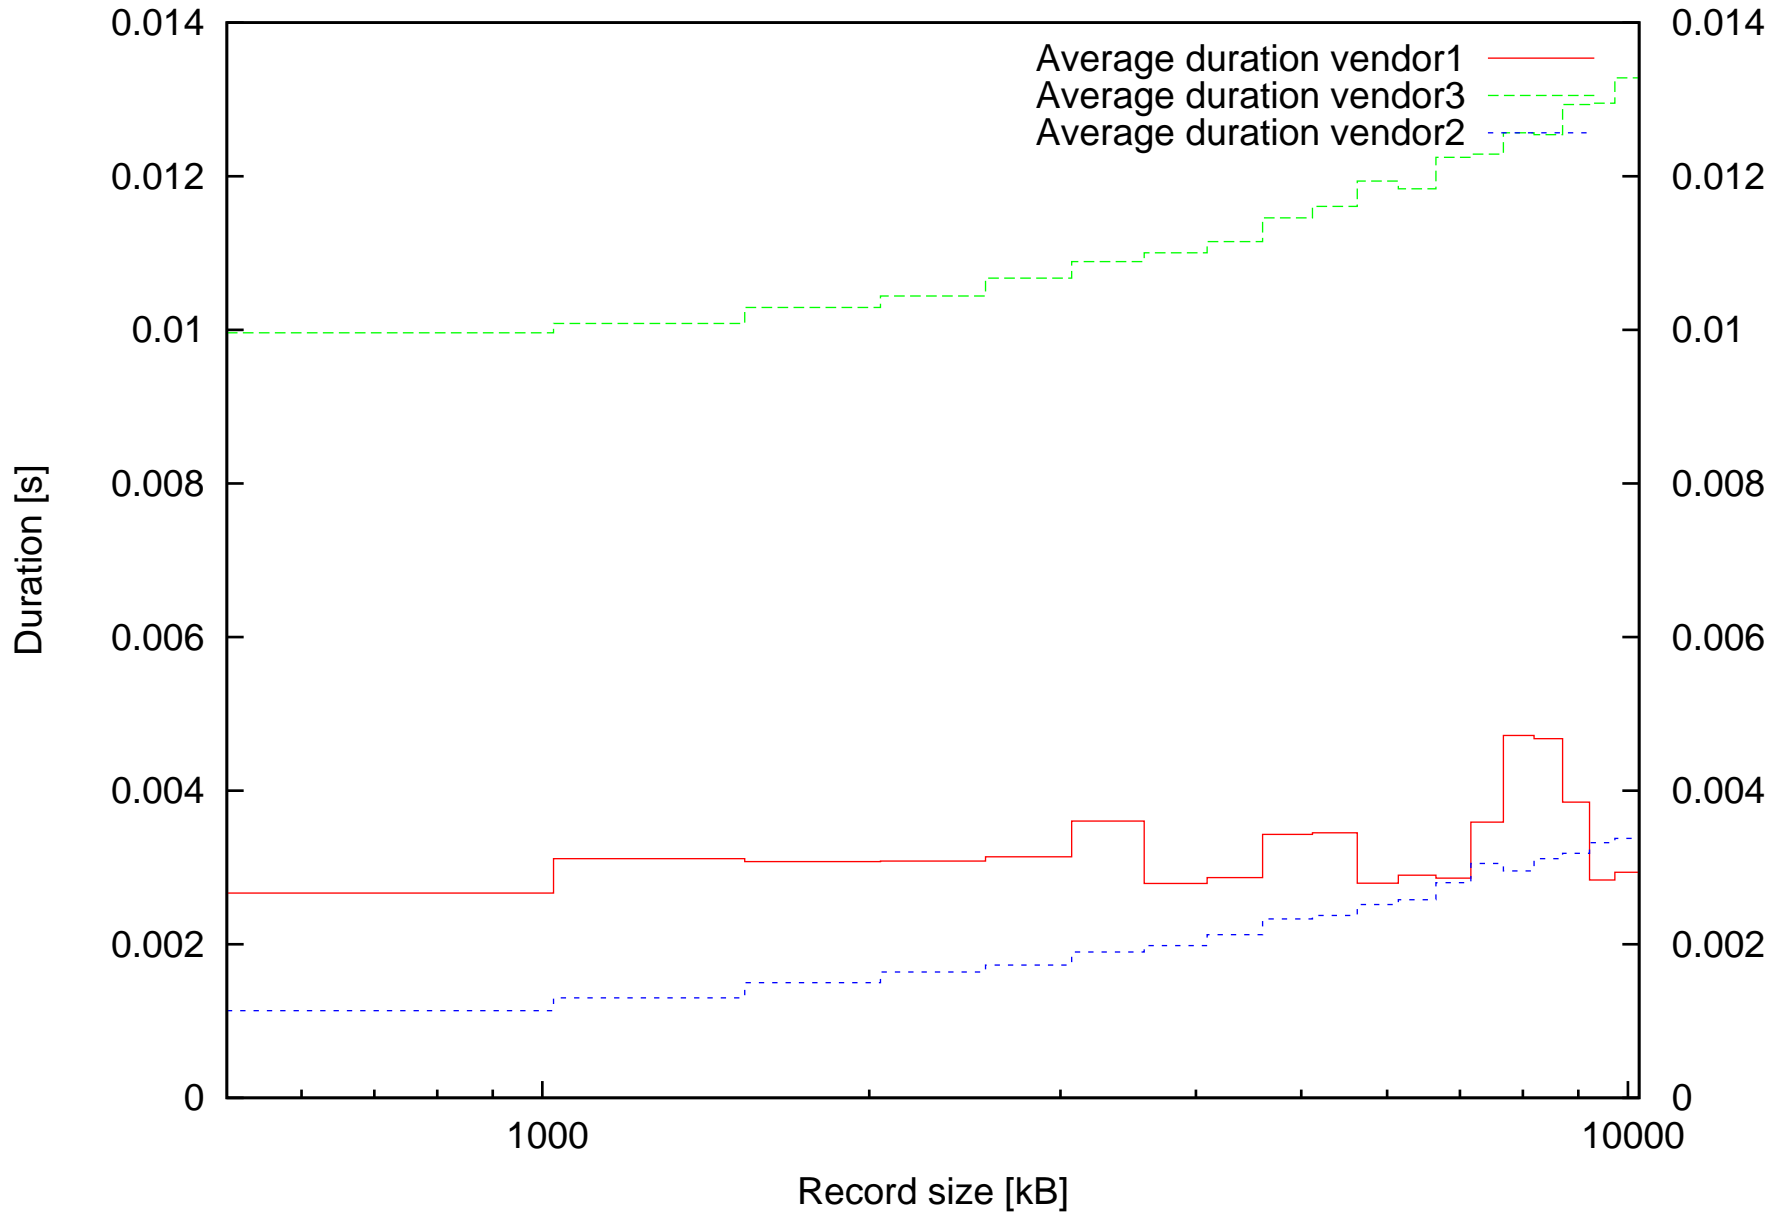

Throughput of discard operations in MB/s  
depending on record size

Average duration of discard operation  
depending on record size

Summary of duration of discard operations  
depending on record size