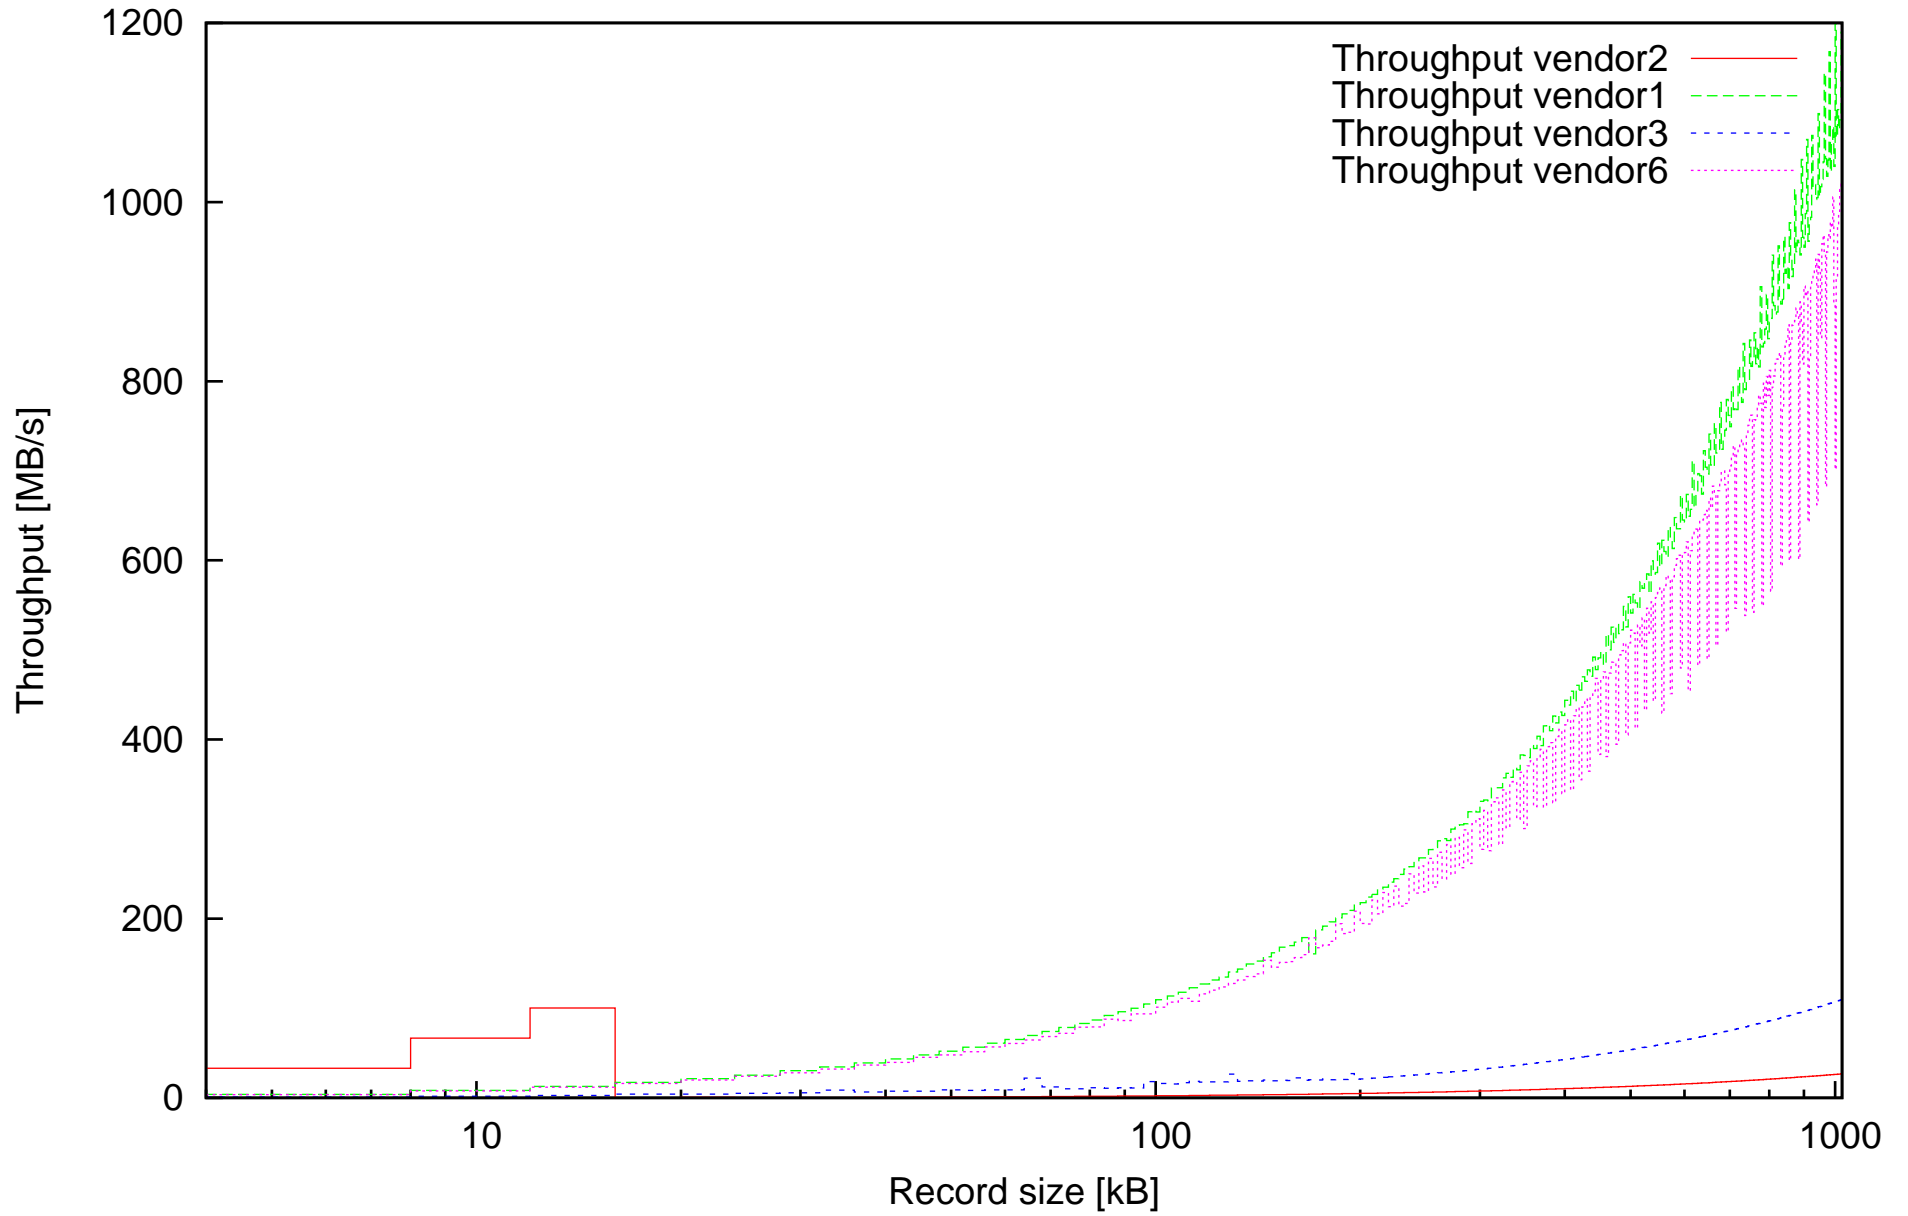

Throughput of discard operations in MB/s  
depending on record size

Average duration of discard operation  
depending on record size

Summary of duration of discard operations  
depending on record size