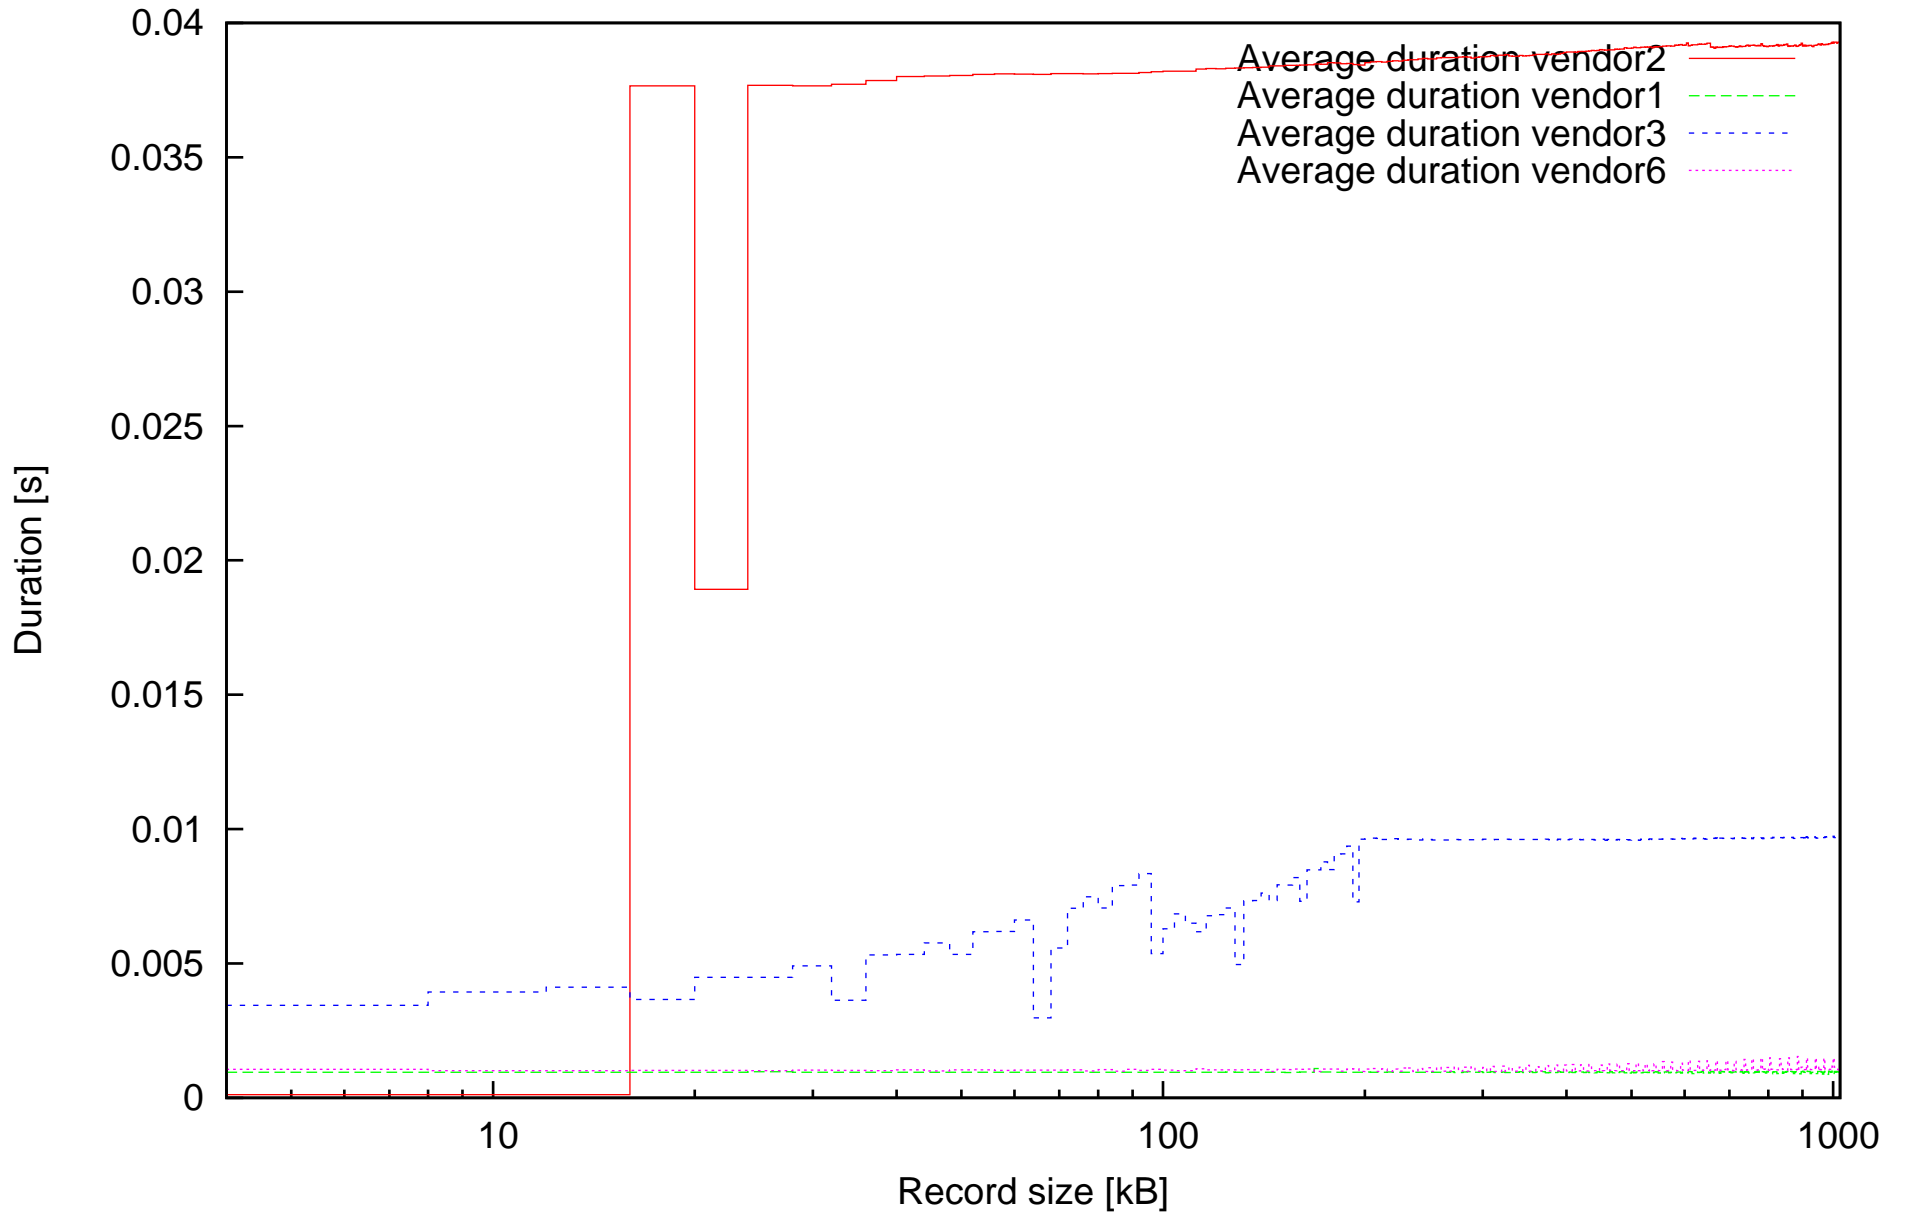

Throughput of discard operations in MB/s  
depending on record size

Average duration of discard operation  
depending on record size

Summary of duration of discard operations  
depending on record size